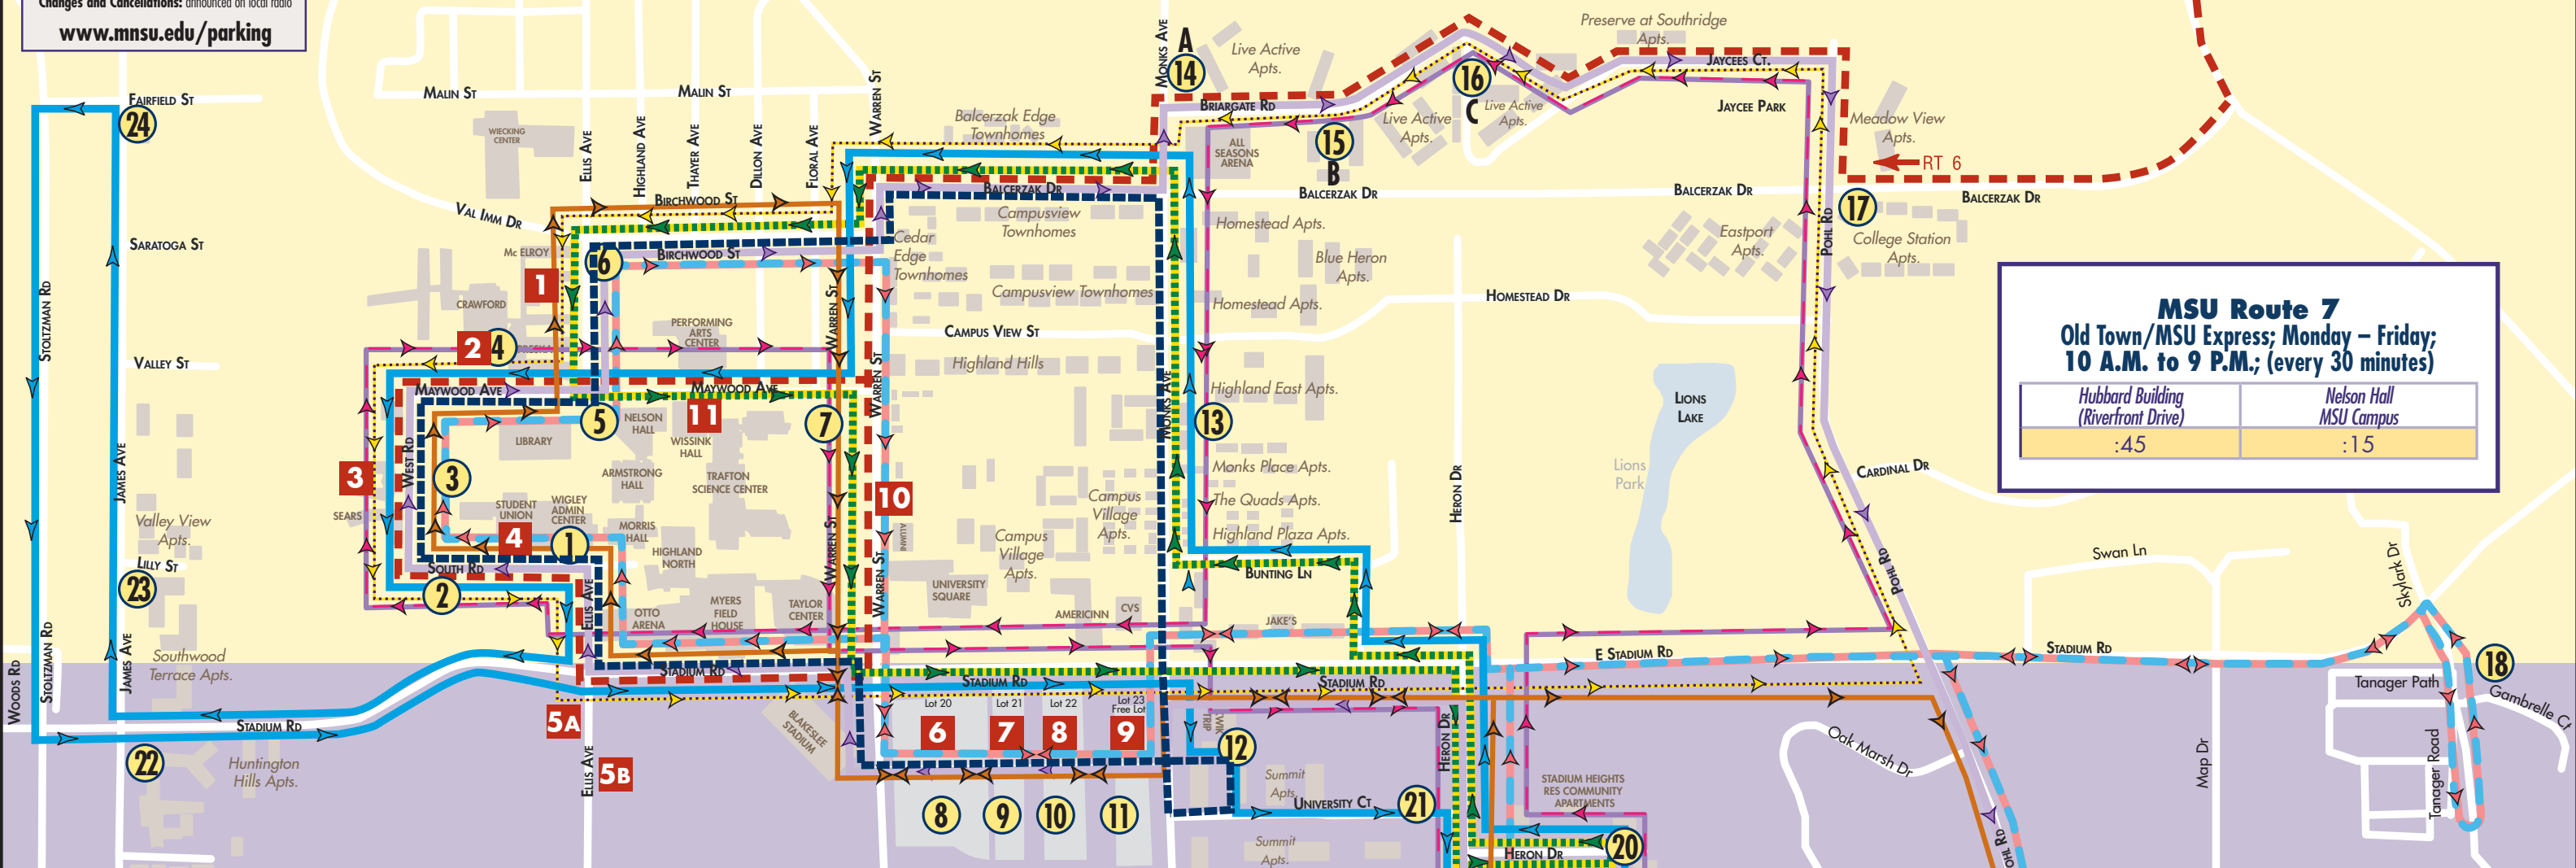

MavCARD - "Your Ticket to Ride"

Lost & Found: 507-625-RIDE (7433)
Changes and Cancellations: announced on local radio
www.mnsu.edu/parking

NORTH ROUTES

MSU Route 7
Old Town/MSU Express; Monday - Friday;
10 A.M. to 9 P.M.; (every 30 minutes)

Hubbard Building (Riverfront Drive)	Nelson Hall MSU Campus
:45	:15

Map Key

- Route 1A North
- Route 1B North
- Route 1A South
- Route 1B South
- Campus Express
- Route 6 City-Wide Connector
- Route 8 Campus Circulator
- Route 9 Morning Express
- Route 12 Nighttime Express
- Campus Area Bus Stops
- Maverick and Red Eye Shuttle Stops/Pick-up Points

Hours of Service

Stomper Express:
Monday through Saturday:
6:00 P.M. - 11:00 P.M.

Campus Express:
Monday through Thursday:
6:00 P.M. - 10:00 P.M.
Friday: 7:00 A.M. - 6:00 P.M.

Route 1A North:
Monday through Thursday:
7:00 A.M. - 6:00 P.M.

Route 1B North:
Monday through Friday:
7:00 A.M. - 11:00 A.M.
1:00 P.M. - 4:00 P.M.

Route 1A South:
Monday through Thursday:
7:00 A.M. - 6:00 P.M.

Route 1B South:
Monday through Thursday:
7:00 A.M. - 6:00 P.M.

Route 6 City-Wide Connector:
Monday through Friday:
6:55 A.M. - 5:55 P.M.

Route 8 Campus Circulator:
Monday through Friday:
7:00 A.M. - 6:00 P.M.

Route 9 Morning Express:
Monday through Friday:
7:00 A.M. - 10:00 A.M.

Route 12 Nighttime:
Monday through Thursday:
6:00 P.M. - 10:00 P.M.

FREE NIGHTTIME "RED EYE SHUTTLE"

Night time on-campus "circulator" with 11 Shuttle Stops.
Hours: Monday-Thursday: 3:30 P.M. TO MIDNIGHT Sunday: 5:00 P.M. TO 11:00 P.M.

RED EYE SHUTTLE STOPS PICK-UP POINTS

1 McElroy Residence Community Lot 15	5A Lots 2 Bus Shelter	8 Lot 22 Bus Shelter
2 Crawford/Preska Residence Community Bus Shelter	5B Lot 1 Bus Shelter	9 Lot 23 Bus Shelter
3 Julia A. Sears Residence Hall Community Bus Shelter	6 Lot 20 Bus Shelter	10 Lot 5 Entrance
4 Centennial Student Union Bus Shelter	7 Lot 21 Bus Shelter	11 Wissink/Performing Arts Crosswalk

CAMPUS AREA BUS STOPS AND SHELTERS

1 Wigley Administration Center	9 Lot 21 Heated Shelter	17 College Station
2 Student Union/Bookstore Shelter	10 Lot 22 Heated Shelter	18 Tanager Road
3 Sears Shelter	11 Lot 23 Heated Shelter (Free Lot)	19 The Quarters
4 Preska Shelter	12 Summit Apartments	20 Stadium Heights Res. Apt. Shelter
5 Nelson Shelter	13 Monks Avenue Stop	21 Heron Dr. Shelter
6 McElroy Shelter	14 A-Live Active Apartments	22 Stadium Rd. & James Ave. Shelter
7 Maywood Ave. & Warren St. Shelter	15 B-Live Active Apartments	23 Southwood Terrace Apartments
8 Lot 20 Heated Shelter	16 C-Live Active Apartments	24 James Ave. & Fairfield St.

SUNDAY SERVICE 9:45 A.M. TO 4:00 P.M.

Live Active Apts	Nelson Hall	Homestead/Monks	Aldi	Wal-Mart	Eastridge Urgent Care	Regency Mobile Home Park	Eagle Lake Uncle Alberts	Wal-Mart	Aldi	Live Active Apartments
9:45	9:51	9:54	10:03	10:06	10:10	10:18	10:20	10:30	10:32	10:45
10:45	10:51	10:54	11:03	11:06	11:10	11:18	11:20	11:30	11:32	11:45
11:45	11:51	11:54	12:03	12:06	12:10	12:18	12:20	12:30	12:32	12:45
12:45	12:51	12:54	1:03	1:06	1:10	1:18	1:20	1:30	1:32	1:45
1:45	1:51	1:54	2:03	2:06	2:10	2:18	2:20	2:30	2:32	2:45
2:45	2:51	2:54	3:03	3:06	3:10	3:18	3:20	3:30	3:32	3:45