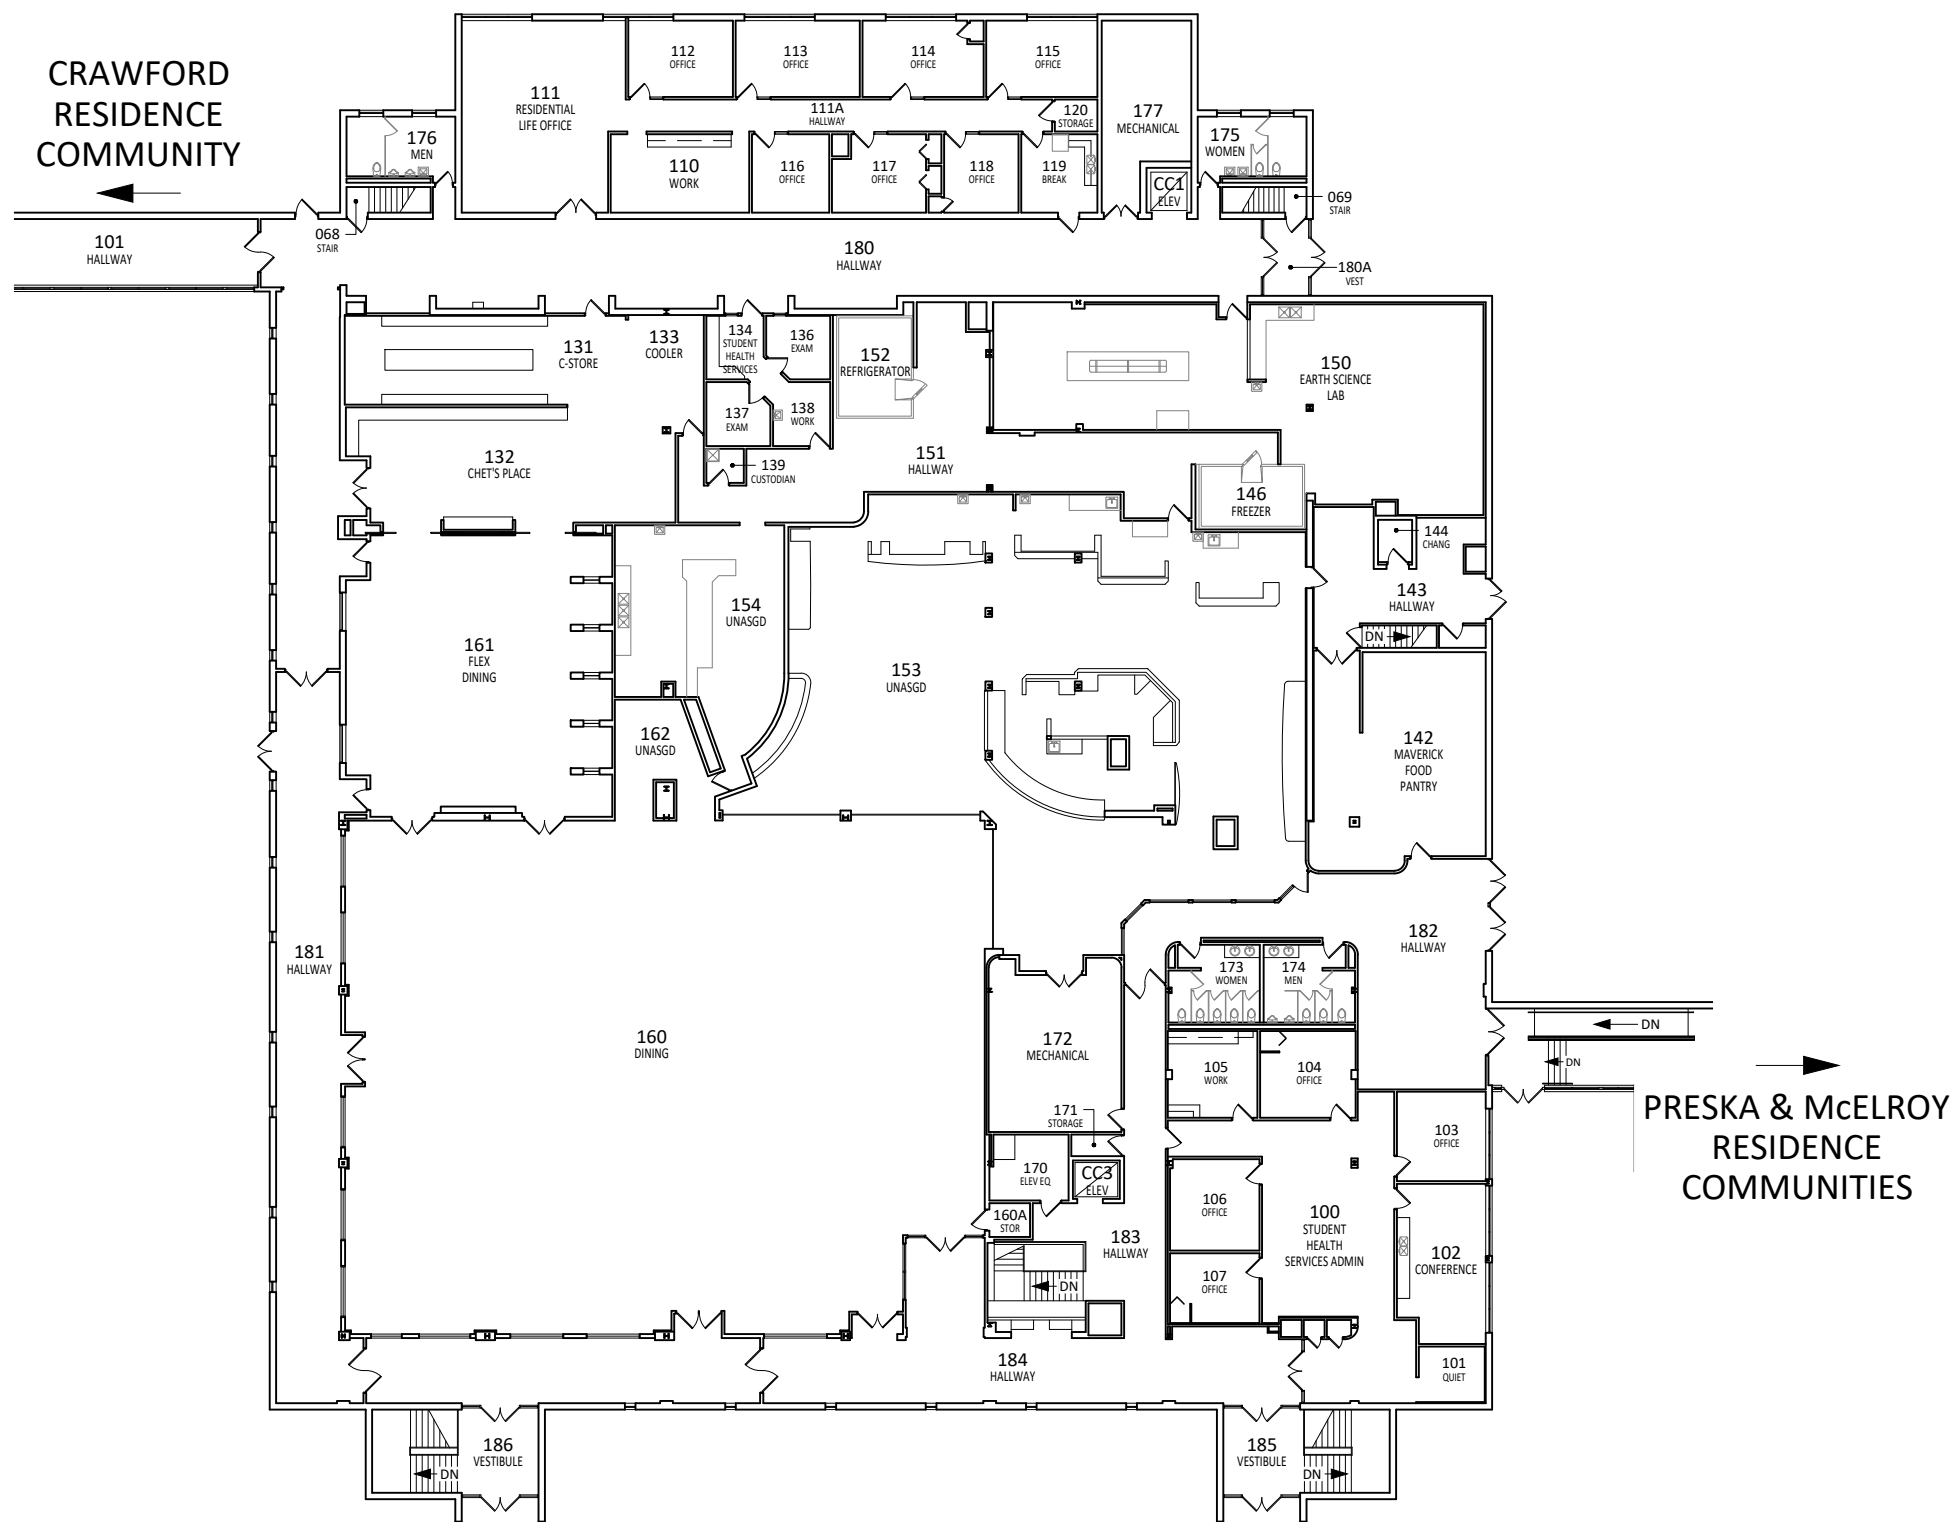

CRAWFORD  
RESIDENCE  
COMMUNITY

PRESKA & McELROY  
RESIDENCE  
COMMUNITIES

MINNESOTA STATE  
UNIVERSITY  
MANKATO  
PLANNING & CONSTRUCTION

CARKOSKI COMMONS  
FIRST FLOOR  
FLOOR PLAN

DRAWN BY: G. BORCHERT April 2021