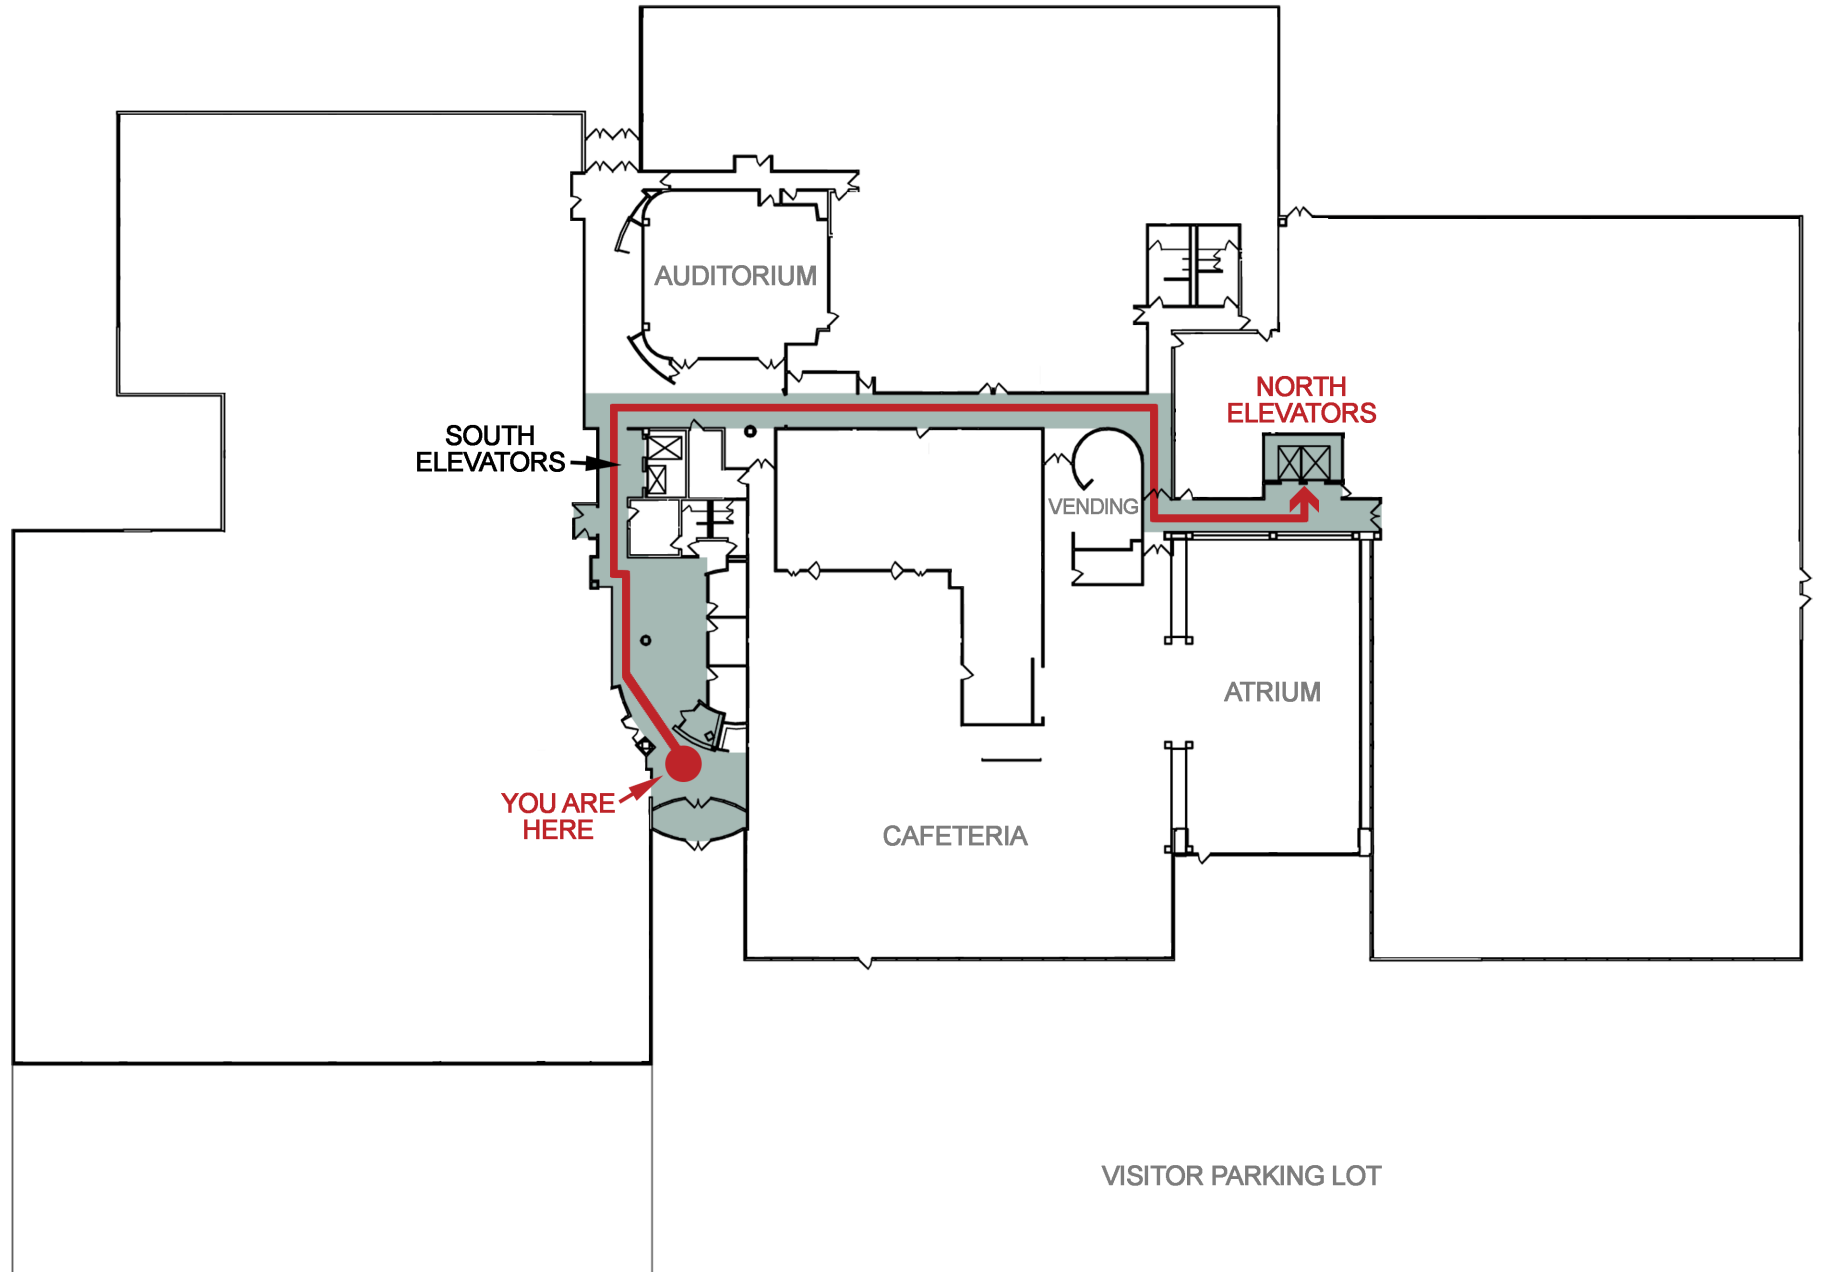

6:00 AM - 5:30 PM
MONDAY - FRIDAY

WEST EMPLOYEE PARKING

VISITOR PARKING LOT

FRANCE AVENUE