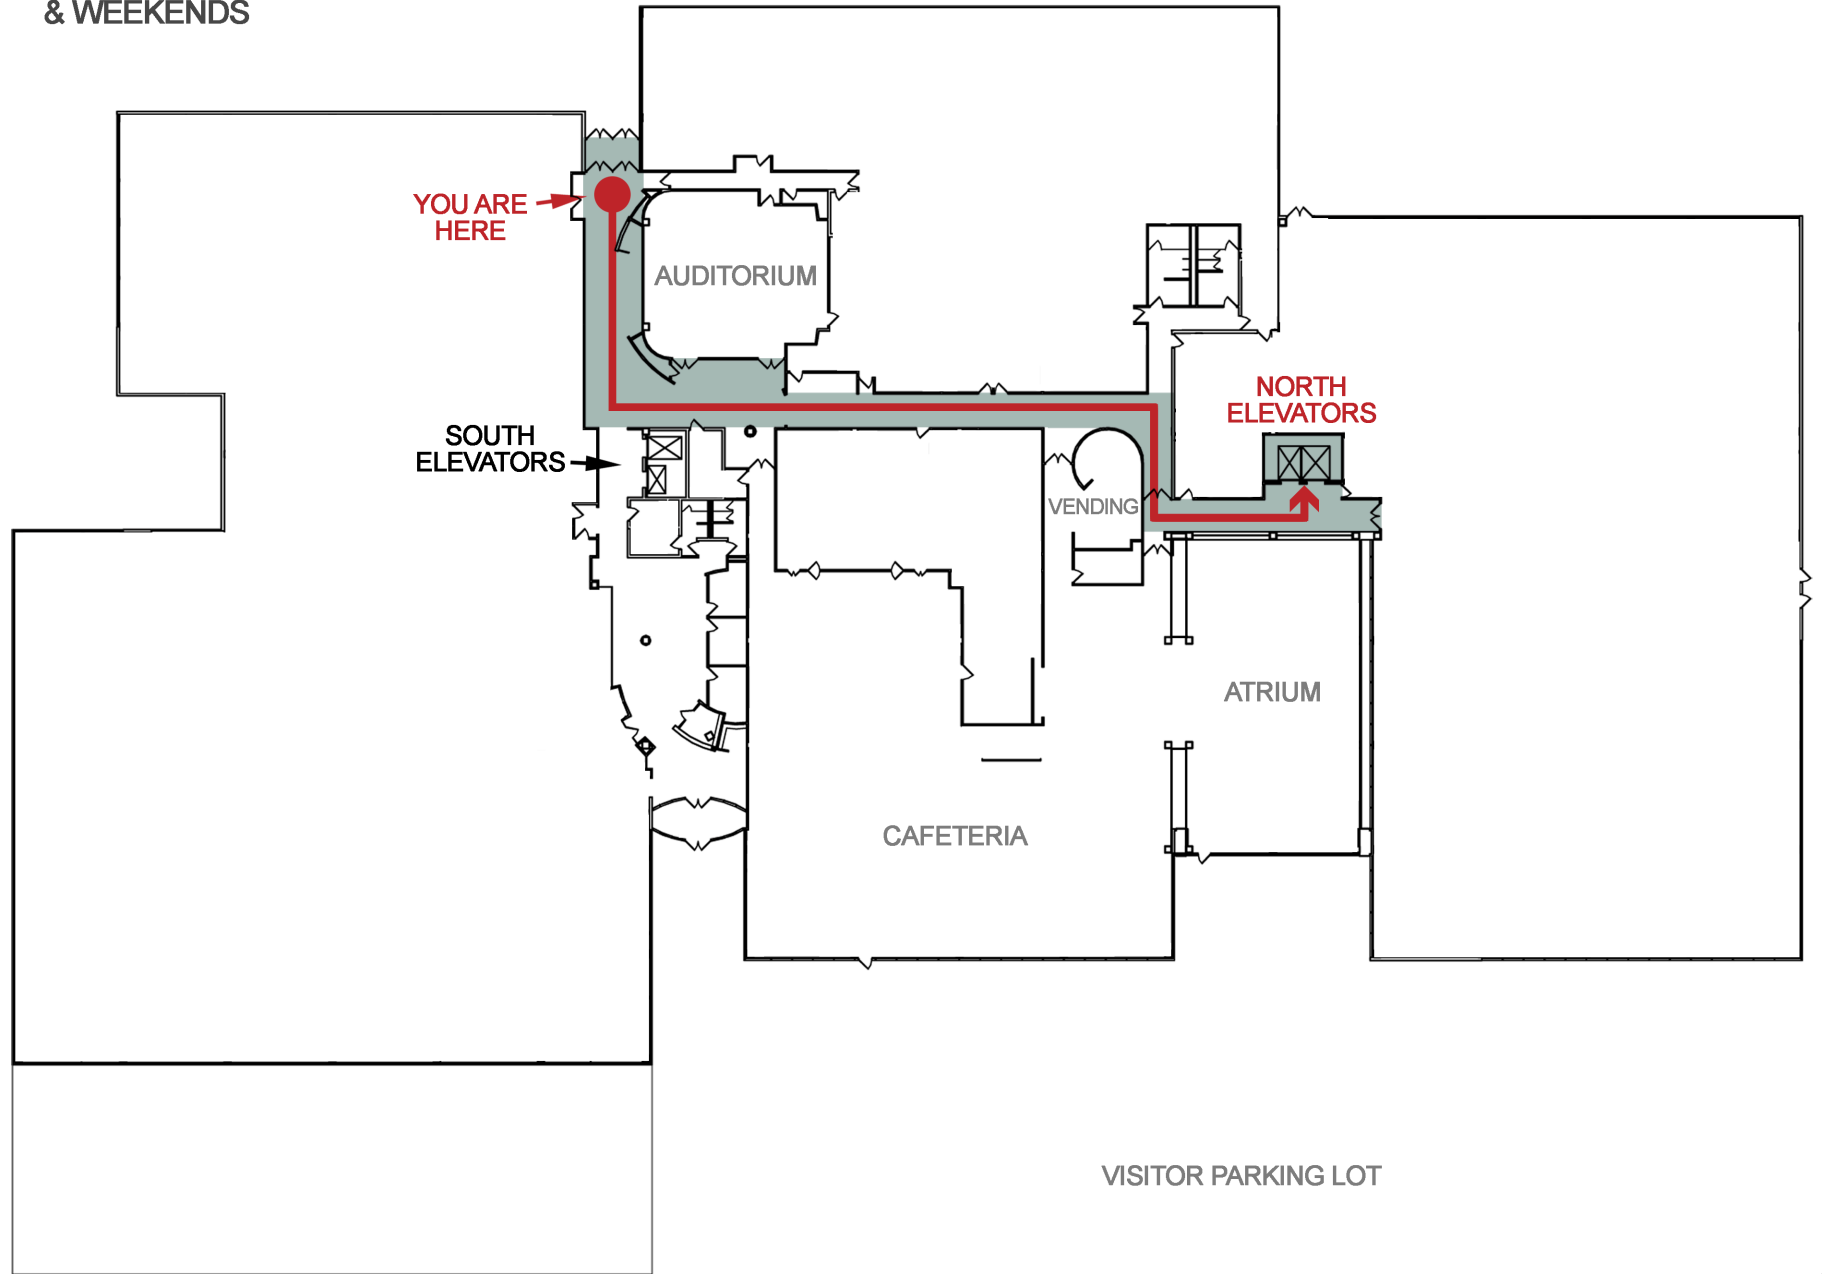

AFTER 5:30 PM
MONDAY - FRIDAY
& WEEKENDS

WEST EMPLOYEE / STUDENT PARKING

FRANCE AVENUE