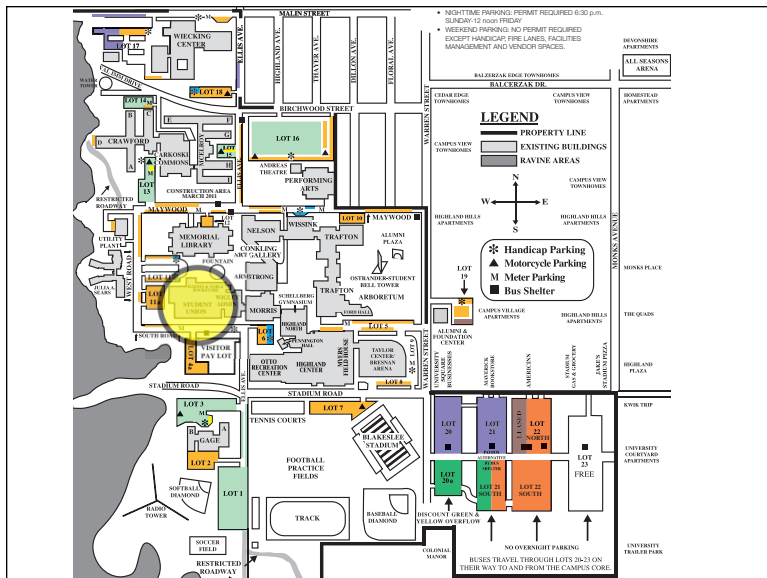

campushub@msu.edu | 507.389.1866 | Centennial Student Union |

12

16

Parking Permit Options

GENERAL PURPLE PERMIT

\$134

ORANGE ZONE PERMIT

\$96