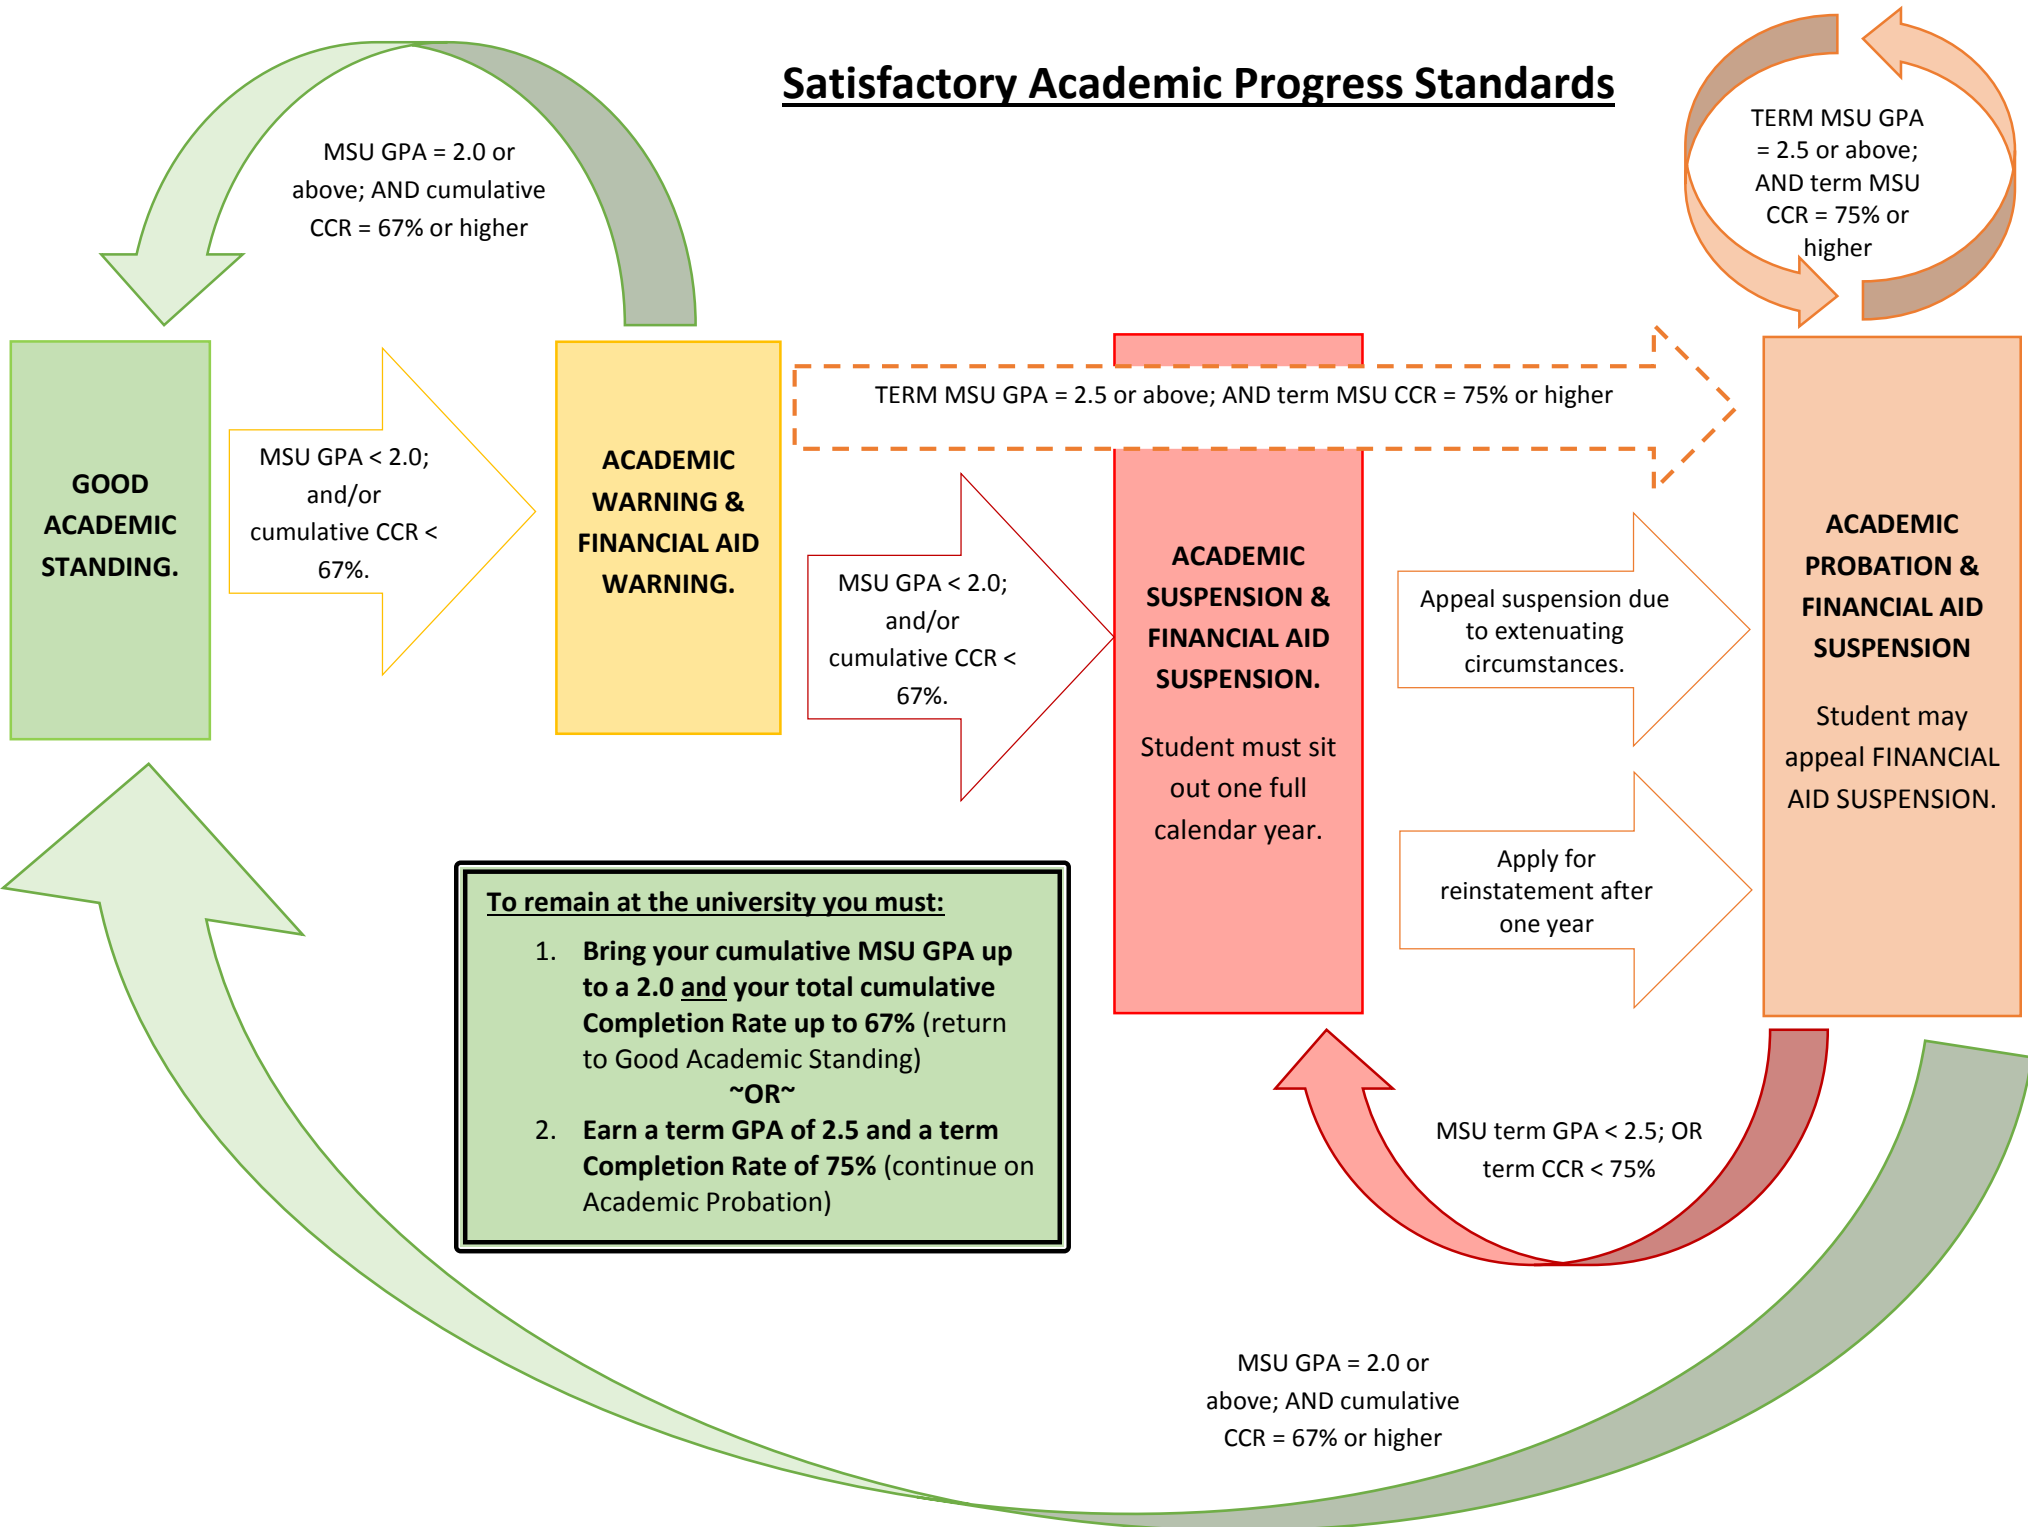

Satisfactory Academic Progress Standards

- To remain at the university you must:**
1. Bring your cumulative MSU GPA up to a **2.0** and your total cumulative Completion Rate up to **67%** (return to Good Academic Standing)
 - ~OR~
 2. Earn a term GPA of **2.5** and a term Completion Rate of **75%** (continue on Academic Probation)