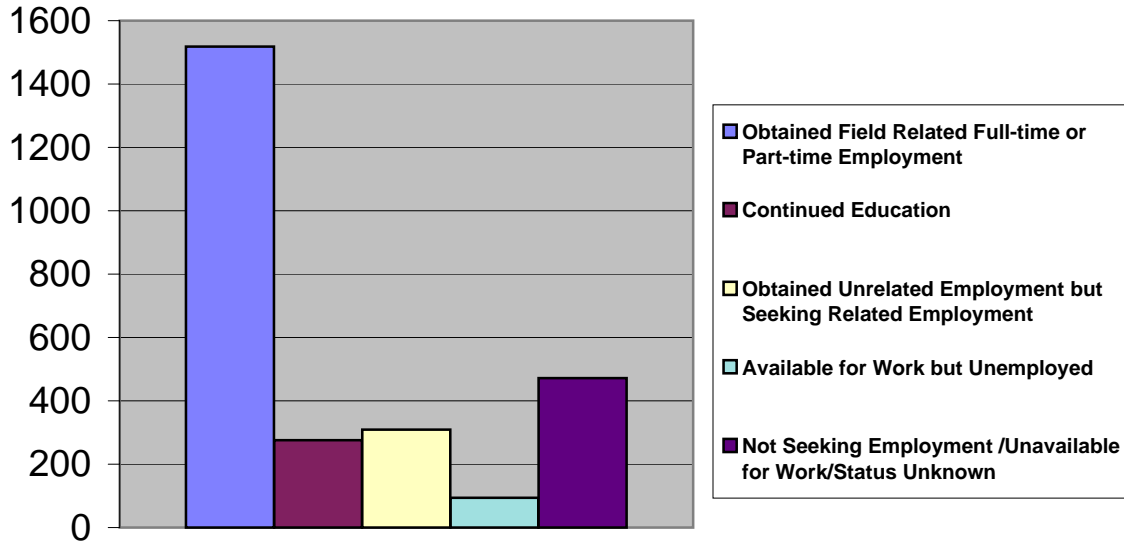

**Status of 2004 Graduate Majors (2669)
Within One Year of Graduation
Minnesota State University, Mankato**

**2004 Graduate Majors
89.3% Placement Rate
Within One Year of Graduation
Minnesota State University, Mankato**

**Status of 2004 Graduate Majors
Within One Year of Graduation
Minnesota State University, Mankato**
(graduate majors available for related employment - 1,921 of 2,669)

**Location of 2004 Graduate Majors Employed in
Related Fields Within One Year of Graduation
Minnesota State University, Mankato**