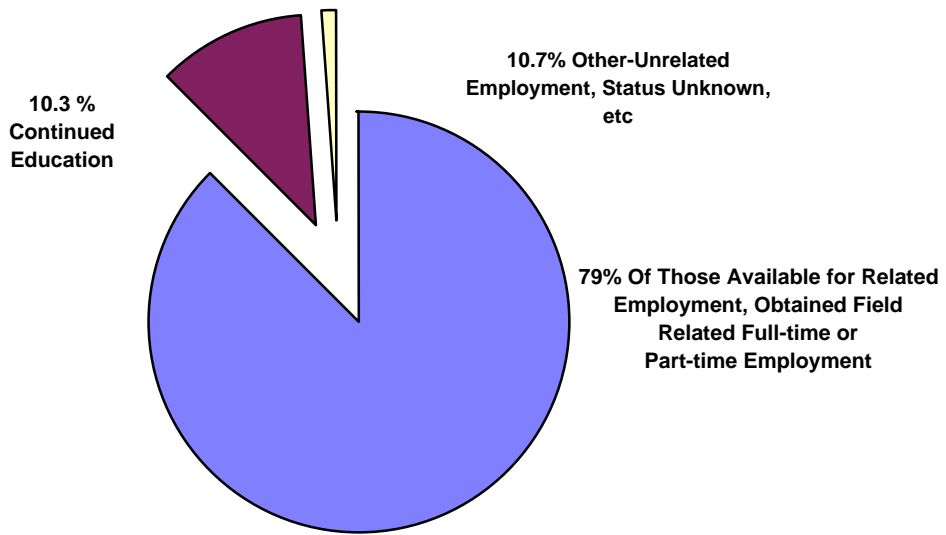

**Status of 2004 Graduate Majors (2669)
Within One Year of Graduation
Minnesota State University, Mankato**

**2004 Graduate Majors
89.3% Placement Rate
Within One Year of Graduation
Minnesota State University, Mankato**