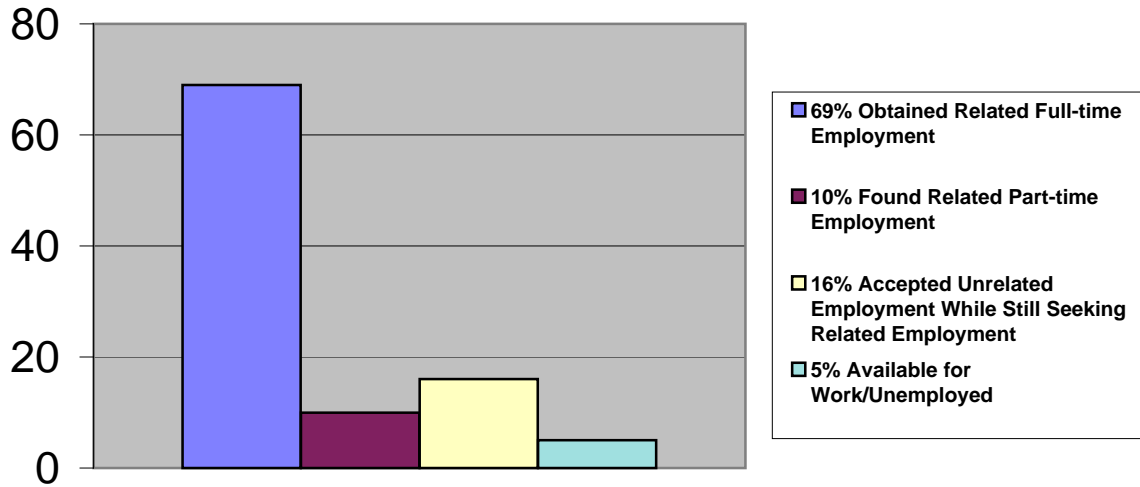

**Status of 2004 Graduate Majors (2669)
Within One Year of Graduation
Minnesota State University, Mankato**

**2004 Graduate Majors
89.3% Placement Rate
Within One Year of Graduation
Minnesota State University, Mankato**

**Status of 2004 Graduate Majors
Within One Year of Graduation
Minnesota State University, Mankato**
(graduate majors available for related employment - 1,921 of 2,669)

**Location of 2004 Graduate Majors Employed in
Related Fields Within One Year of Graduation
Minnesota State University, Mankato**