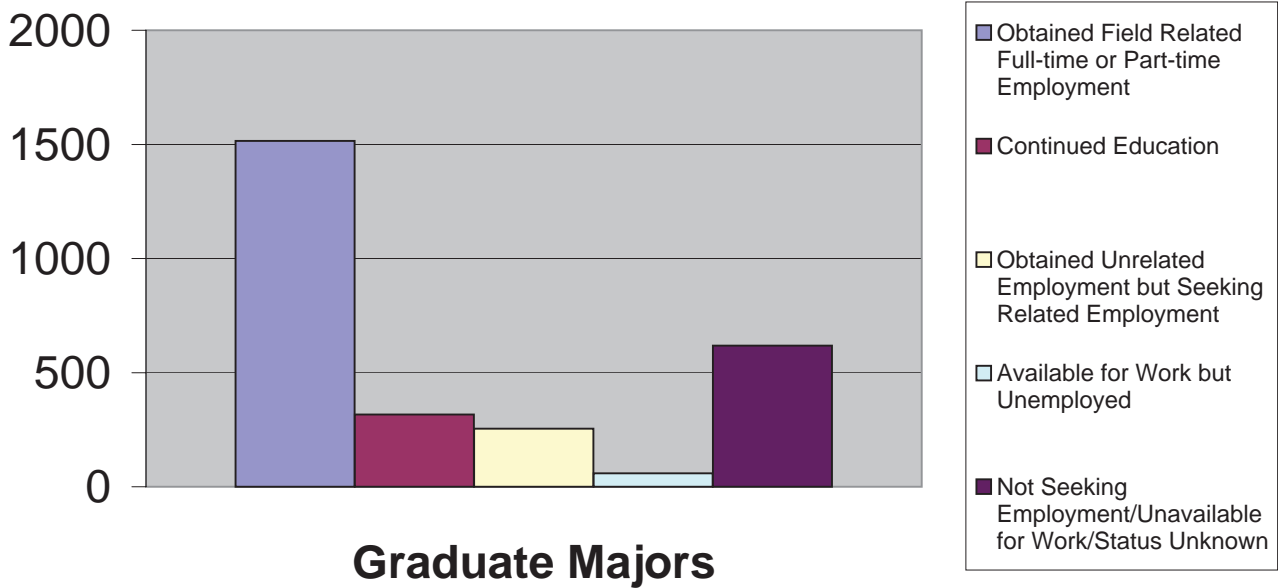

Status of 2005 Graduate Majors (2,762) Within One Year of Graduation Minnesota State University, Mankato

2005 Graduate Majors 94.3% Placement Rate Within One Year of Graduation Minnesota State University, Mankato

**Status of 2005 Graduate Majors
Available for
Related Employment - 1,828 of 2,762
Within One Year of Graduation
Minnesota State University, Mankato**

**Location of 2005 Graduate Majors
Employed in Related Fields (Full-time or Part-time)
Within One Year of Graduation
Minnesota State University, Mankato**

**2005 Graduate Majors
Date Started or Accepted Employment
in Related Fields
(Full-time or Part-time)
Within One Year of Graduation
Minnesota State University, Mankato**