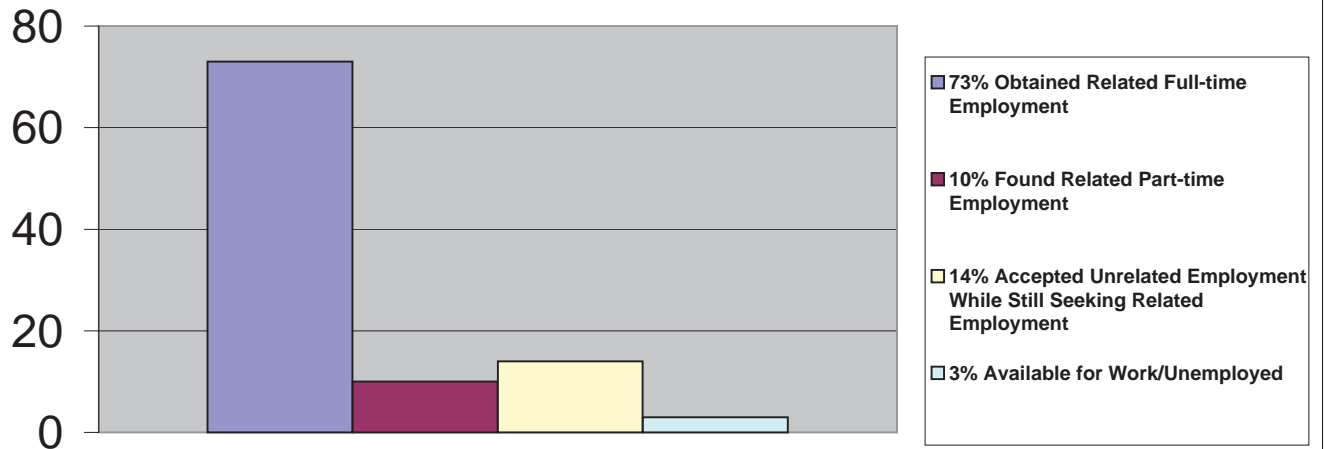

Status of 2005 Graduate Majors (2,762) Within One Year of Graduation Minnesota State University, Mankato

2005 Graduate Majors 94.3% Placement Rate Within One Year of Graduation Minnesota State University, Mankato

**Status of 2005 Graduate Majors
Available for
Related Employment - 1,828 of 2,762
Within One Year of Graduation
Minnesota State University, Mankato**

**Location of 2005 Graduate Majors
Employed in Related Fields (Full-time or Part-time)
Within One Year of Graduation
Minnesota State University, Mankato**