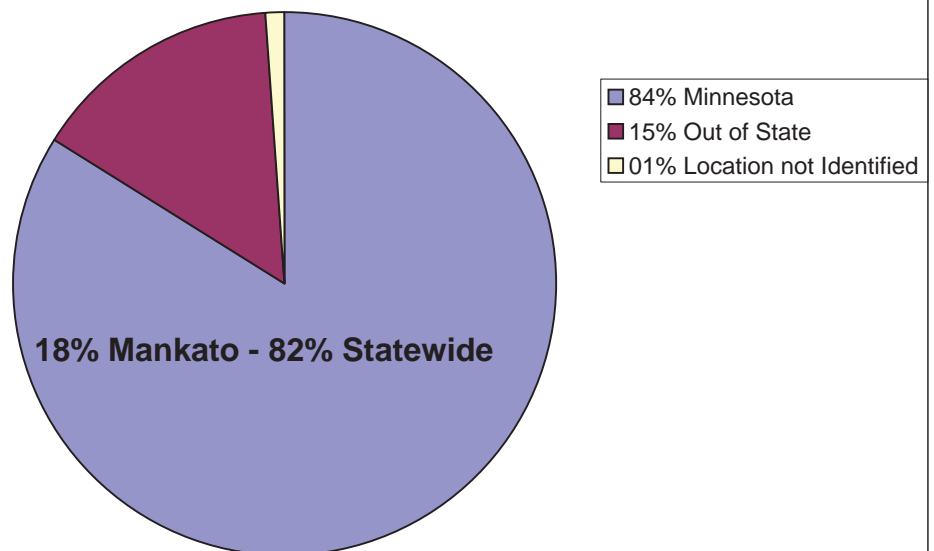

Status of 2005 Graduate Majors (2,762) Within One Year of Graduation Minnesota State University, Mankato

2005 Graduate Majors 94.3% Placement Rate Within One Year of Graduation Minnesota State University, Mankato

**Status of 2005 Graduate Majors
Available for
Related Employment - 1,828 of 2,762
Within One Year of Graduation
Minnesota State University, Mankato**

**Location of 2005 Graduate Majors
Employed in Related Fields (Full-time or Part-time)
Within One Year of Graduation
Minnesota State University, Mankato**