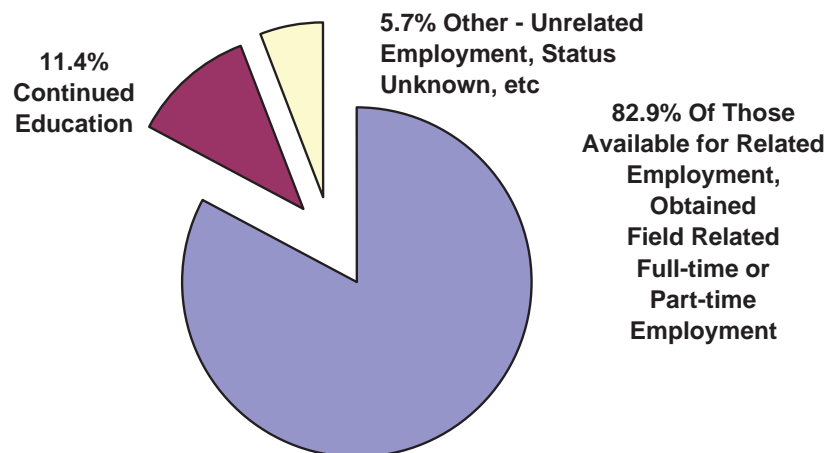

Status of 2005 Graduate Majors (2,762) Within One Year of Graduation Minnesota State University, Mankato

2005 Graduate Majors 94.3% Placement Rate Within One Year of Graduation Minnesota State University, Mankato

**Status of 2005 Graduate Majors
Available for
Related Employment - 1,828 of 2,762
Within One Year of Graduation
Minnesota State University, Mankato**

**Location of 2005 Graduate Majors
Employed in Related Fields (Full-time or Part-time)
Within One Year of Graduation
Minnesota State University, Mankato**