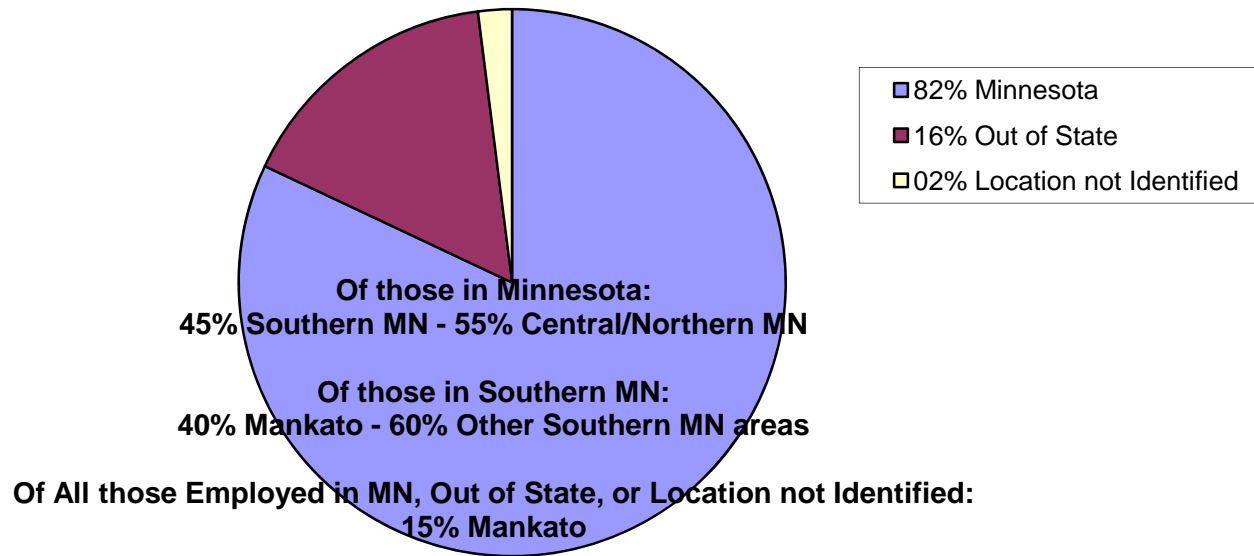

**2006 Graduate Majors
Date Started or Accepted Employment
in Related Fields
(Full-time or Part-time)
Within One Year of Graduation
Minnesota State University, Mankato**

**Location of 2006 Graduate Majors
Employed in Related Fields (Full-time or Part-time)
Within One Year of Graduation
Minnesota State University, Mankato**

**2006 Graduate Majors
90.6% Placement Rate
Within One Year of Graduation
Minnesota State University, Mankato**

Status of 2006 Graduate Majors Within One Year of Graduation Minnesota State University, Mankato

Status of 2006 Graduate Majors Available for Related Employment Within One Year of Graduation Minnesota State University, Mankato