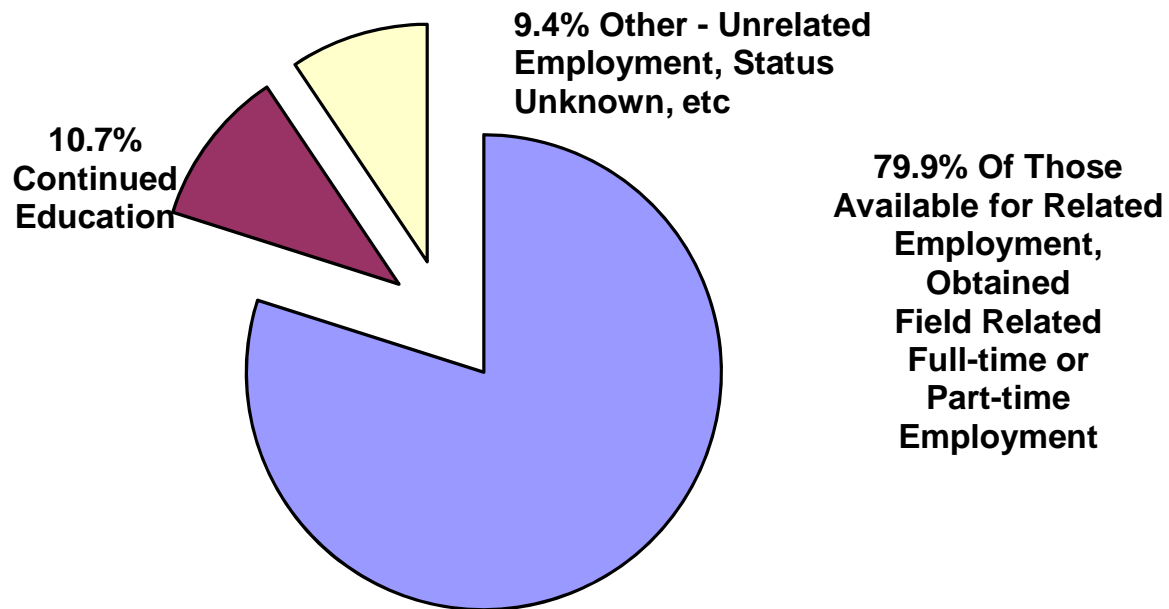

**2006 Graduate Majors
90.6% Placement Rate
Within One Year of Graduation
Minnesota State University, Mankato**