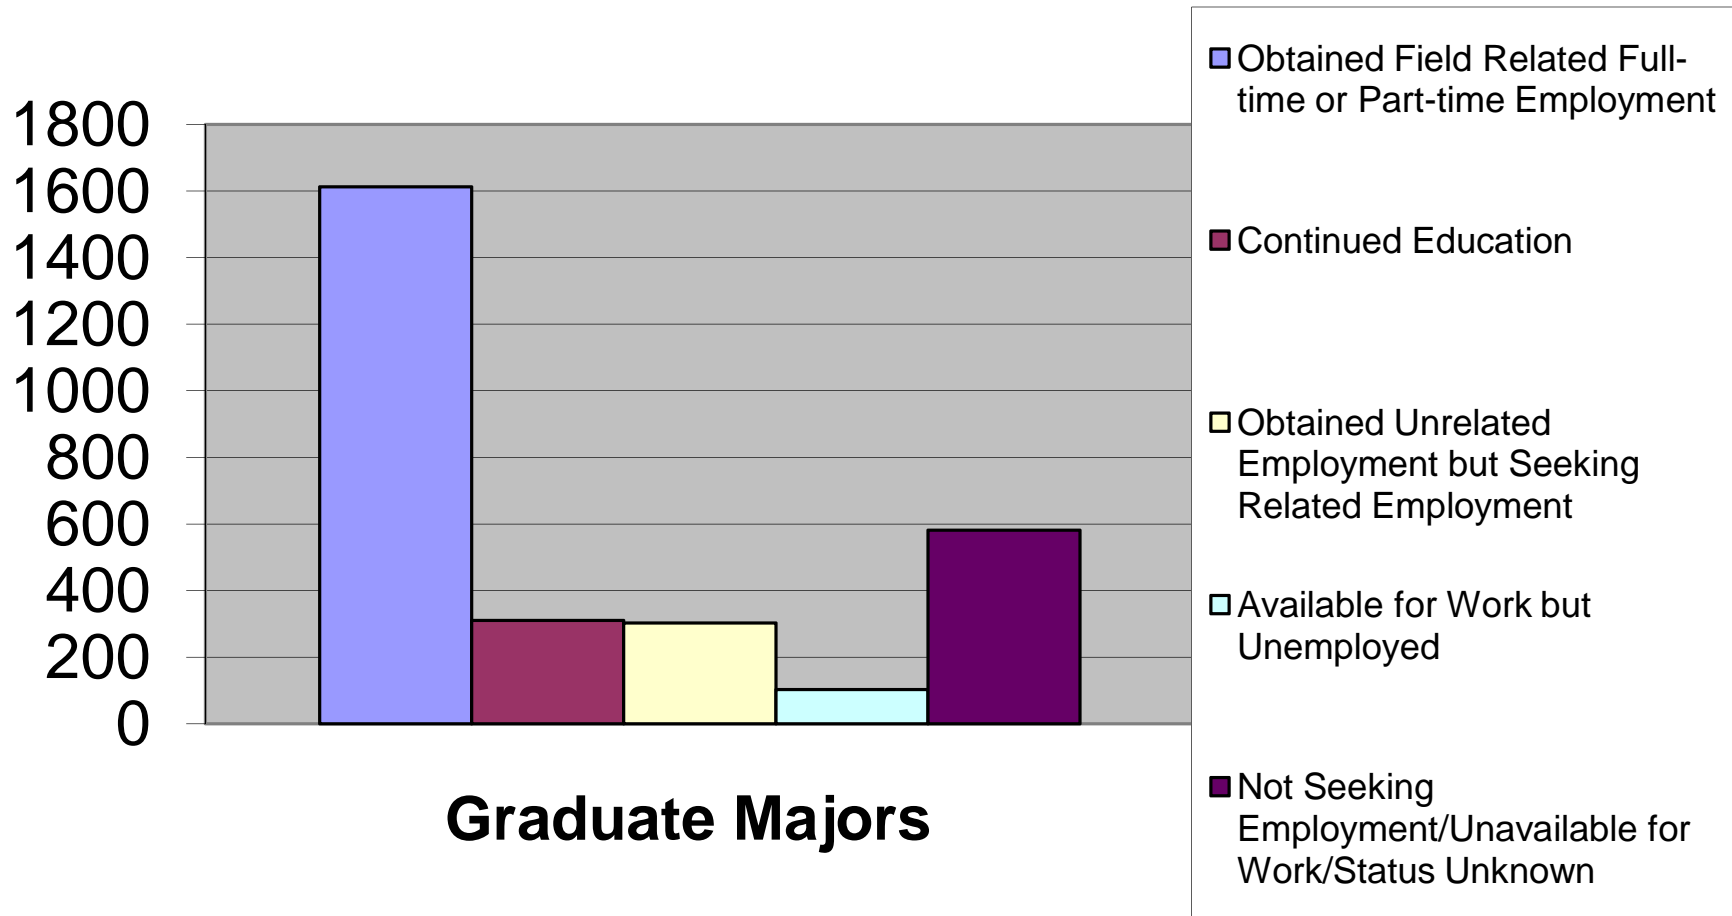

**2006 Graduate Majors
Date Started or Accepted Employment
in Related Fields
(Full-time or Part-time)
Within One Year of Graduation
Minnesota State University, Mankato**

**Location of 2006 Graduate Majors
Employed in Related Fields (Full-time or Part-time)
Within One Year of Graduation
Minnesota State University, Mankato**

**2006 Graduate Majors
90.6% Placement Rate
Within One Year of Graduation
Minnesota State University, Mankato**

Status of 2006 Graduate Majors Within One Year of Graduation Minnesota State University, Mankato