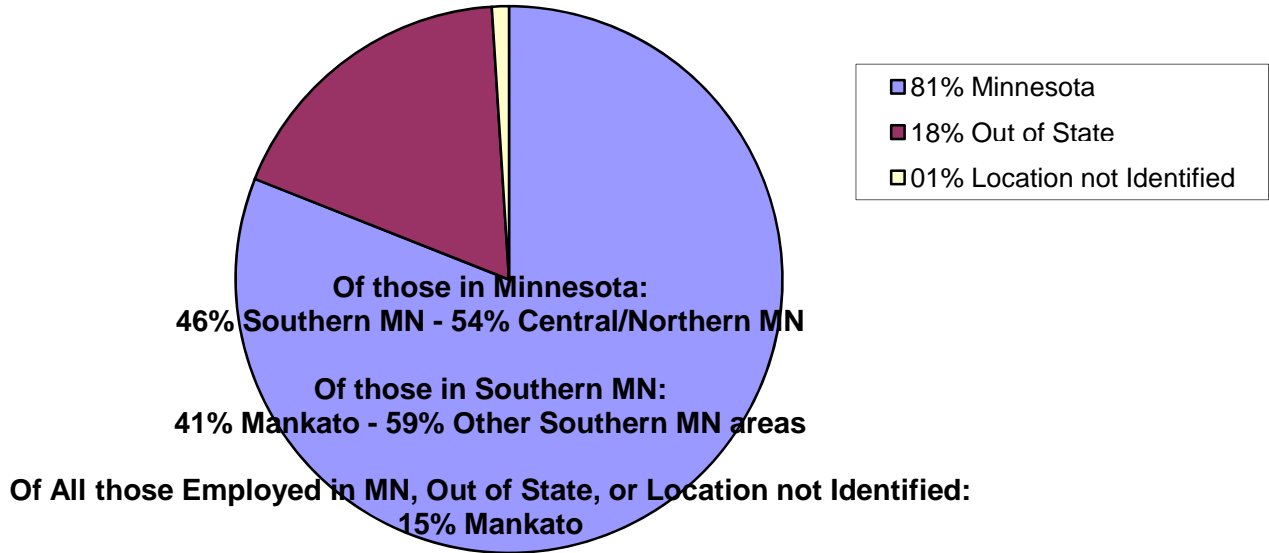

# Status of 2007 Graduate Majors Within One Year of Graduation Minnesota State University, Mankato

**2007 Graduate Majors  
92.5% Placement Rate  
Within One Year of Graduation  
Minnesota State University, Mankato**

**Location of 2007 Graduate Majors  
Employed in Related Fields (Full-time or Part-time)  
Within One Year of Graduation  
Minnesota State University, Mankato**

**2007 Graduate Majors  
Date Started or Accepted Employment  
in Related Fields  
(Full-time or Part-time)  
Within One Year of Graduation  
Minnesota State University, Mankato**

**Status of 2007 Graduate Majors  
Available for  
Related Employment  
Within One Year of Graduation  
Minnesota State University, Mankato**