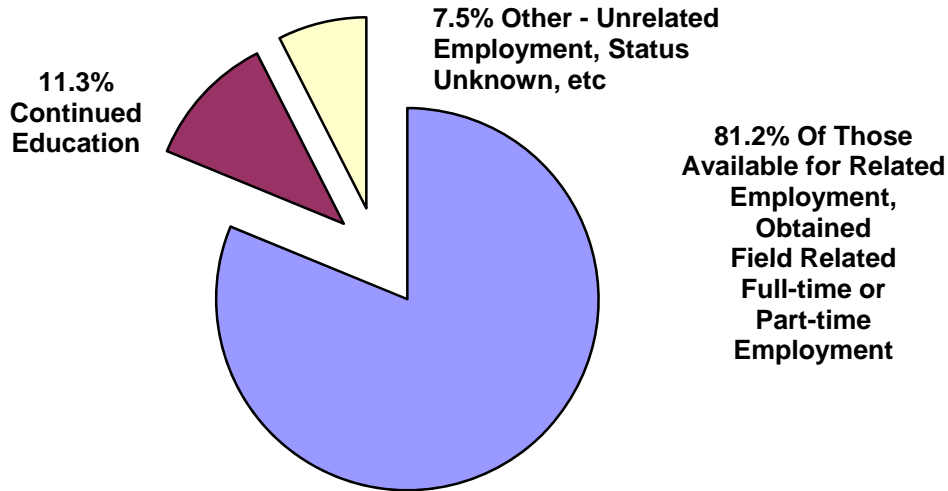

# Status of 2007 Graduate Majors Within One Year of Graduation Minnesota State University, Mankato

**2007 Graduate Majors  
92.5% Placement Rate  
Within One Year of Graduation  
Minnesota State University, Mankato**

**Location of 2007 Graduate Majors  
Employed in Related Fields (Full-time or Part-time)  
Within One Year of Graduation  
Minnesota State University, Mankato**

**2007 Graduate Majors  
Date Started or Accepted Employment  
in Related Fields  
(Full-time or Part-time)  
Within One Year of Graduation  
Minnesota State University, Mankato**