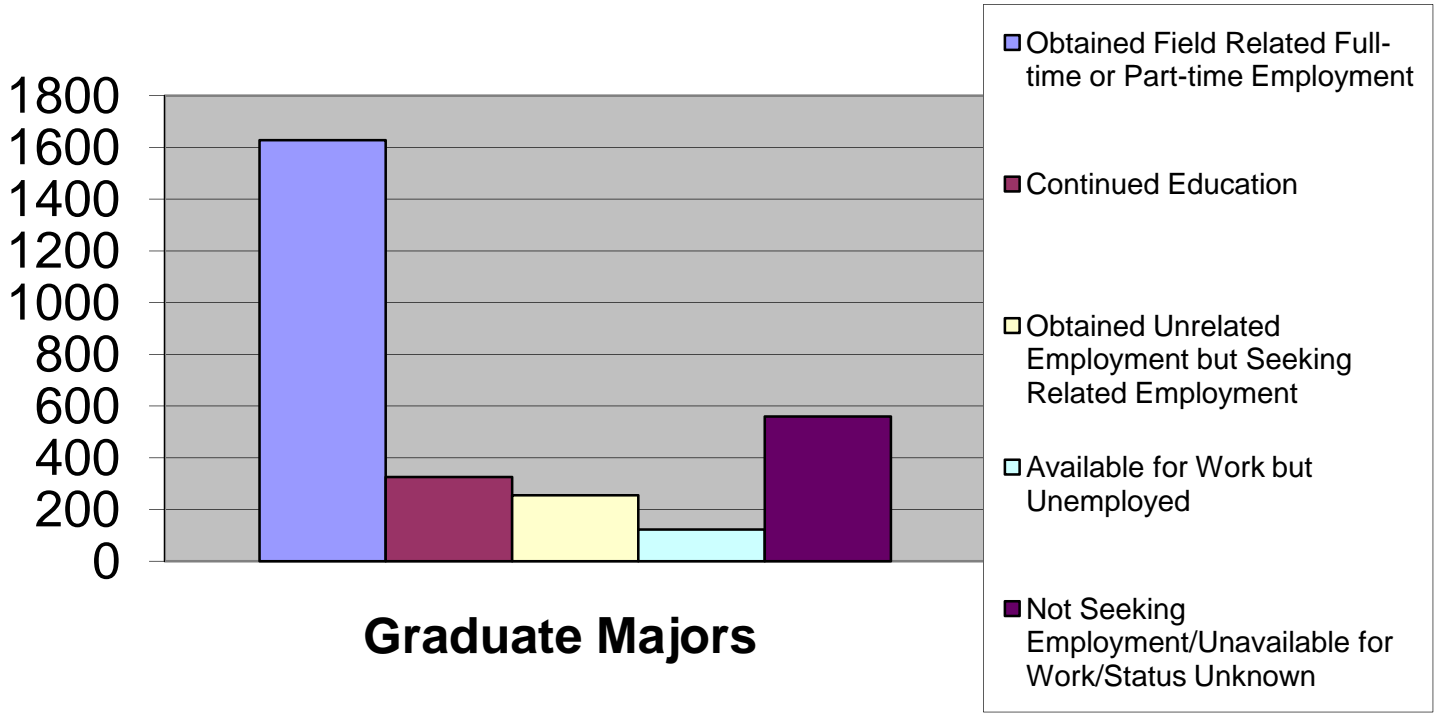

# Status of 2007 Graduate Majors Within One Year of Graduation Minnesota State University, Mankato

**2007 Graduate Majors  
92.5% Placement Rate  
Within One Year of Graduation  
Minnesota State University, Mankato**

**Location of 2007 Graduate Majors  
Employed in Related Fields (Full-time or Part-time)  
Within One Year of Graduation  
Minnesota State University, Mankato**

**2007 Graduate Majors  
Date Started or Accepted Employment  
in Related Fields  
(Full-time or Part-time)  
Within One Year of Graduation  
Minnesota State University, Mankato**