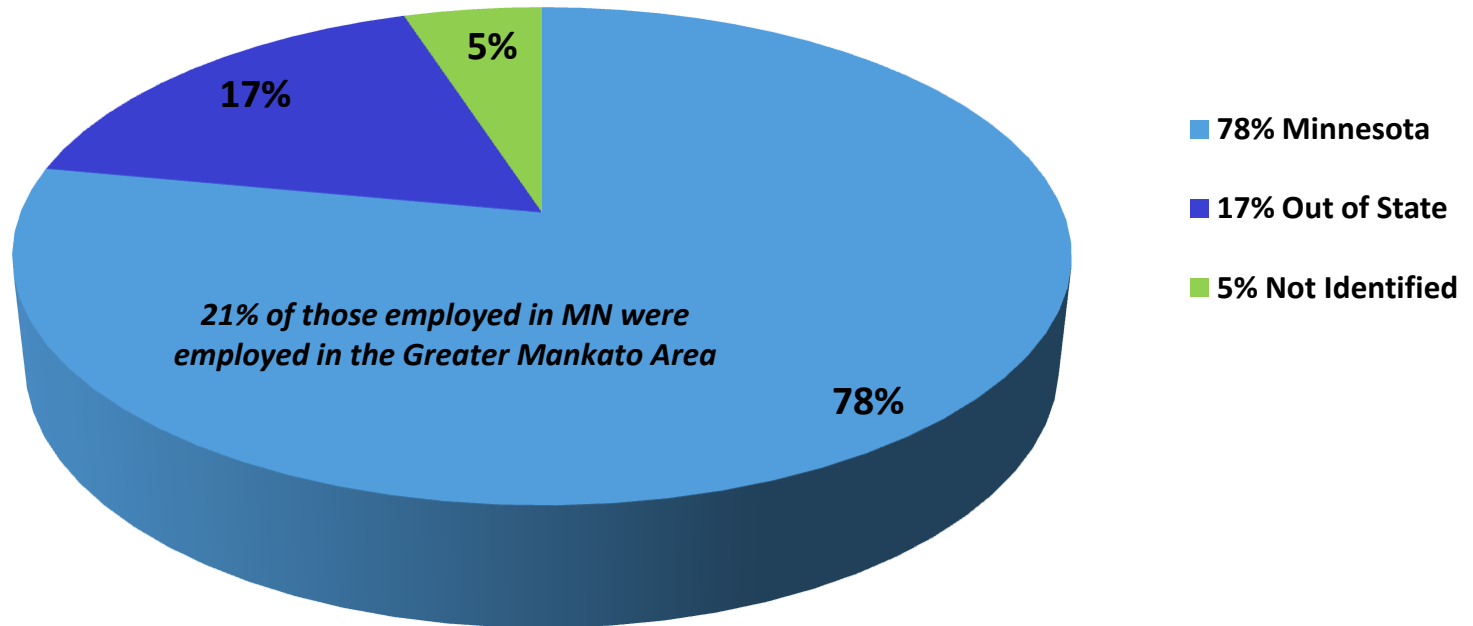

Status of 2008 Graduate Majors Within One Year of Graduation Minnesota State University, Mankato

**Location of 2008 Graduate Majors
Employed in Related Fields (Full-time or Part-time)
Within One Year of Graduation
Minnesota State University, Mankato**

**2008 Graduate Majors
Date Started or Accepted Employment in Related Fields
(Full-time or Part-time)
Within One Year of Graduation
Minnesota State University, Mankato**