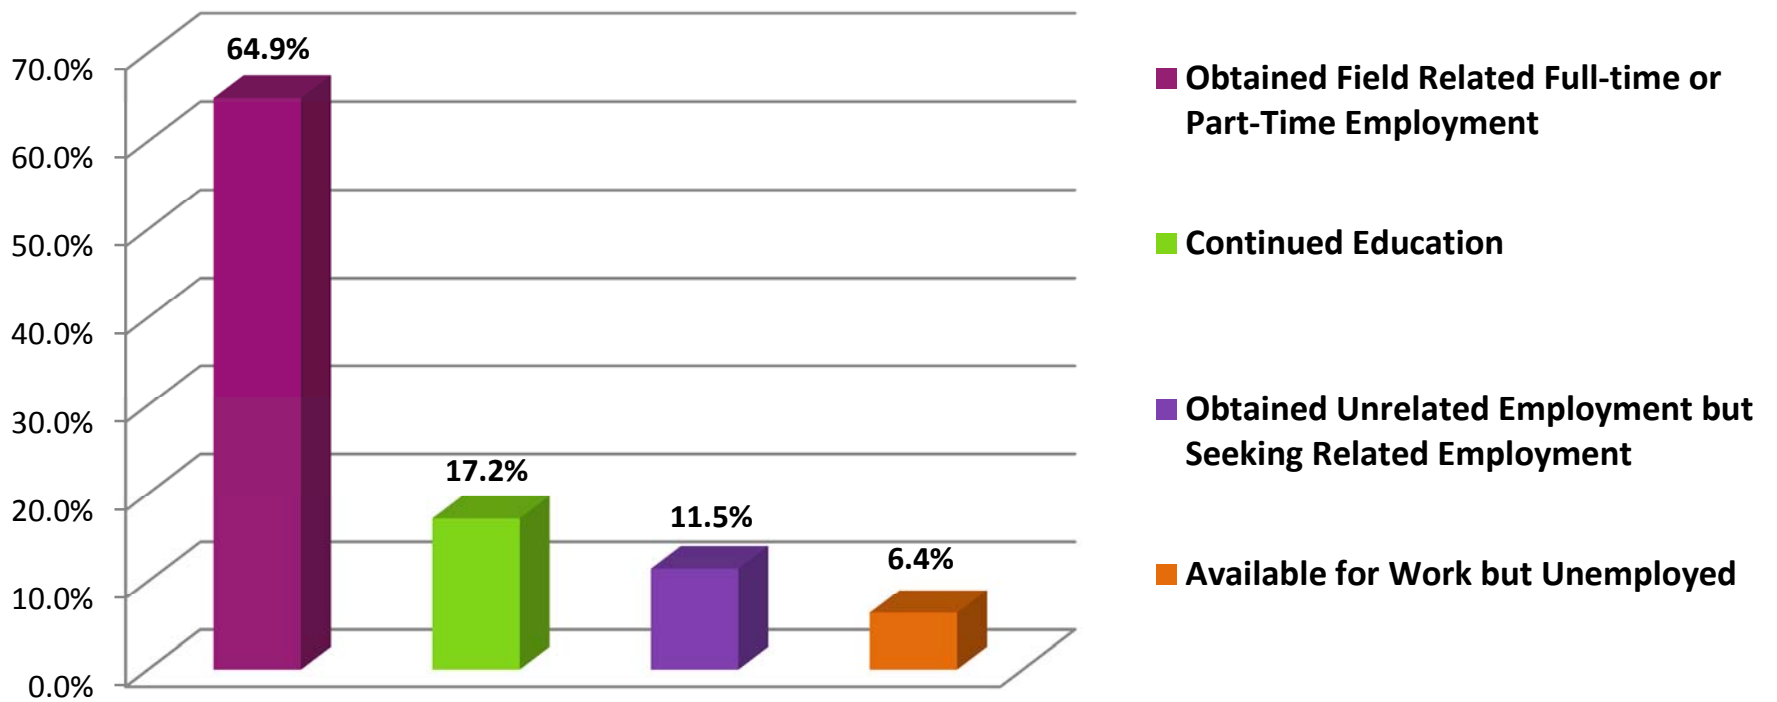

Status of 2008 Graduate Majors Within One Year of Graduation Minnesota State University, Mankato

**Location of 2008 Graduate Majors
Employed in Related Fields (Full-time or Part-time)
Within One Year of Graduation
Minnesota State University, Mankato**

**2008 Graduate Majors
Date Started or Accepted Employment in Related Fields
(Full-time or Part-time)
Within One Year of Graduation
Minnesota State University, Mankato**