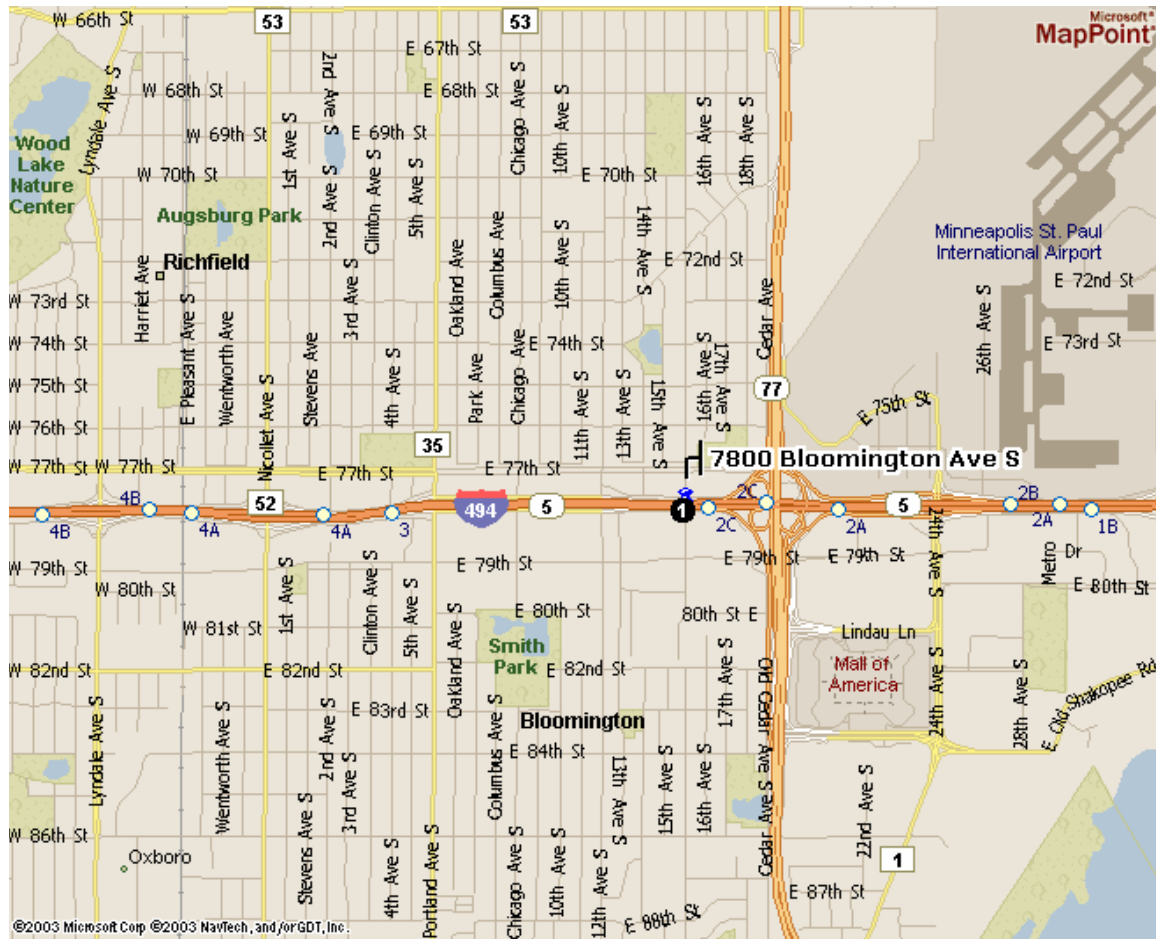

Courtyard by Marriott Hotel

7800 Bloomington Ave S

Bloomington, MN

952-876-0100

Take 494 to the 24th Ave Exit. Go south on 24th Avenue to American Blvd. Turn right onto American Blvd. Follow American Blvd for one mile. Turn right onto Bloomington Ave. to The Courtyard by Marriott.