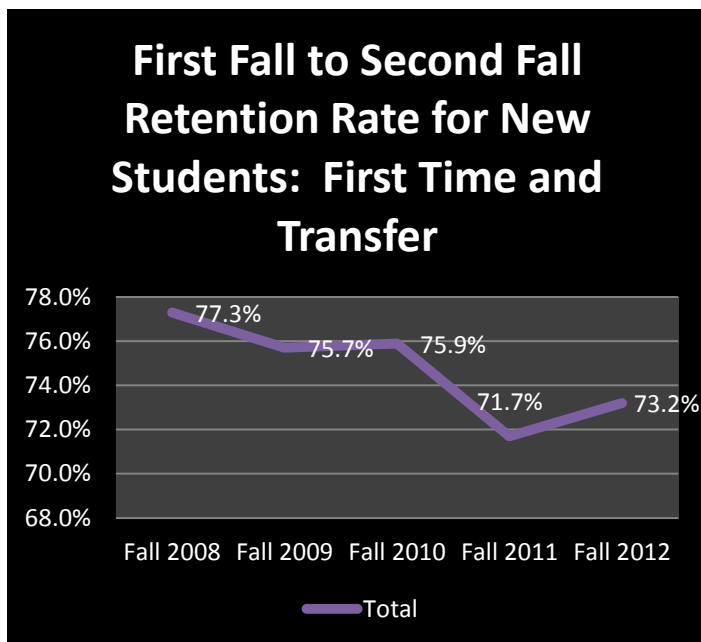

MINNESOTA STATE UNIVERSITY, MANKATO

MAVFACT

Did you know...

The retention rate from first fall to second fall for new first-time and transfer students increased from 71.7% for the Fall 2011 cohort (2011-2012) to 73.2% for the Fall 2012 cohort (2012-2013).

*Data for Fall 2008-Fall 2012 from final term data as of 9/7/14. Source: IRPA InfoPlace

In addition, the first fall to second fall retention rate for Students of Color increased from 62.4% for the Fall 2011 cohort to 66.5% for the Fall 2012 cohort. The retention rate gap between Students of Color and White students decreased slightly from 10.9% for the Fall 2011 cohort to 8.0% for the Fall 2012 cohort.