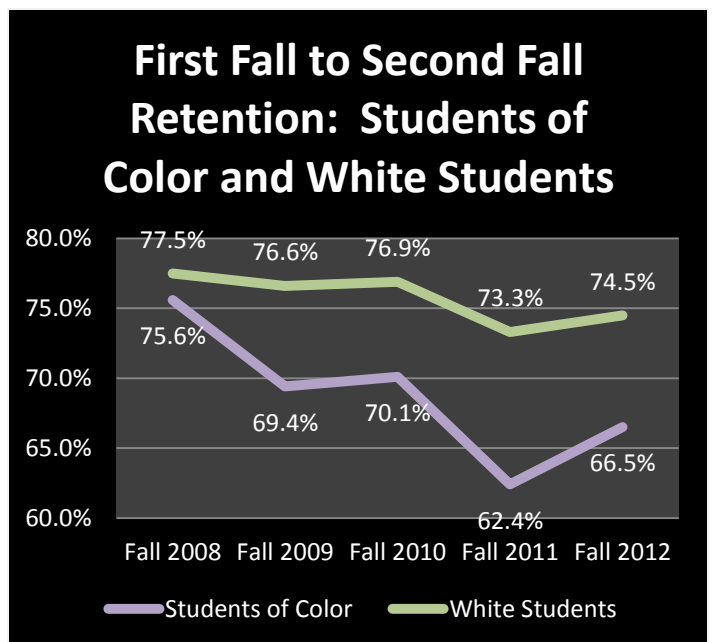

MINNESOTA STATE UNIVERSITY, MANKATO

MAVFACT

Did you know...

The retention rate from first fall to second fall for new first-time and transfer students increased from 71.7% for the Fall 2011 cohort (2011-2012) to 73.2% for the Fall 2012 cohort (2012-2013).

*Data for Fall 2008-Fall 2012 from final term data as of 9/7/14. Source: IRPA InfoPlace

In addition, the first fall to second fall retention rate for Students of Color increased from 62.4% for the Fall 2011 cohort to 66.5% for the Fall 2012 cohort. The retention rate gap between Students of Color and White students decreased slightly from 10.9% for the Fall 2011 cohort to 8.0% for the Fall 2012 cohort.