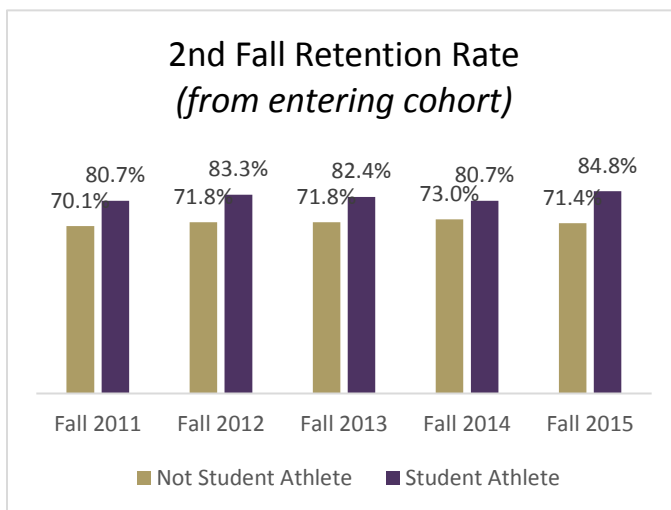

Average Years to Bachelor's Degree	2012-13	2013-14	2014-15	2015-16	2016-17
Not Student Athlete	4.1	4.2	4.2	4.2	4.1
Undergraduate First-Time	4.8	4.9	4.8	4.7	4.8
Undergraduate Transfer	3.3	3.4	3.4	3.5	3.4
Student Athlete	4.5	4.5	4.5	4.4	4.1
Undergraduate First-Time	4.7	4.6	4.6	4.7	4.7
Undergraduate Transfer	3.7	3.9	4.3	3.7	3.2