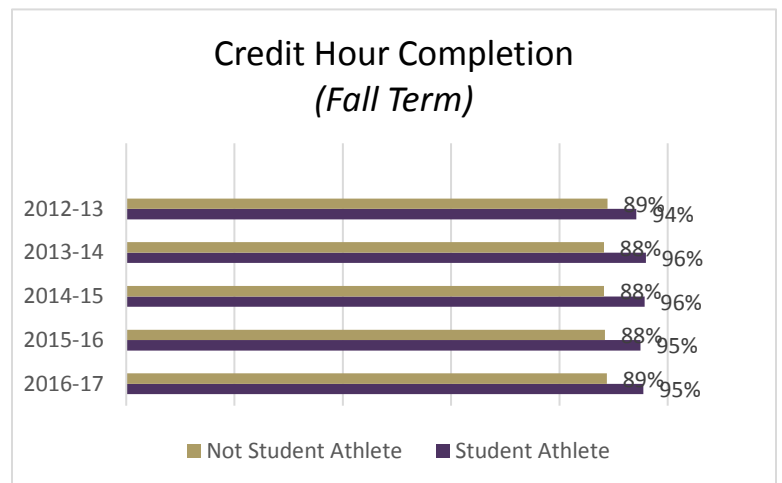

Average Years to Bachelor's Degree	2012-13	2013-14	2014-15	2015-16	2016-17
Not Student Athlete	4.1	4.2	4.2	4.2	4.1
Undergraduate First-Time	4.8	4.9	4.8	4.7	4.8
Undergraduate Transfer	3.3	3.4	3.4	3.5	3.4
Student Athlete	4.5	4.5	4.5	4.4	4.1
Undergraduate First-Time	4.7	4.6	4.6	4.7	4.7
Undergraduate Transfer	3.7	3.9	4.3	3.7	3.2