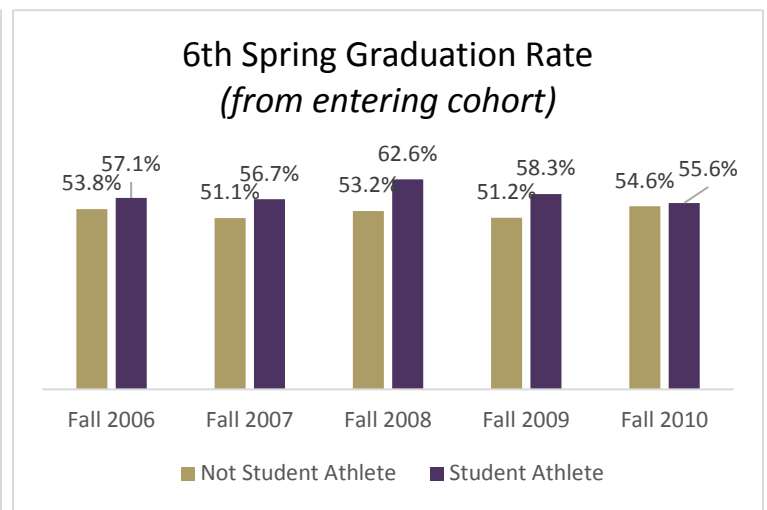

Average Years to Bachelor's Degree	2012-13	2013-14	2014-15	2015-16	2016-17
Not Student Athlete	4.1	4.2	4.2	4.2	4.1
Undergraduate First-Time	4.8	4.9	4.8	4.7	4.8
Undergraduate Transfer	3.3	3.4	3.4	3.5	3.4
Student Athlete	4.5	4.5	4.5	4.4	4.1
Undergraduate First-Time	4.7	4.6	4.6	4.7	4.7
Undergraduate Transfer	3.7	3.9	4.3	3.7	3.2