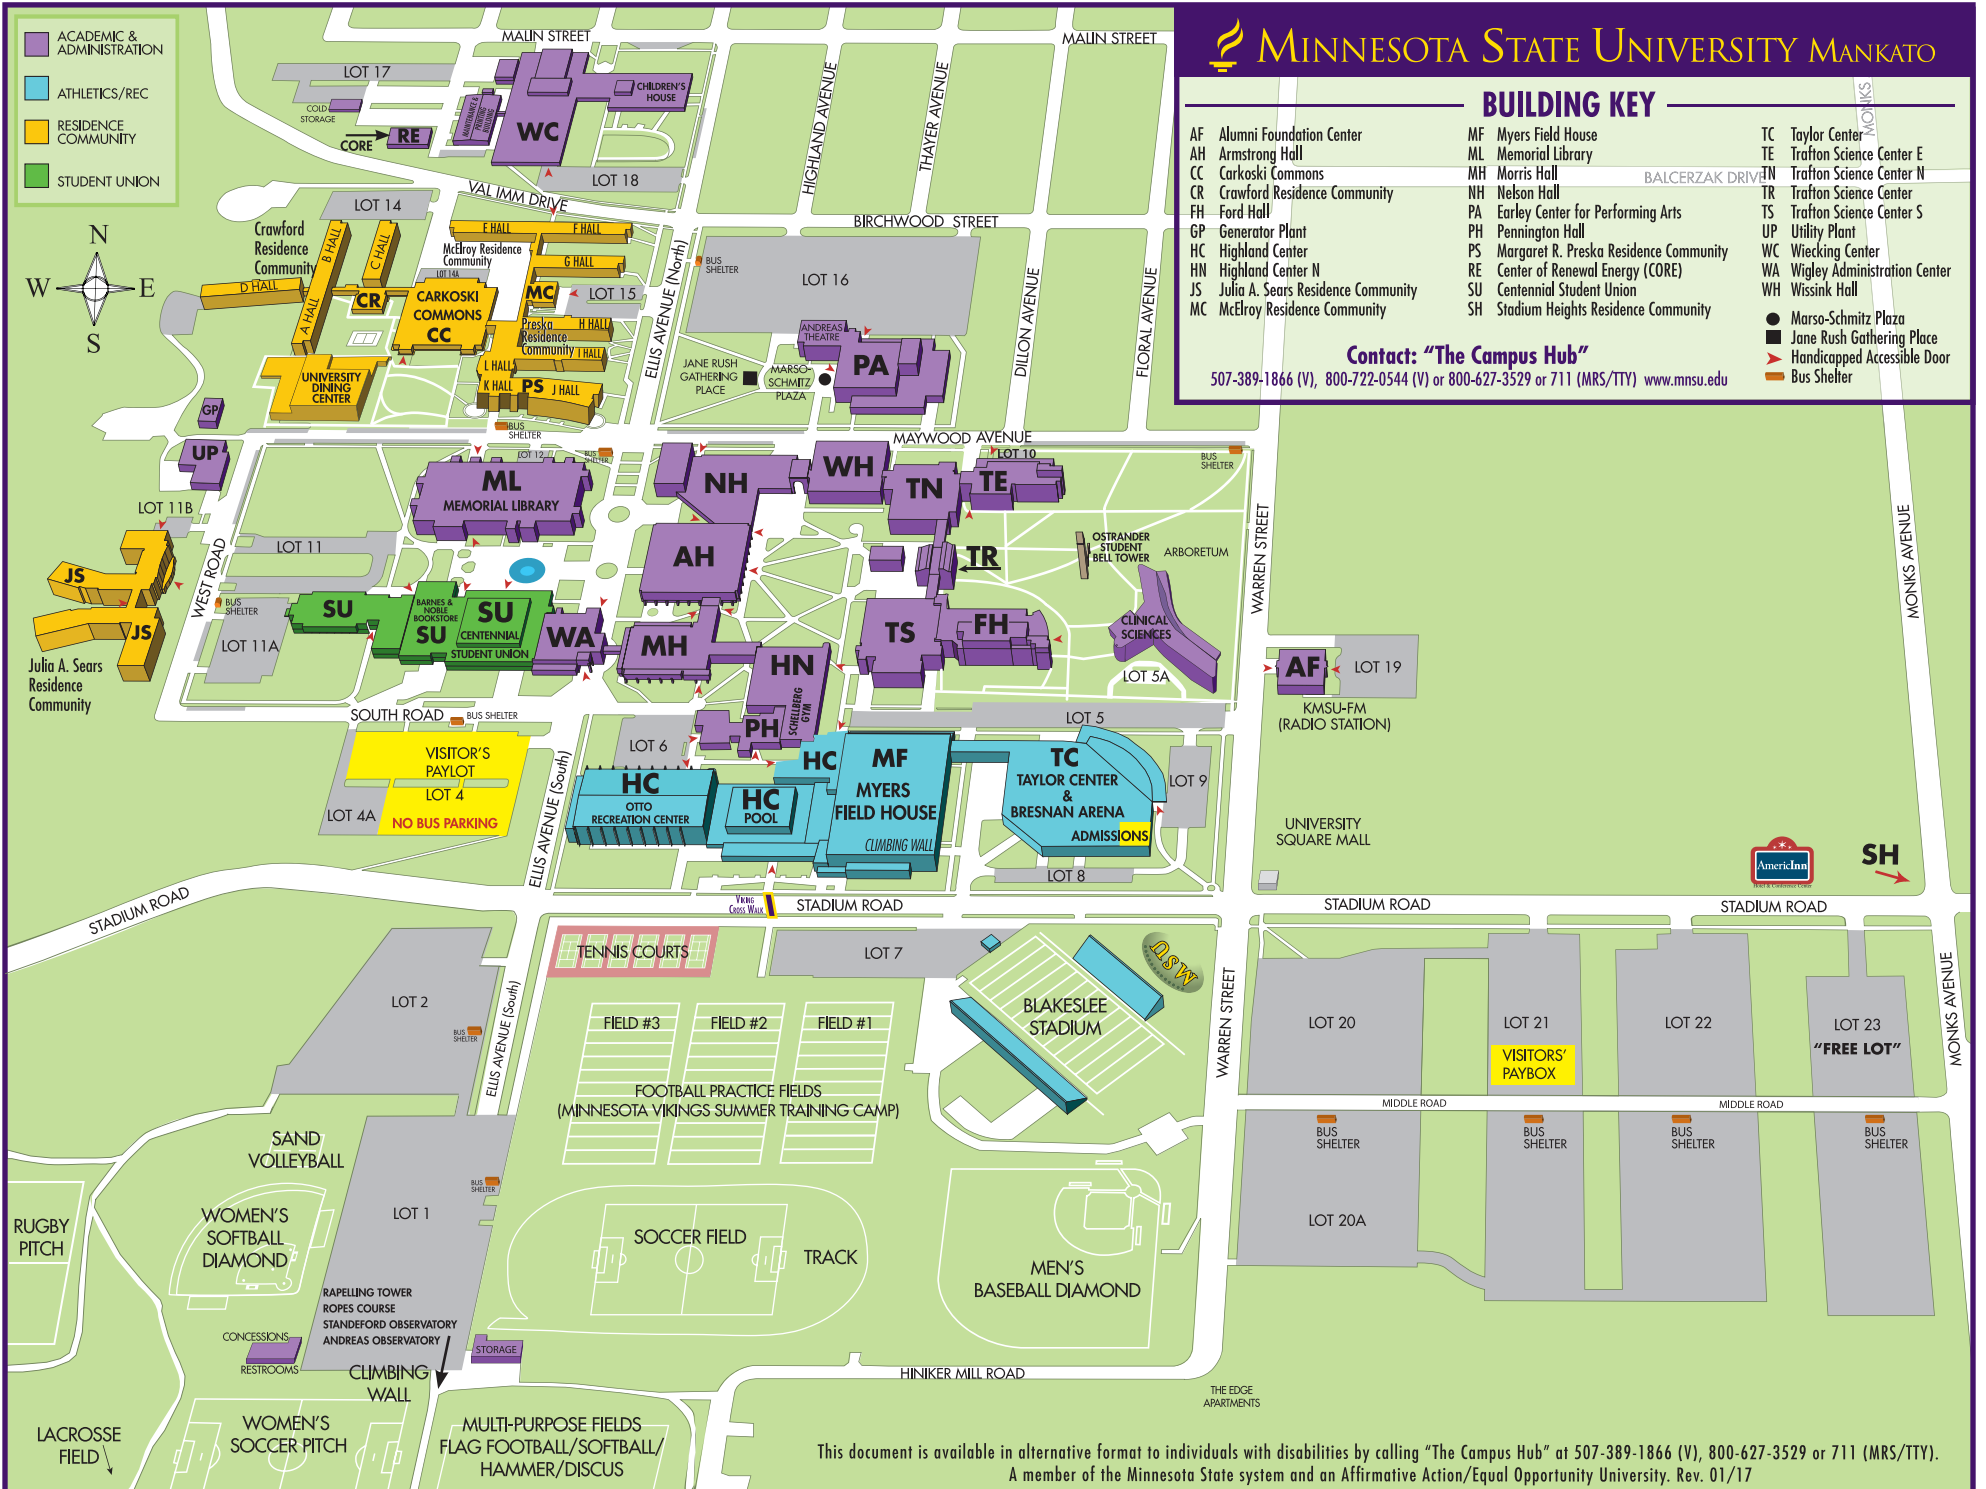

BUILDING KEY

AF	Alumni Foundation Center	MF	Myers Field House	TC	Taylor Center
AH	Armstrong Hall	ML	Memorial Library	TE	Trafton Science Center E
CC	Carkoski Commons	MH	Morris Hall	TN	Trafton Science Center N
CR	Crawford Residence Community	NH	Nelson Hall	TR	Trafton Science Center S
FH	Ford Hall	PA	Earley Center for Performing Arts	TS	Trafton Science Center S
GP	Generator Plant	PH	Pennington Hall	UP	Utility Plant
HC	Highland Center	PS	Margaret R. Preska Residence Community	WC	Wrecking Center
HN	Highland Center N	RE	Center of Renewal Energy (CORE)	WA	Wigley Administration Center
JS	Julia A. Sears Residence Community	SU	Centennial Student Union	WH	Wissink Hall
MC	McElroy Residence Community	SH	Stadium Heights Residence Community		

Contact: "The Campus Hub"

507-389-1866 (V), 800-722-0544 (V) or 800-627-3529 or 711 (MRS/TTY) www.mnsu.edu

- Marso-Schmitz Plaza
- Jane Rush Gathering Place
- ▶ Handicapped Accessible Door
- Bus Shelter

Main Roadways and Streets to
MINNESOTA STATE UNIVERSITY MANKATO