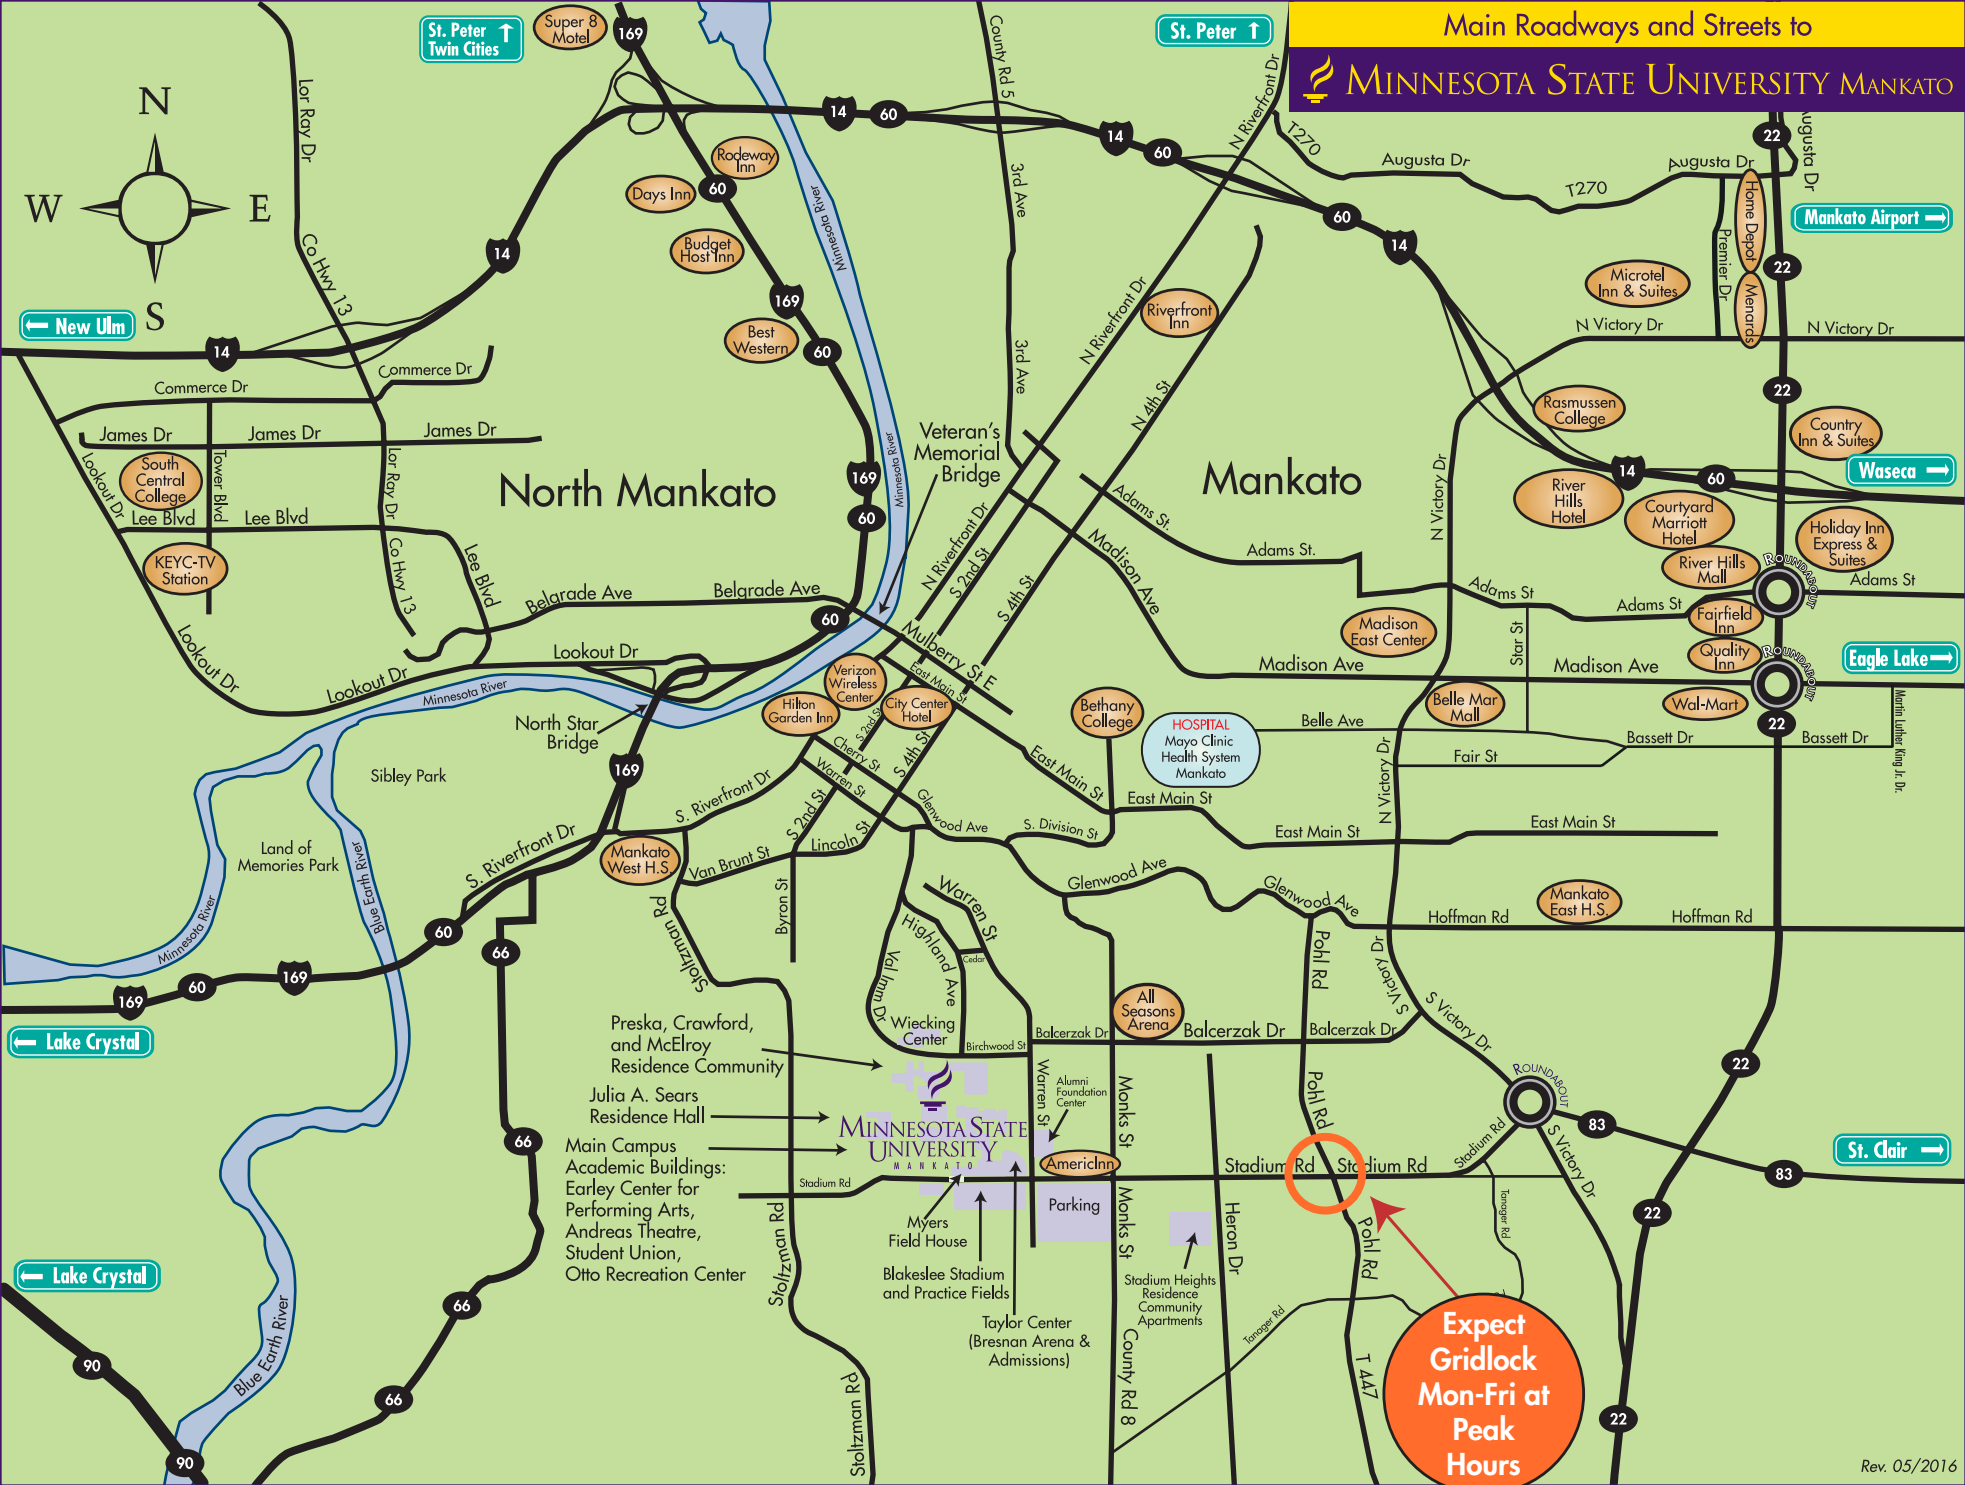

BUILDING KEY

AF	Alumni Foundation Center	MF	Myers Field House	TC	Taylor Center
AH	Armstrong Hall	ML	Memorial Library	TE	Trafton Science Center E
CC	Carkoski Commons	MH	Morris Hall	TN	Trafton Science Center N
CR	Crawford Residence Community	NH	Nelson Hall	TR	Trafton Science Center S
FH	Ford Hall	PA	Earley Center for Performing Arts	TS	Trafton Science Center S
GP	Generator Plant	PH	Pennington Hall	UP	Utility Plant
HC	Highland Center	PS	Margaret R. Preska Residence Community	WC	Wrecking Center
HN	Highland Center N	RE	Center of Renewal Energy (CORE)	WA	Wigley Administration Center
JS	Julia A. Sears Residence Community	SU	Centennial Student Union	WH	Wissink Hall
MC	McElroy Residence Community	SH	Stadium Heights Residence Community		

Contact: "The Campus Hub"

507-389-1866 (V), 800-722-0544 (V) or 800-627-3529 or 711 (MRS/TTY) www.mnsu.edu

- Marso-Schmitz Plaza
- Jane Rush Gathering Place
- Handicapped Accessible Door
- ☐ Bus Shelter

Main Roadways and Streets to
MINNESOTA STATE UNIVERSITY MANKATO

Preska, Crawford, and McElroy Residence Community
 Julia A. Sears Residence Hall
 Main Campus Academic Buildings:
 Earley Center for Performing Arts,
 Andreas Theatre, Student Union,
 Otto Recreation Center

Expect Gridlock Mon-Fri at Peak Hours