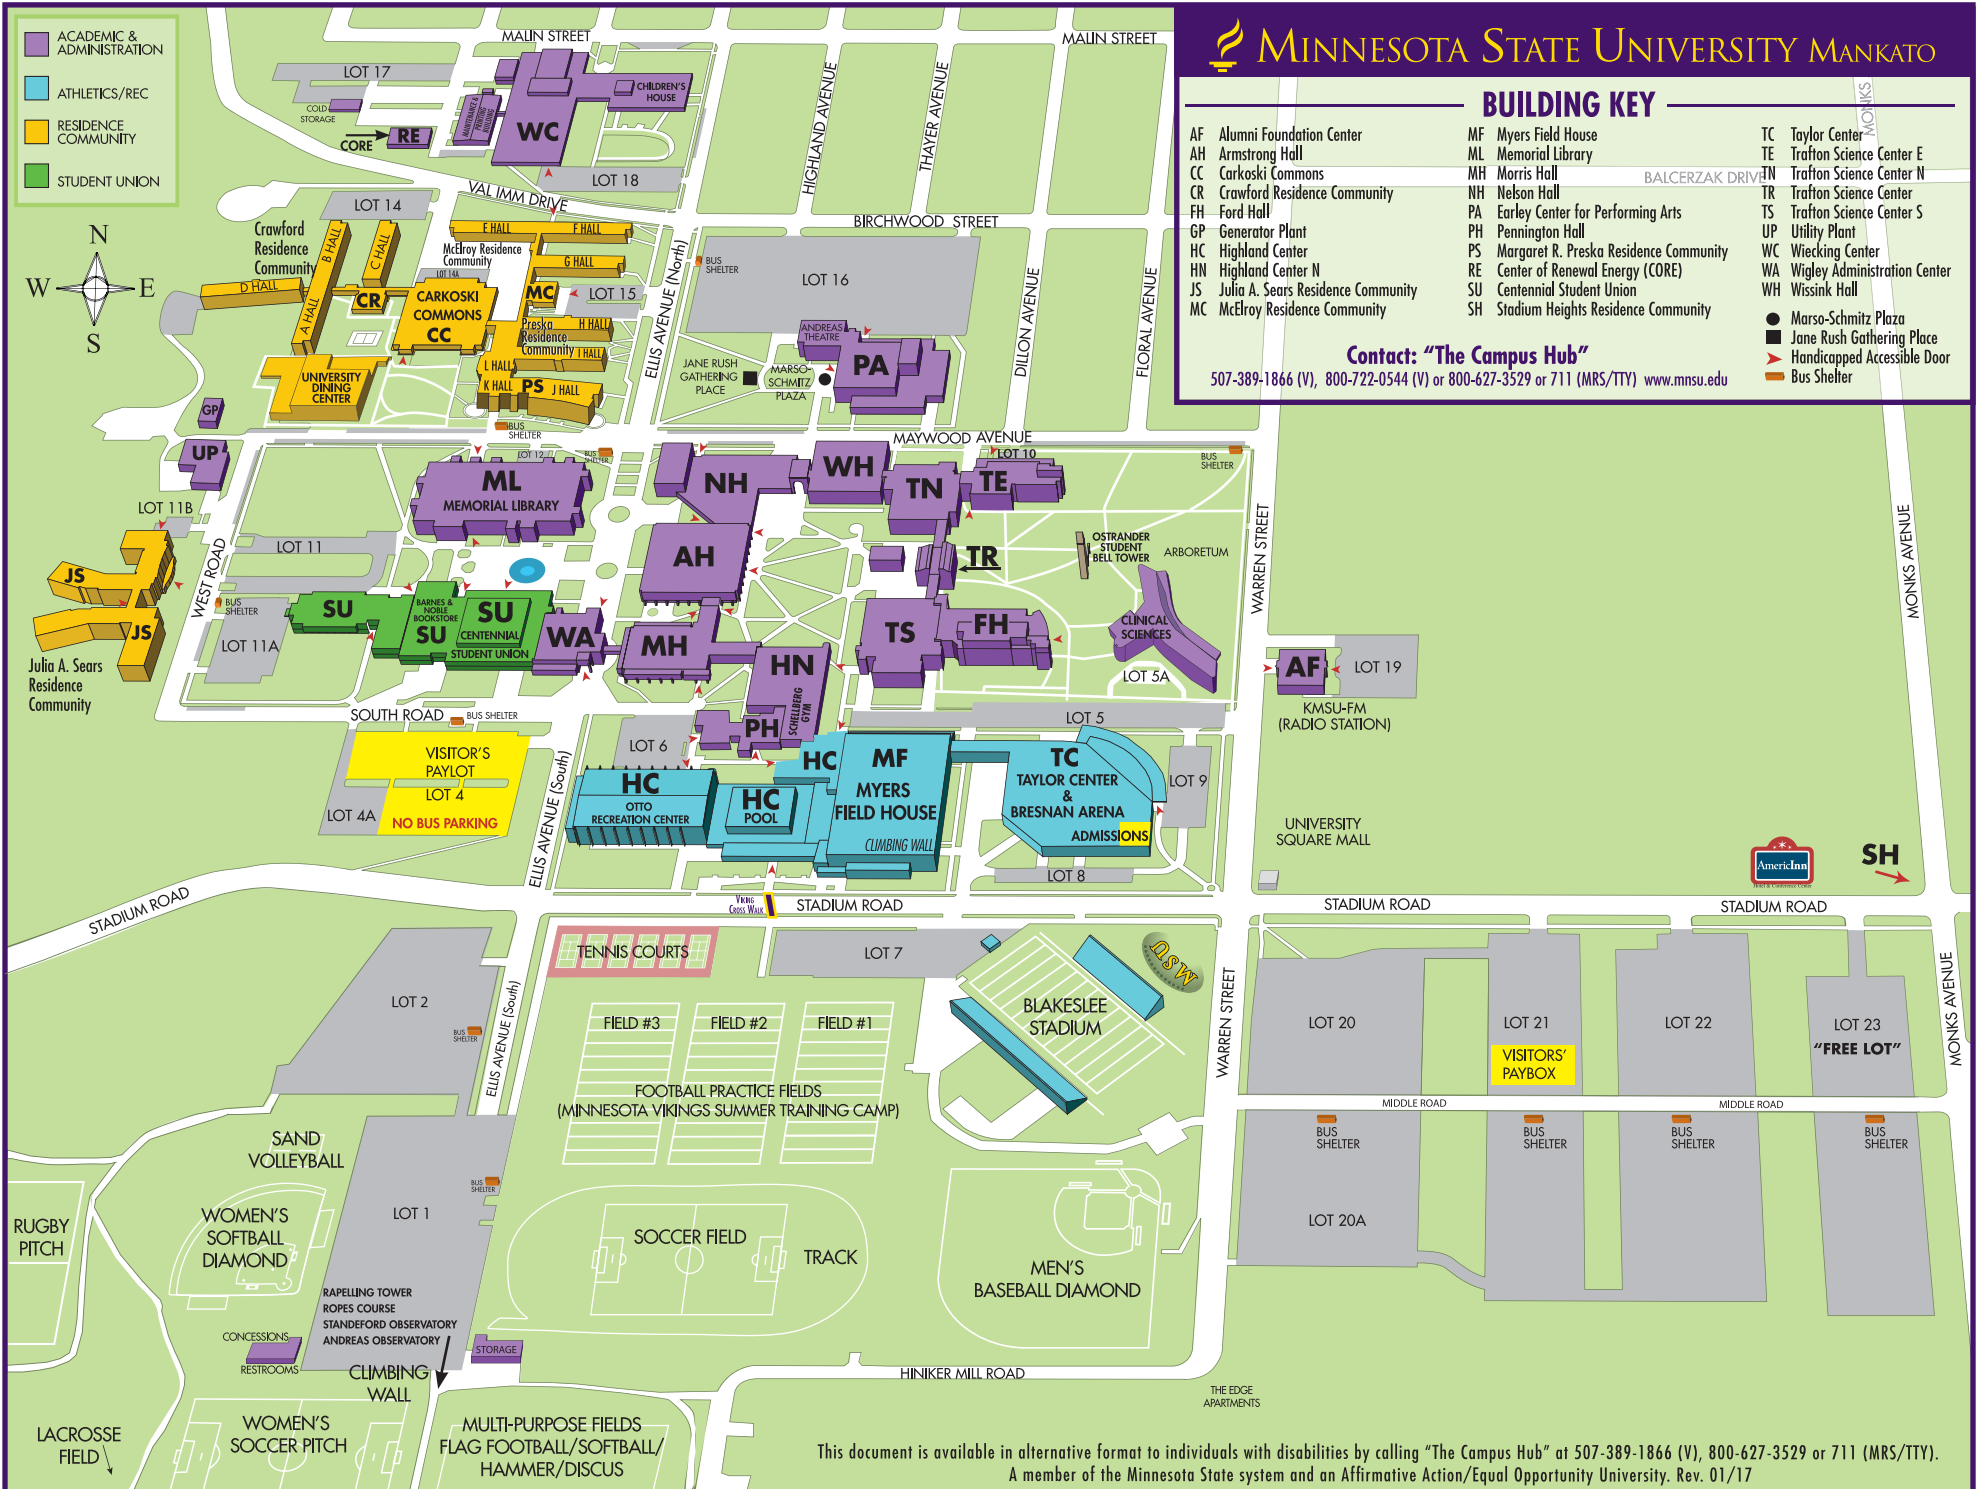

BUILDING KEY

AF	Alumni Foundation Center	MF	Myers Field House	TC	Taylor Center
AH	Armstrong Hall	ML	Memorial Library	TE	Trafton Science Center E
CC	Carkoski Commons	MH	Morris Hall	TN	Trafton Science Center N
CR	Crawford Residence Community	NH	Nelson Hall	TR	Trafton Science Center S
FH	Ford Hall	PA	Earley Center for Performing Arts	TS	Trafton Science Center S
GP	Generator Plant	PH	Pennington Hall	UP	Utility Plant
HC	Highland Center	PS	Margaret R. Preska Residence Community	WC	Wrecking Center
HN	Highland Center N	RE	Center of Renewal Energy (CORE)	WA	Wigley Administration Center
JS	Julia A. Sears Residence Community	SU	Centennial Student Union	WH	Wissink Hall
MC	McElroy Residence Community	SH	Stadium Heights Residence Community		

Contact: "The Campus Hub"

507-389-1866 (V), 800-722-0544 (V) or 800-627-3529 or 711 (MRS/TTY) www.mnsu.edu

- Marso-Schmitz Plaza
- Jane Rush Gathering Place
- Handicapped Accessible Door
- ☐ Bus Shelter

Main Roadways and Streets to
MINNESOTA STATE UNIVERSITY MANKATO

Preska, Crawford, and McElroy Residence Community
 Julia A. Sears Residence Hall
 Main Campus Academic Buildings:
 Earley Center for Performing Arts,
 Andreas Theatre, Student Union,
 Otto Recreation Center

Expect Gridlock Mon-Fri at Peak Hours