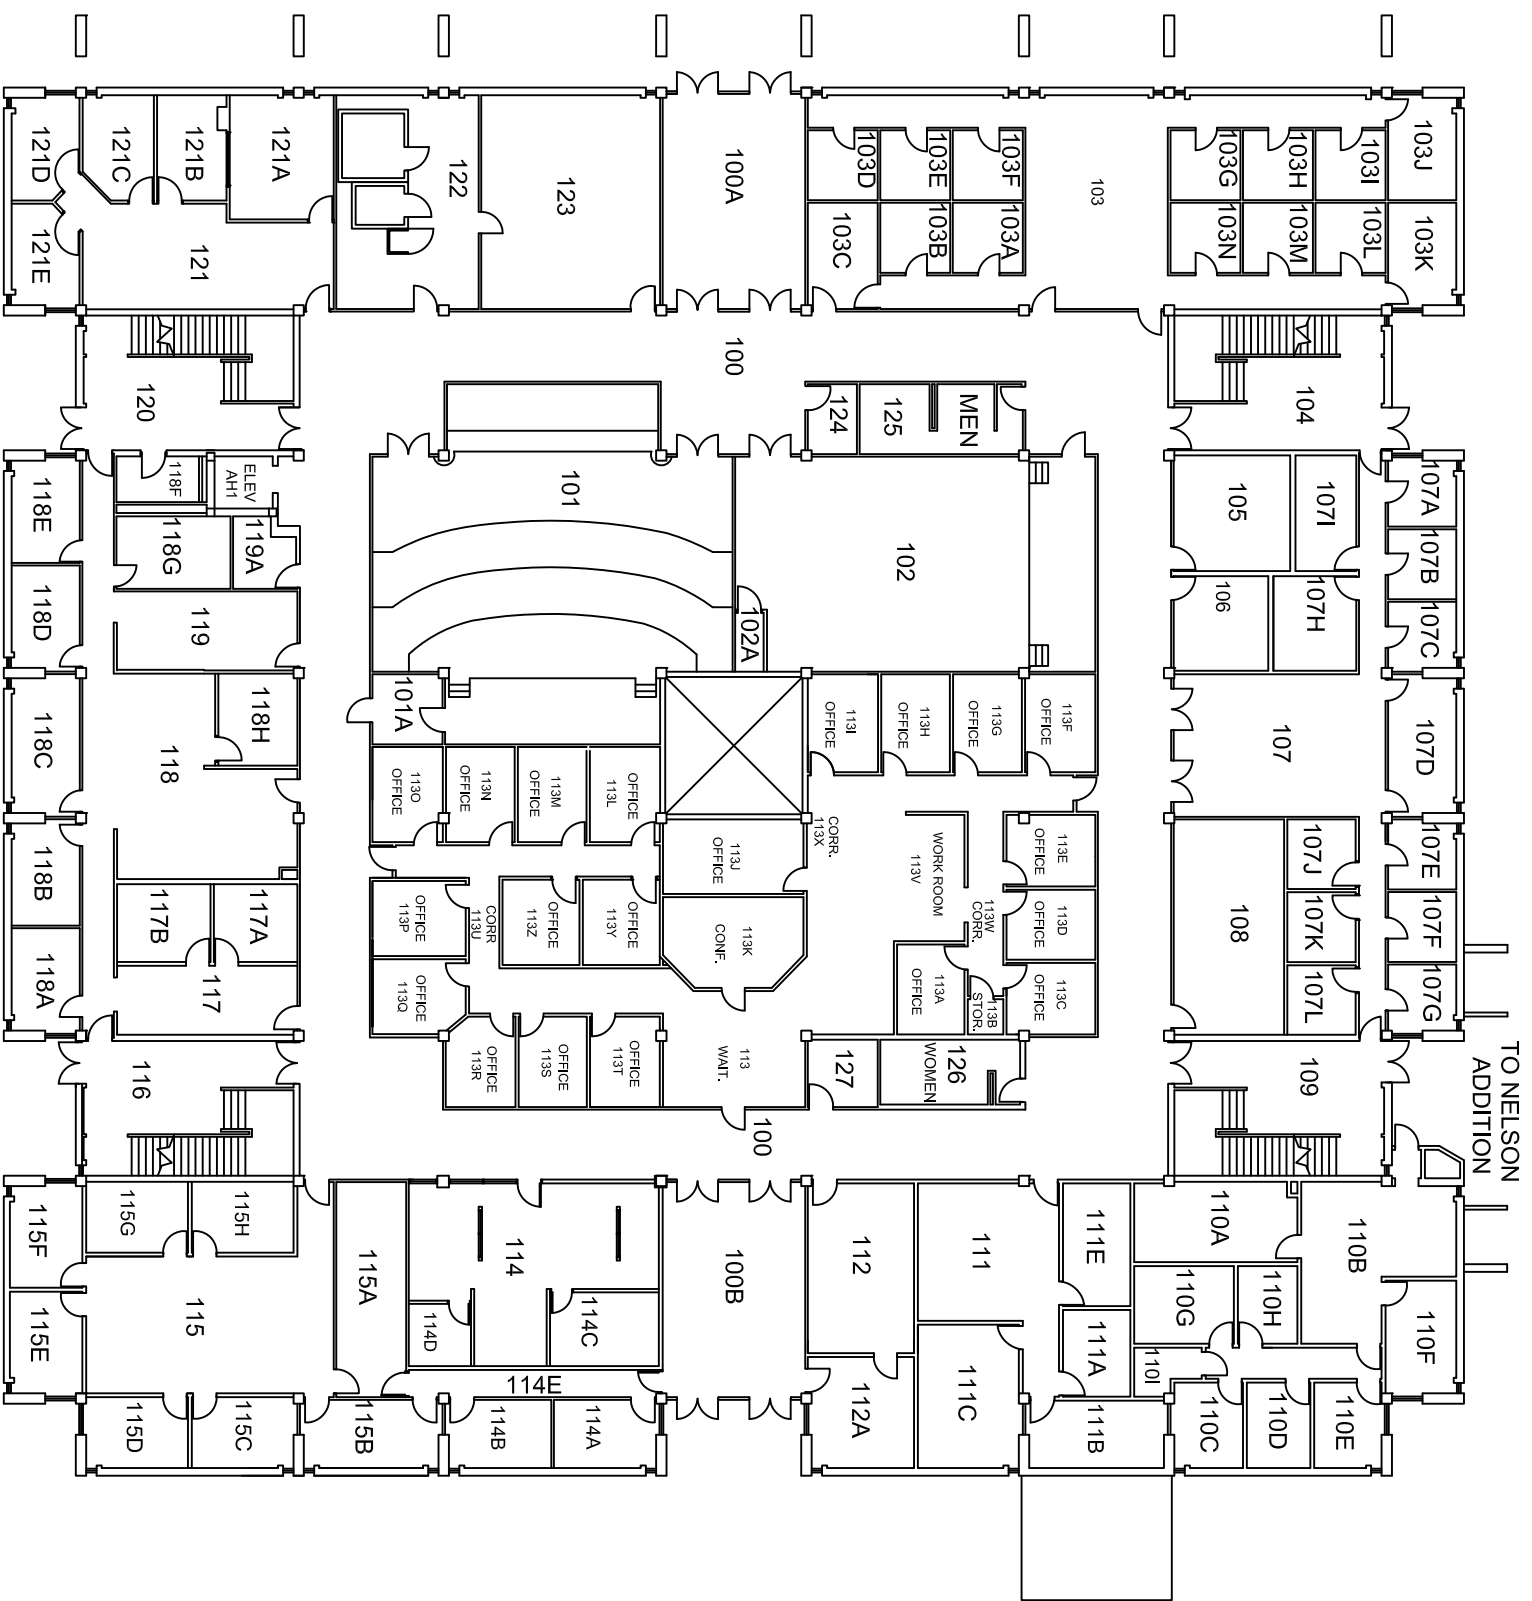

# ARMSTRONG HALL FIRST FLOOR

TO NELSON  
ADDITION

<p>MINNESOTA STATE UNIVERSITY, MANKATO</p> <p>FACILITIES MANAGEMENT</p> 		<p>Armstrong Hall First Floor</p>	
Scale: 1"=25'	Date: 10/29/2012		
Drawn By: Robin Gulse			