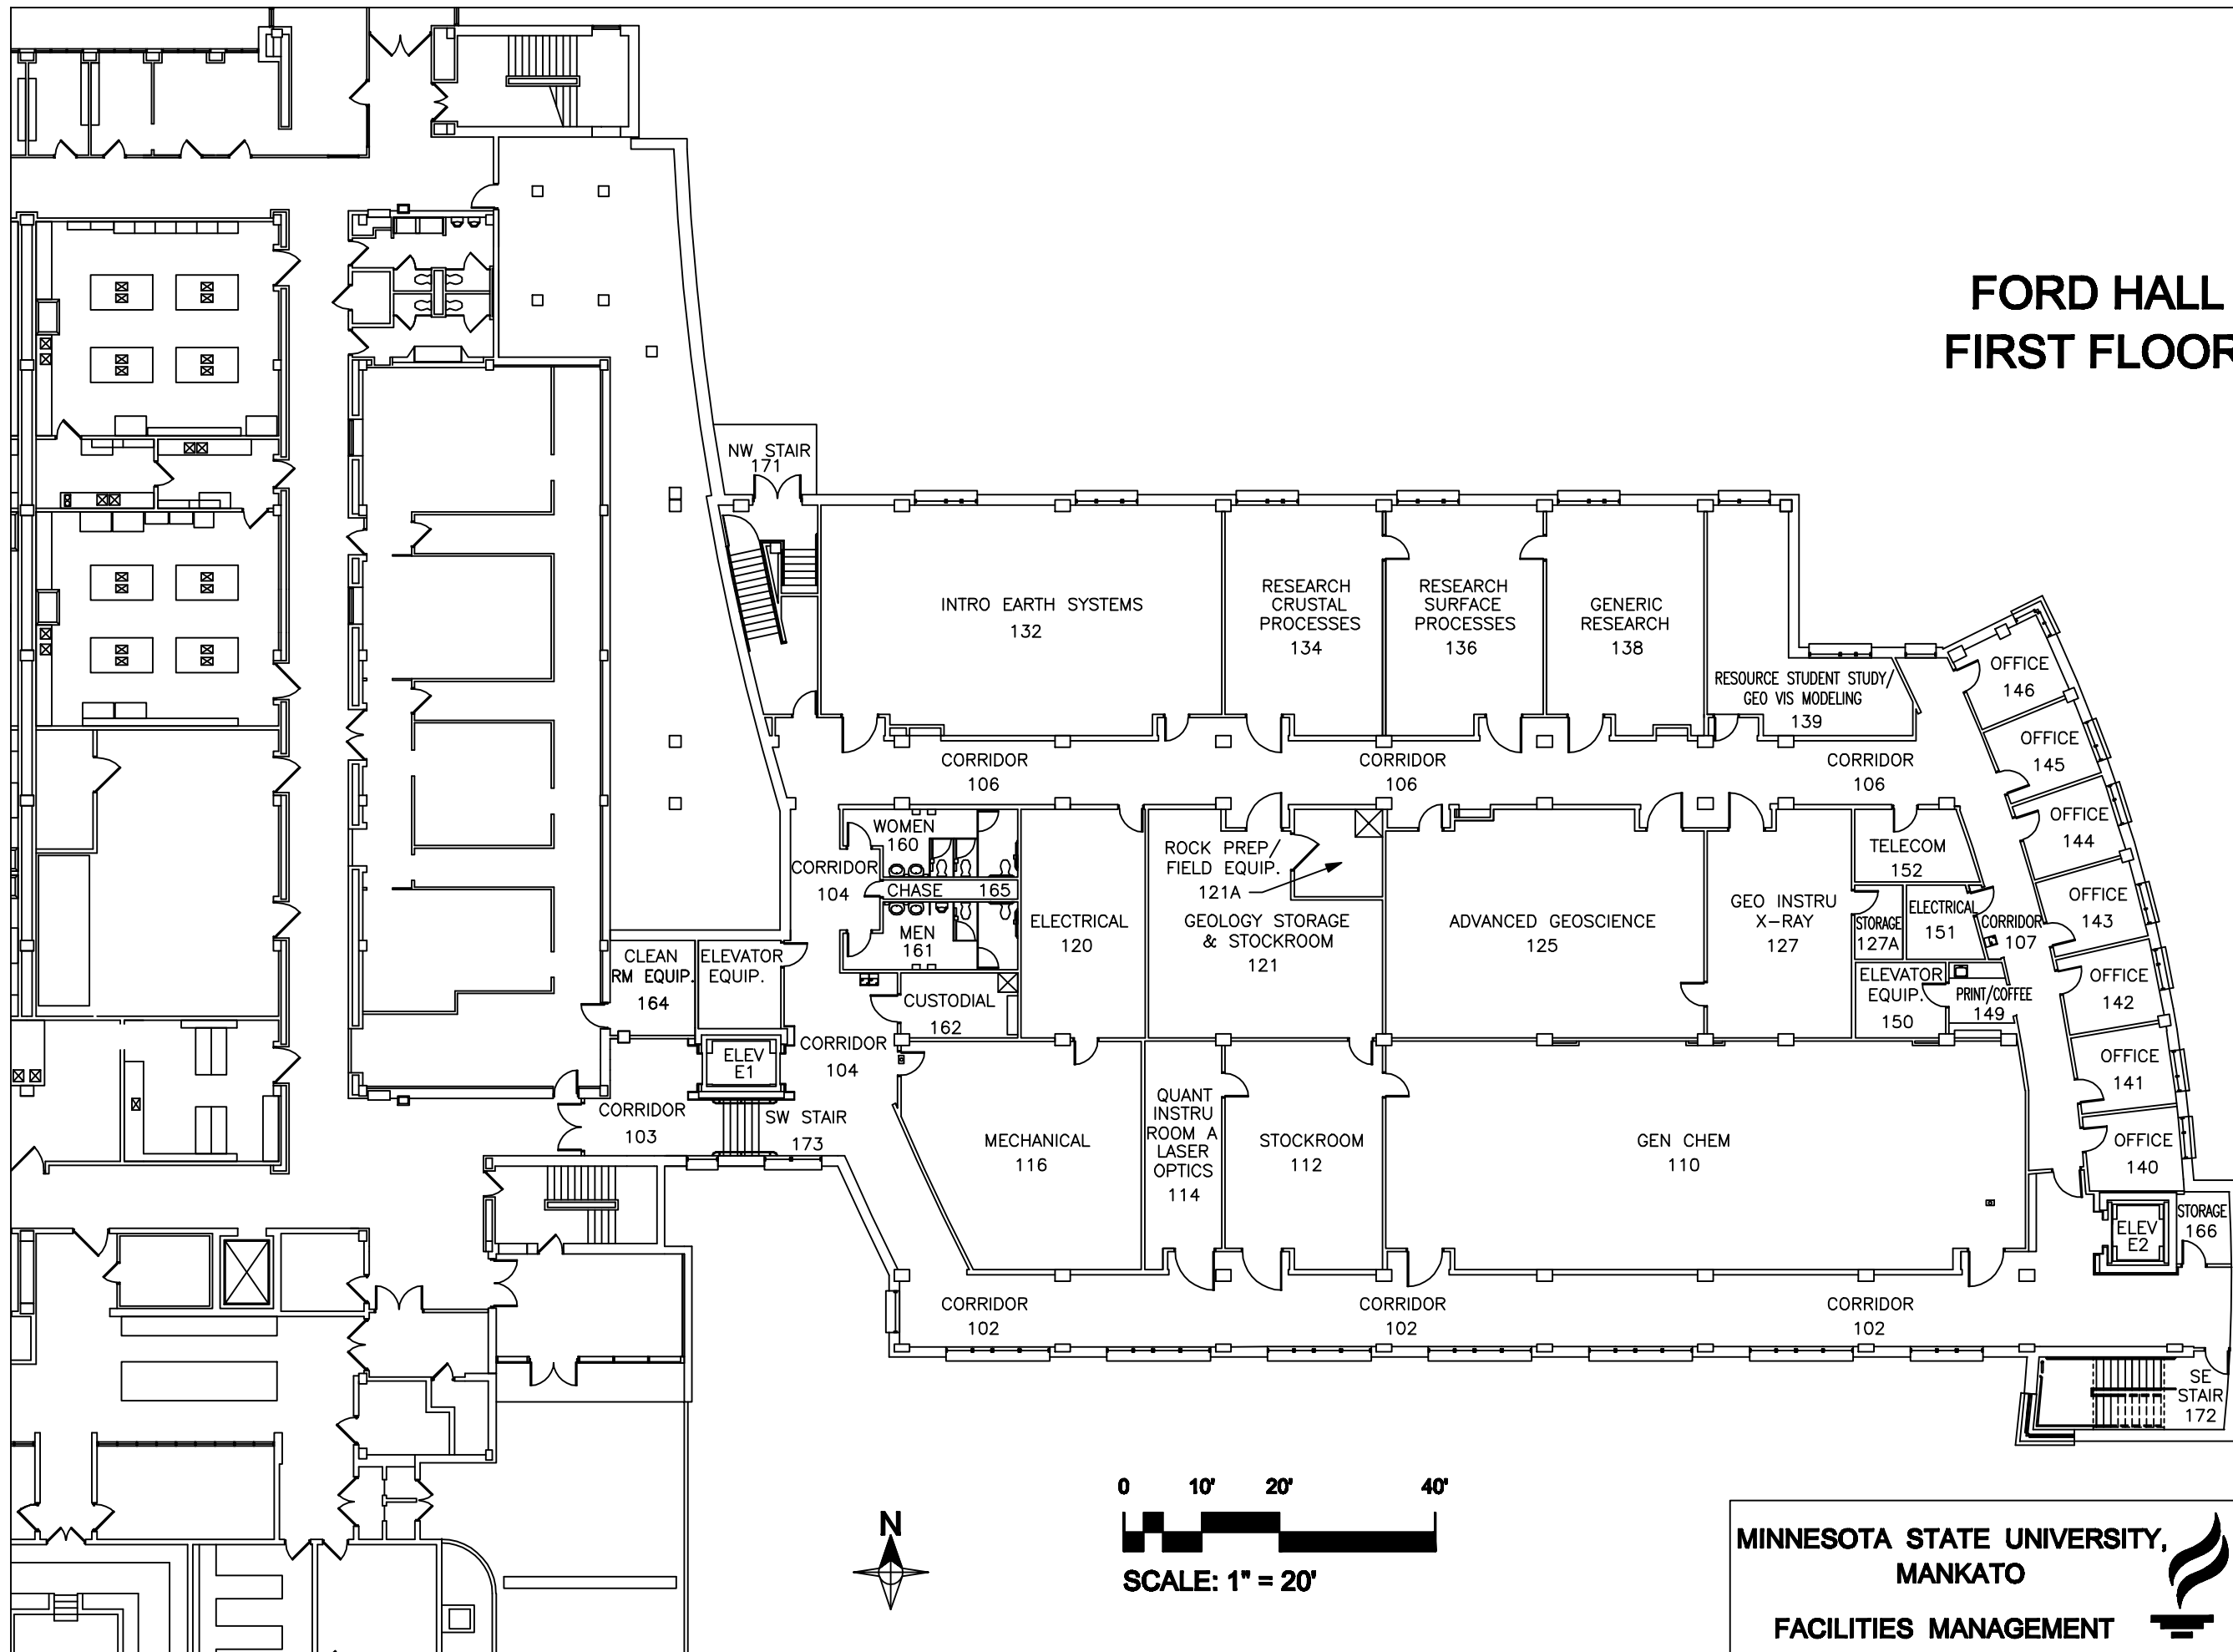

FORD HALL FIRST FLOOR

MINNESOTA STATE UNIVERSITY,
MANKATO

FACILITIES MANAGEMENT

Ford Hall
1st Floor

Scale: 1"=20' Date: 8/19/2009

Drawn By: Mike Laxvold