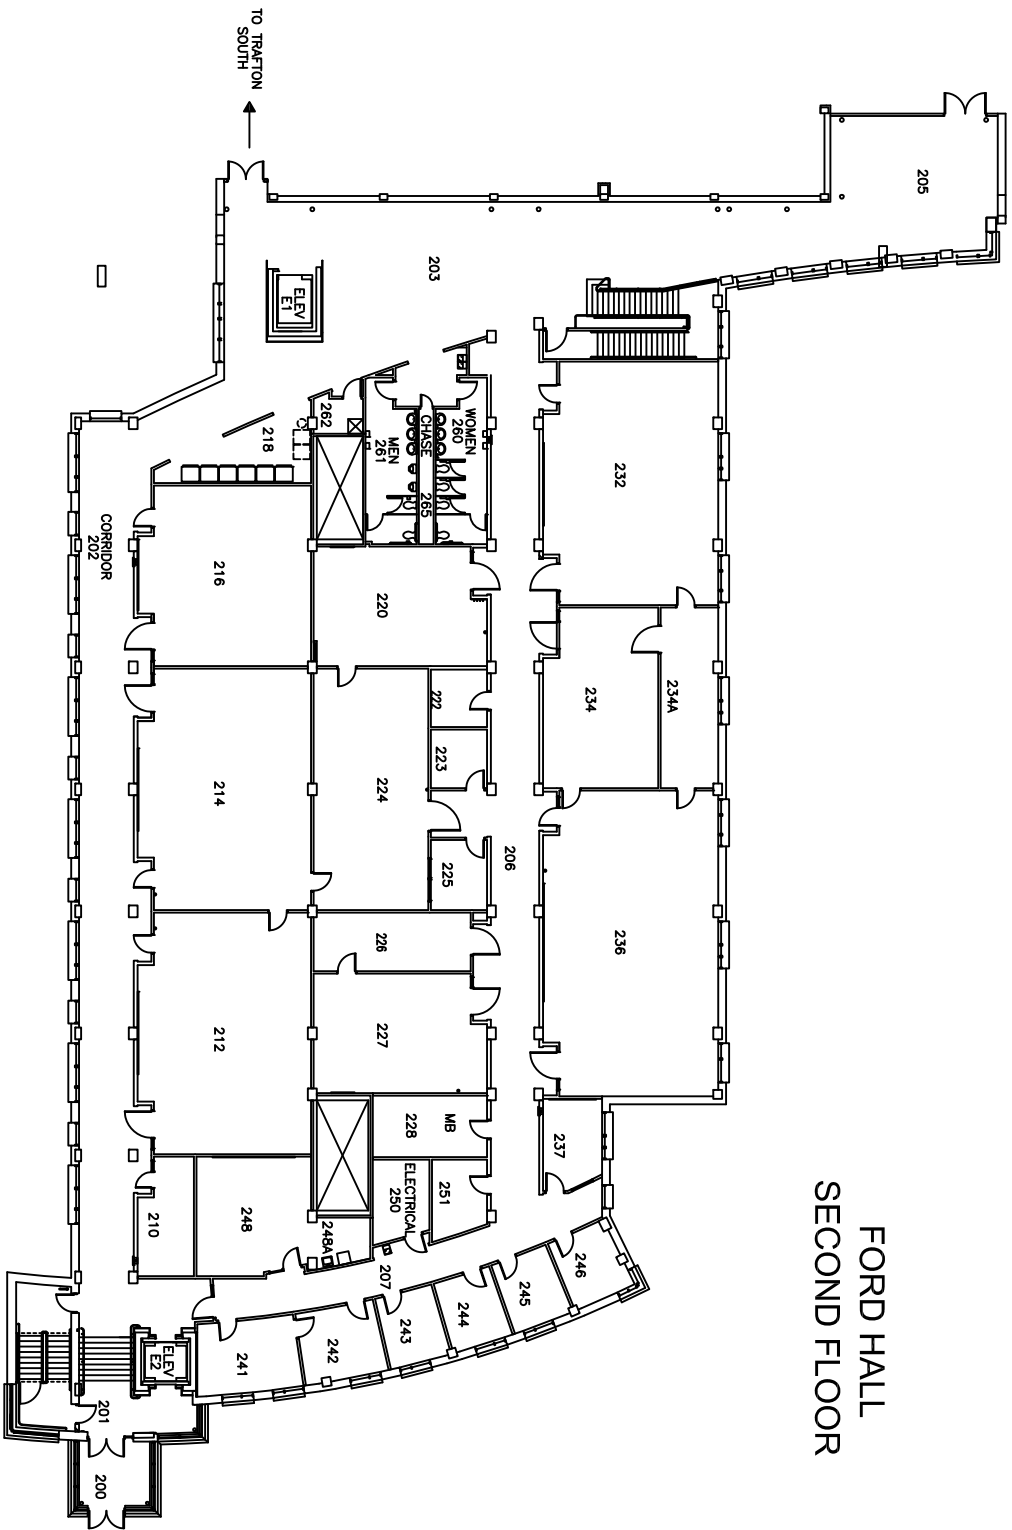

FORD HALL SECOND FLOOR

SCALE: 1" = 20'

MINNESOTA STATE UNIVERSITY, MANKATO		
FACILITIES MANAGEMENT		
Scale: 1"=20'	Date: 1/31/2012	Ford Hall 2nd Floor
Drawn By: Travis Kasmala		