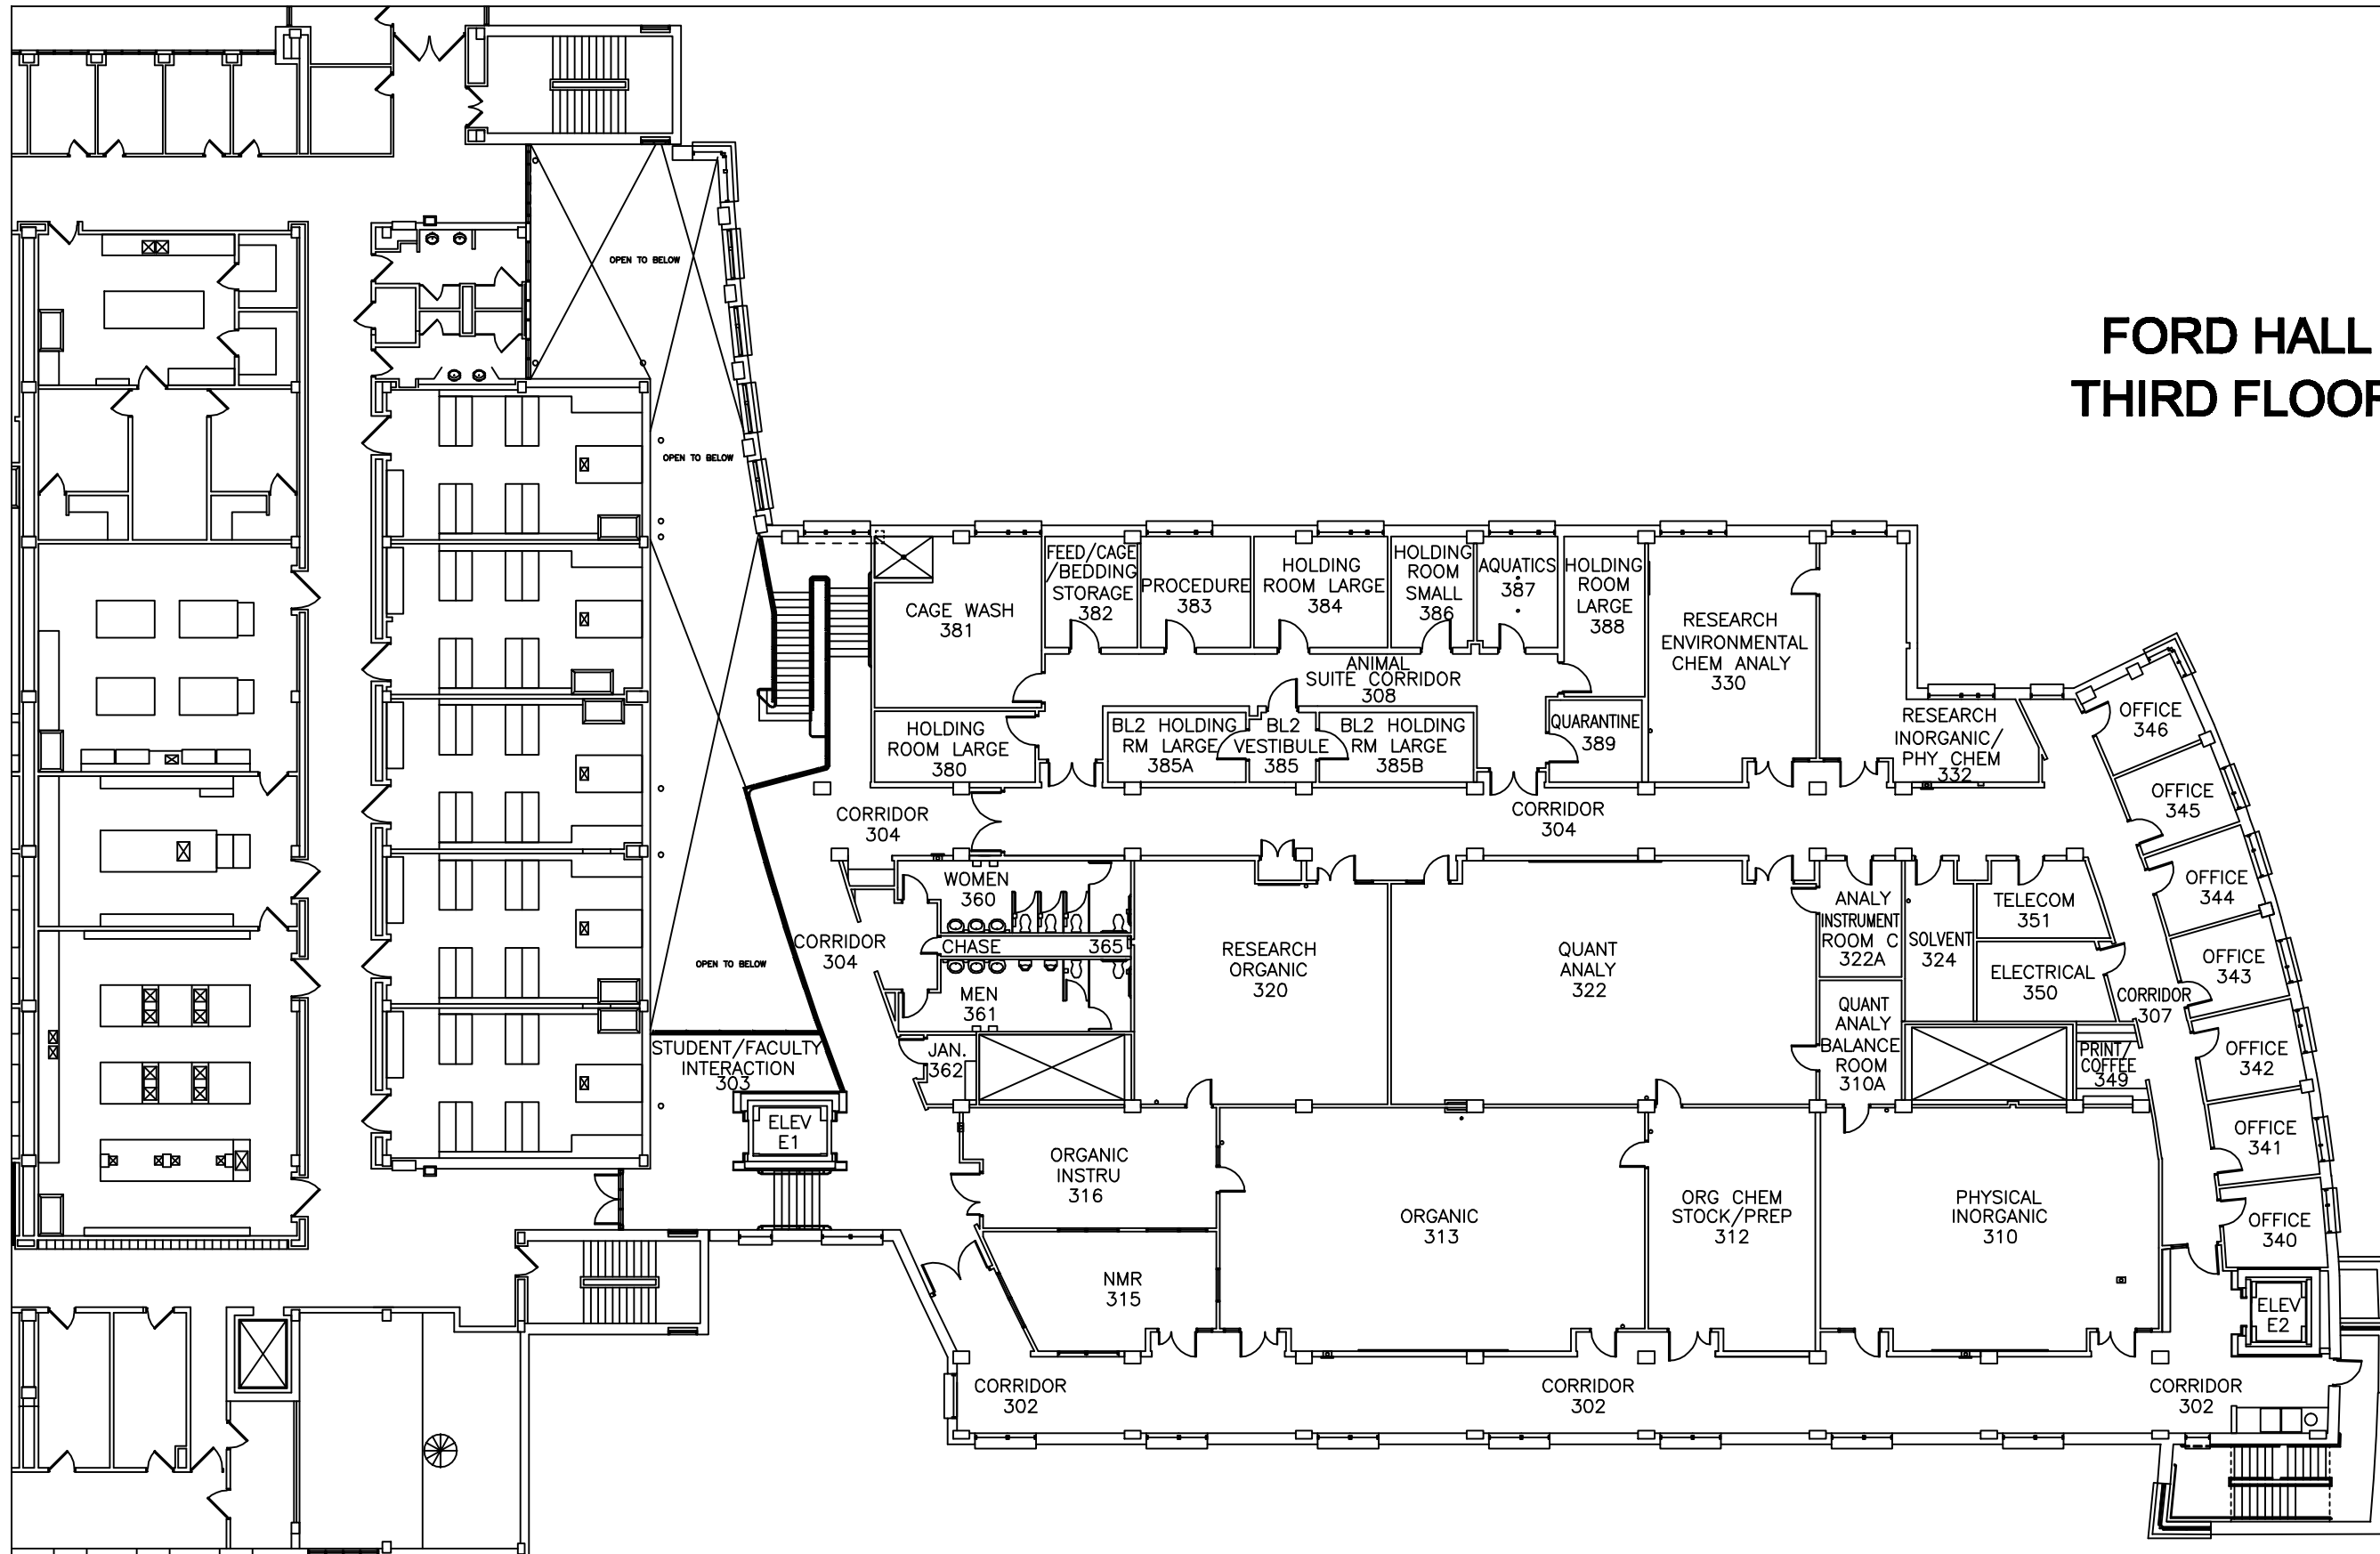

FORD HALL THIRD FLOOR

MINNESOTA STATE UNIVERSITY,
MANKATO

FACILITIES MANAGEMENT

Ford Hall
3rd Floor

Scale: 1"=20' Date: 8/19/2009
Drawn By: Mike Laxvold