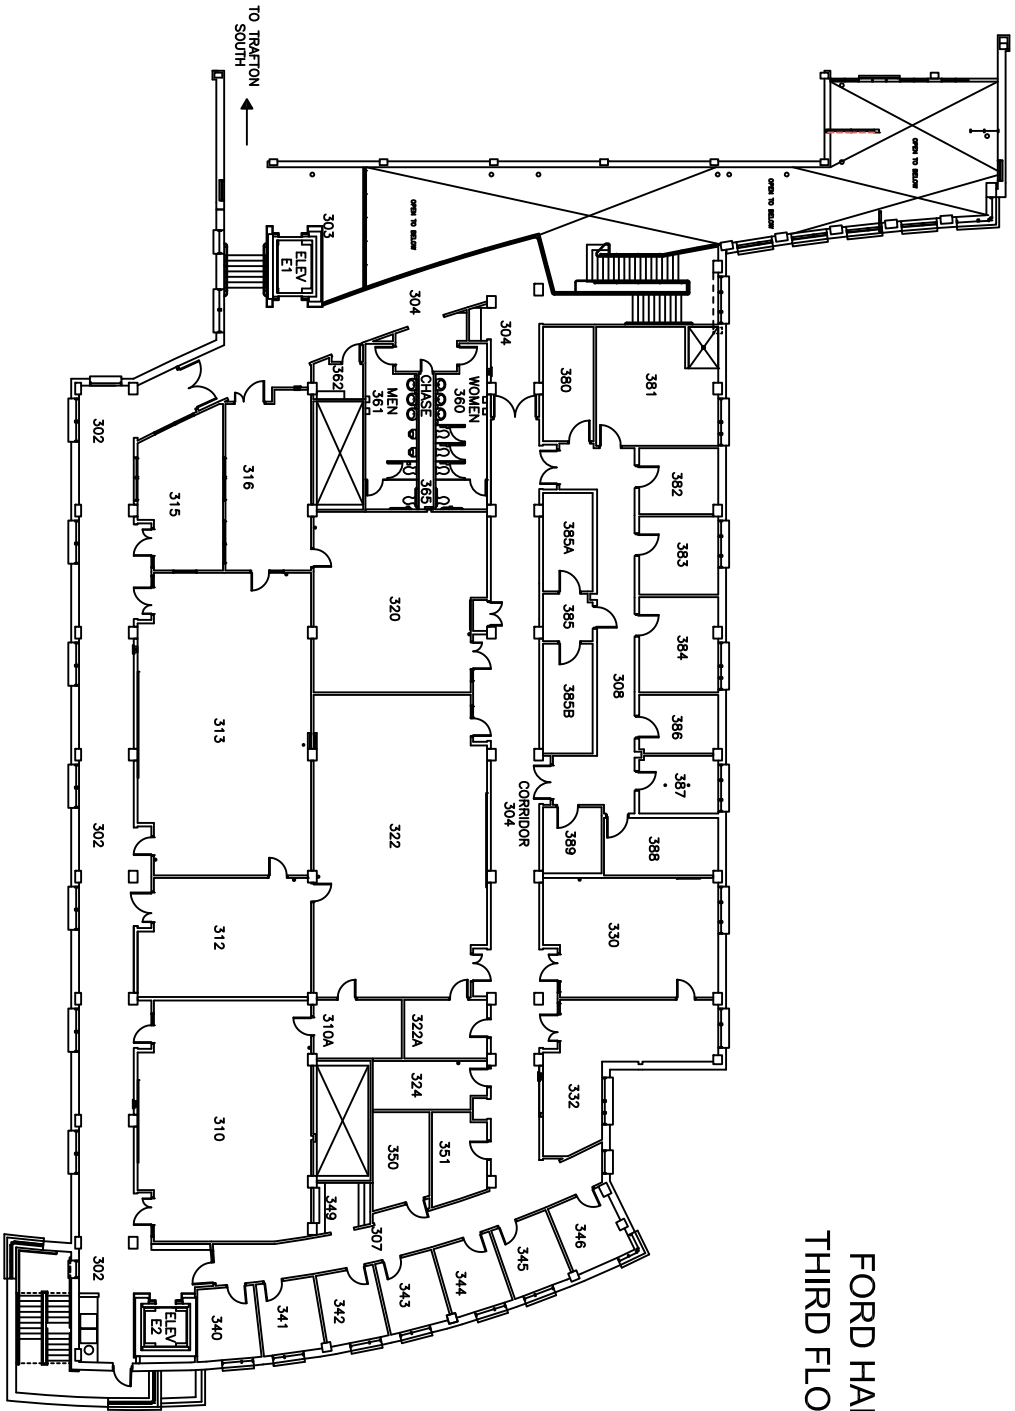

FORD HALL THIRD FLOOR

MINNESOTA STATE UNIVERSITY, MANKATO FACILITIES MANAGEMENT			
Ford Hall 3rd Floor		Scale: 1"=20' Drawn By: Travis Keananika	Date: 1/31/2012