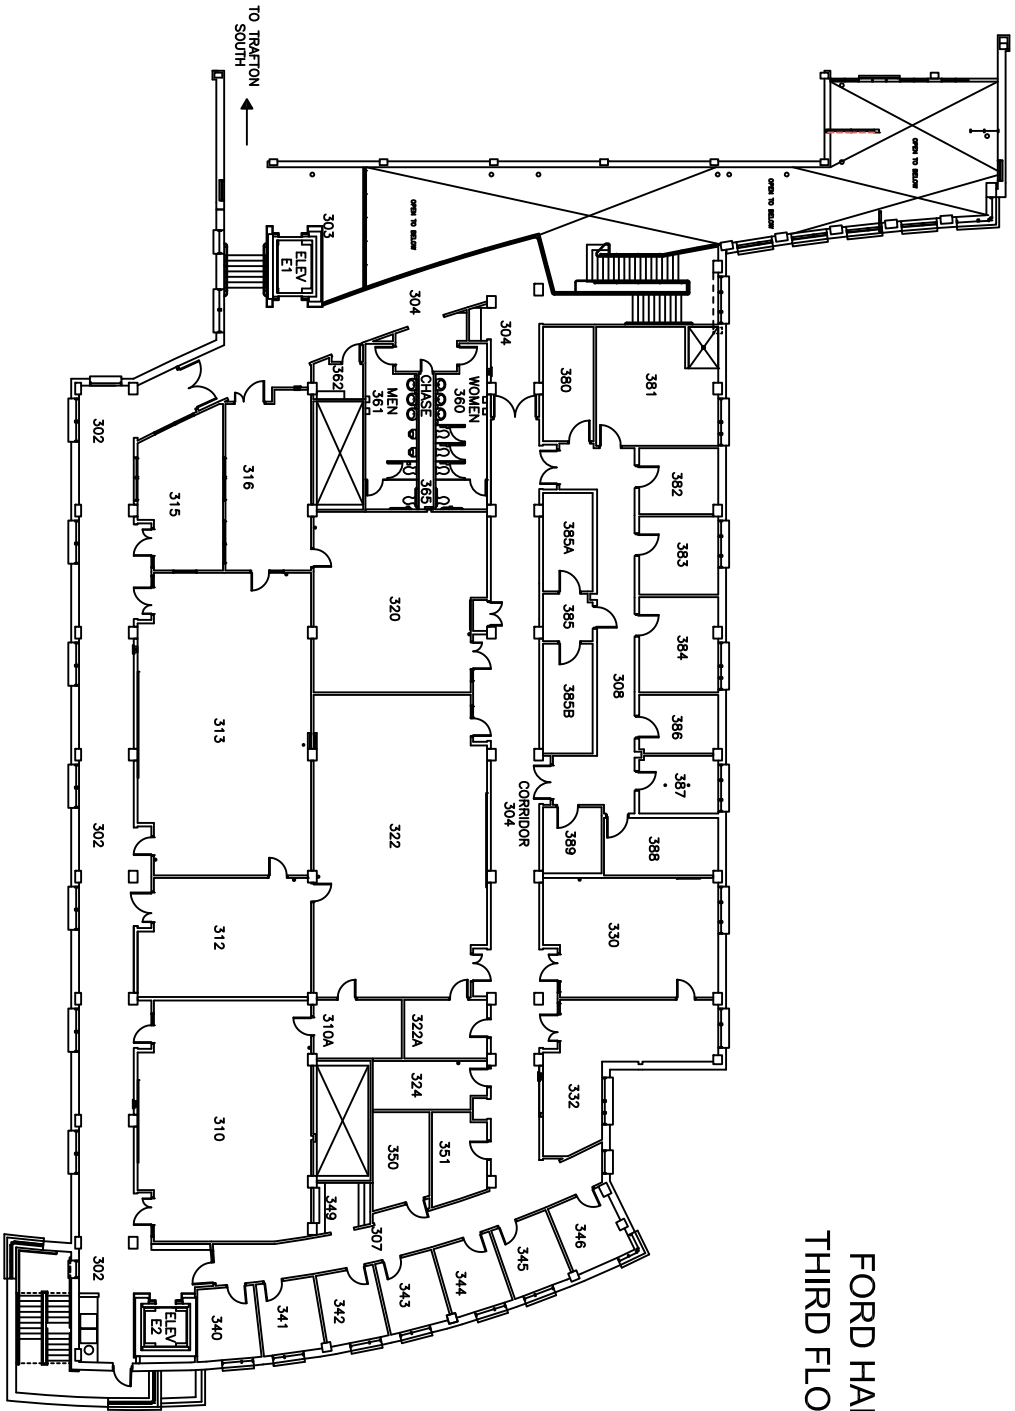

# FORD HALL THIRD FLOOR

MINNESOTA STATE UNIVERSITY, MANKATO FACILITIES MANAGEMENT			
Ford Hall 3rd Floor		Scale: 1"=20' Drawn By: Travis Keananika	Date: 1/31/2012