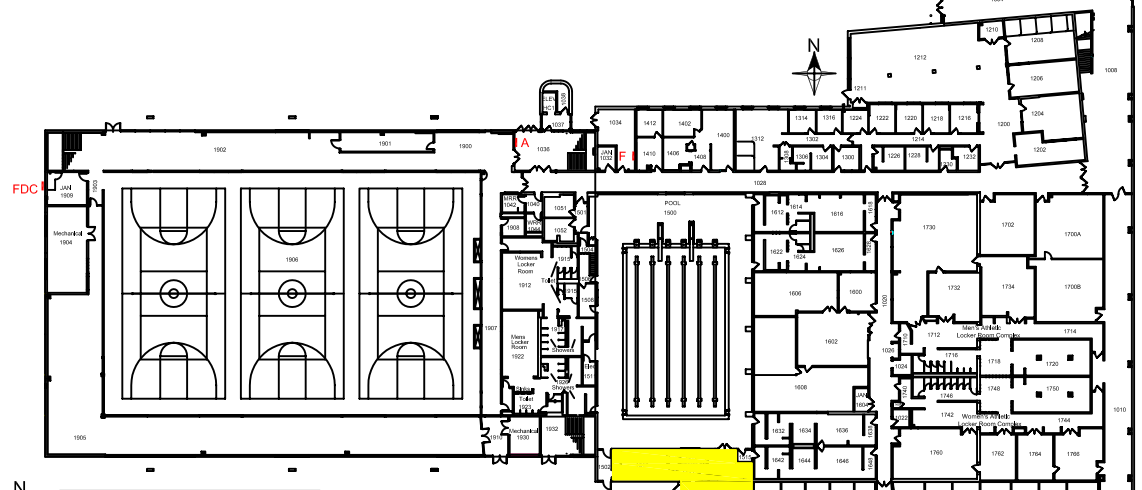

Fire Dept. Connection
FDC

A - Annunciator Panel
F - Fire Panel
FDC - Fire Dept. Connection

MINNESOTA STATE UNIVERSITY,
MANKATO
FACILITIES MANAGEMENT

Olio Rec. Center
1st Floor
Date: 2/25/2008
Drawn By: Mike Lexvold

MINNESOTA STATE UNIVERSITY,
MANKATO
FACILITIES MANAGEMENT

Highland Center
1st Floor
Date: 2/25/2008
Drawn By: Mike Lexvold

F, Highland
F, Myers

MINNESOTA STATE UNIVERSITY,
MANKATO
FACILITIES MANAGEMENT

Highland Complex
1st Floor

Scale: 1"=60' Date: 2/25/2008
Drawn By: Mike Lexvold