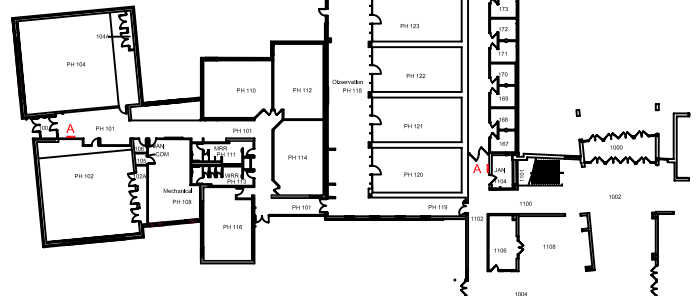

Fire Dept. Connection
FDC

A - Annunciator Panel
F - Fire Panel
FDC - Fire Dept. Connection

MINNESOTA STATE UNIVERSITY,
MANKATO
FACILITIES MANAGEMENT

Olio Rec. Center
1st Floor
Date: 2/25/2008
Drawn By: Mike Lexvold

MINNESOTA STATE UNIVERSITY,
MANKATO
FACILITIES MANAGEMENT

Highland Center
1st Floor
Date: 2/25/2008
Drawn By: Mike Lexvold

F, Highland
F, Myers

MINNESOTA STATE UNIVERSITY,
MANKATO
FACILITIES MANAGEMENT

Highland Complex
1st Floor

Scale: 1"=60' Date: 2/25/2008
Drawn By: Mike Lexvold