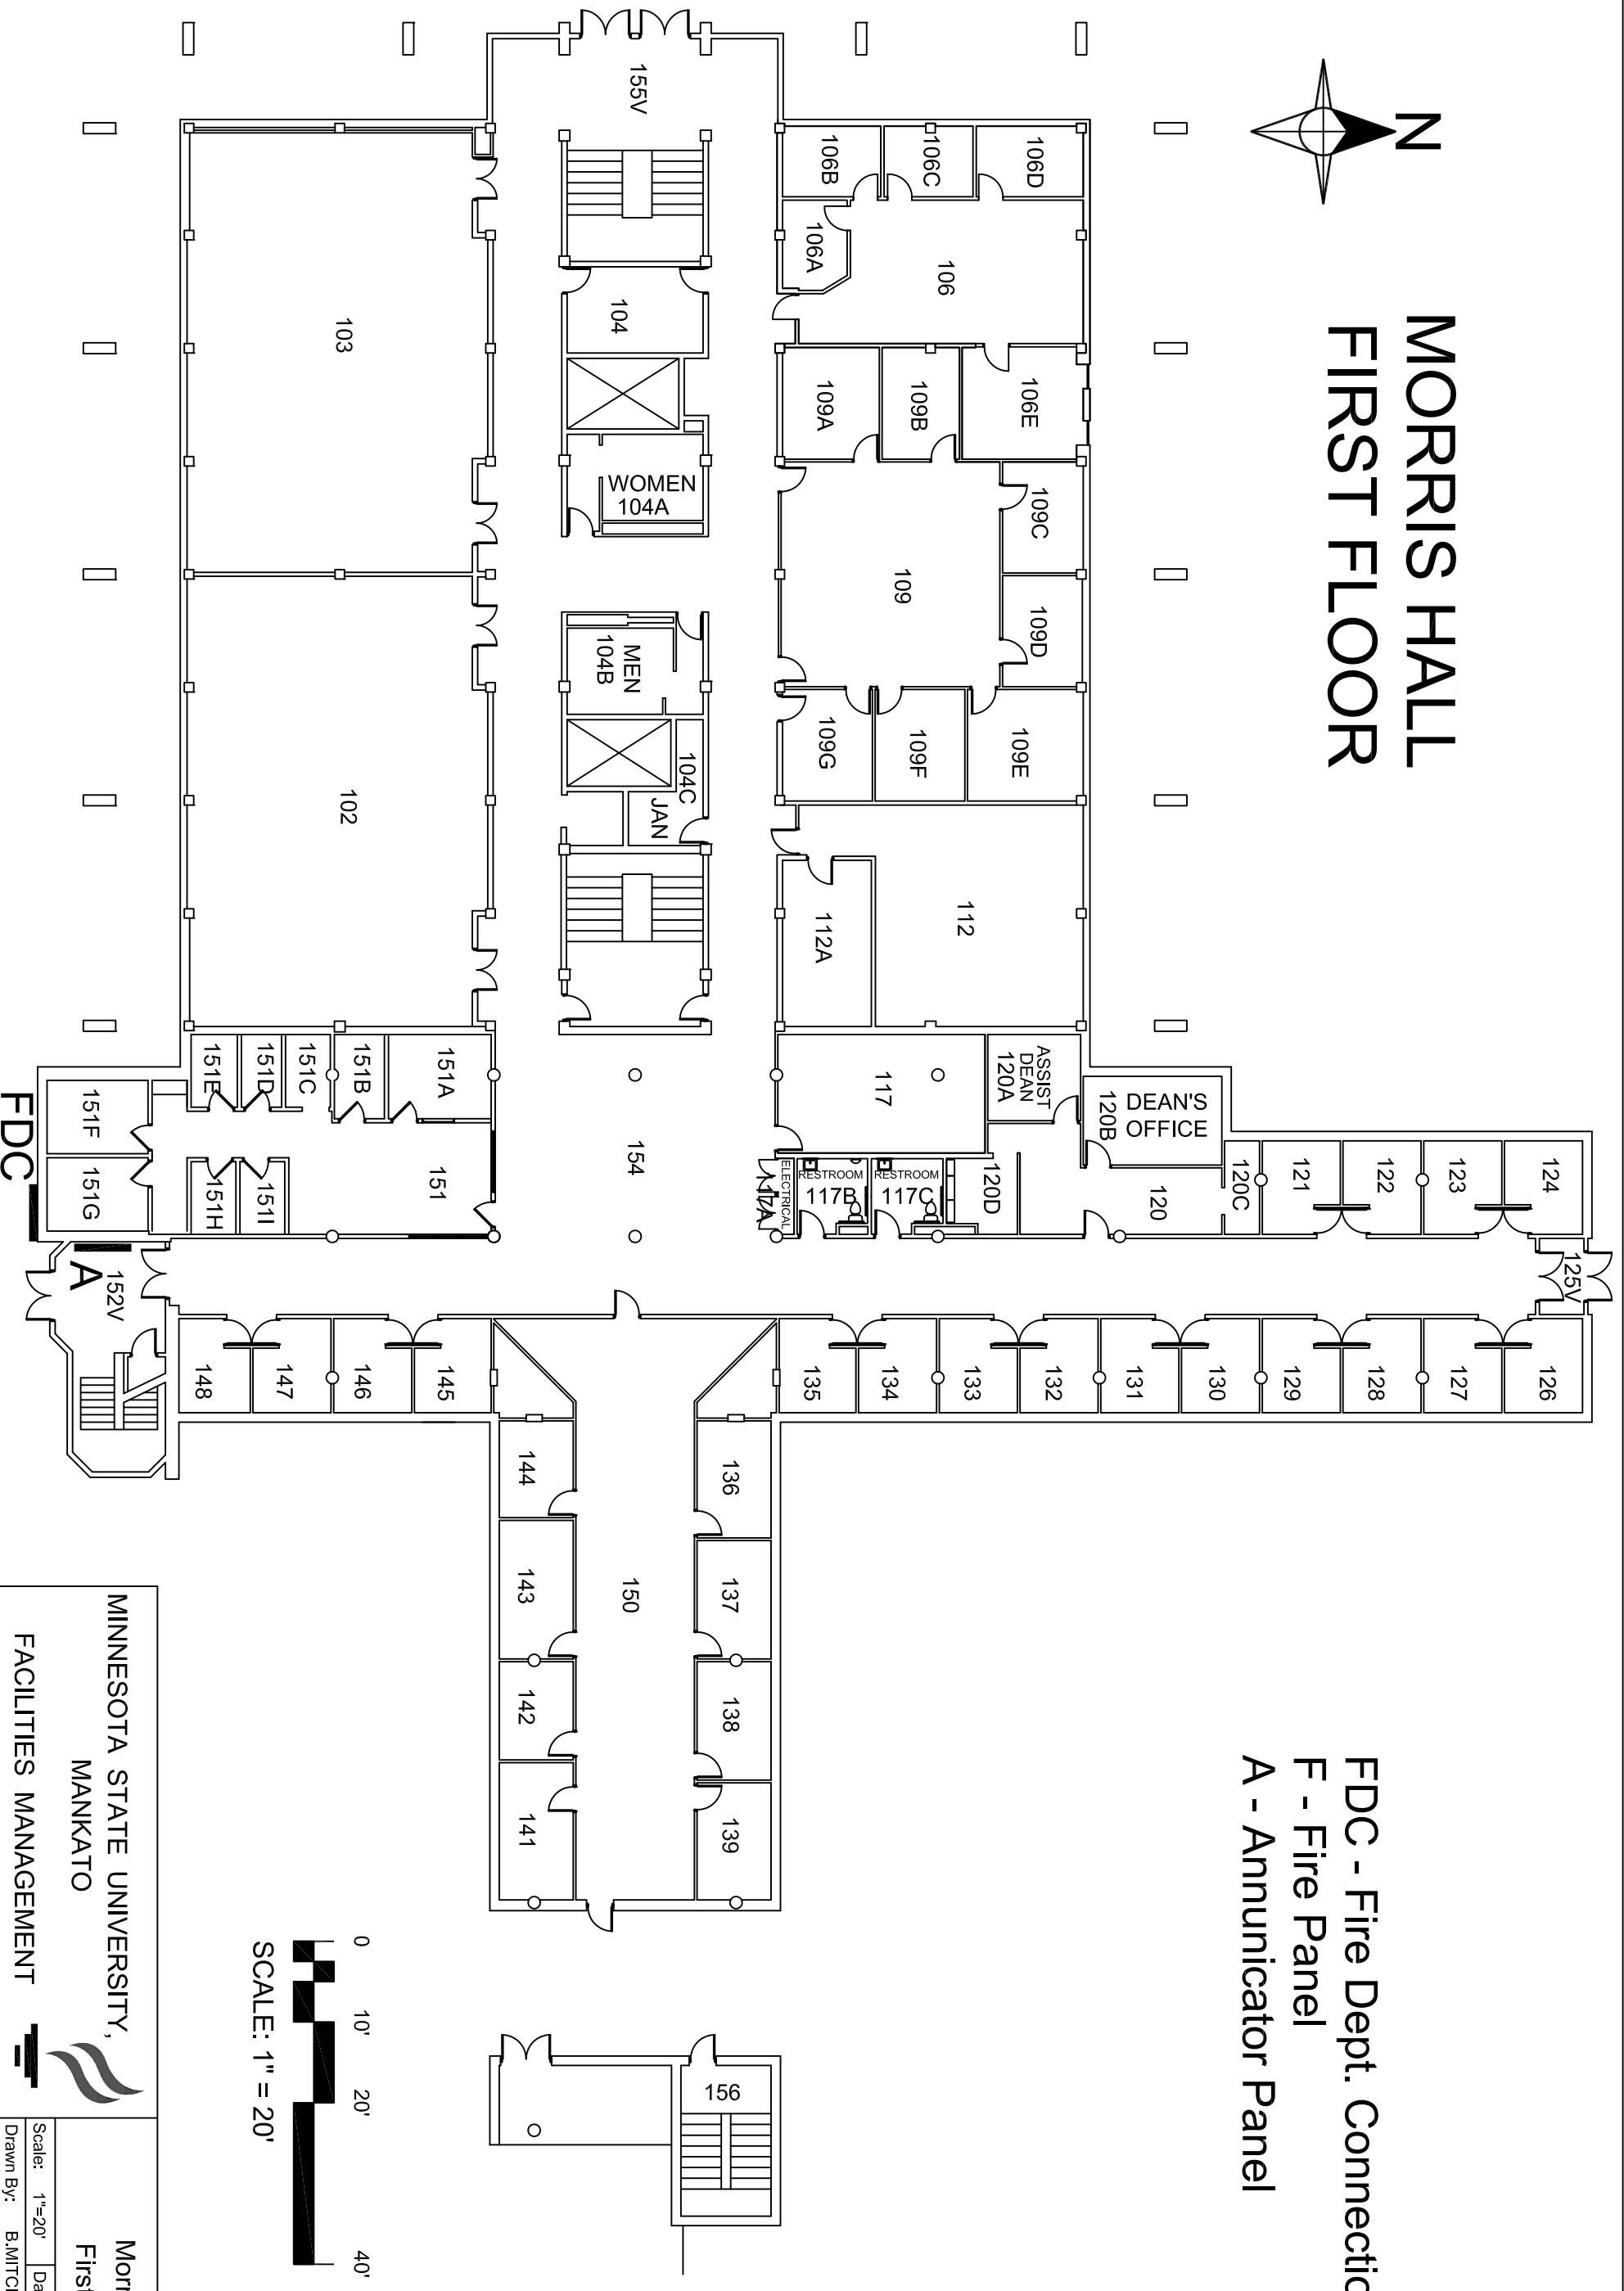

MORRIS HALL FIRST FLOOR

FDC - Fire Dept. Connection
 F - Fire Panel
 A - Annunciator Panel

MINNESOTA STATE UNIVERSITY, MANKATO FACILITIES MANAGEMENT		Morris Hall First Floor
		Scale: 1"=20' Date: 11 10 2015 Drawn By: B.MITCHELL