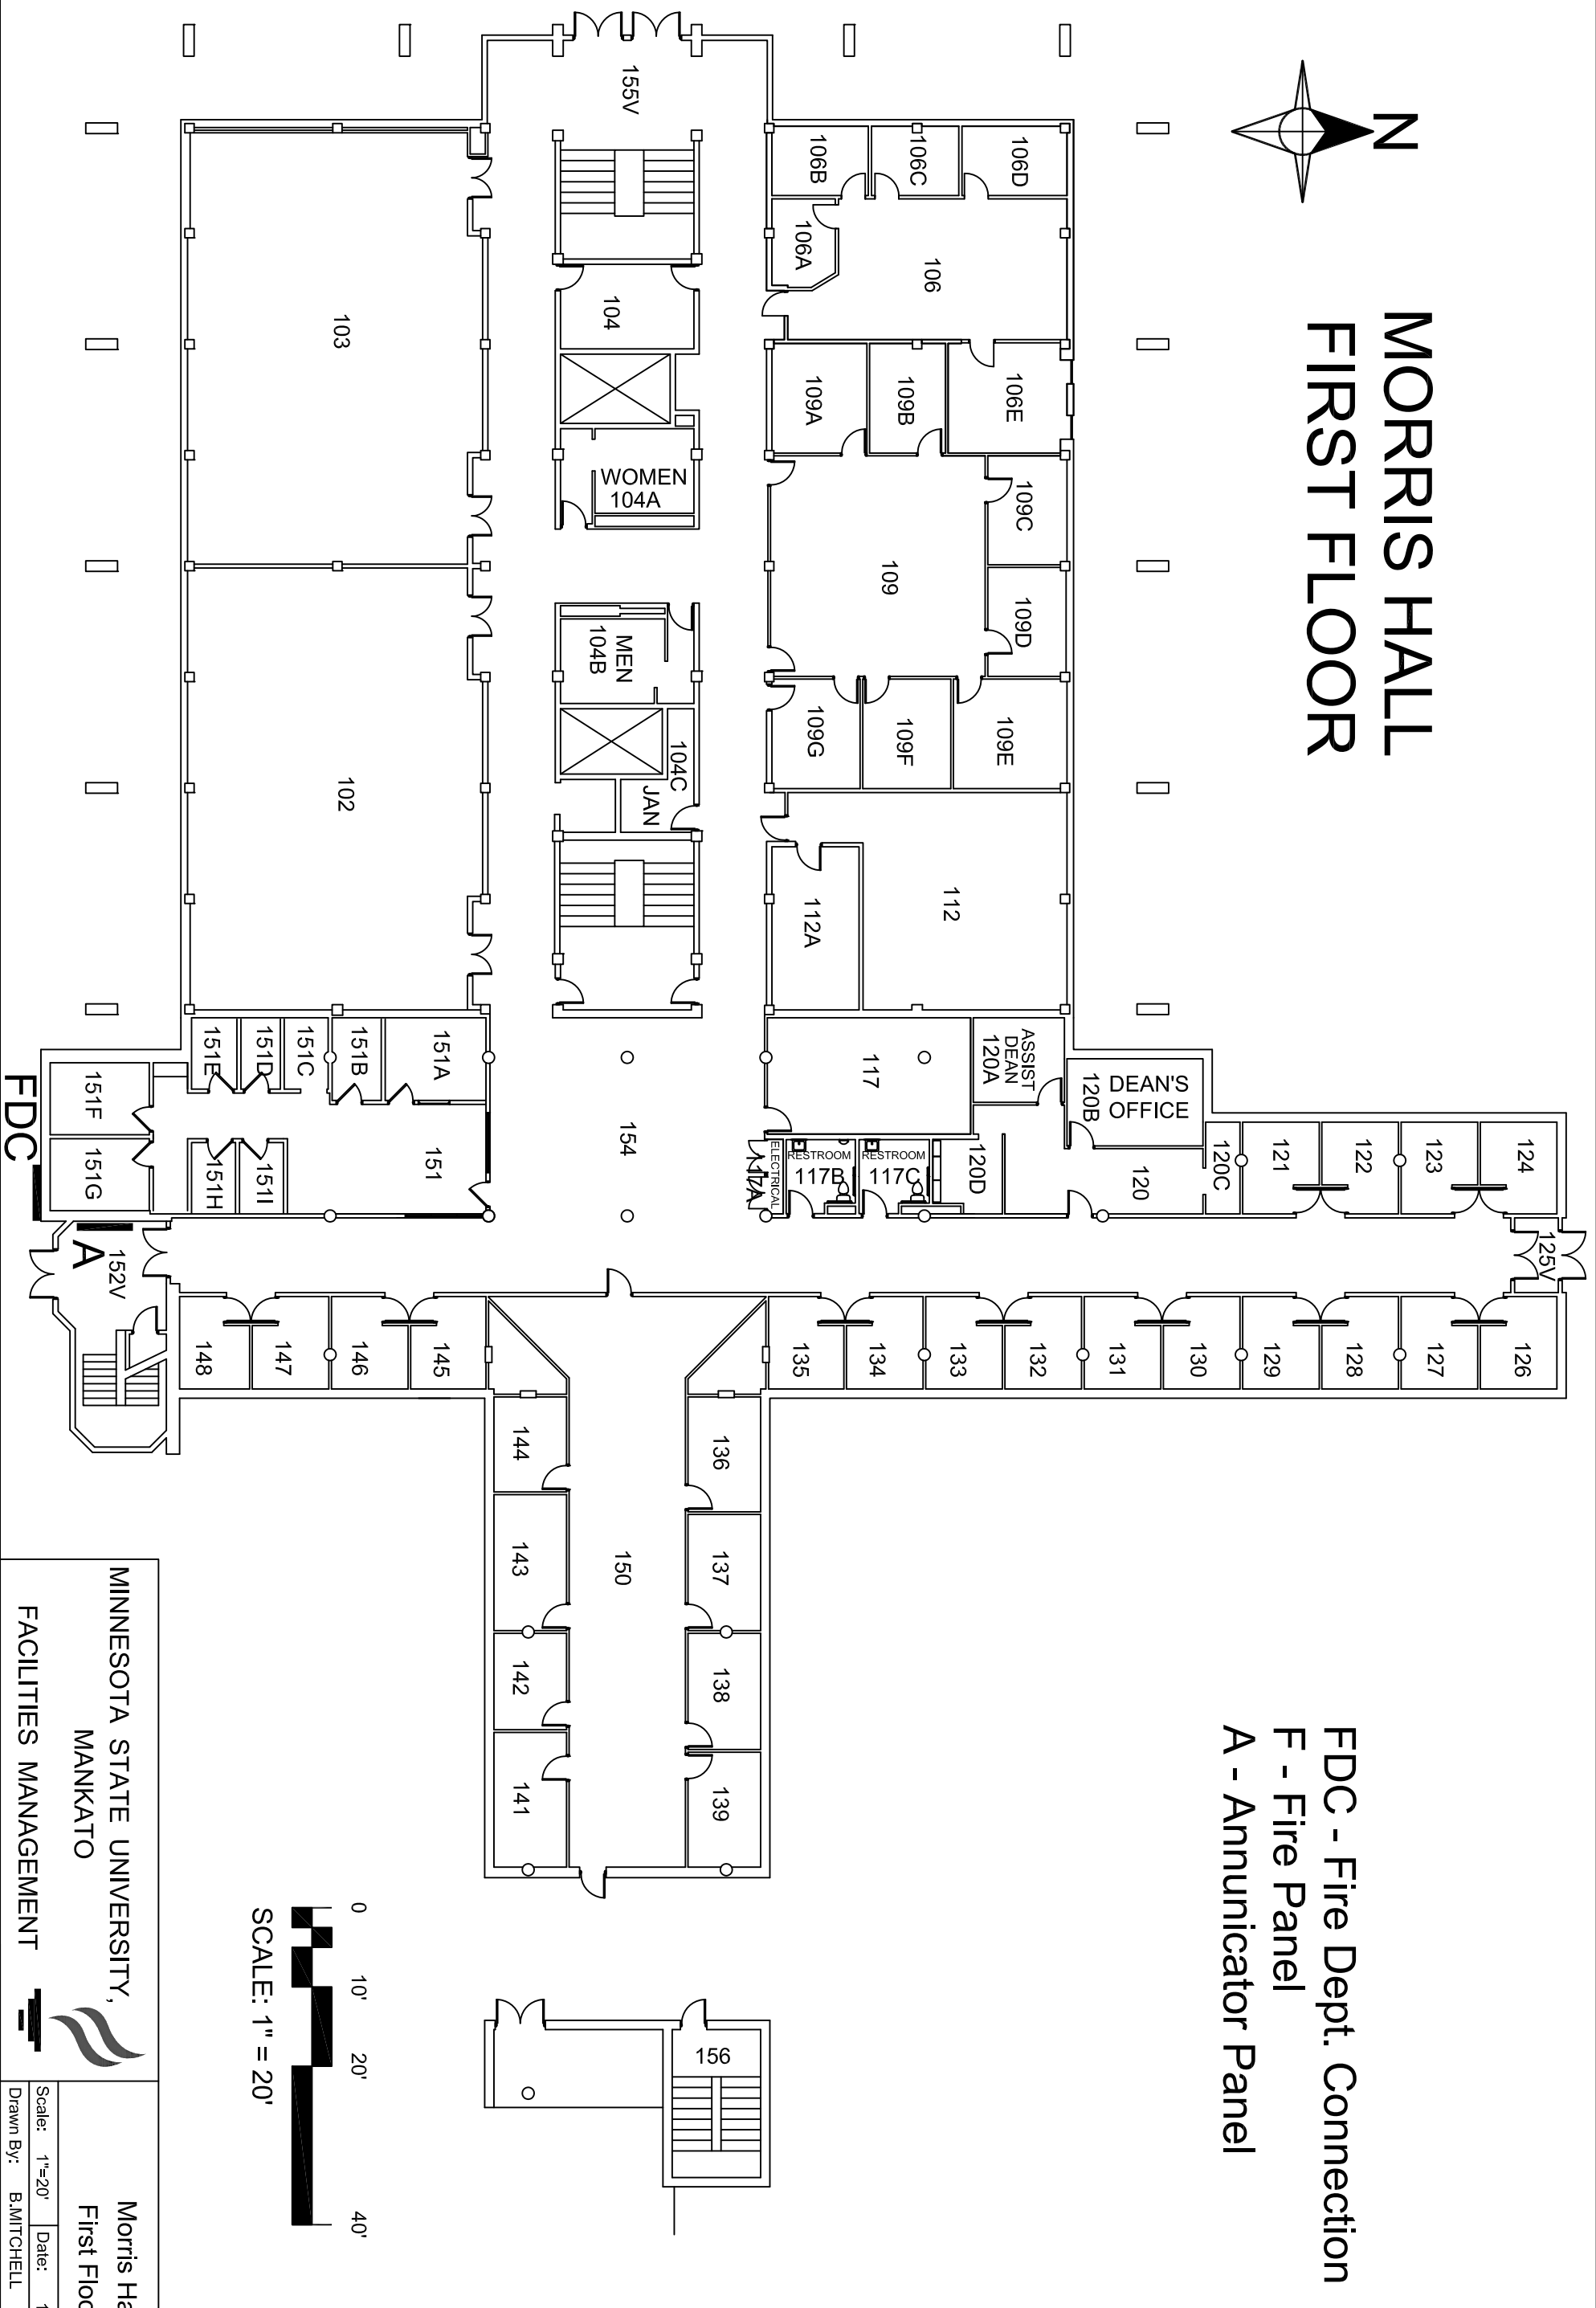

MORRIS HALL FIRST FLOOR

FDC - Fire Dept. Connection
 F - Fire Panel
 A - Annunciator Panel

MINNESOTA STATE UNIVERSITY, MANKATO FACILITIES MANAGEMENT		
Morris Hall First Floor		
Scale: 1"=20'	Date: 11 10 2015	Drawn By: B.MITCHELL