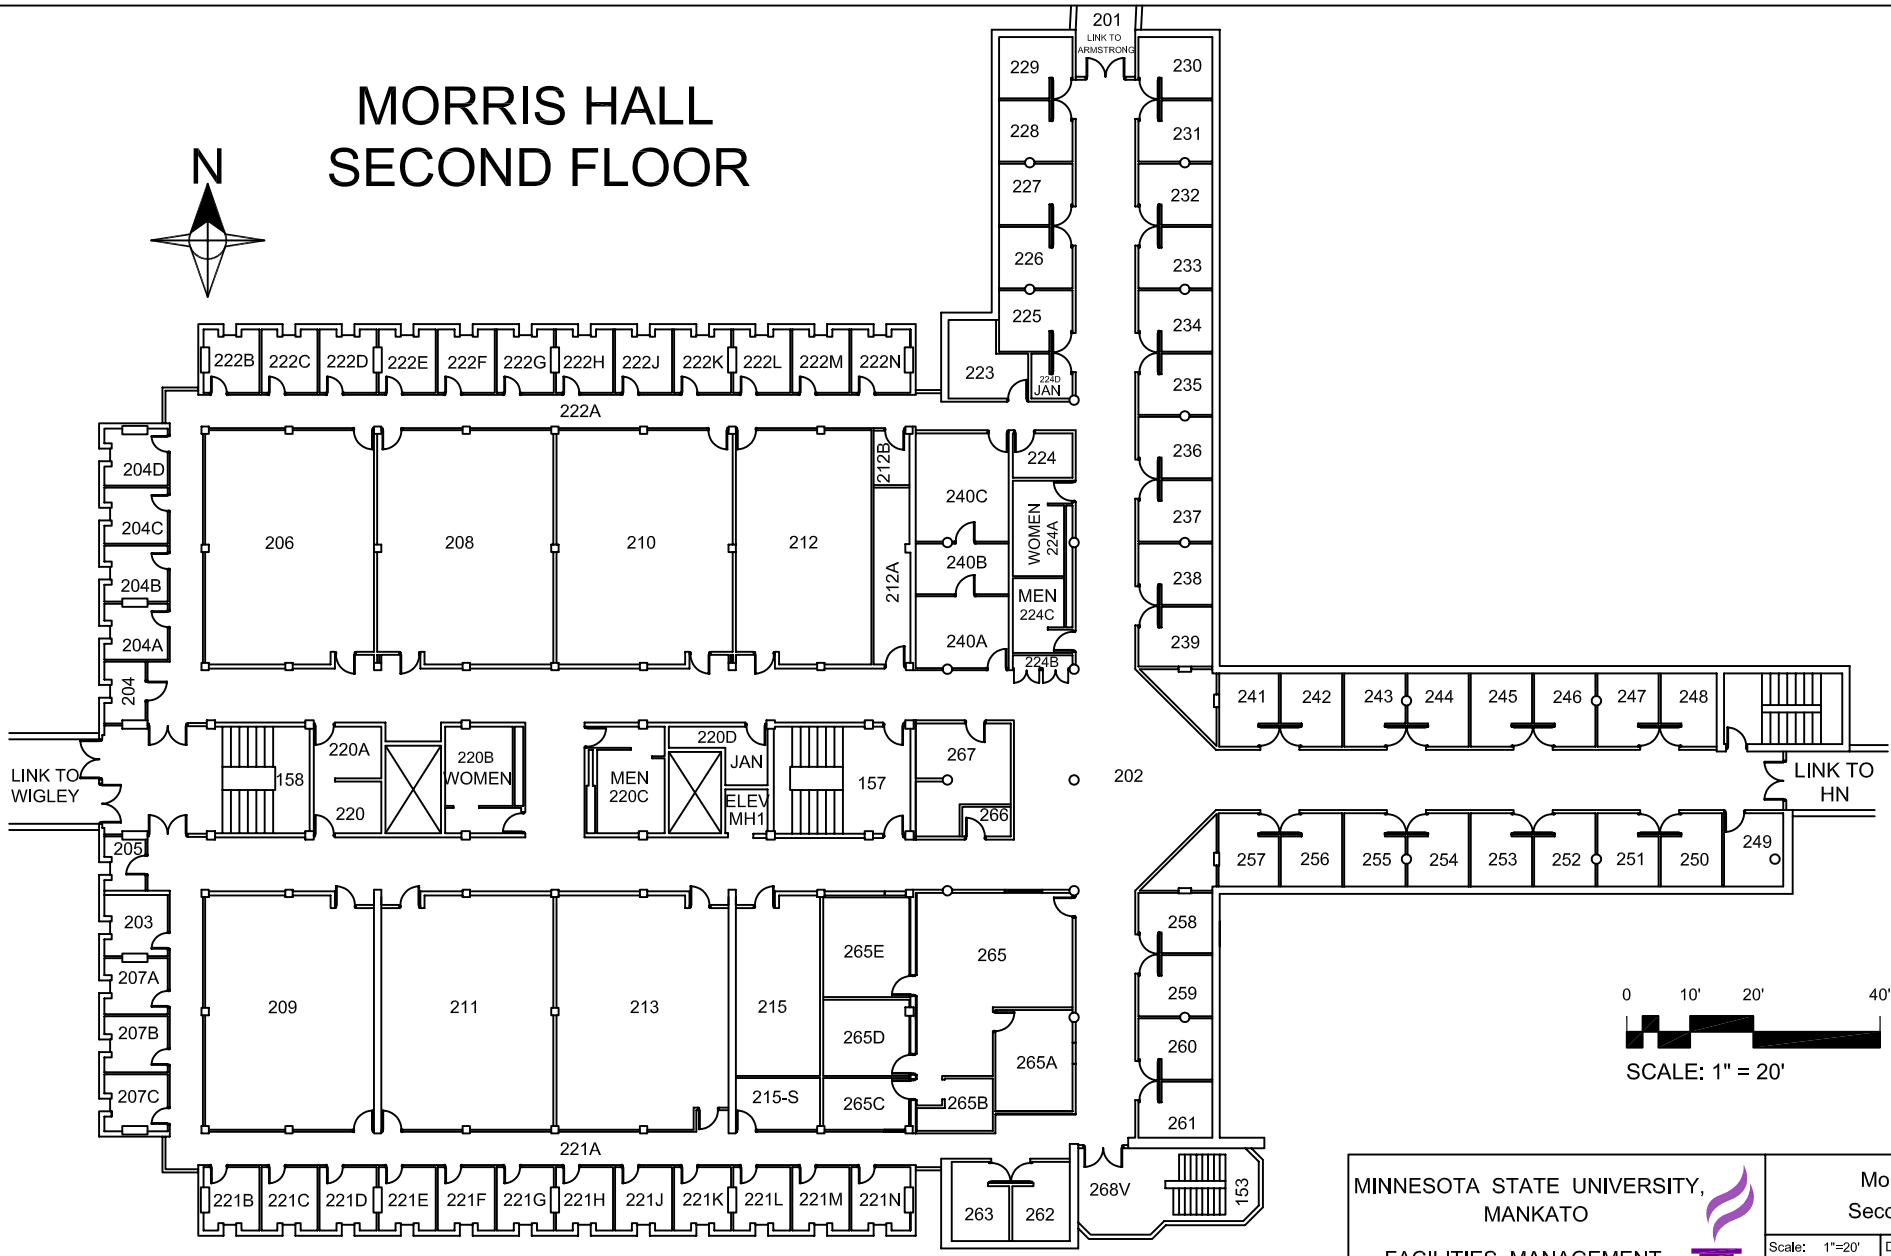

MORRIS HALL SECOND FLOOR

MINNESOTA STATE UNIVERSITY,
MANKATO
FACILITIES MANAGEMENT

Morris Hall
Second Floor

Scale: 1"=20' | Date: 8/22/2007
Drawn By: Mike Lexvold