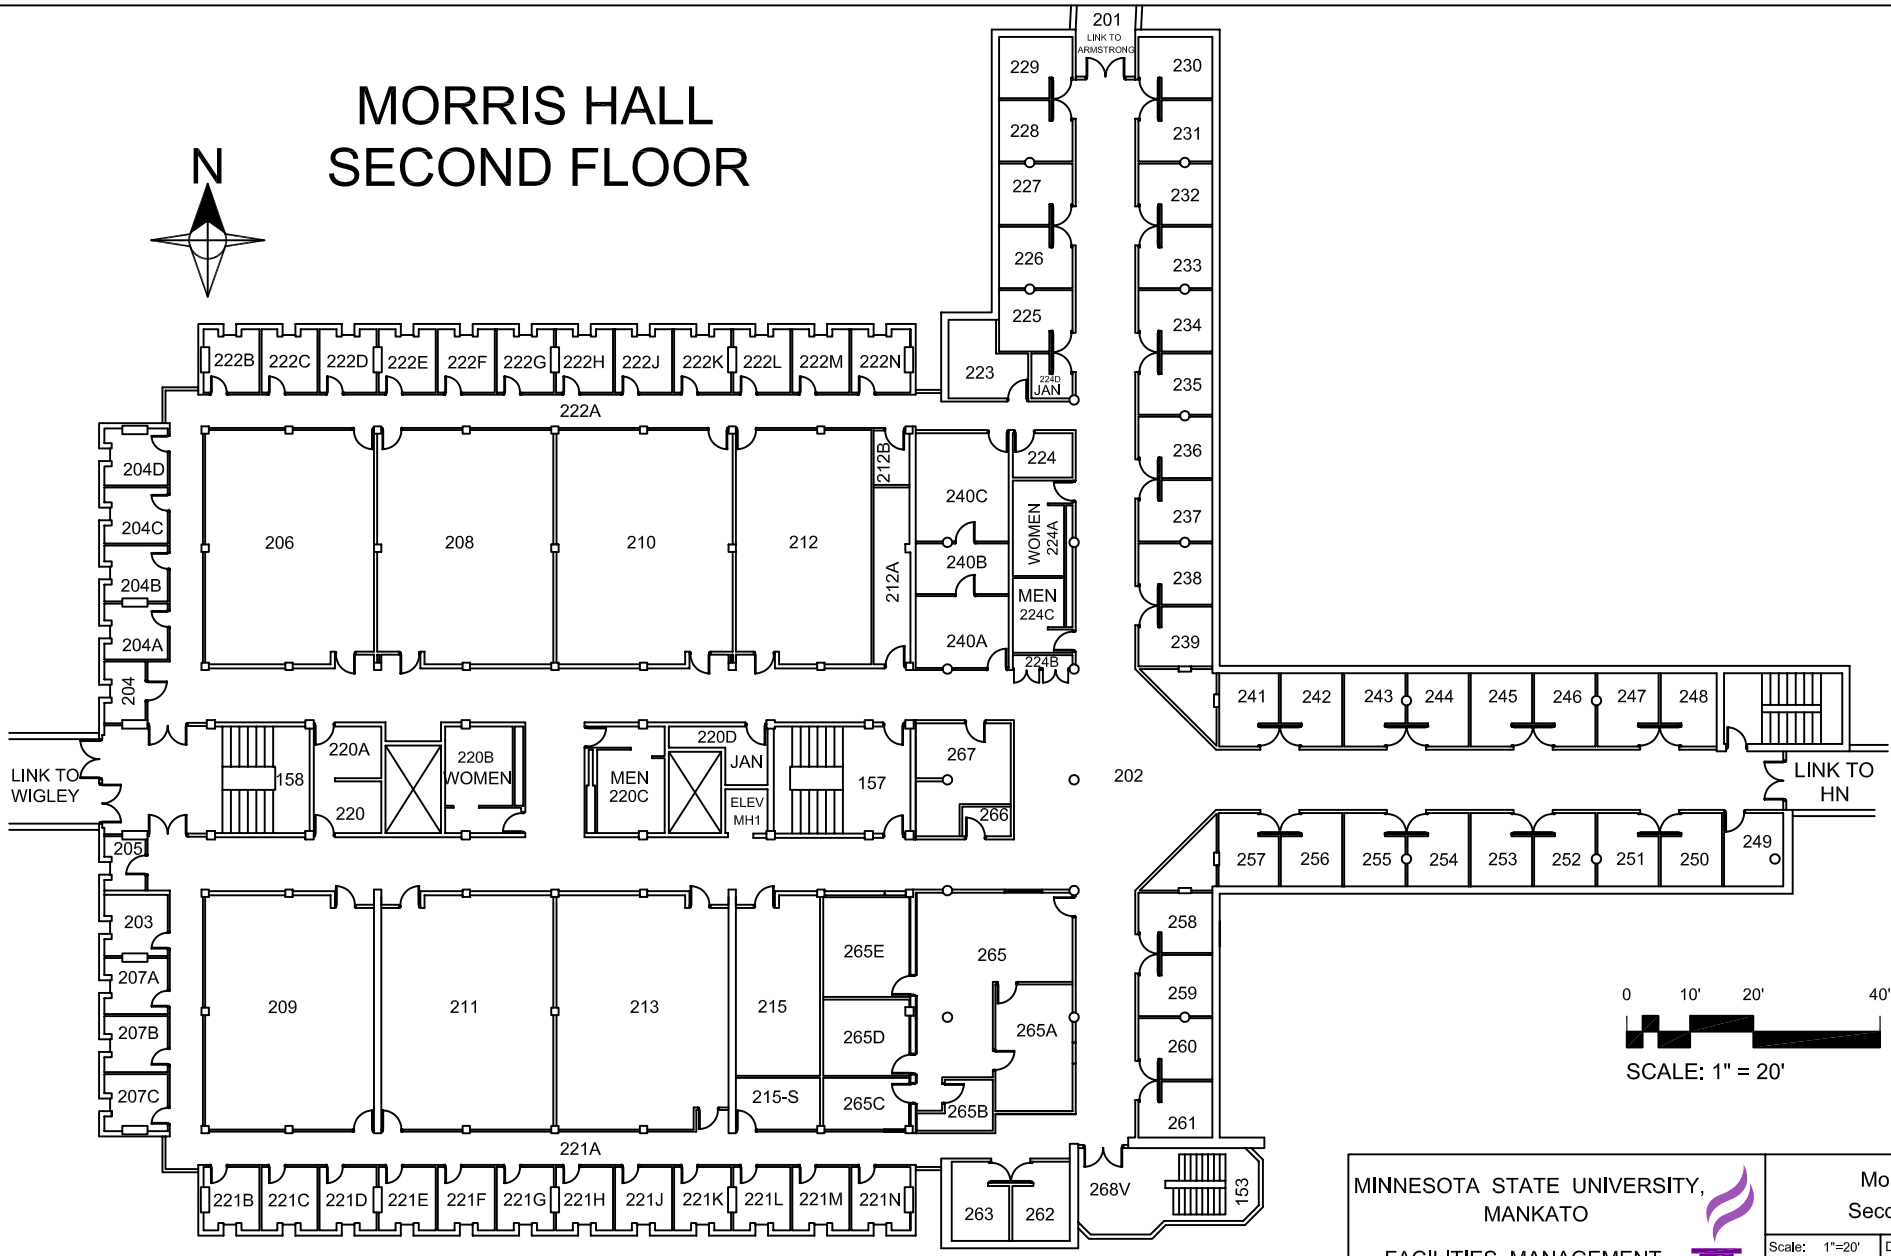

# MORRIS HALL SECOND FLOOR

MINNESOTA STATE UNIVERSITY, MANKATO			Morris Hall Second Floor	
FACILITIES MANAGEMENT			Scale: 1"=20'	Date: 8/1/2008
		Drawn By: Mike Lexvold		