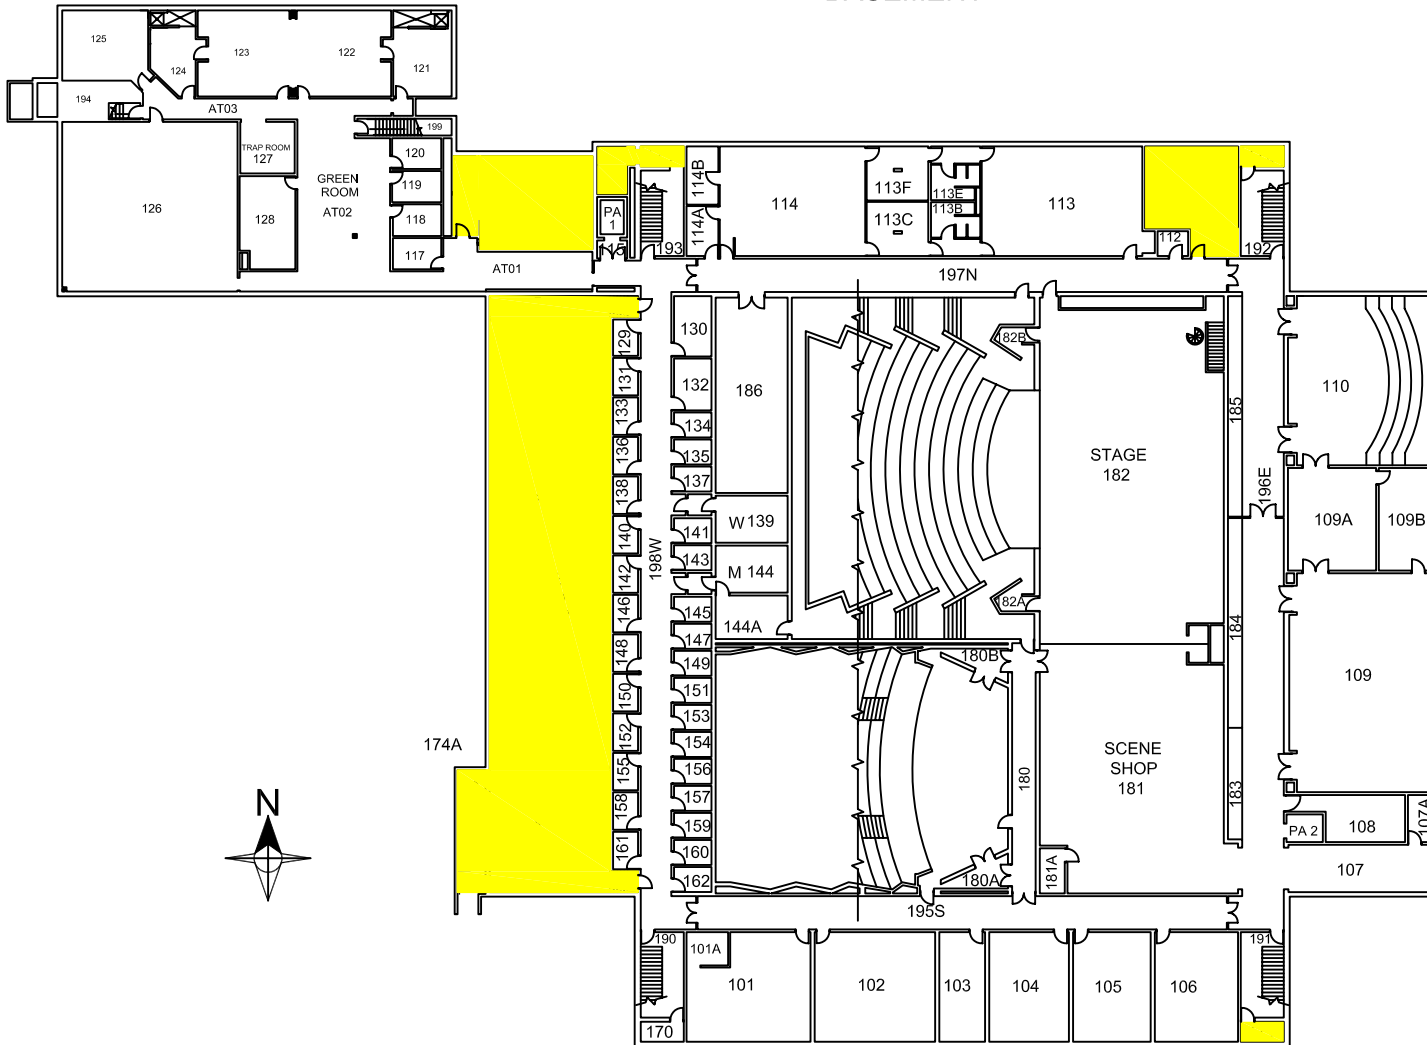

# PERFORMING ARTS CENTER BASEMENT

0 15' 30' 60'

SCALE: 1"=30'

MINNESOTA STATE UNIVERSITY,  
MANKATO  
FACILITIES MANAGEMENT

Performing Arts Center  
Basement

Scale: 1" = 30' Date: 4/21/2010

Drawn By: Mike Lexvold