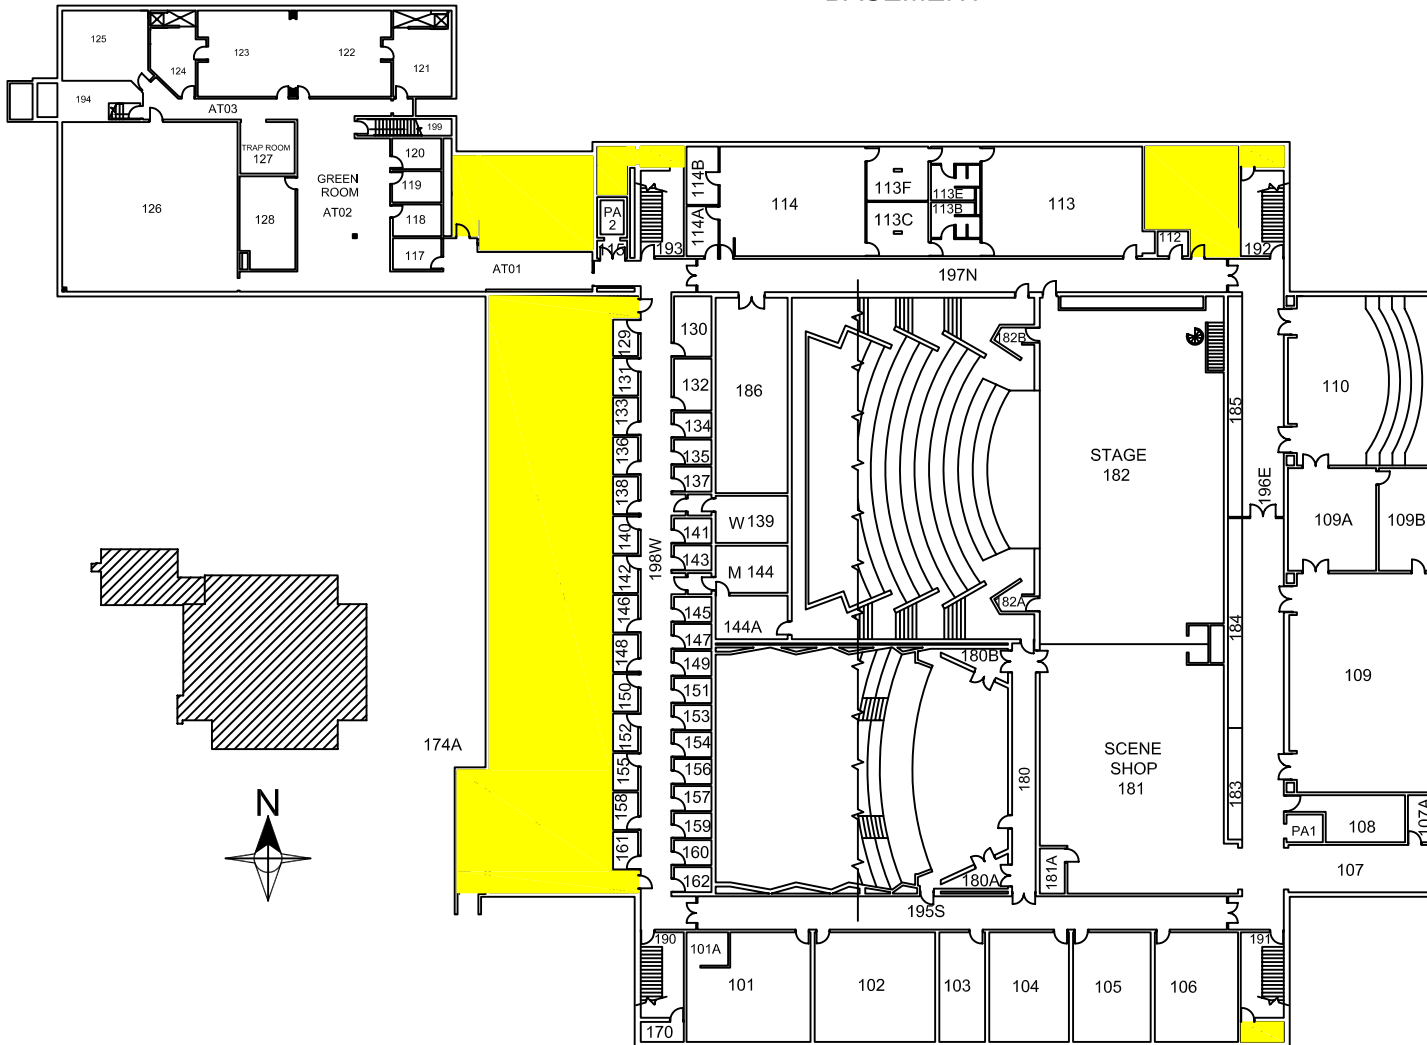

PERFORMING ARTS CENTER BASEMENT

MINNESOTA STATE UNIVERSITY,
MANKATO
FACILITIES MANAGEMENT

Performing Arts Center
Basement

Scale: 1" = 30' Date: 8/29/2007
Drawn By: Mike Lexvold