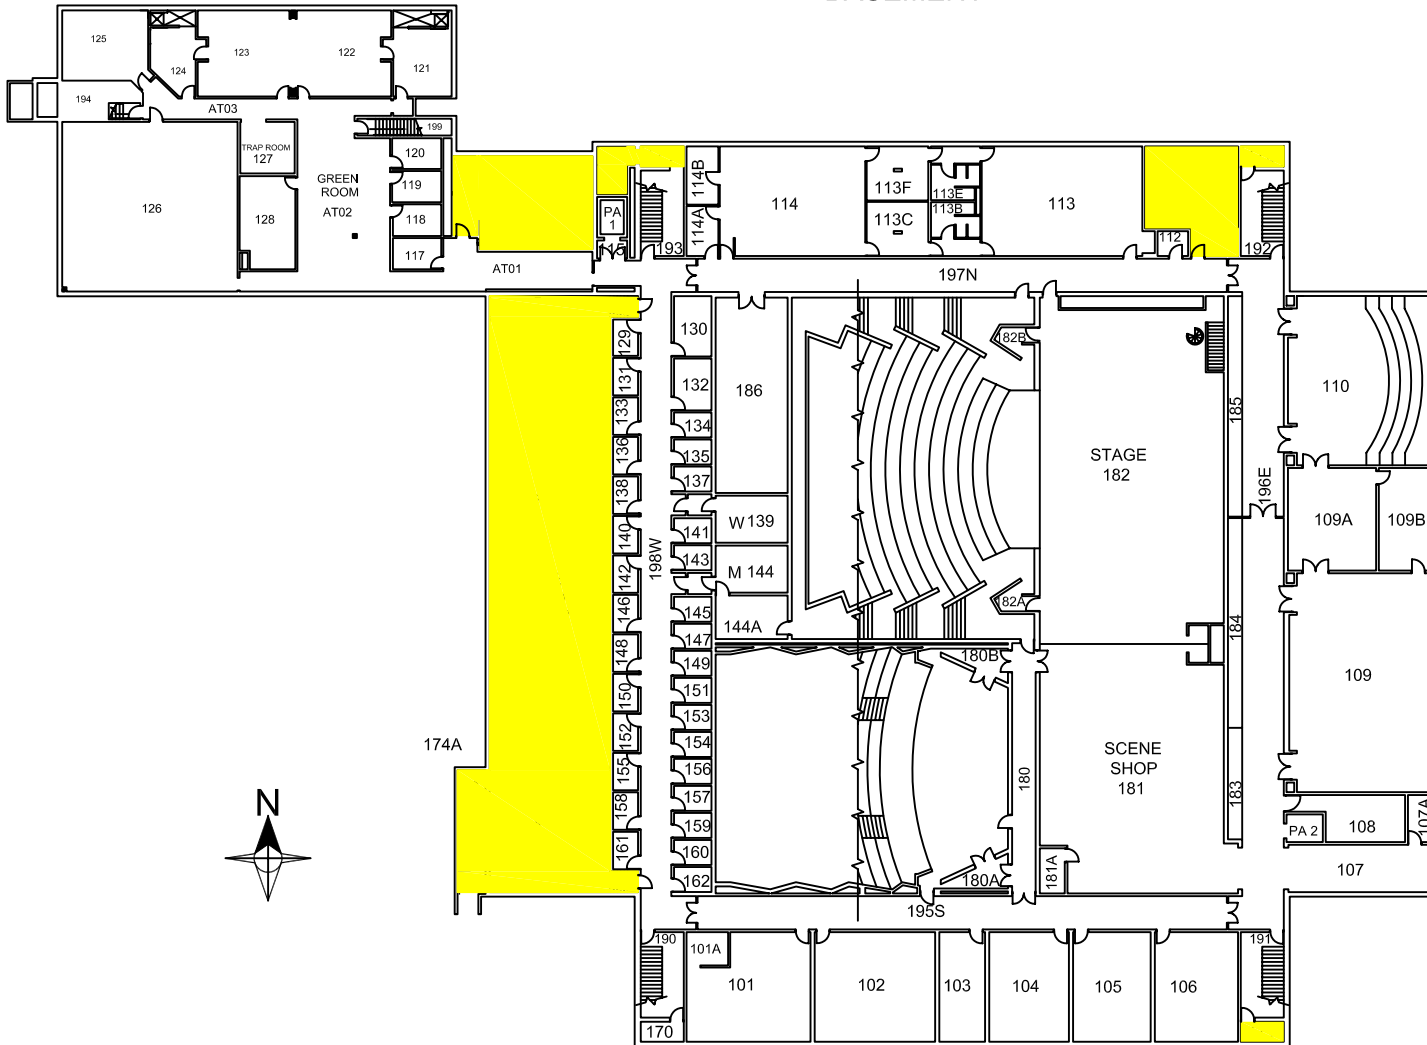

PERFORMING ARTS CENTER BASEMENT

0 15' 30' 60'

SCALE: 1"=30'

MINNESOTA STATE UNIVERSITY,
MANKATO
FACILITIES MANAGEMENT

Performing Arts Center
Basement

Scale: 1" = 30' Date: 4/21/2010

Drawn By: Mike Lexvold