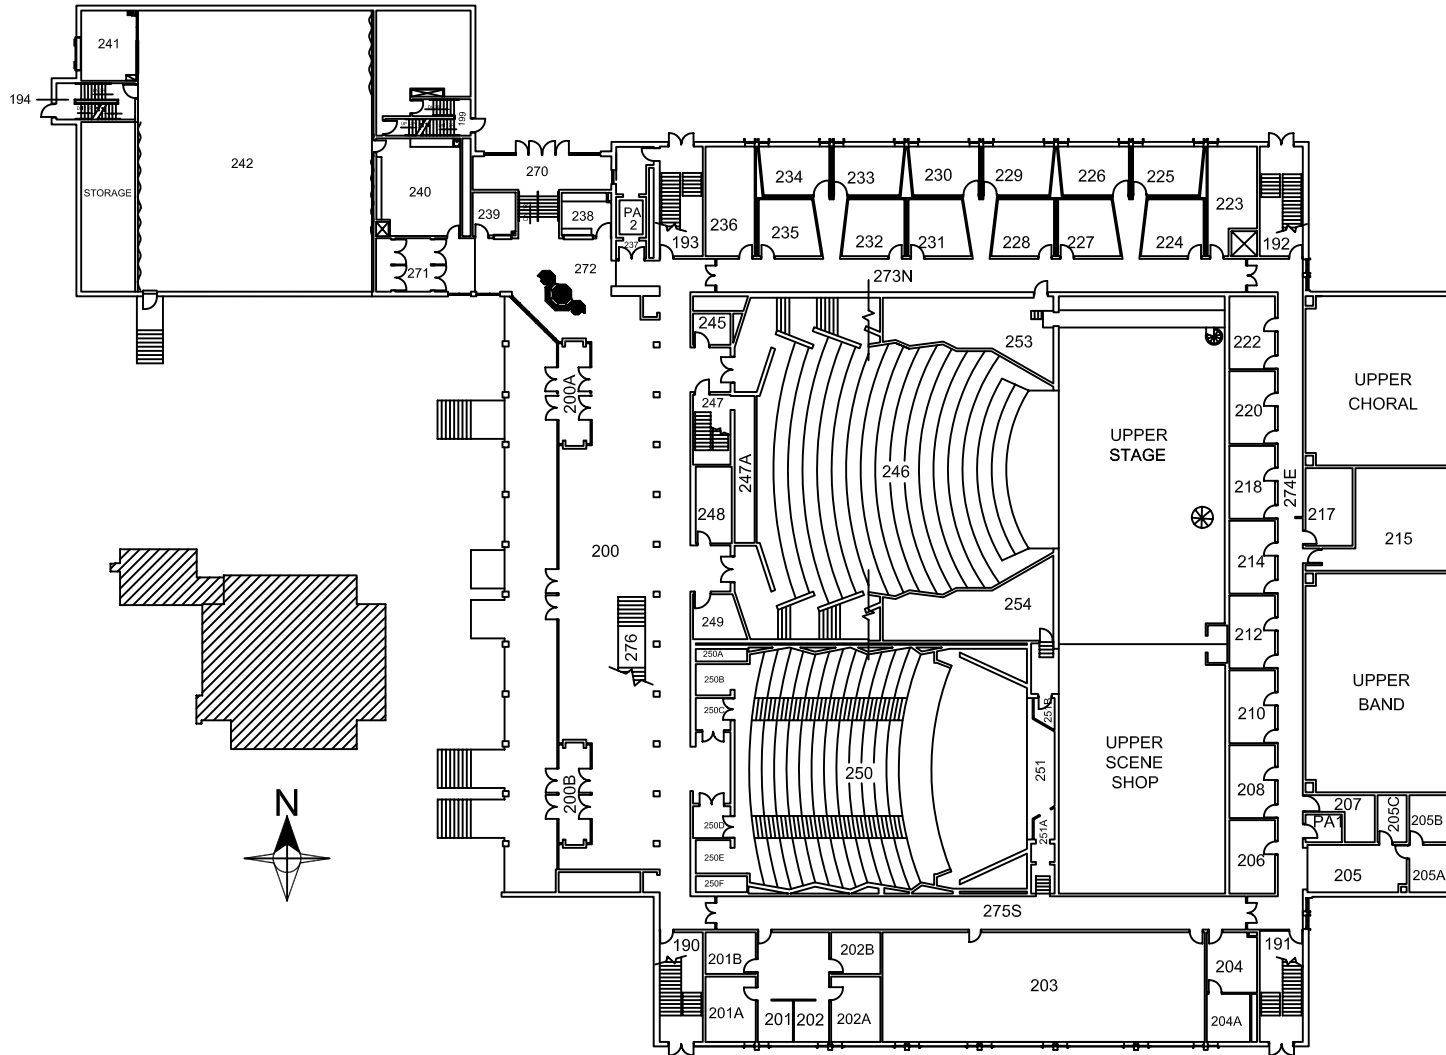

PERFORMING ARTS CENTER MAIN LEVEL

0 15' 30' 60'

SCALE: 1"=30'

MINNESOTA STATE UNIVERSITY,
MANKATO
FACILITIES MANAGEMENT

Performing Arts Center
Main Level

Scale: 1" = 30' Date: 6/29/2007

Drawn By: Mike Lexvold