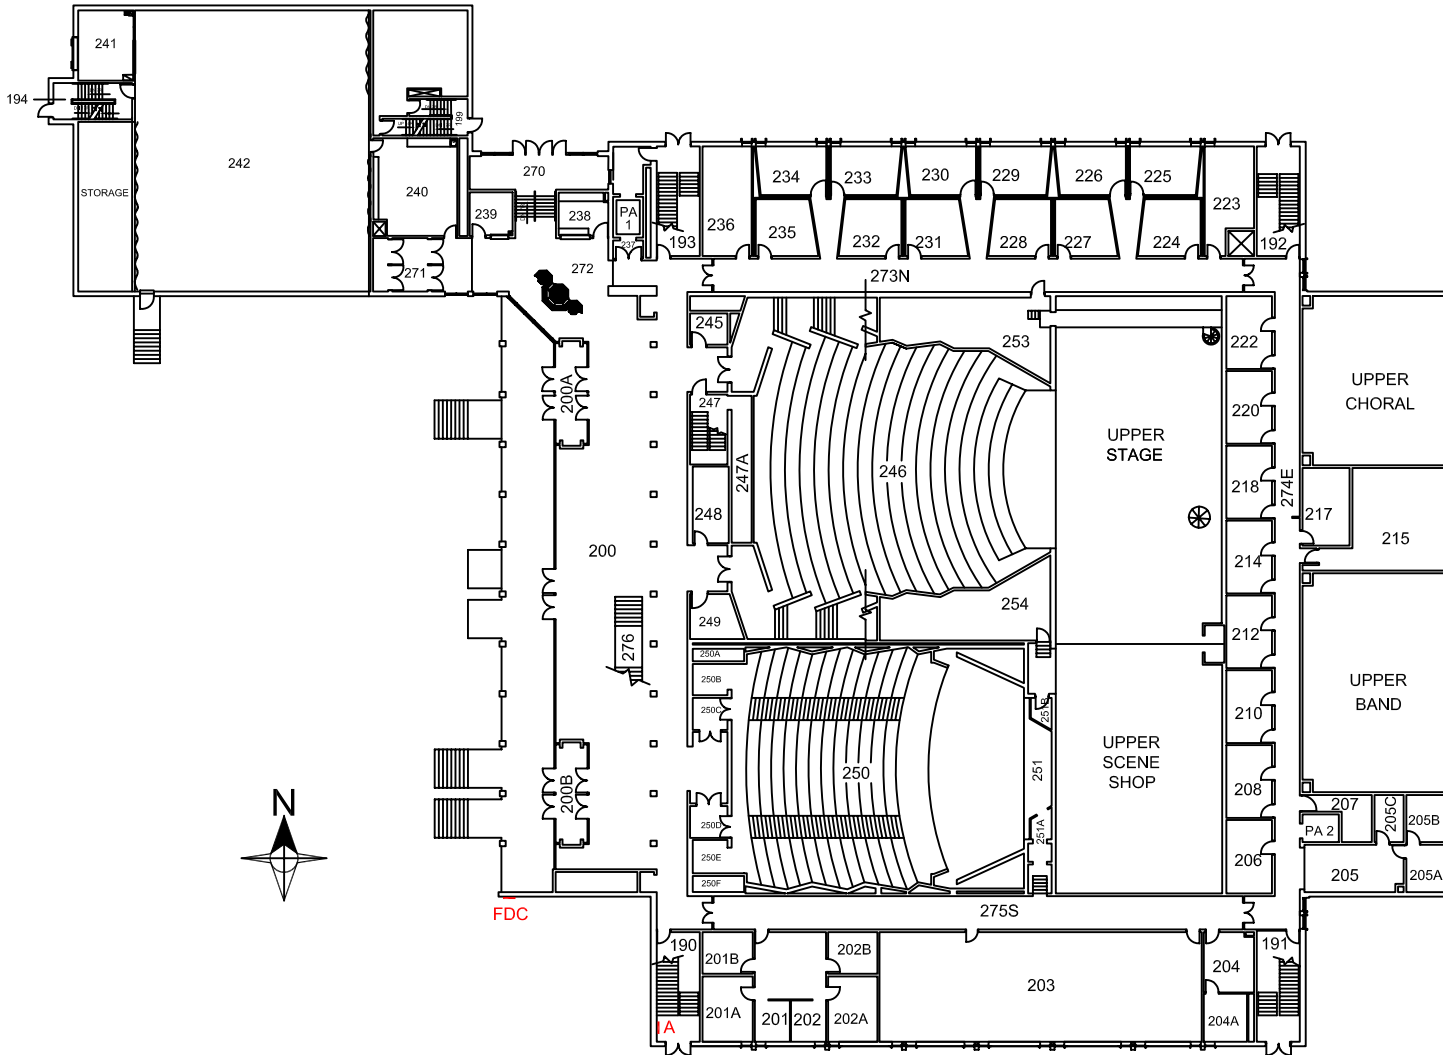

PERFORMING ARTS CENTER MAIN LEVEL

A - Annunciator Panel
 F - Fire Panel
 FDC - Fire Dept. Connection

0 15' 30' 60'

SCALE: 1"=30'

MINNESOTA STATE UNIVERSITY,
 MANKATO
 FACILITIES MANAGEMENT

Performing Arts Center
 Main Level

Scale: 1" = 30' Date: 4/21/2010

Drawn By: Mike Lexvold