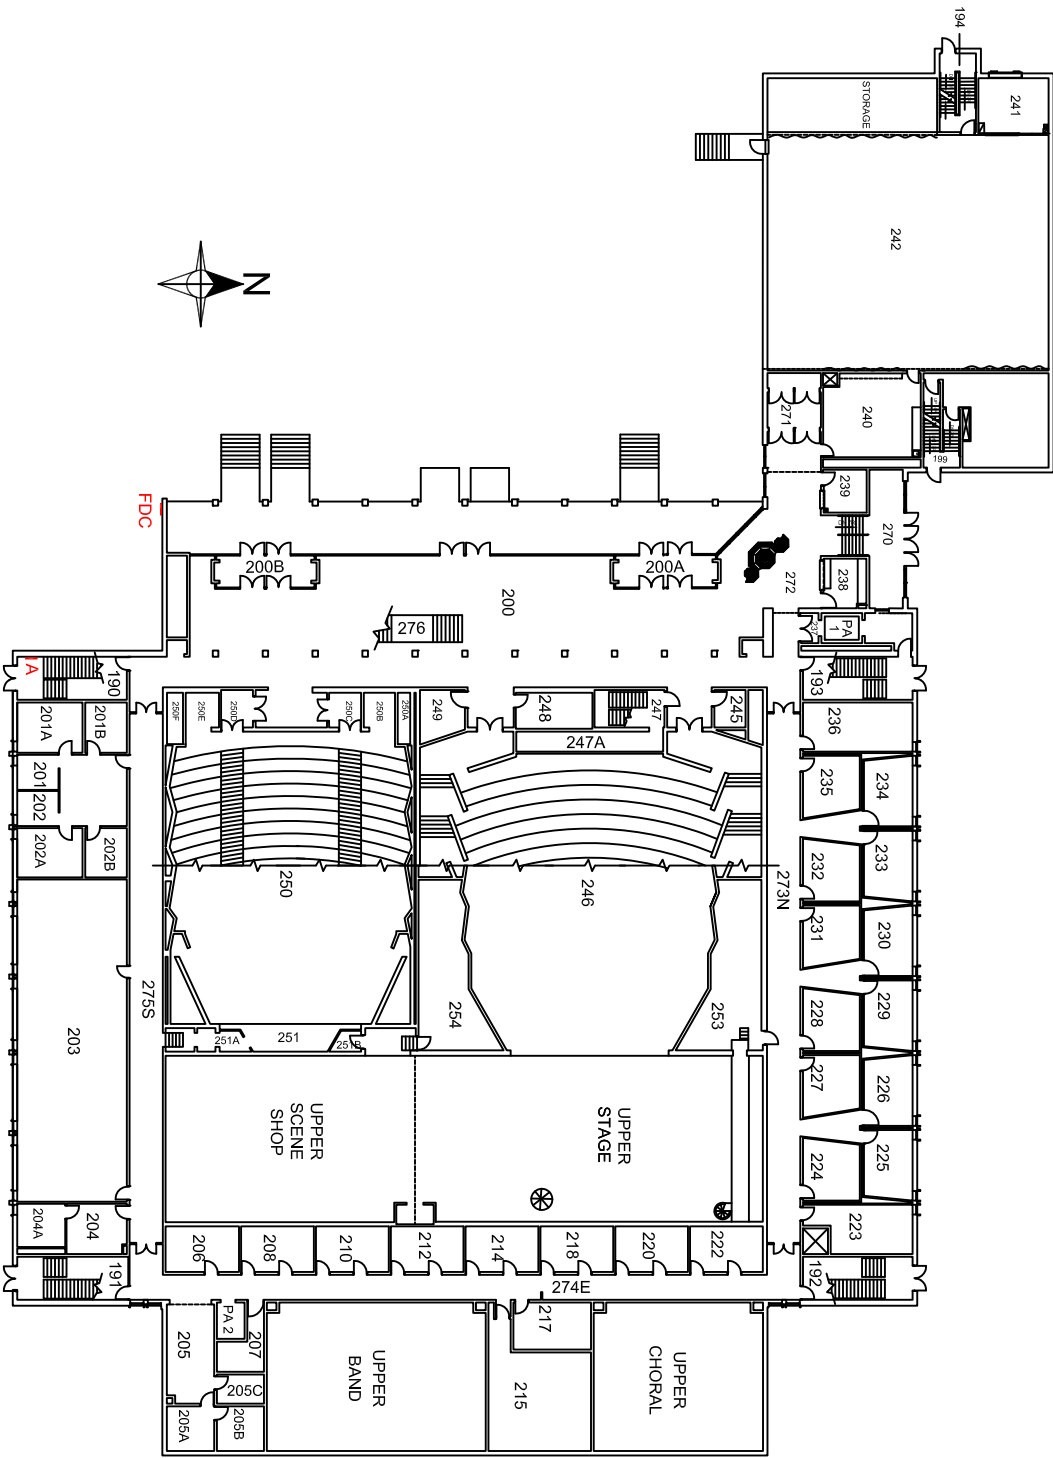

PERFORMING ARTS CENTER MAIN LEVEL

A - Annunciator Panel
 F - Fire Panel
 FDC - Fire Dept. Connection

MINNESOTA STATE UNIVERSITY,
MANKATO

Facilities Management

Performing Arts Center
Main Level

Scale: 1" = 30'	Date: 2/21/2012
Drawn By: Travis Keenaahna	