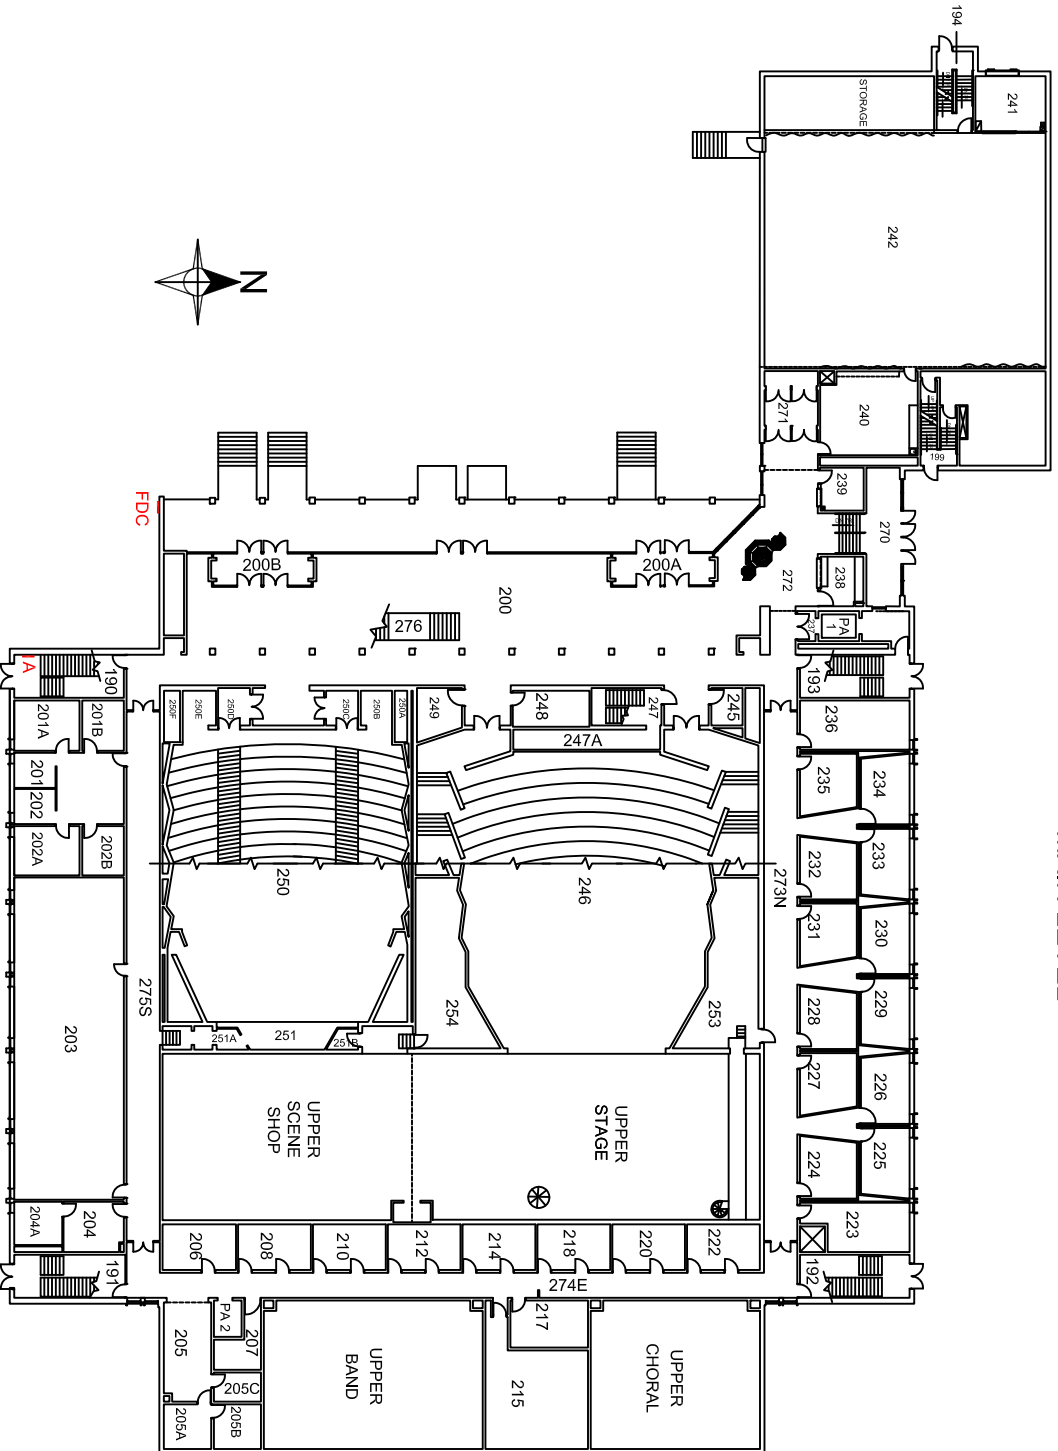

# PERFORMING ARTS CENTER MAIN LEVEL

A - Annunciator Panel  
 F - Fire Panel  
 FDC - Fire Dept. Connection

MINNESOTA STATE UNIVERSITY,  
 MANKATO

Performing Arts Center  
 Main Level

FACILITIES MANAGEMENT

Scale: 1" = 30'	Date: 2/21/2012
Drawn By: Travis Keanaaha	