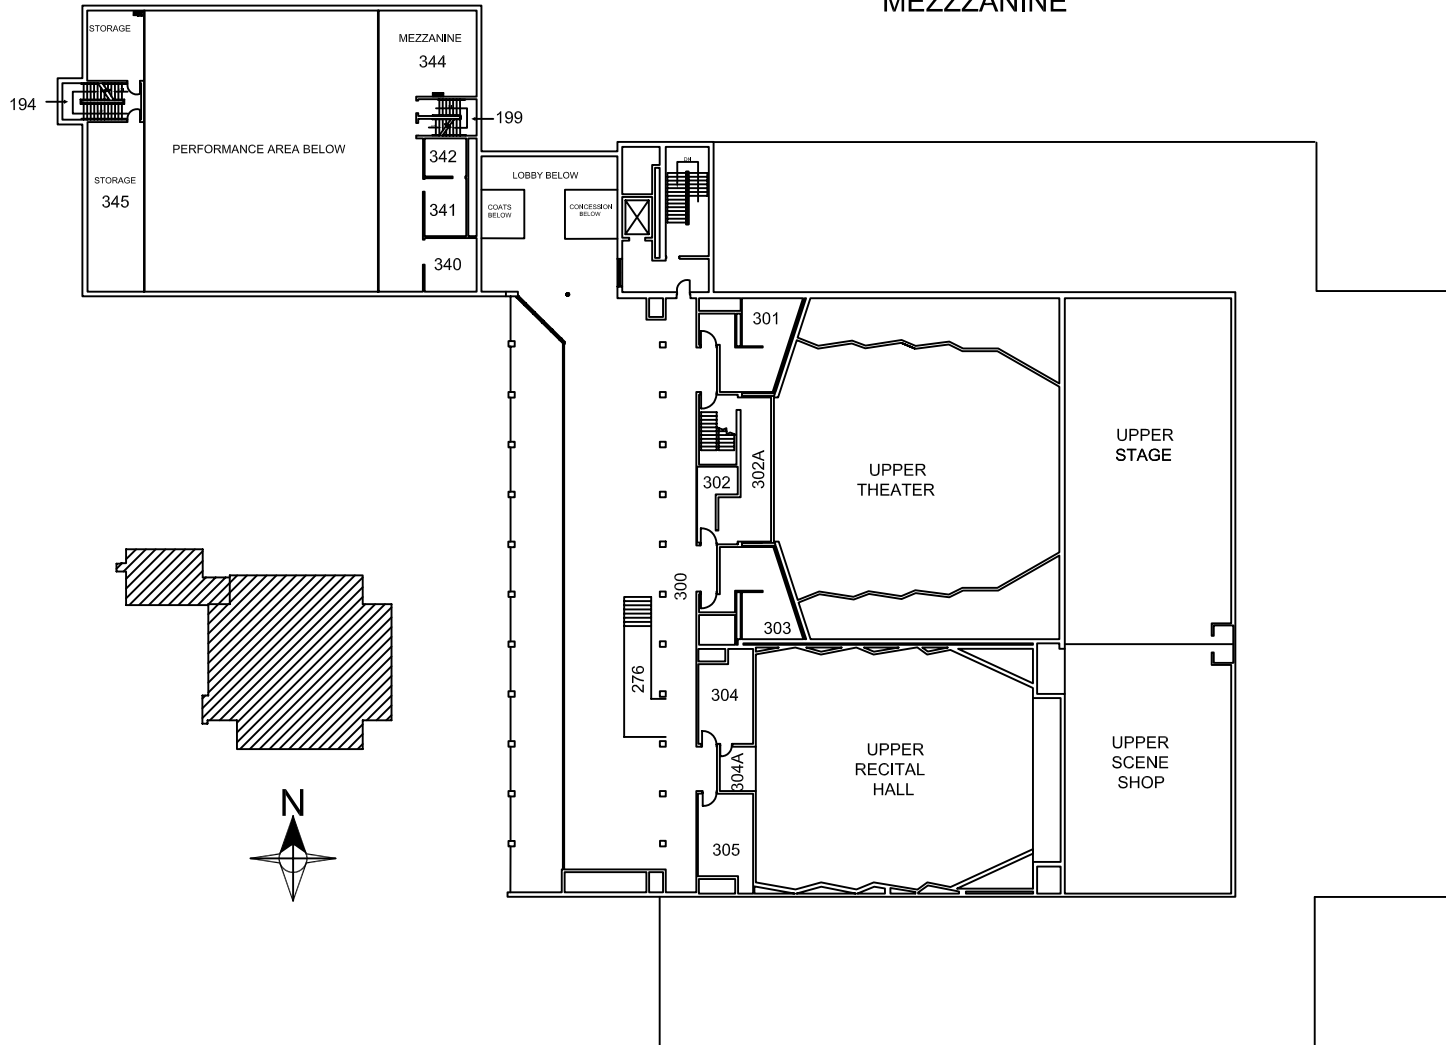

PERFORMING ARTS CENTER MEZZANINE

MINNESOTA STATE UNIVERSITY,
MANKATO
FACILITIES MANAGEMENT

Performing Arts Center
Mezzanine

Scale: 1" = 30' Date: 6/8/2006
Drawn By: Mike Lexvold