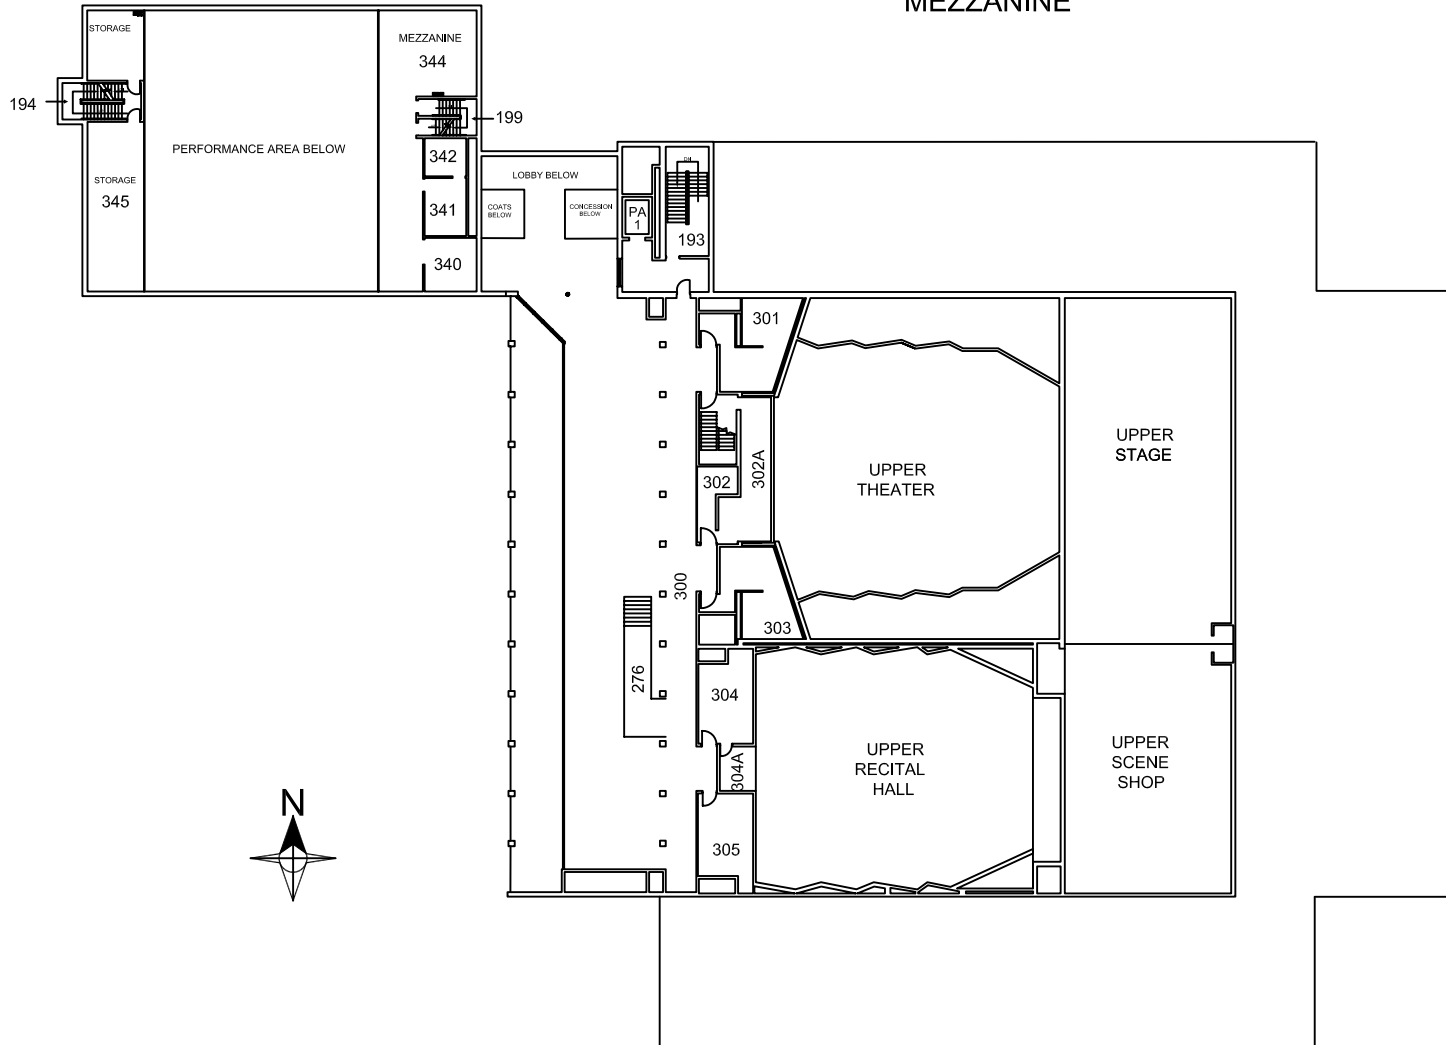

PERFORMING ARTS CENTER MEZZANINE

MINNESOTA STATE UNIVERSITY,
MANKATO
FACILITIES MANAGEMENT

Performing Arts Center
Mezzanine

Scale: 1" = 30' Date: 4/21/2010
Drawn By: Mike Lexvold