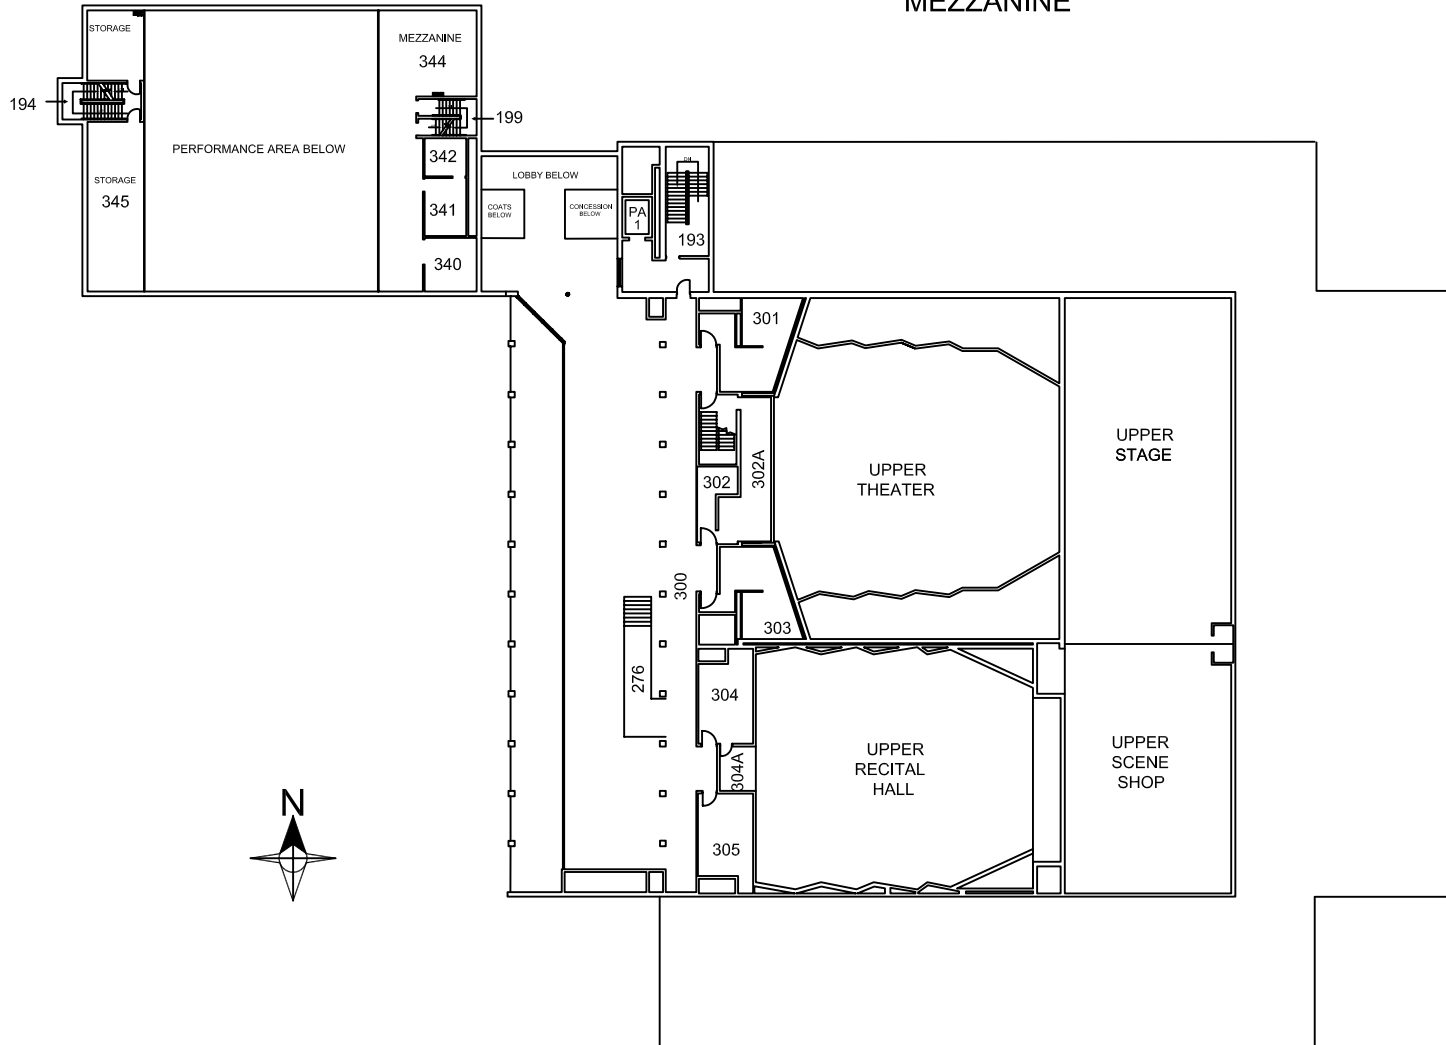

# PERFORMING ARTS CENTER MEZZANINE

MINNESOTA STATE UNIVERSITY,  
MANKATO  
FACILITIES MANAGEMENT

Performing Arts Center  
Mezzanine

Scale: 1" = 30' Date: 4/21/2010  
Drawn By: Mike Lexvold