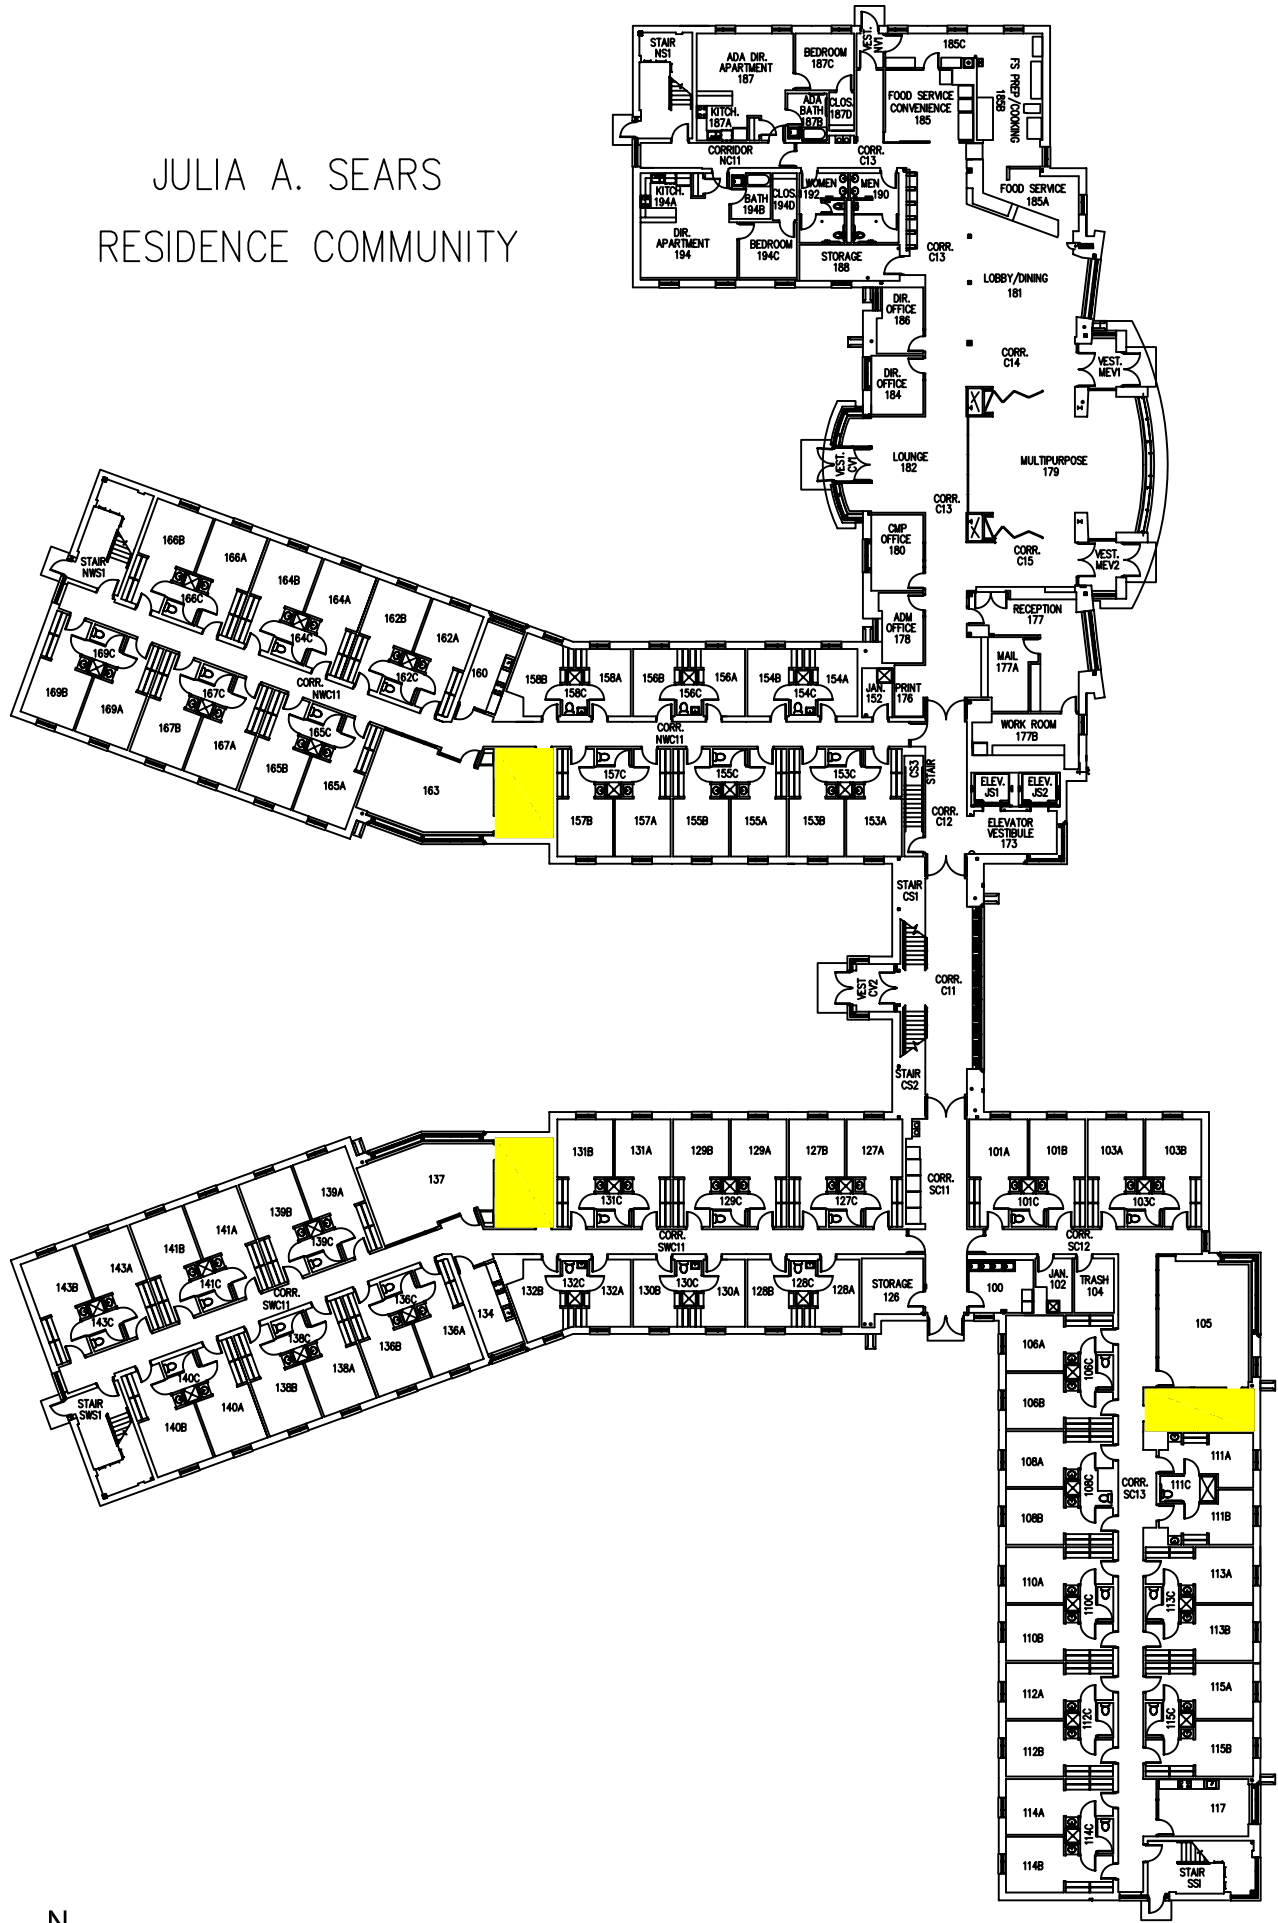

JULIA A. SEARS RESIDENCE COMMUNITY

MINNESOTA STATE UNIVERSITY,
MANKATO

FACILITIES MANAGEMENT

Julia A. Sears
1st Floor

Scale: 1"=25' Date: 1/14/2009
Drawn By: Mike Lexvold