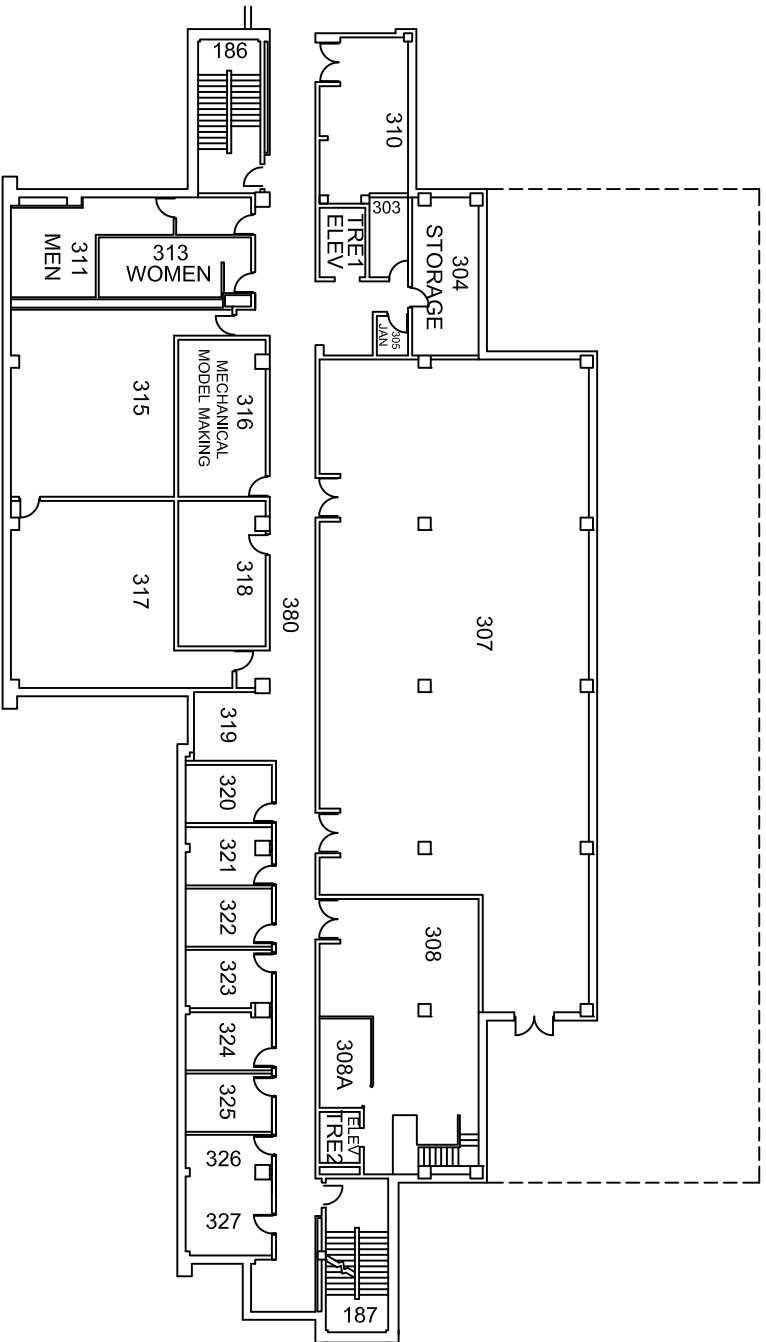

THIRD FLOOR

MINNESOTA STATE UNIVERSITY, MANKATO FACILITIES MANAGEMENT		Trafton East Third Floor
		Scale: 1"=20' Drawn By: Travis Keanaahla

Date: 4/11/2012