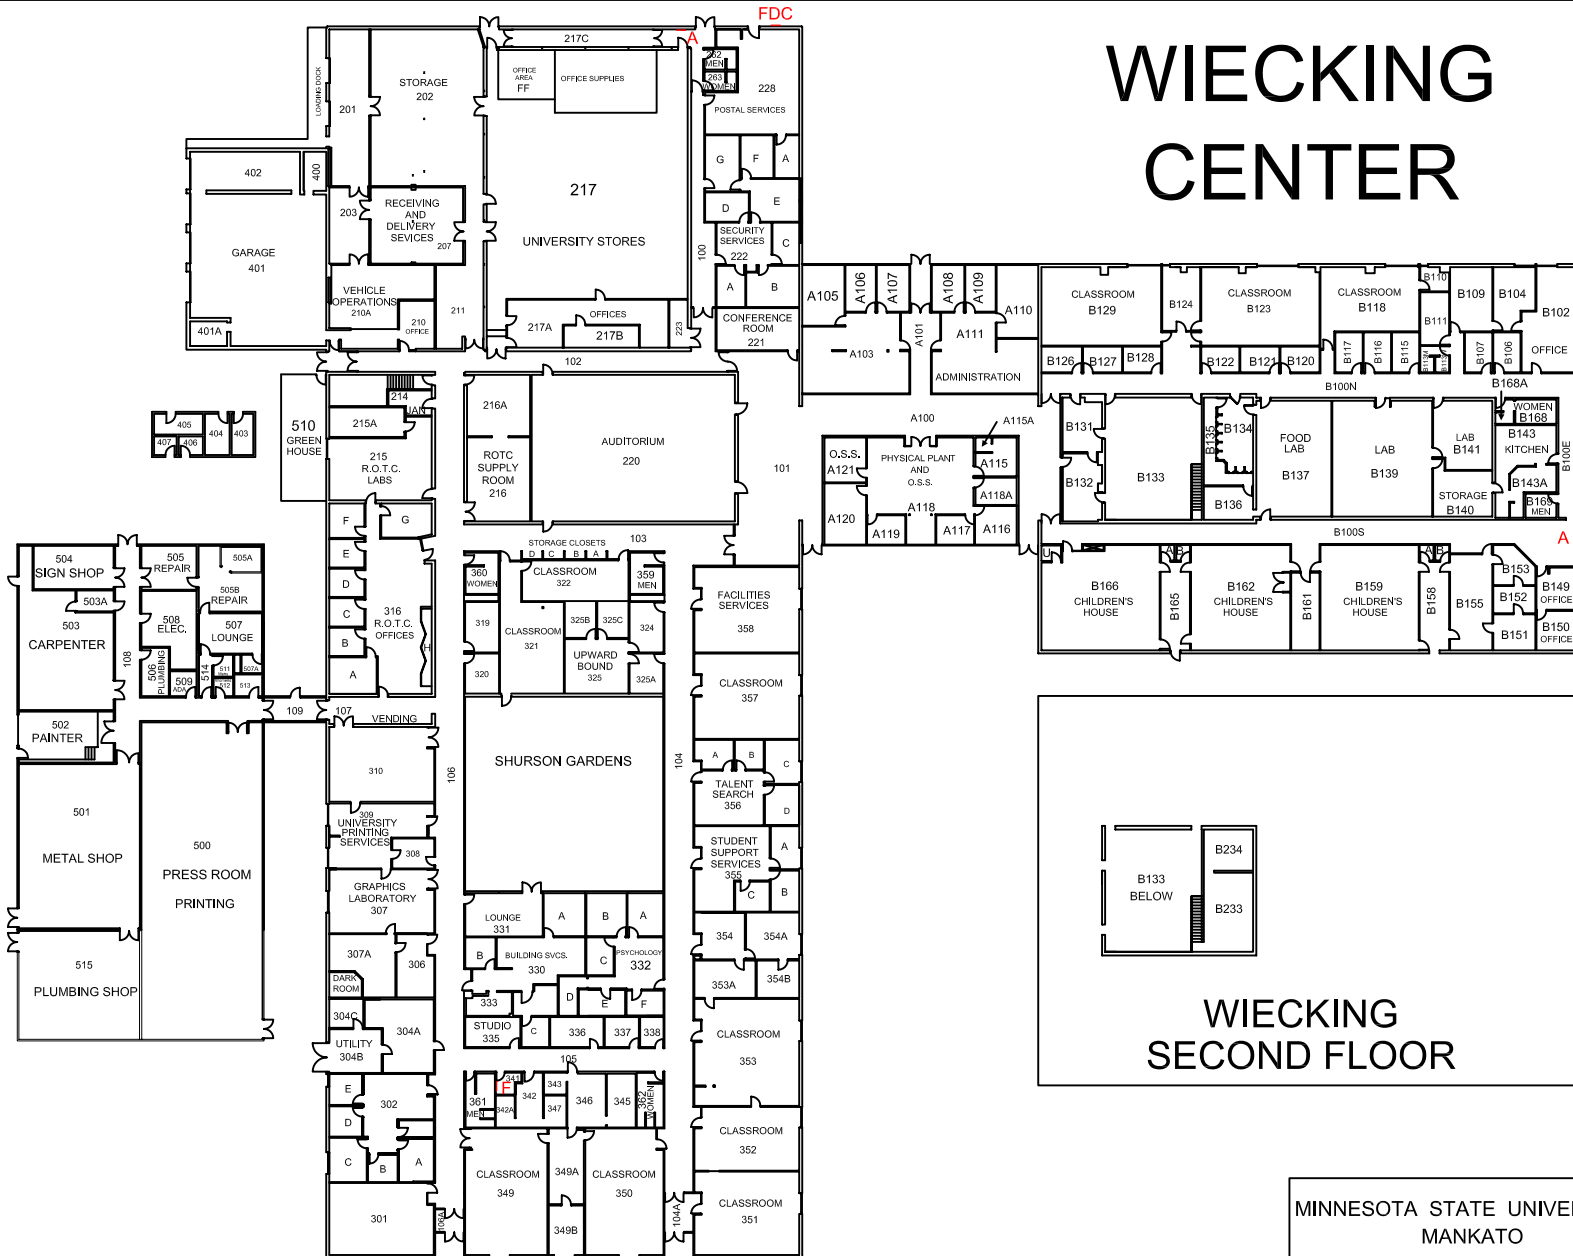

WIECKING CENTER

WIECKING SECOND FLOOR

A - Annunciator Panel
 FDC - Fire Dept. Connection
 F - Fire Panel

MINNESOTA STATE UNIVERSITY,
 MANKATO
 FACILITIES MANAGEMENT

Wiecking Center
 Main

Scale: 1"=40' Date: 1/16/2007
 Drawn By: Mike Lexvold