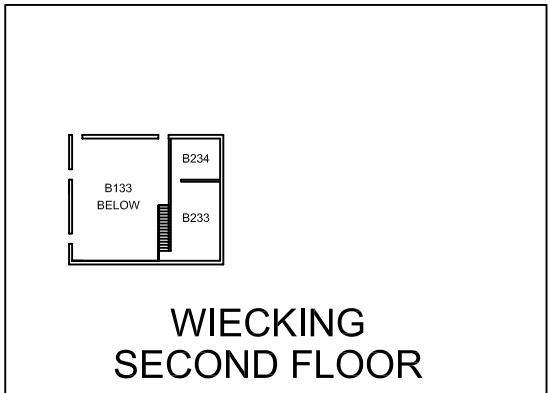

WIECKING CENTER

WIECKING SECOND FLOOR

A - Annunciator Panel
 FDC - Fire Dept. Connection
 F - Fire Panel

MINNESOTA STATE UNIVERSITY,
 MANKATO
 FACILITIES MANAGEMENT

Wiecking Center
 Main

Scale: 1"=40' Date: 1/16/2007
 Drawn By: Mike Lexvold