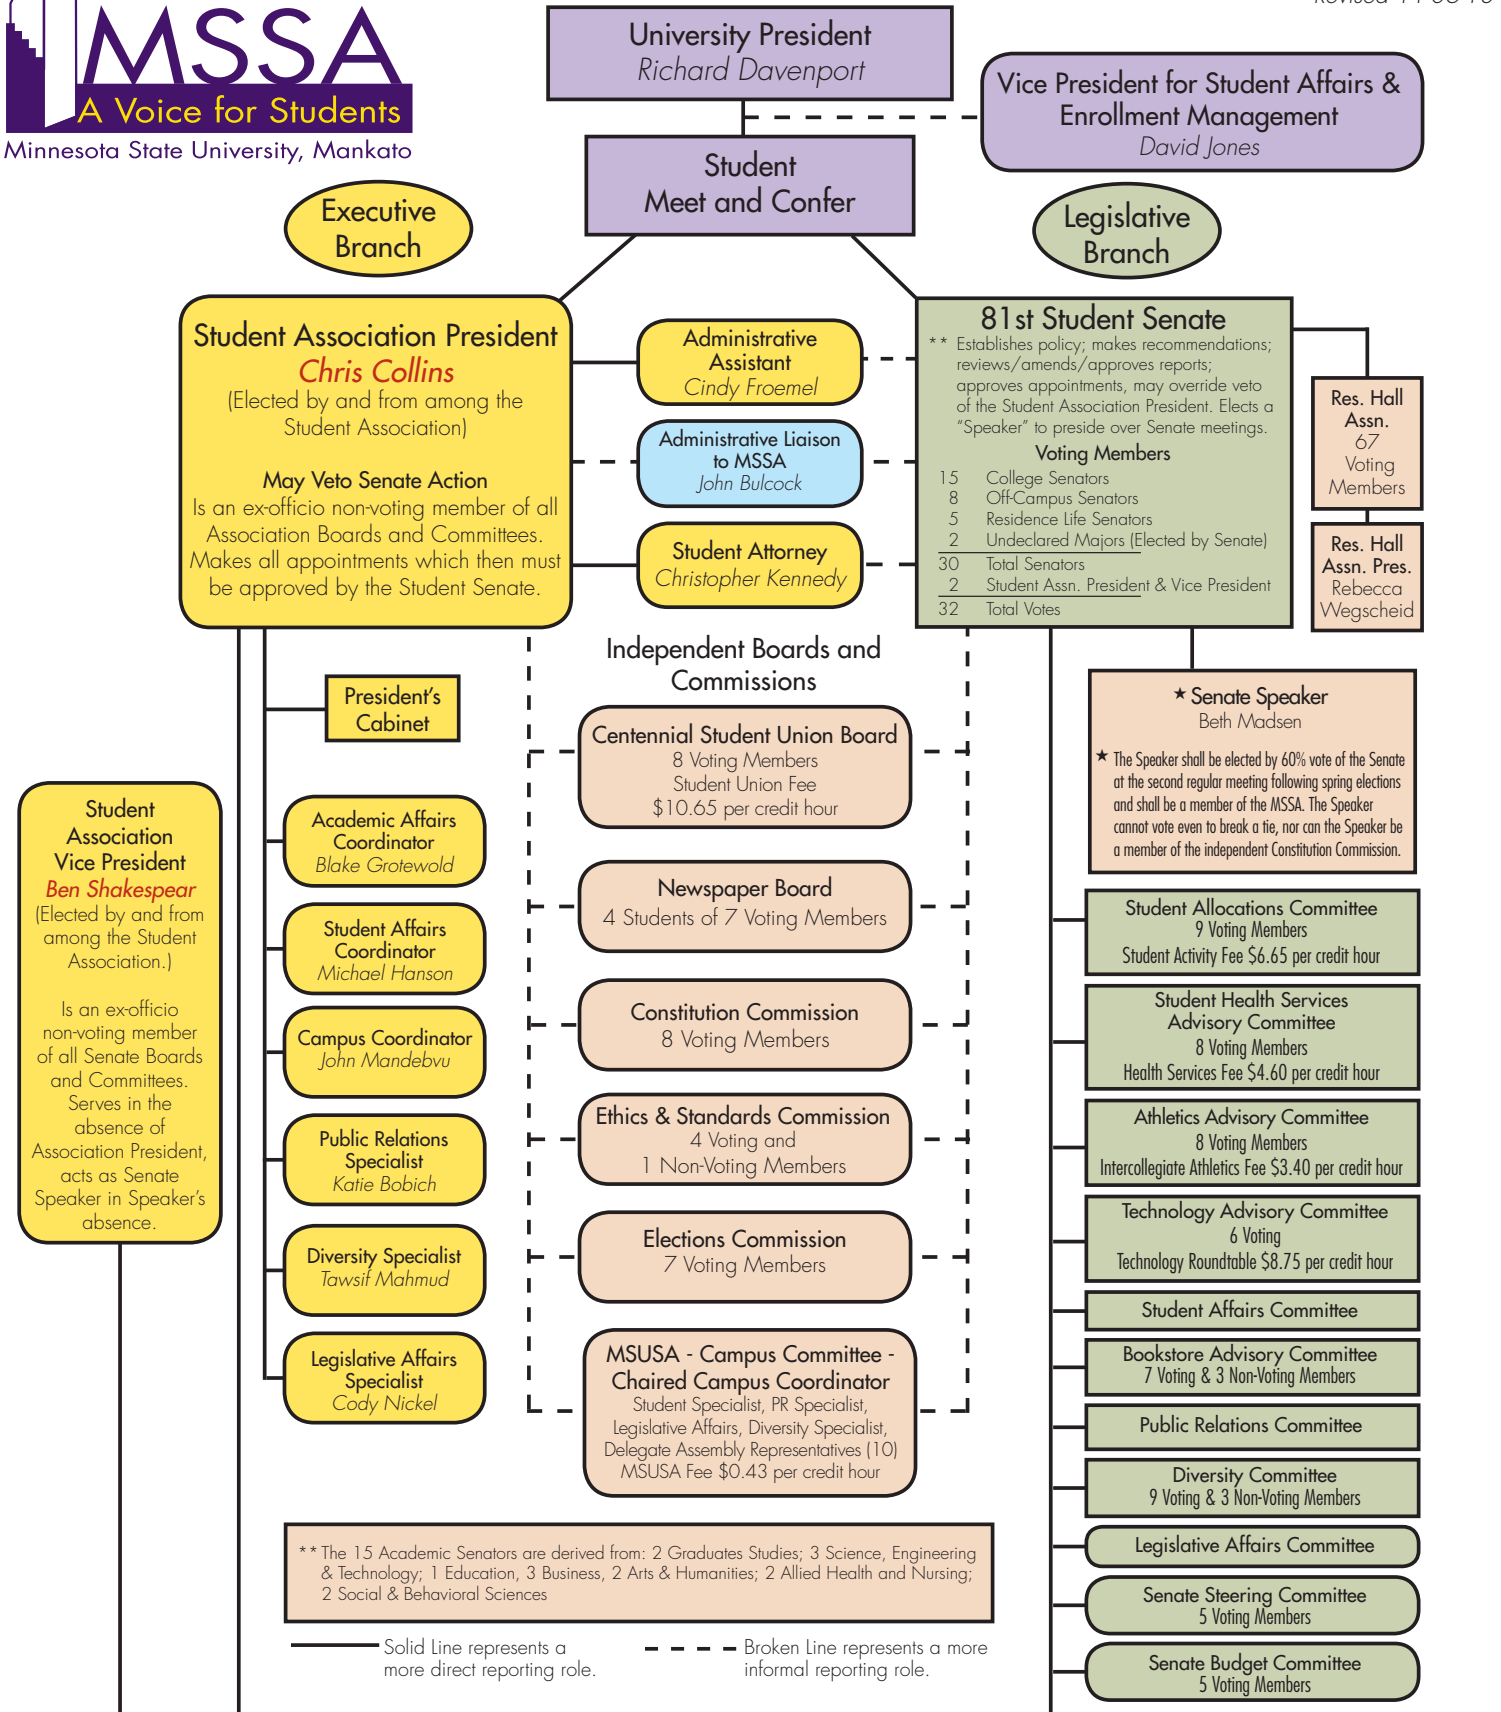

Minnesota State Mankato Student Association

2013-14 ORGANIZATIONAL CHART

Revised 11-06-13

** The 15 Academic Senators are derived from: 2 Graduates Studies; 3 Science, Engineering & Technology; 1 Education, 3 Business, 2 Arts & Humanities; 2 Allied Health and Nursing; 2 Social & Behavioral Sciences

— Solid Line represents a more direct reporting role. - - - Broken Line represents a more informal reporting role.

Minnesota State Student Association (All Students enrolled at Minnesota State University, Mankato for credit or audit.)