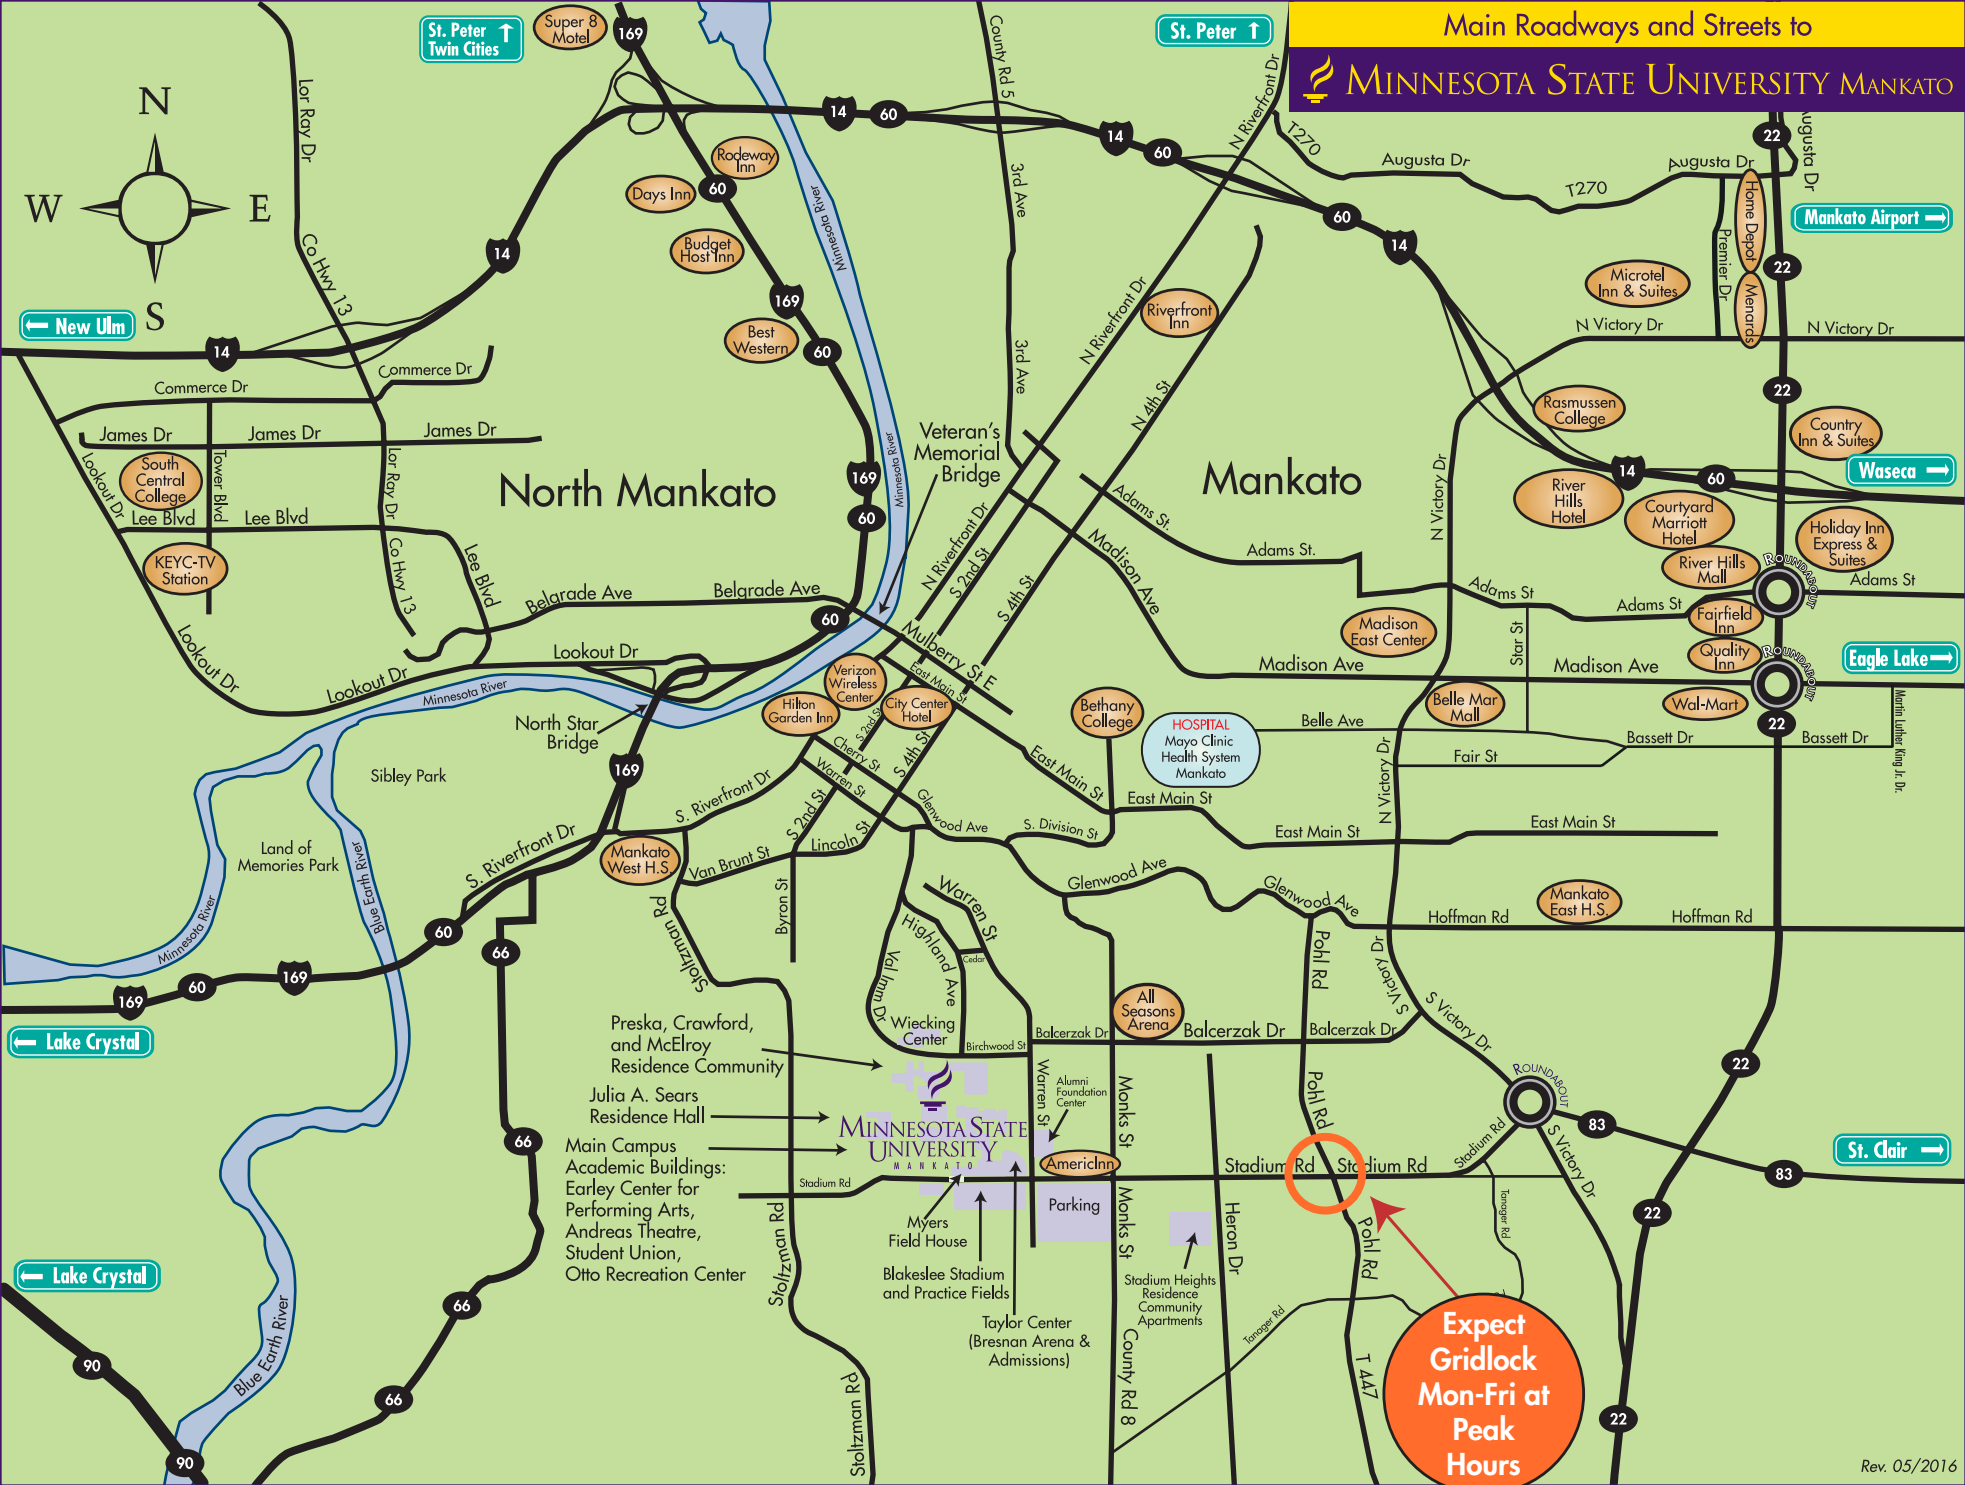

Contact: "The Campus Hub"
507-389-1866 (V), 800-722-0544 (V) or 800-627-3529 or 711 (MRS/TTY) www.mnsu.edu

ON CAMPUS EATERIES

<p>CSU Upper Level</p> <ul style="list-style-type: none"> Jazzman's Café & Bakery Grill 155 Taco Bell Express Chick-Fil-A Simply To Go The Market Noodles Tossed <p>Lower Level</p> <ul style="list-style-type: none"> Star Ginger Erbert & Gerbert's Bistro 	<p>Myers Field House ★</p> <ul style="list-style-type: none"> Einstein's Bagels <p>Carkoski Commons ★</p> <ul style="list-style-type: none"> Chet's Place Carkoski Dining Hall <p>Wissink Hall ★</p> <ul style="list-style-type: none"> Simply To Go <p>Julia A. Sears Res. Hall ★</p> <ul style="list-style-type: none"> Julia A. Sears 1872 Grill & Convenience Store
---	--

UNIVERSITY SQUARE MALL

<ul style="list-style-type: none"> berry blendz Bradley's on Stadium Caribou Coffee Chipotle Mexican Grill 	<ul style="list-style-type: none"> Cold Stone Creamery Insomnia Cookies Jimmy John's Jonny B's 	<ul style="list-style-type: none"> Pieology Leeann Chin Noodles & Company Weggy's Cafe
--	--	--

Main Roadways and Streets to
MINNESOTA STATE UNIVERSITY MANKATO

St. Peter ↑
Twin Cities

St. Peter ↑

← New Ulm

Mankato Airport →

Waseca →

Eagle Lake →

← Lake Crystal

**MINNESOTA STATE
UNIVERSITY
MANKATO**

Myers Field House

Parking

Blakeslee Stadium
and Practice Fields

Taylor Center
(Bresnan Arena &
Admissions)