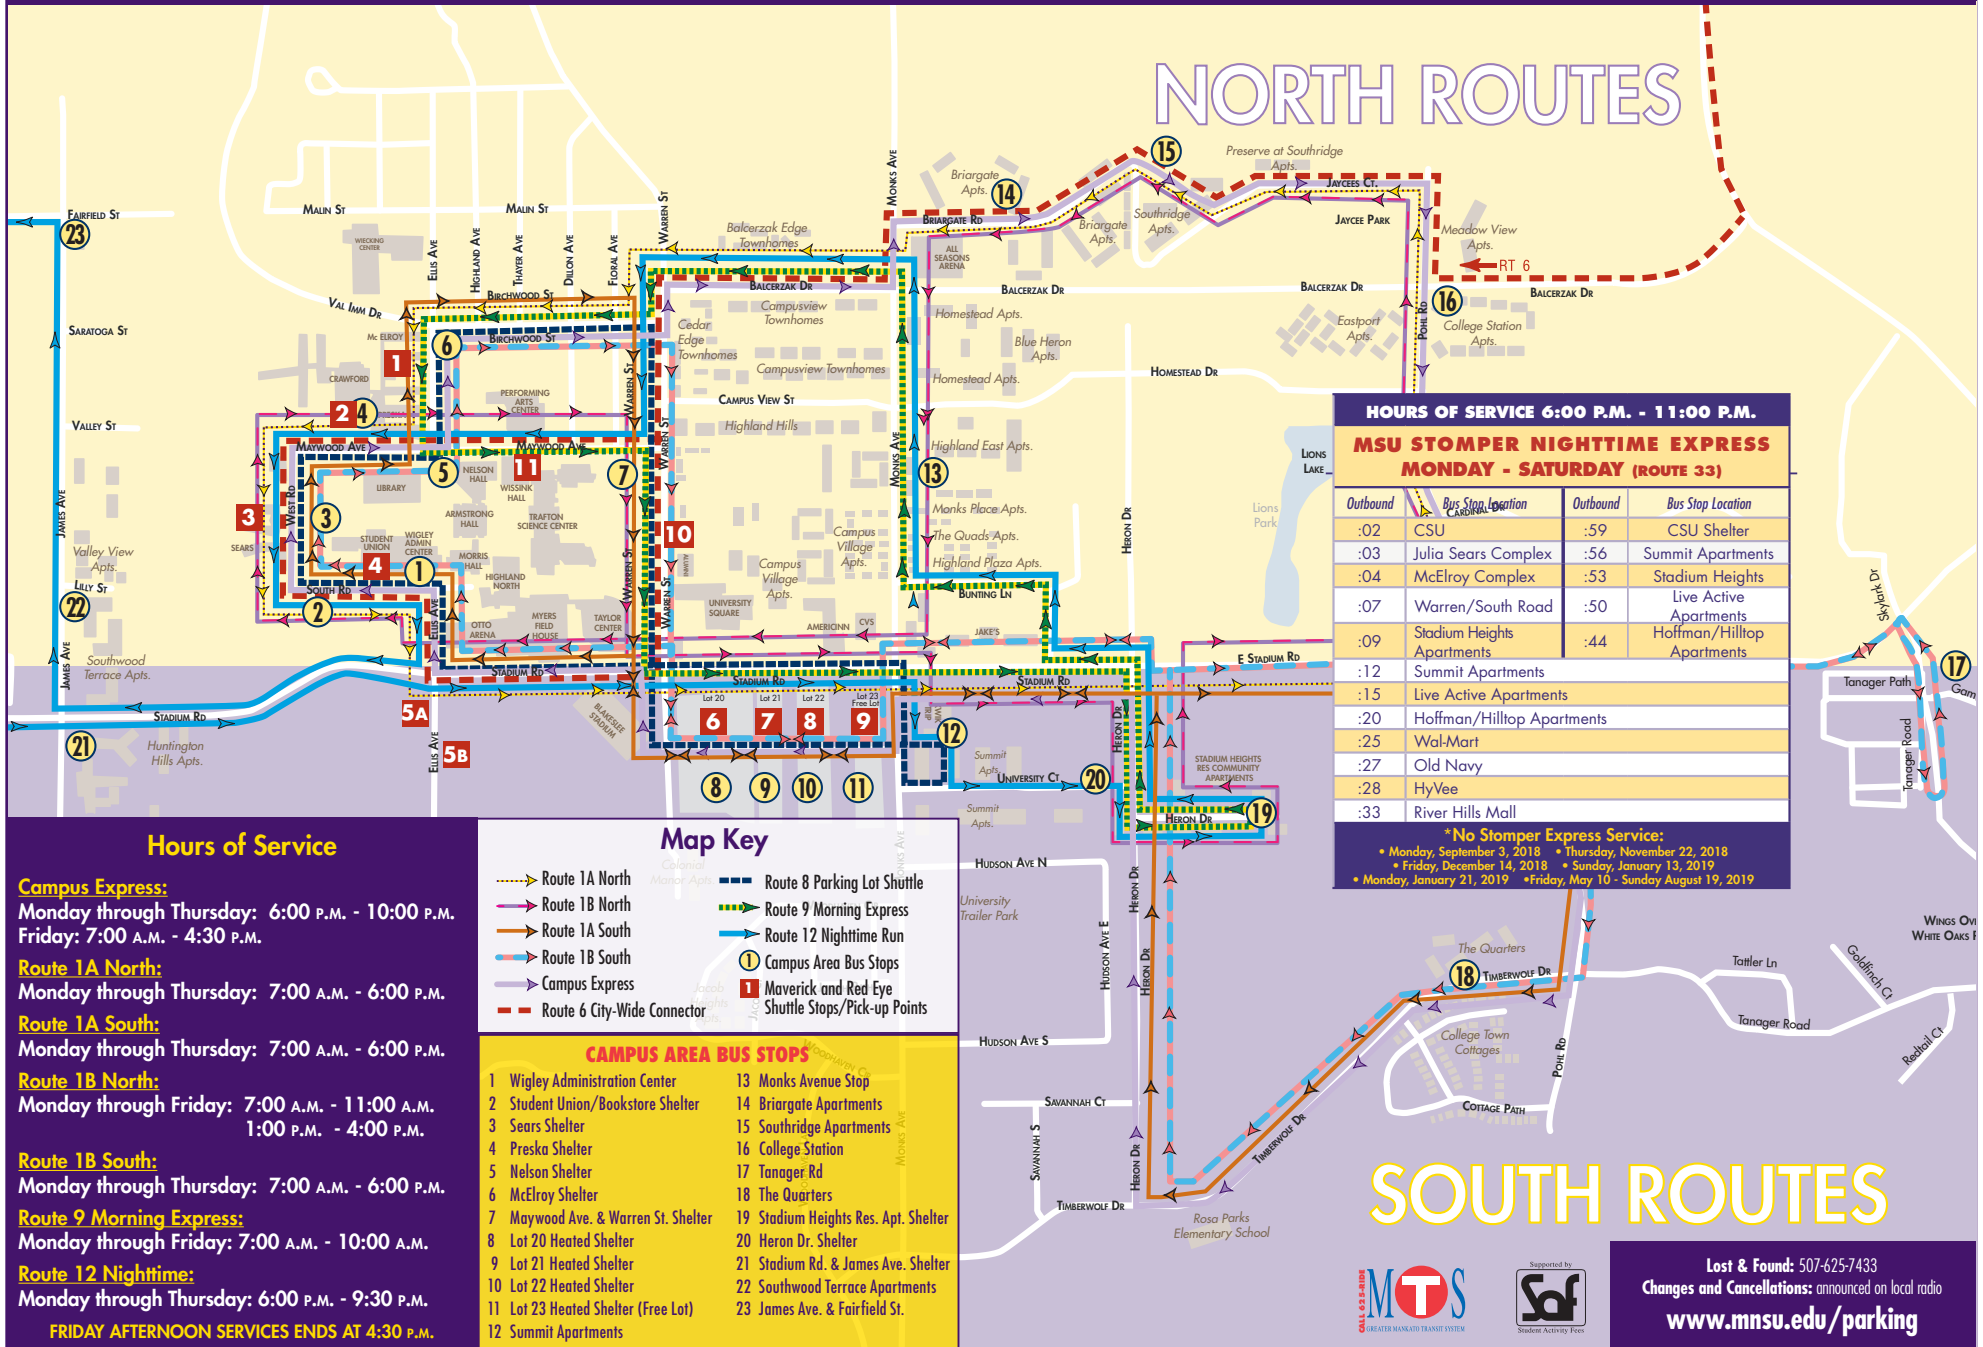

MavCard - "Your Ticket to Ride"

ALL BUSES ARE FREE WHEN YOU PRESENT YOUR MAVCARD • HAVE MAVCARD READY WITH PHOTO VISIBLE AND FORWARD

NORTH ROUTES

HOURS OF SERVICE 6:00 P.M. - 11:00 P.M.

MSU STOMPER NIGHTTIME EXPRESS MONDAY - SATURDAY (ROUTE 33)

Outbound	Bus Stop Location	Outbound	Bus Stop Location
:02	CSU	:59	CSU Shelter
:03	Julia Sears Complex	:56	Summit Apartments
:04	McElroy Complex	:53	Stadium Heights
:07	Warren/South Road	:50	Live Active Apartments
:09	Stadium Heights Apartments	:44	Hoffman/Hilltop Apartments
:12	Summit Apartments		
:15	Live Active Apartments		
:20	Hoffman/Hilltop Apartments		
:25	Wal-Mart		
:27	Old Navy		
:28	HyVee		
:33	River Hills Mall		

*No Stomper Express Service:
• Monday, September 3, 2018 • Thursday, November 22, 2018
• Friday, December 14, 2018 • Sunday, January 13, 2019
• Monday, January 21, 2019 • Friday, May 10 - Sunday August 19, 2019

Hours of Service

1. **Campus Express:**
     Monday through Thursday: 6:00 P.M. - 10:00 P.M.
     Friday: 7:00 A.M. - 4:30 P.M.
   - **Route 1A North:**
     Monday through Thursday: 7:00 A.M. - 6:00 P.M.
   - **Route 1A South:**
     Monday through Thursday: 7:00 A.M. - 6:00 P.M.
   - **Route 1B North:**
     Monday through Friday: 7:00 A.M. - 11:00 A.M.
     1:00 P.M. - 4:00 P.M.
   - **Route 1B South:**
     Monday through Thursday: 7:00 A.M. - 6:00 P.M.
   - **Route 9 Morning Express:**
     Monday through Friday: 7:00 A.M. - 10:00 A.M.
   - **Route 12 Nighttime:**
     Monday through Thursday: 6:00 P.M. - 9:30 P.M.
2. FRIDAY AFTERNOON SERVICES ENDS AT 4:30 P.M.

Map Key

- Route 1A North
- Route 1B North
- Route 1A South
- Route 1B South
- Campus Express
- Route 6 City-Wide Connector
- Route 8 Parking Lot Shuttle
- Route 9 Morning Express
- Route 12 Nighttime Run
- ① Campus Area Bus Stops
- ① Maverick and Red Eye Shuttle Stops/Pick-up Points

CAMPUS AREA BUS STOPS

1 Wigley Administration Center	13 Monks Avenue Stop
2 Student Union/Bookstore Shelter	14 Briargate Apartments
3 Sears Shelter	15 Southridge Apartments
4 Preska Shelter	16 College Station
5 Nelson Shelter	17 Tanager Rd
6 McElroy Shelter	18 The Quarters
7 Maywood Ave. & Warren St. Shelter	19 Stadium Heights Res. Apt. Shelter
8 Lot 20 Heated Shelter	20 Heron Dr. Shelter
9 Lot 21 Heated Shelter	21 Stadium Rd. & James Ave. Shelter
10 Lot 22 Heated Shelter	22 Southwood Terrace Apartments
11 Lot 23 Heated Shelter (Free Lot)	23 James Ave. & Fairfield St.
12 Summit Apartments	

SOUTH ROUTES

Lost & Found: 507-625-7433
Changes and Cancellations: announced on local radio
www.mnsu.edu/parking