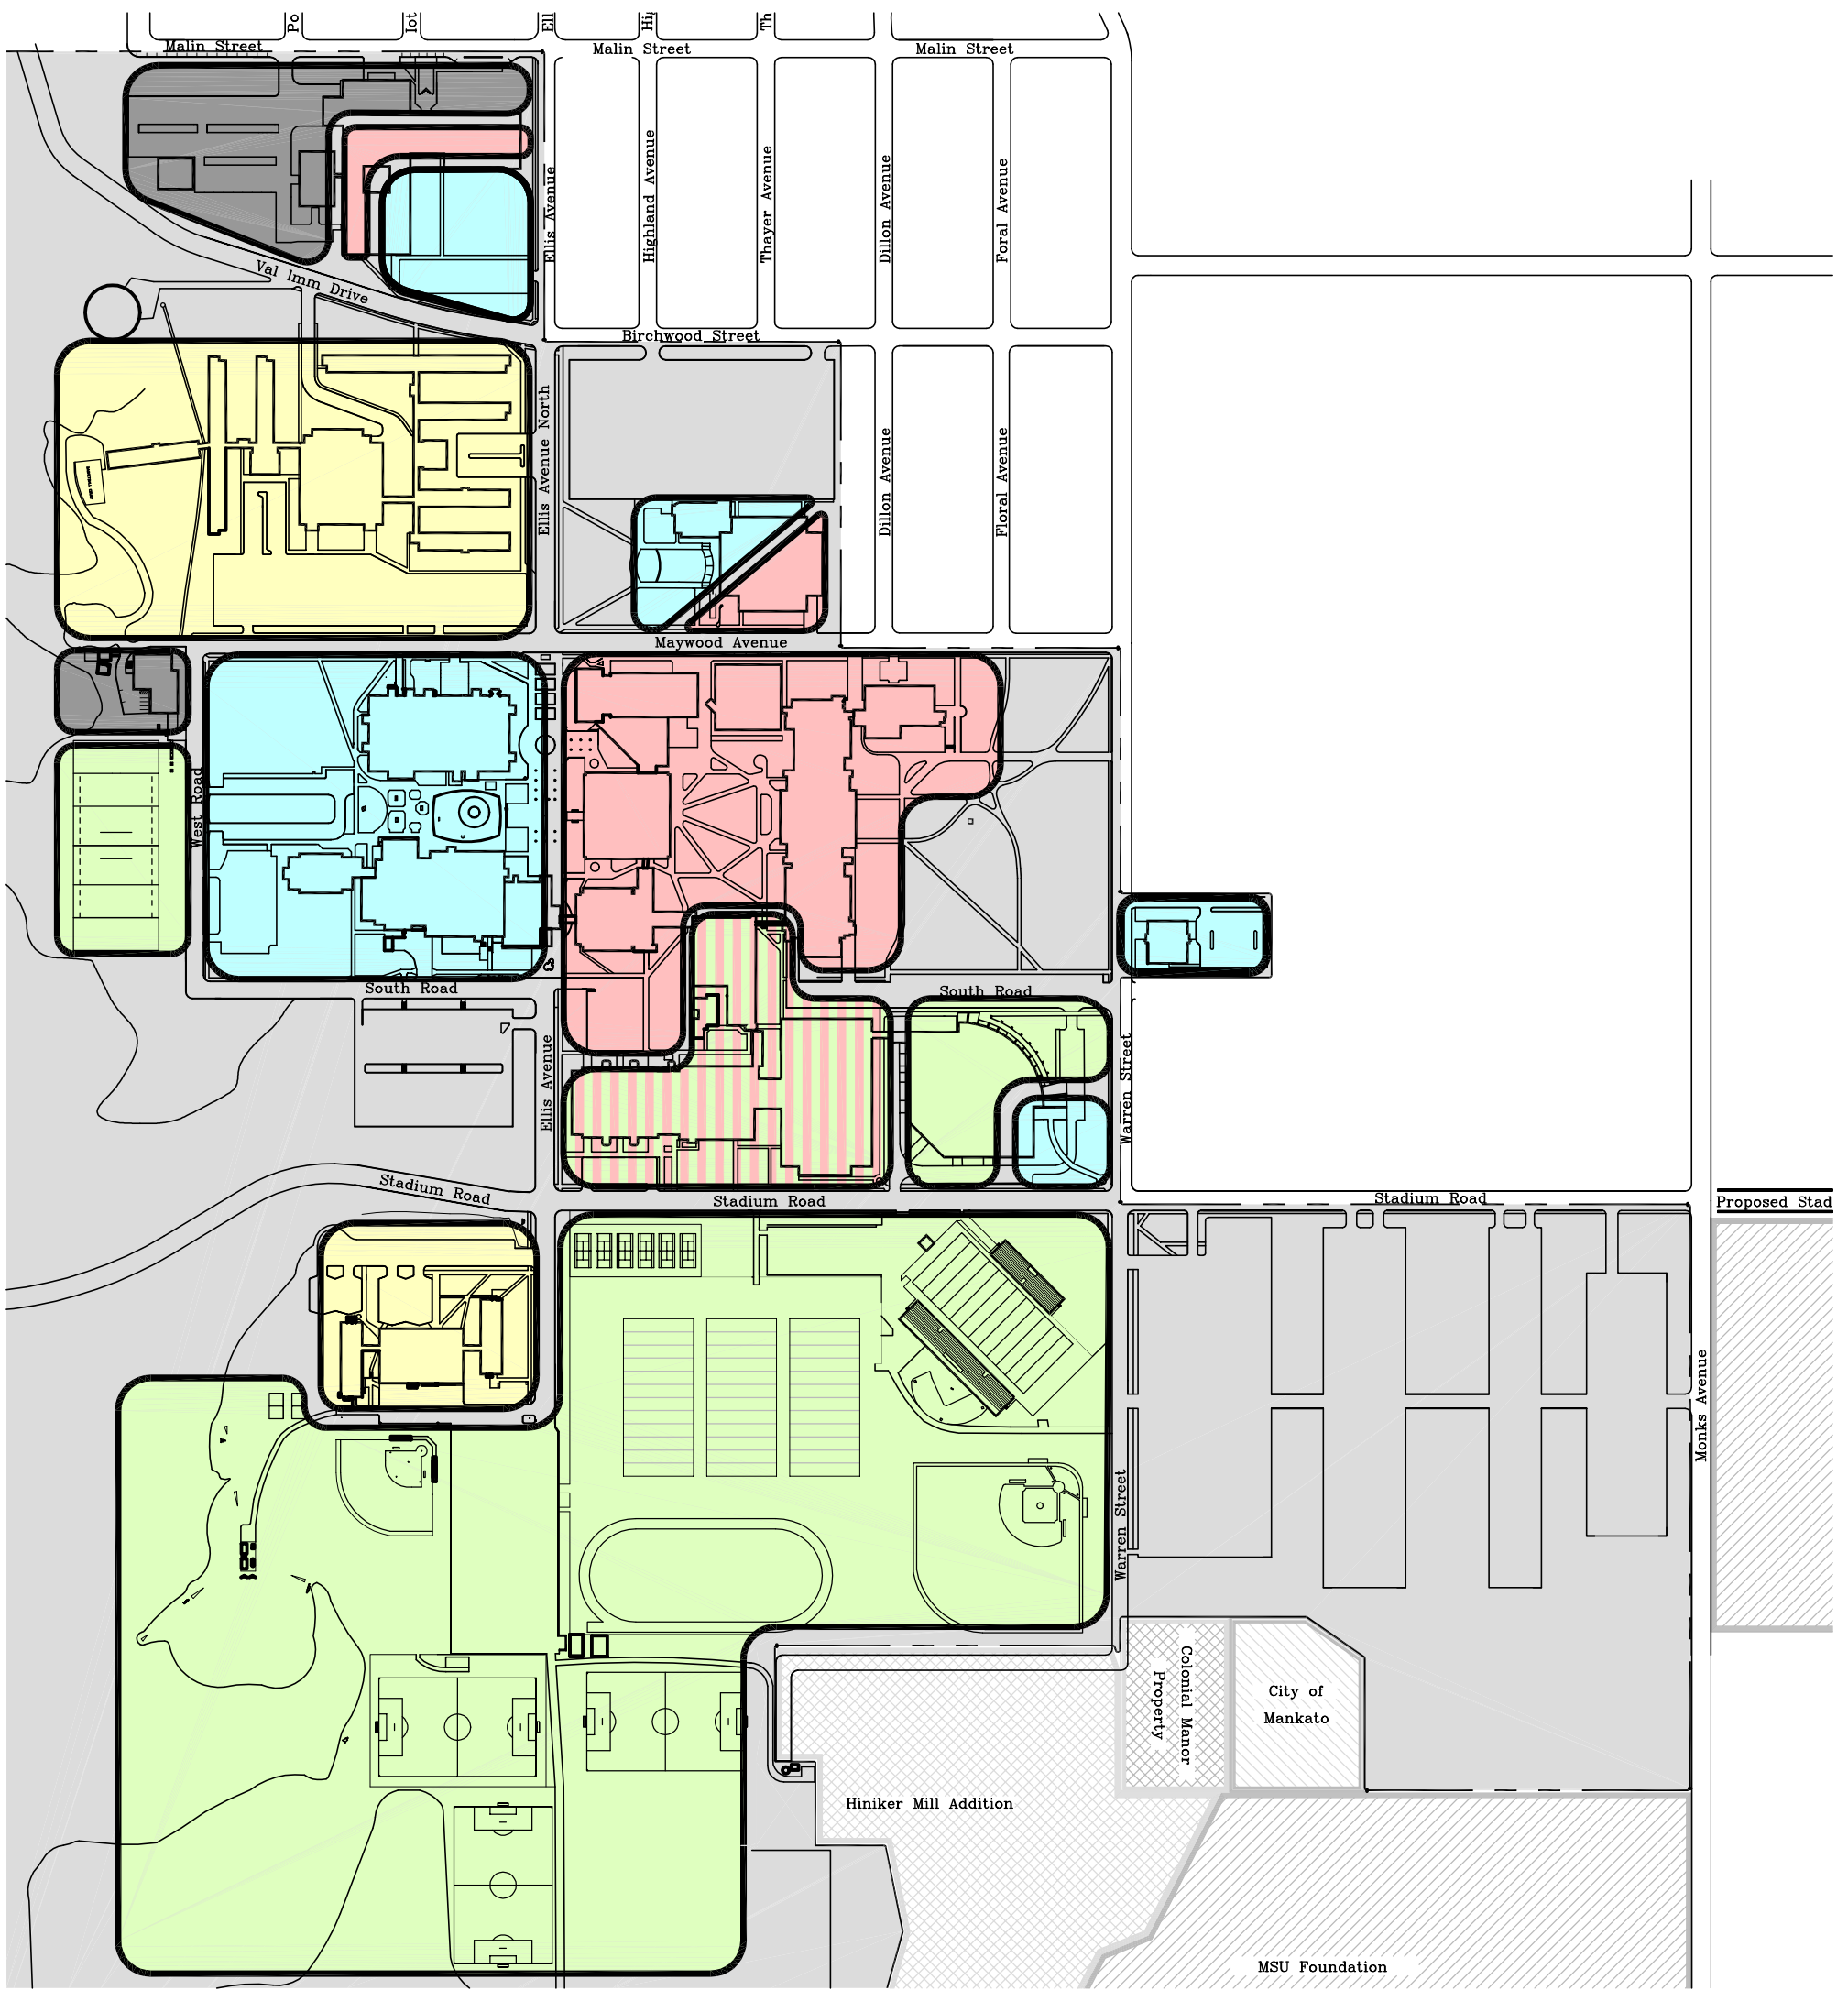

KEY

- ACADEMIC
- SUPPORT
- ATHLETIC / RECREATION
- ATHLETIC / ACADEMIC
- RESIDENTIAL
- SERVICE

EXISTING CAMPUS PRECINCTS
FACILITIES MASTER PLAN
FEBRUARY, 2002

THE SARATOGA ASSOCIATES
LANDSCAPE ARCHITECTS, ARCHITECTS, ENGINEERS AND PLANNERS, P.C.
SARATOGA SPRINGS ■ NEW YORK CITY ■ BUFFALO ■ BOSTON