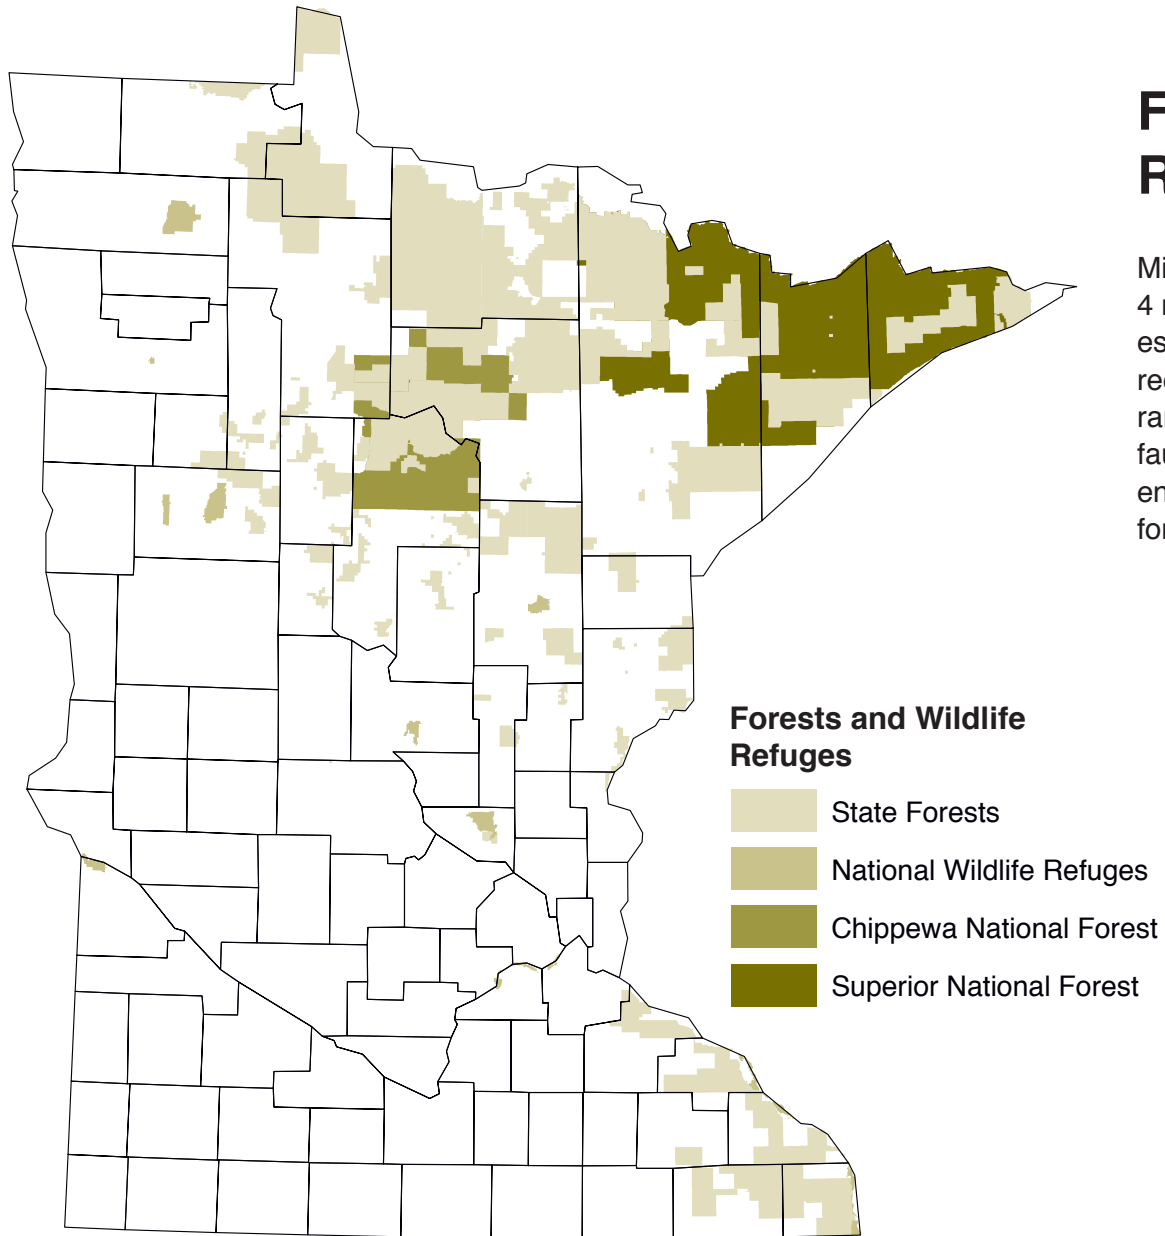

Forests and Wildlife Refuges

Minnesota's 58 state forests encompass nearly 4 million acres. The state forest system was established to produce timber, provide outdoor recreation, protect watersheds and perpetuate rare and distinctive species of native flora and fauna. State forests are managed sustainably to ensure they remain healthy, vital, and productive for the present and future generations.

Data source: Minnesota Department of Natural Resources
© 2006 Center for Rural Policy and Development