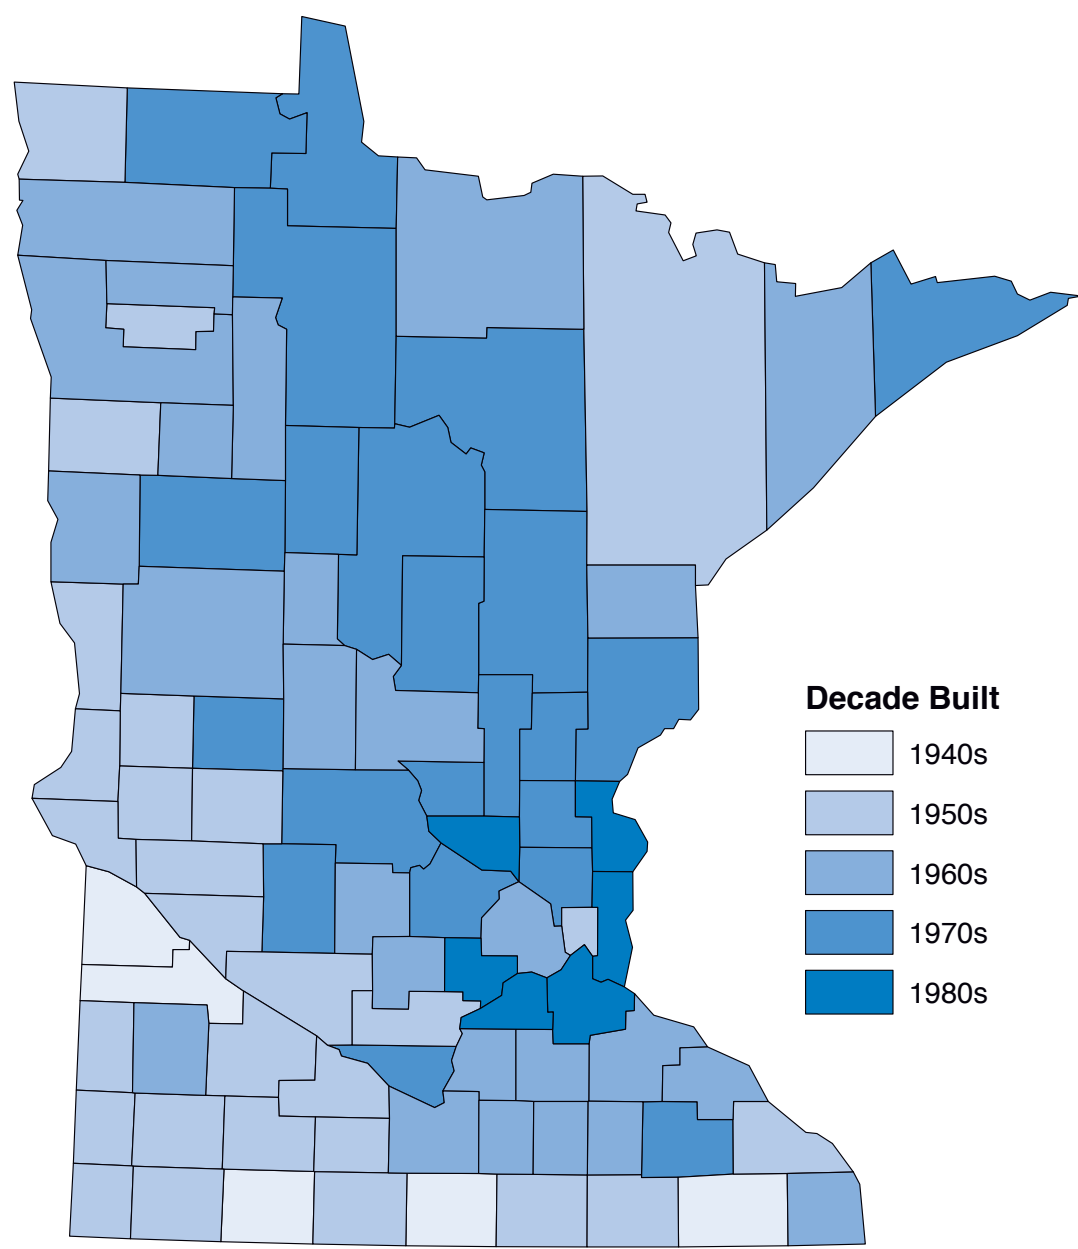

Median Year Built, 2000

Intensive homebuilding can be seen in the Twin Cities suburban ring, where the median year built is sometime in the 1980s. Newer housing is also evident north through central Minnesota's high-amenity lakes region, where population has also been growing.

Data source: U.S. Census, 2000
© Center for Rural Policy and Development