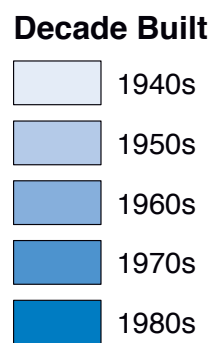

Median Year Built, 2000

Intensive homebuilding can be seen in the Twin Cities suburban ring, where the median year built is sometime in the 1980s. Newer housing is also evident north through central Minnesota's high-amenity lakes region, where population has also been growing.