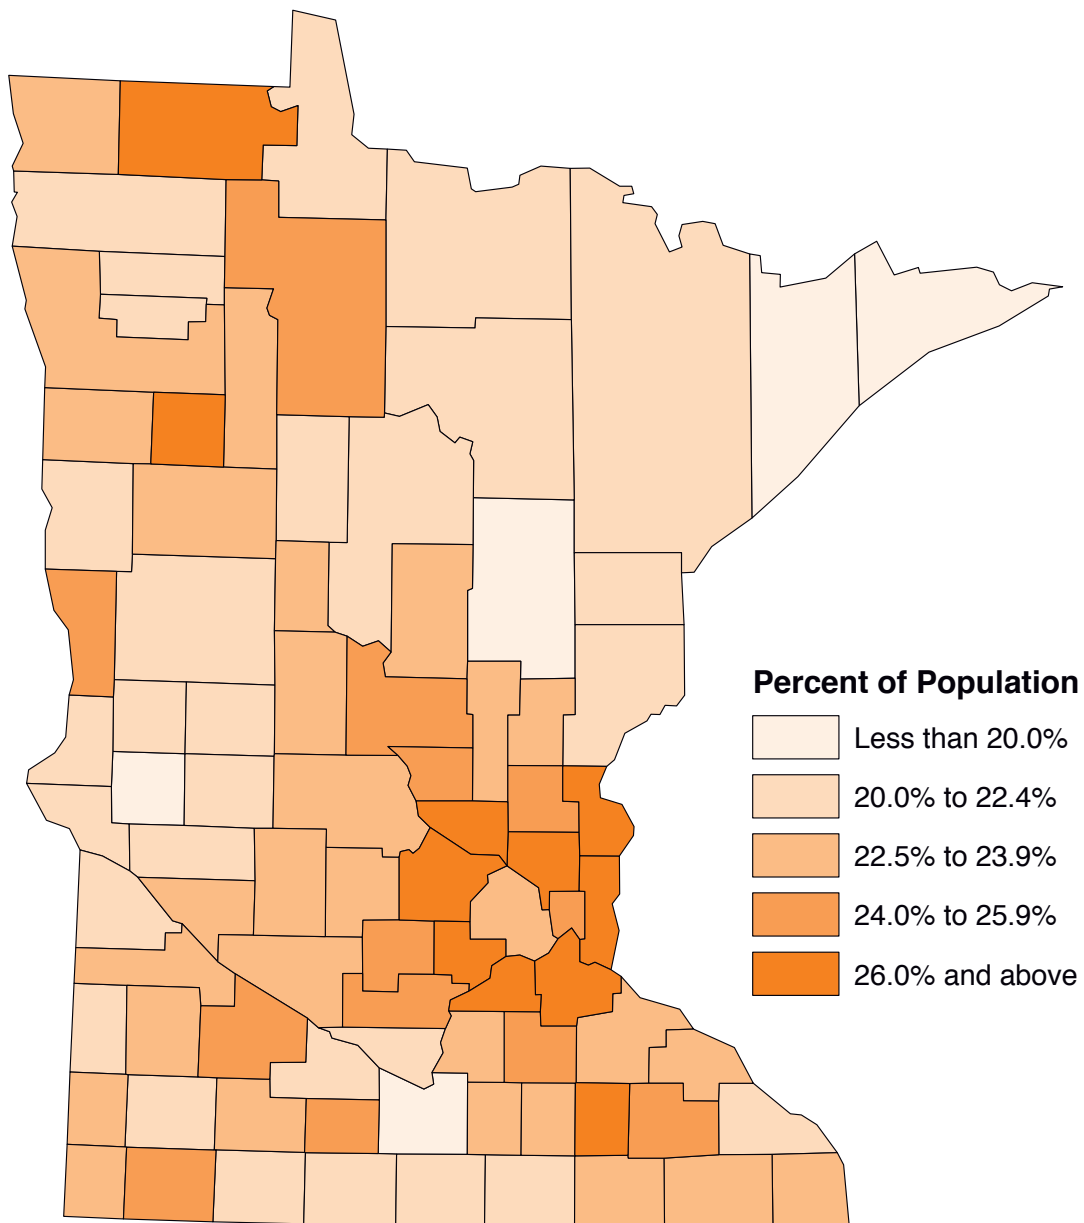

Population Under Age 18, 2004

The highest percentage of people under age 18 is concentrated in the Twin Cities ring suburbs, but also in counties like Dodge, Mahnomon and Roseau. For the state as a whole, 24.3% of the population is under age 18.

Data source: U.S. Census, 2005
© 2005 Center for Rural Policy and Development