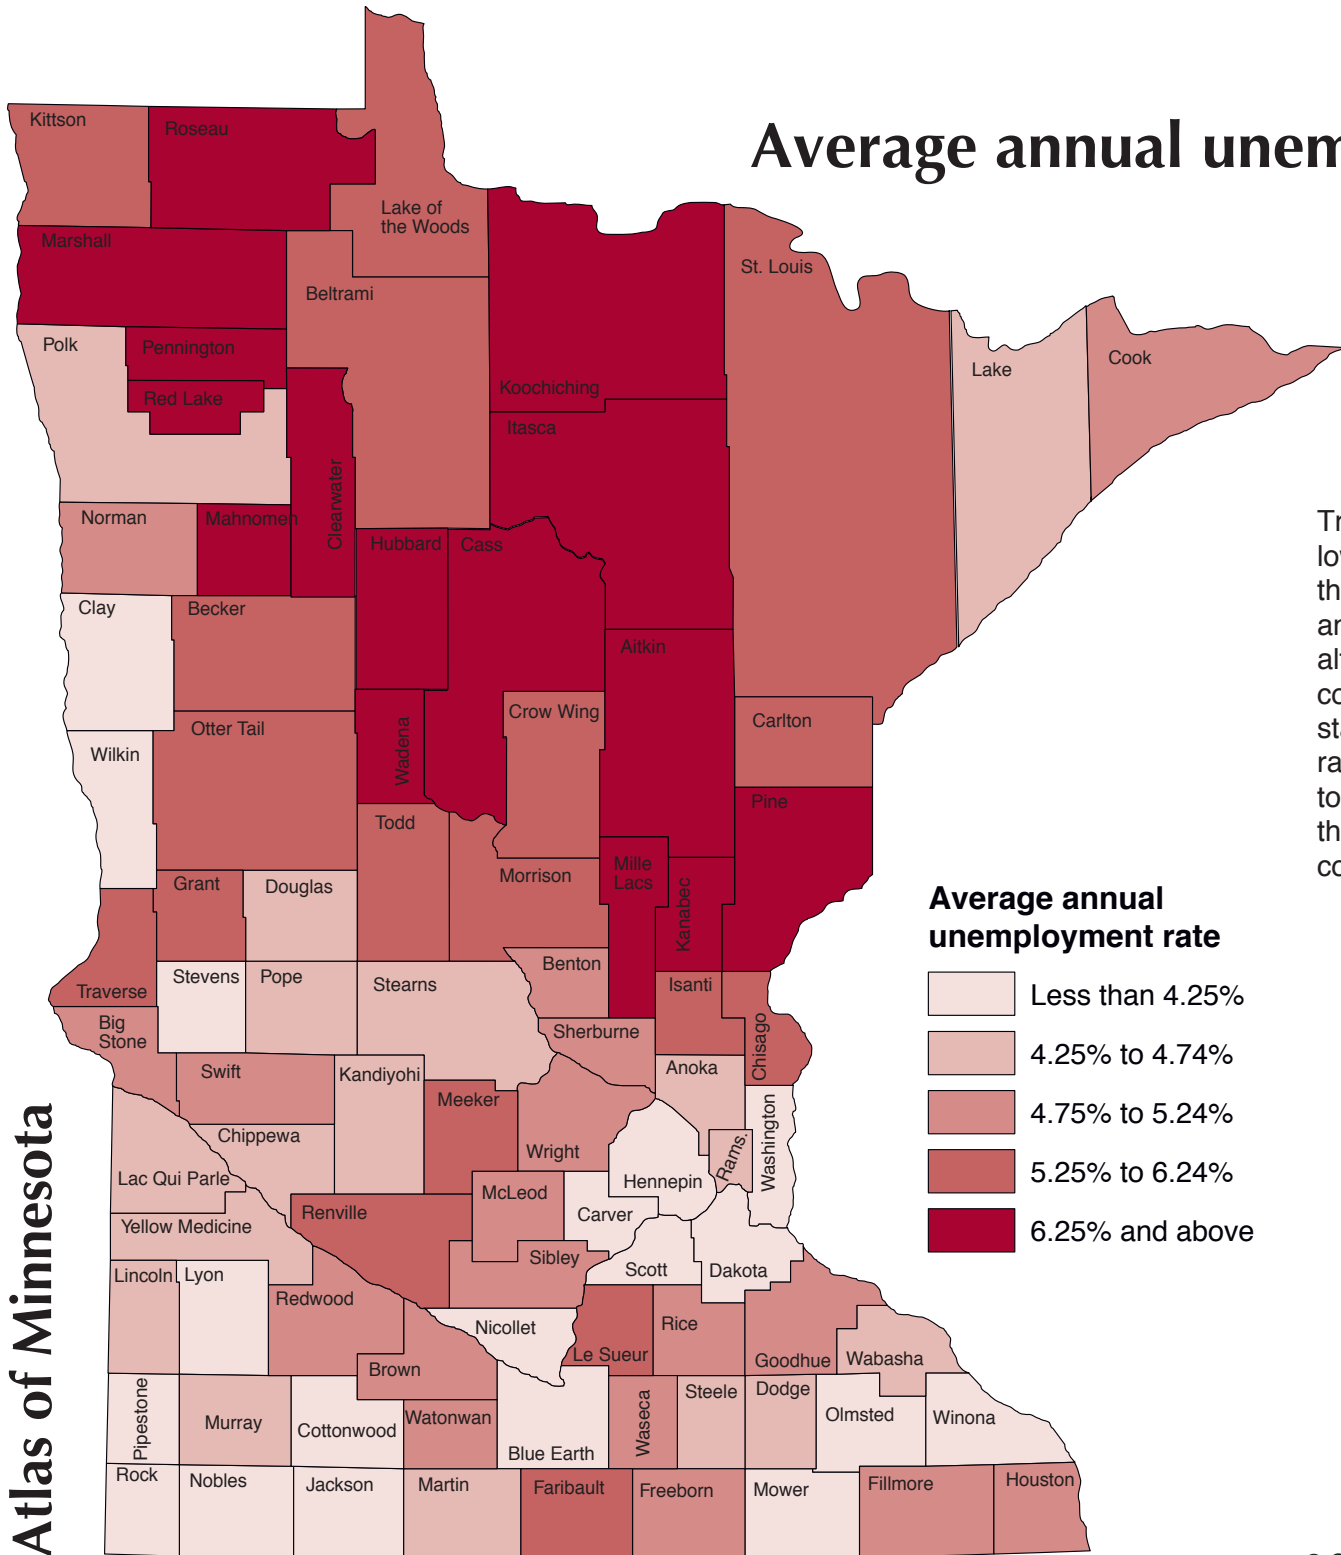

Average annual unemployment, 2007

Atlas of Minnesota

Traditionally, Minnesota has had a low unemployment rate compared to the nation as a whole (the average annual rate for 2007 was 4.6%, although the rate has risen considerably since then). Within the state, though, the average annual rate can vary quite a bit. Rates tend to be lowest in the southern part of the state and higher in the northern counties.

Average annual unemployment rate

Data source:
U.S. Department of Labor
Bureau of Labor Statistics
© Center for Rural Policy and Development