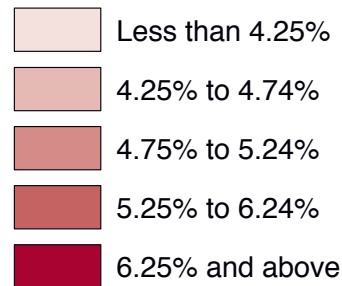

Data source:
U.S. Department of Labor
Bureau of Labor Statistics
© Center for Rural Policy and Development