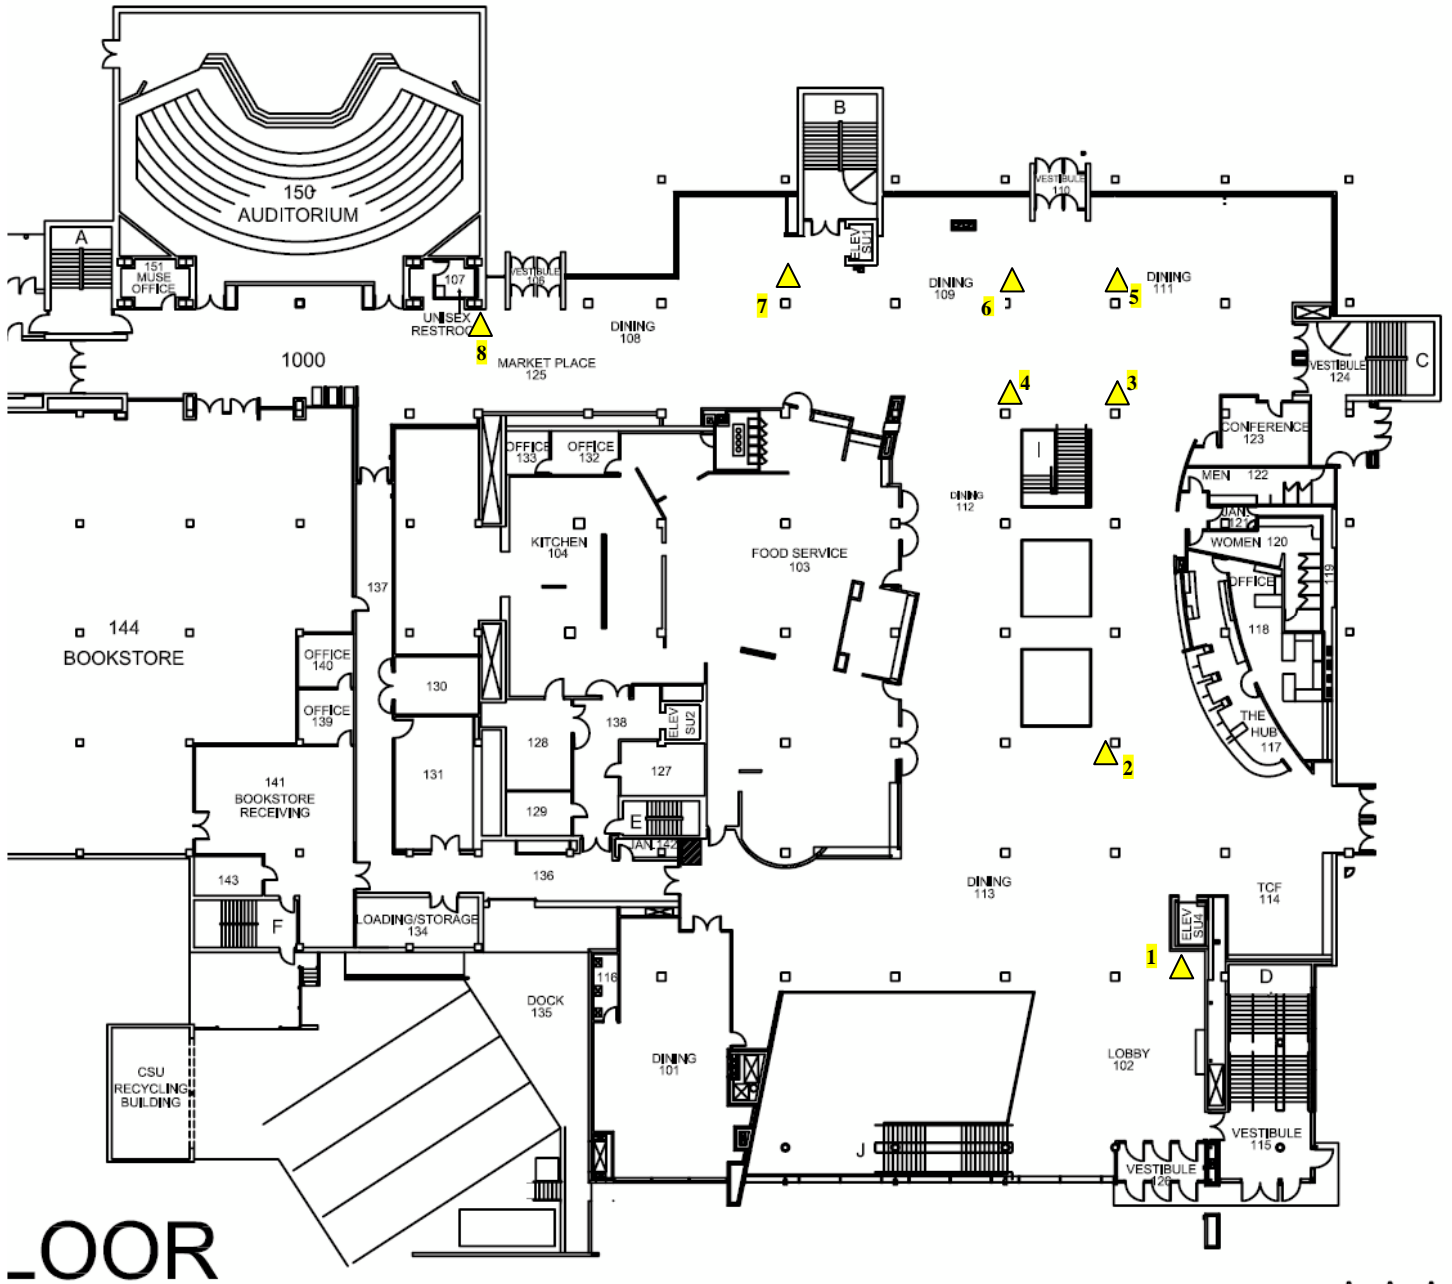

Centennial Student Union First Floor Poster Holder Locations

Locations:

1. north of south entrance under TV monitor
2. next to pillar across from the Campus Hub
3. next to pillar east side of stairwell I
4. next to pillar west side of stairwell I
5. next to pillar on carpet east of fountain entrance
6. next to pillar on carpet west of fountain entrance
7. next to pillar on carpet west of Stairwell B/elevator
8. in front of Unisex restroom near Ostrander Auditorium