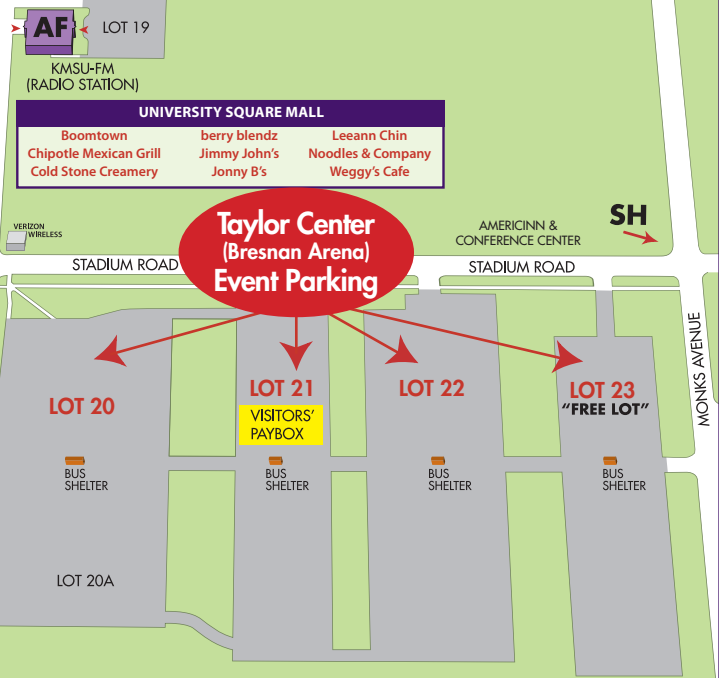

BUILDING KEY

AF	Alumni Foundation Center	MF	Myers Field House	TC	Taylor Center
AH	Armstrong Hall	ML	Memorial Library	TE	Trafton Science Center E
CC	Carkoski Commons	MH	Morris Hall	TN	Trafton Science Center N
CR	Crawford Residence Community	NH	Nelson Hall	TR	Trafton Science Center S
FH	Ford Hall	PA	Earley Center for Performing Arts	TS	Trafton Science Center S
GP	Generator Plant	PH	Pennington Hall	UP	Utility Plant
HC	Highland Center	PS	Margaret R. Preska Residence Community	WC	Wiecking Center
HN	Highland Center N	RE	Center of Renewal Energy (CORE)	WA	Wigley Administration Center
JS	Julia A. Sears Residence Hall Community	SU	Centennial Student Union	WH	Wissink Hall
MC	McElroy Residence Community	SH	Stadium Heights Residence Community		

● Marso-Schmitz Plaza ■ Jane Rush Gathering Place ▶ Handicapped Accessible Door — Bus Shelter

EVENT MAP

Questions? Contact University Scheduling

507-389-2223

Shirley Piepho
shirley.piepho@mnsu.edu

Jane Kolars
jane.kolars@mnsu.edu

Main Roadways and Streets to
MINNESOTA STATE UNIVERSITY MANKATO