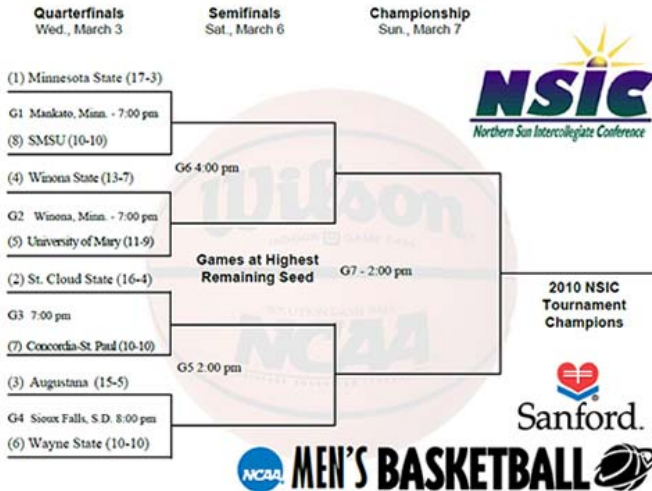

Game News

Men's Basketball

MSU Earns Sole Possession of Regular Season Championship

By virtue of Winona State's 80-69 victory over St. Cloud State Saturday evening, the Minnesota State men's basketball team earned the 2009-10 Northern Sun Intercollegiate Conference Regular Season Championship.

The Mavericks and Huskies entered Saturday tied for the league lead; however Minnesota State downed the University of Mary 75-63 late Saturday afternoon. Minnesota State junior win Jefferson Mason recorded his 11th double-double of the season as he scored a team-high 17 points and hauled in a game-high 12 rebounds.

The championship marks MSU's fourth league title (North Central Conference or NSIC) under head coach Matt Margenthaler and is the 17th league title in program history.

News Flash.....

The MSU men's basketball team at 24-3 (17-3 in the NSIC) is still ranked #1 in the NCAA Central Regional poll. Mesa State College, Rocky Mountain Athletic Conference (RMAC) Champions (22-4 and 16-3 in the RMAC) are ranked #2. This week's poll will be released Wednesday.

"Nothing But Net"

MSU Maverick Basketball Newsletter

2010 NSIC / SANFORD HEALTH MEN'S BASKETBALL TOURNAMENT

Game News Cont.

Women's Basketball MSU Enter Postseason Play

The MSU women's basketball team has advanced to the Northern Sun Intercollegiate Conference tournament which begins Wednesday evening.