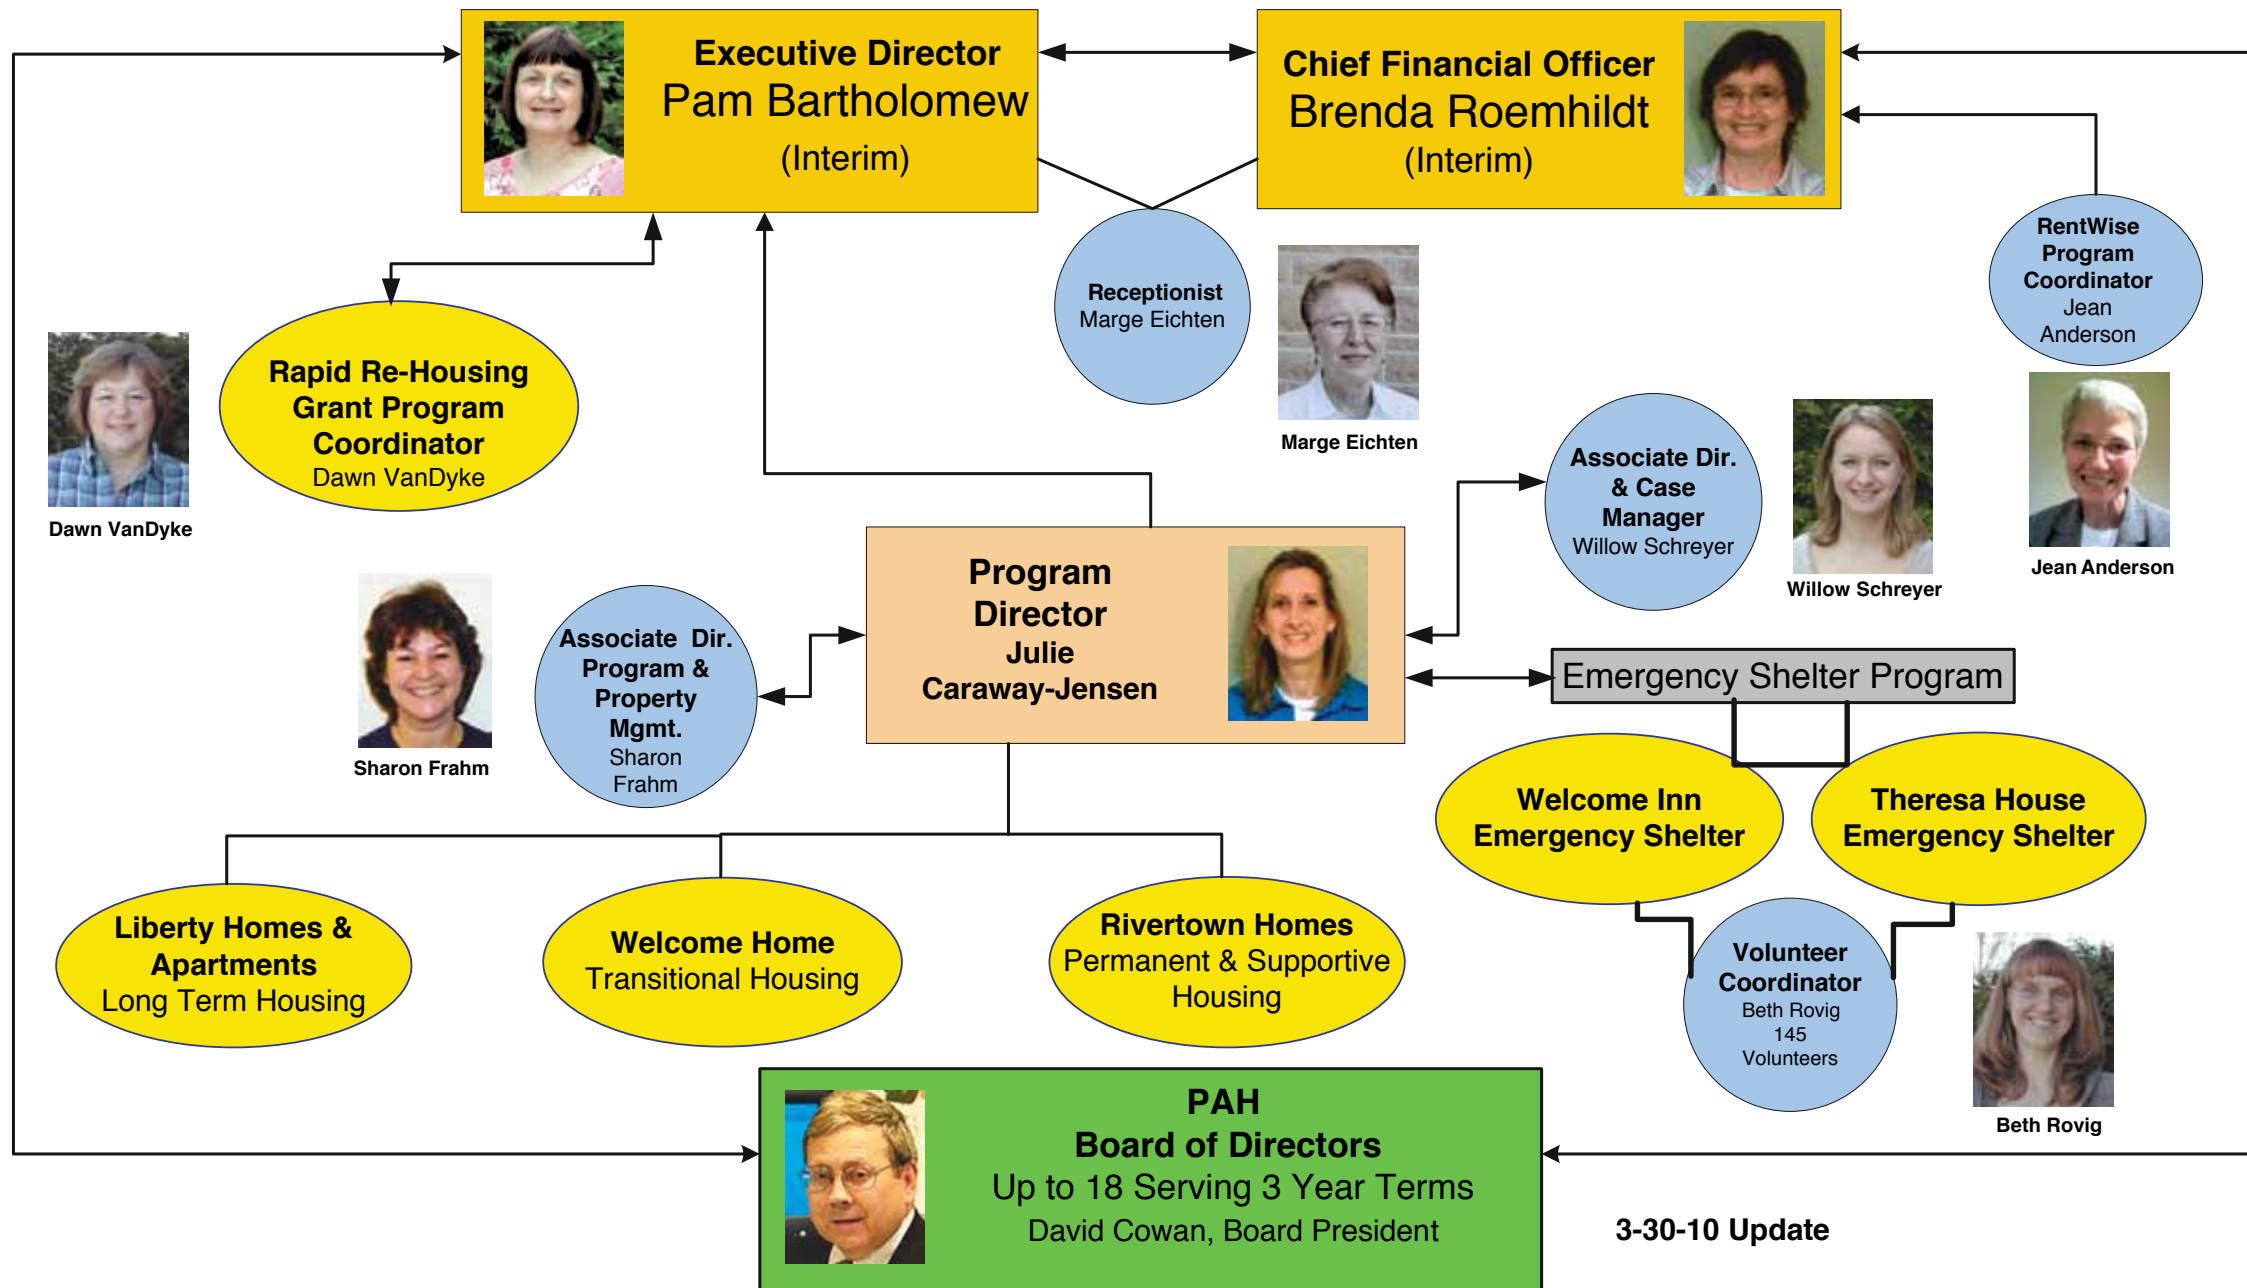

Partners for Affordable Housing, Inc. – Organizational Chart

Mission Statement: Partners for Affordable Housing provides shelter for homeless families and individuals and helps them to secure economically viable long-term housing.