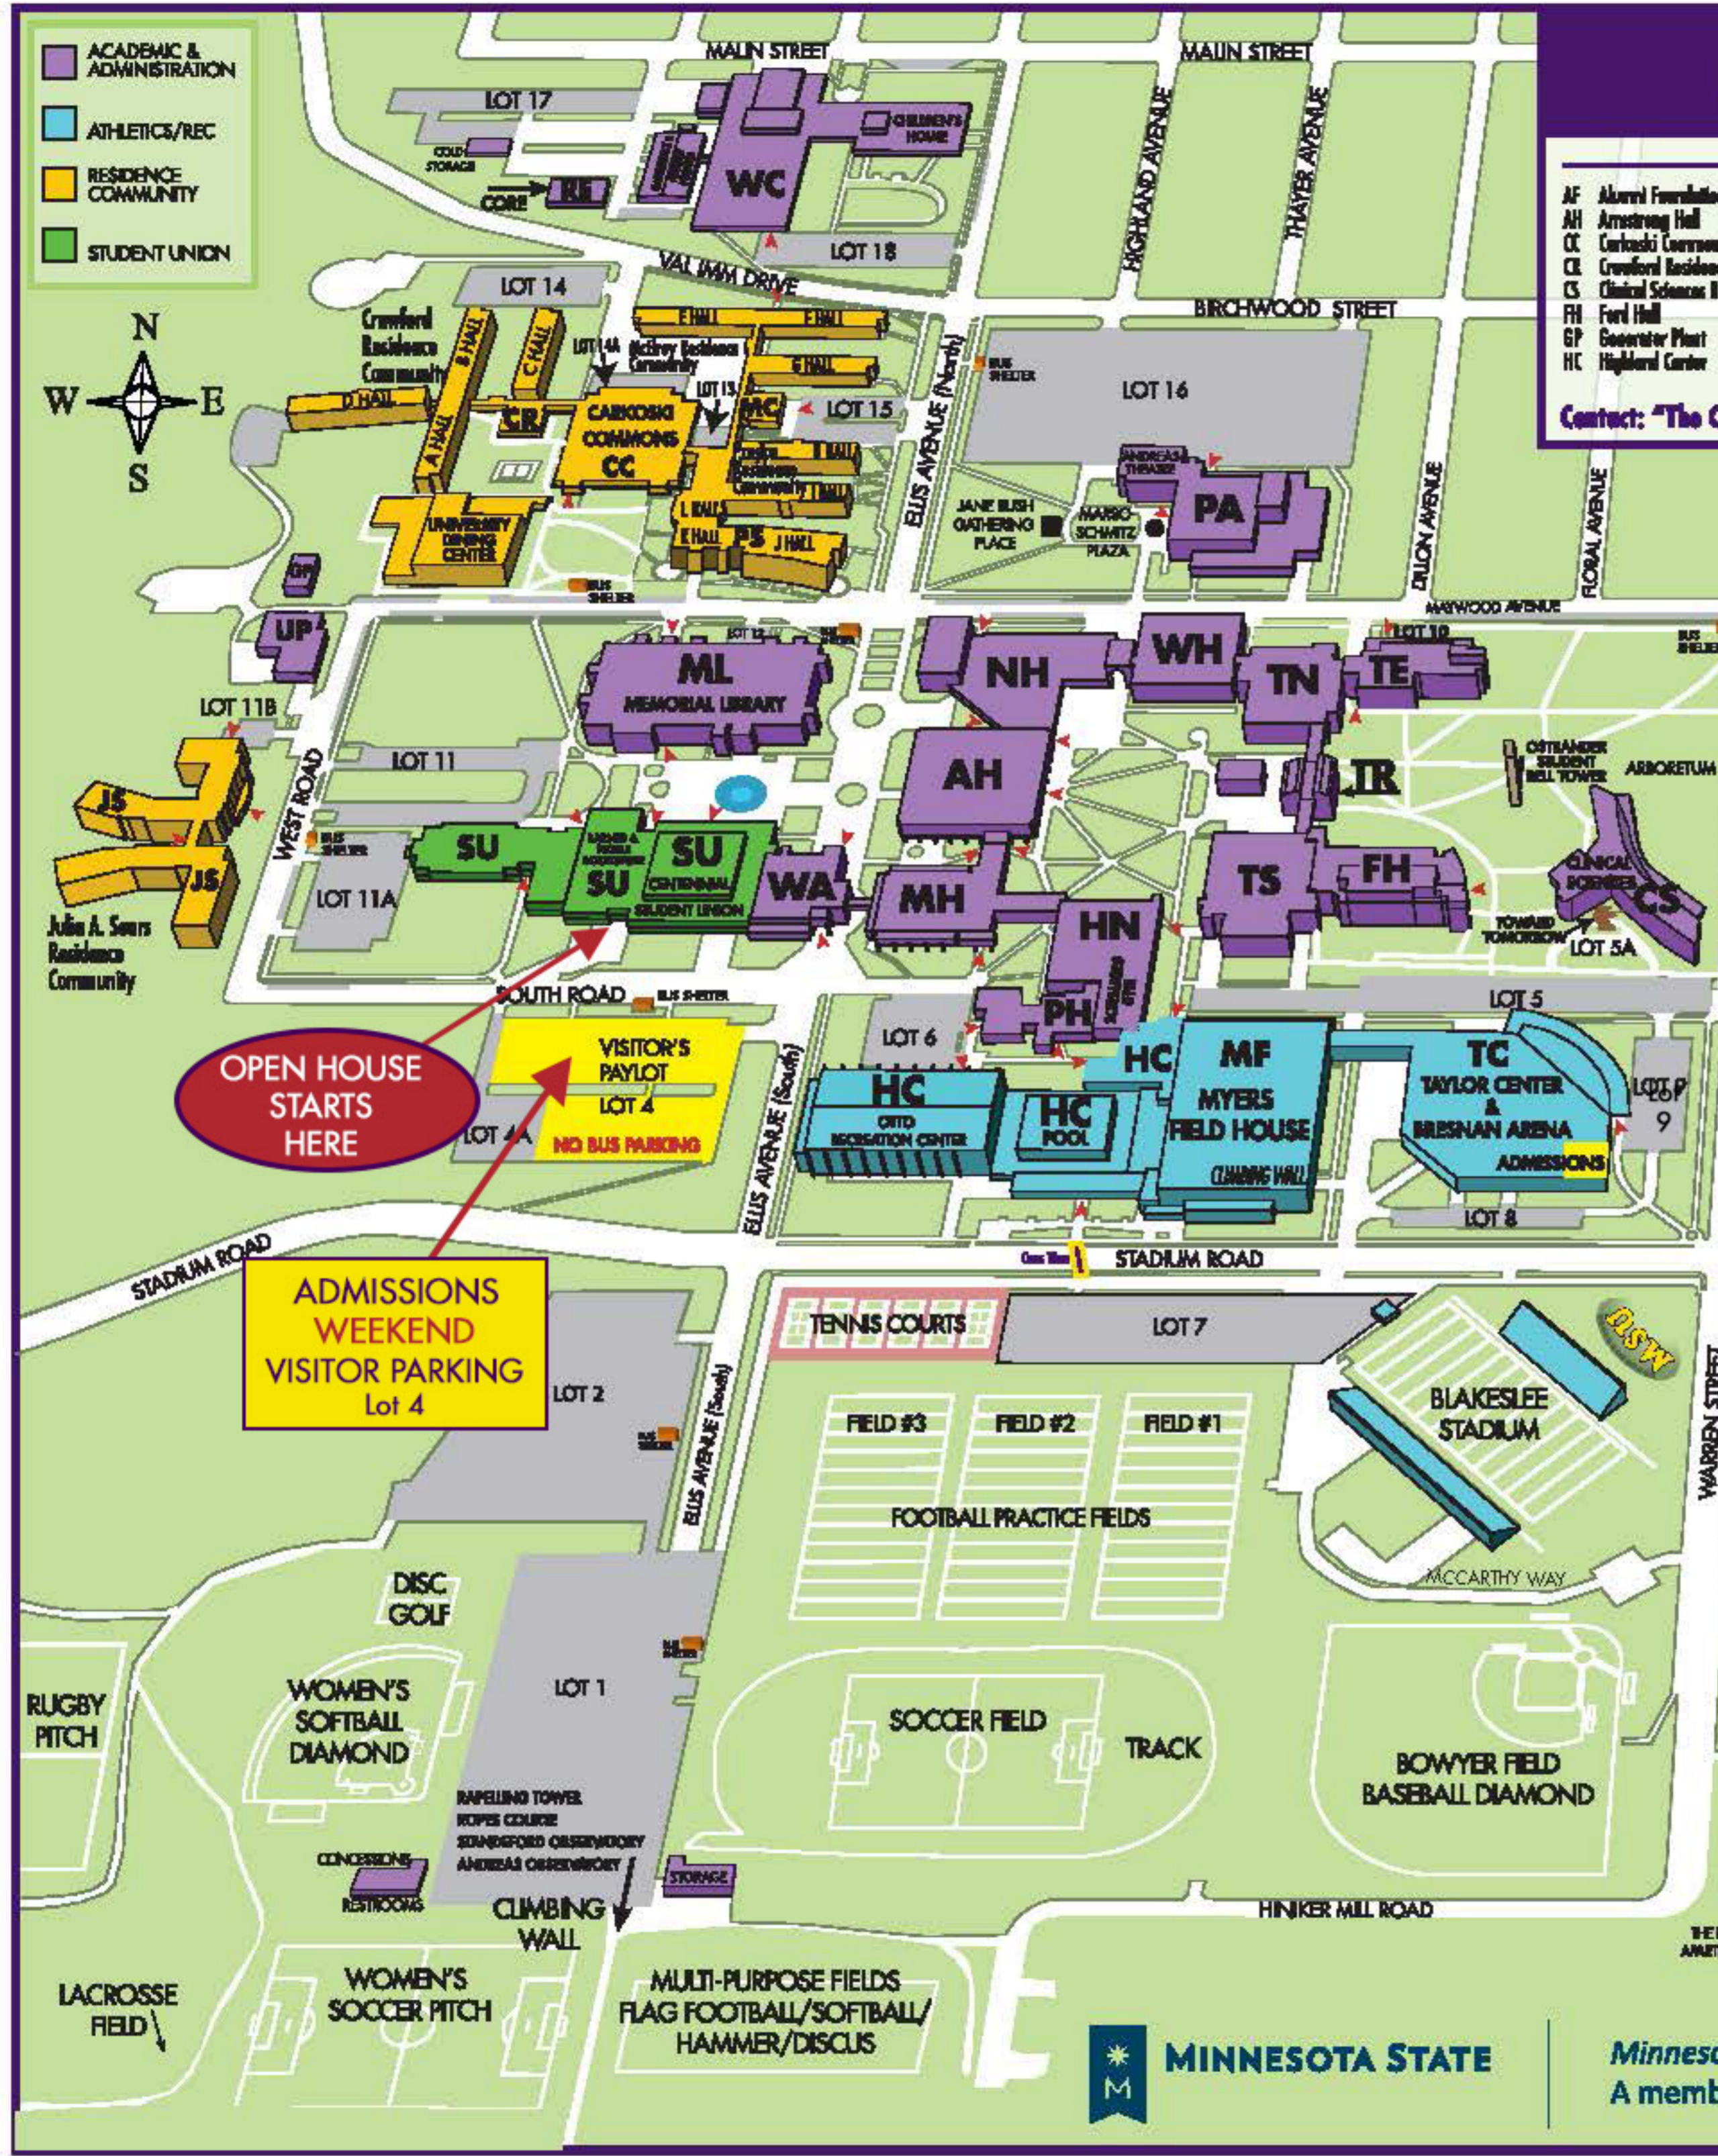

- ACADEMIC & ADMINISTRATION
- ATHLETICS/REC
- RESIDENCE COMMUNITY
- STUDENT UNION

BUILDING KEY

AF Alford Foundation Center	HN Highland Center N	PH Partridge Hall	TR Trifun Science Center
AH Armstrong Hall	JS Julia A. Sears Residence Community	PS Margaret B. Proden Bookstore Community	TS Trifun Science Center S
CC Carlskoski Commons	MC Madry Residence Community	RE Center of Renewed Energy (CORE)	UP Utility Plant
CR Crawford Residence Community	MF Myers Field House	SD Maverick All-Sports Dome & Scheel's Field	WC Wrecking Center
CS Clinical Sciences Building	ML Memorial Library	SU Centennial Student Union	WA Wigley Administration Center
FH Ford Hall	MH Morris Hall	SH Student Heights Residence Community	WH Wotak Hall
GP Generator Plant	HN Nelson Hall	TC Taylor Center	MS-MSP Nurse-Schmitz Plaza
HC Highland Center	PA Early Center for Performing Arts	TE Trifun Science Center E	JB Jane Bush Gathering Place
		TN Trifun Science Center N	HA Handicapped Accessible Door

Contact: "The Campus Hub" 507-389-1866 (V), 800-722-8544 (T) or 800-627-3529 or 711 (MS/TTY) www.msu.edu

CENTENNIAL STUDENT UNION

Upper Level
Taco Bell
Garbonzo Mediterranean Grill
Seasons
Starbucks
Hissho Sushi
Peking Plate
Fire House Subs
Union Grill

Lower Level
Chick-fil-A

ON CAMPUS EATERIES

Myers Field House
Einstein Bros Bagels
Carlskoski Commons
Chef's Place
Julia A. Sears Res. Hall
1872 Grill
University Dining Center

UNIVERSITY SQUARE MALL (PRIVATE PROPERTY)

Berry Blendz Caribou Coffee Chipotle Mexican Grill Cold Stone Creamery	Insomnia Cookies Jimmy John's Jonny B's Krusty's Donuts	Constanza's Pizzeria Noodle's Company Wakai's Asian Fusion Weggy's Cafe

OPEN HOUSE STARTS HERE

ADMISSIONS WEEKEND VISITOR PARKING
Lot 4