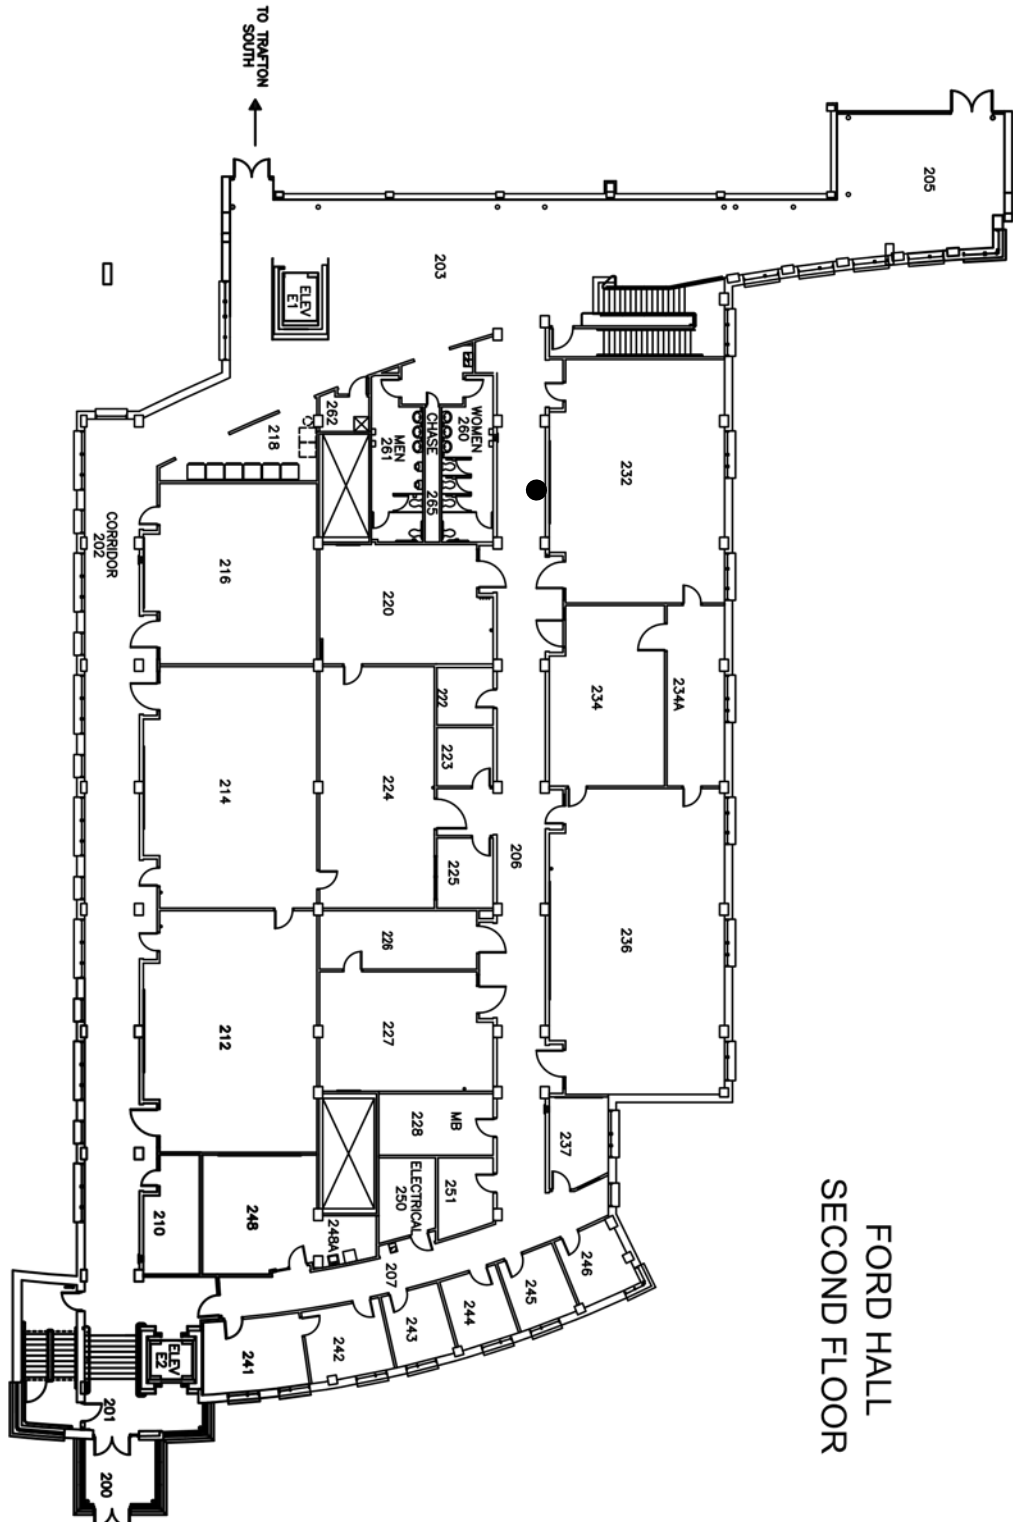

FORD HALL SECOND FLOOR

MINNESOTA STATE UNIVERSITY,
MANKATO

FACILITIES MANAGEMENT

Ford Hall
2nd Floor

Scale: 1"=20' Date: 1/31/2012
Drawn By: Travis Kormanika