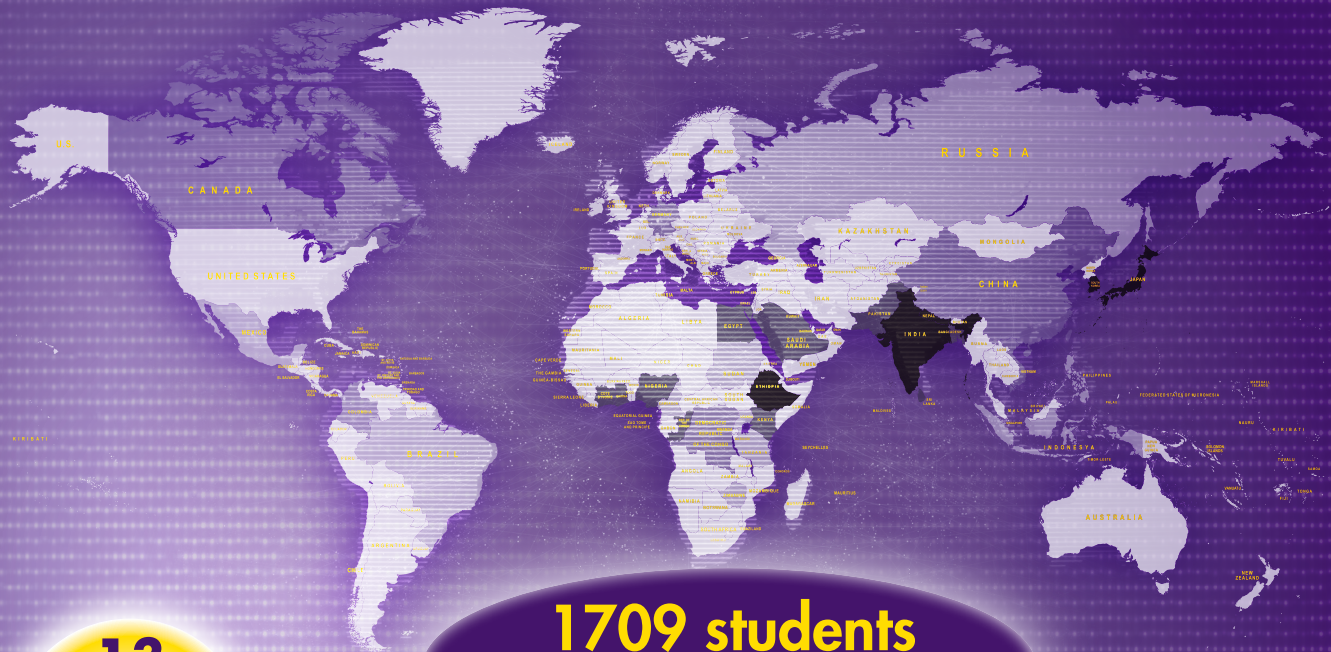

Spring 2023 International Student Population

Ethiopia . 314	Germany. 9	Poland *
Nepal . . . 198	Ghana 39	Qatar *
Rep Korea 128	Honduras *	Romania *
India. . . . 113	Hong Kong . . . *	Russian Fed. . . 8
Japan 98	Indonesia 7	Rwanda *
Albania. *	Iran. *	Saudi Arabia. 94
Angola *	Ireland *	Senegal. *
Argentina *	Italy *	Sierra Leone . . *
Aruba *	Ivory Coast . . 92	Singapore *
Azerbaijan . . . *	Jamaica *	Slovakia *
Bahamas. . . . 14	Jordan *	South Africa . . *
Bangladesh. . 73	Kazakhstan. . . *	Spain *
Belgium. *	Kenya. 46	Sri Lanka. . . . 28
Benin *	Kuwait *	Sudan. *
Bolivia. *	Lao Dem Rep. . *	Switzerland. . . *
Brazil 6	Liberia *	Syria. *
Burkina Faso. . *	Lithuania. . . . *	Taiwan *
Burma. *	Malawi *	Tanzania 9
Cambodia. . . . *	Malaysia. 7	Thailand *
Cameroon. . . . 8	Mali *	Togo *
Canada. 20	Mauritania . . . *	Turkey. *
China 12	Mexico 8	Turkmenistan. . *
Colombia . . . 12	Moldova *	Uganda. 9
Costa Rica. . . . *	Mongolia *	Ukraine. *
Cyprus *	Morocco *	Un Arab Em . . . *
Czech Republ . . *	Myanmar *	United Kngdm. . *
Dem Congo. . . 24	Netherlands . . *	Uzbekistan . . . *
Denmark. *	New Zealand . . *	Venezuela. . . . *
Dominica. *	Niger *	Vietnam 14
Ecuador *	Nigeria. 66	West Bank. . . . *
Egypt 21	Norway *	Yemen. *
El Salvador . . . *	Oman *	Zambia. *
France. *	Pakistan 44	Zimbabwe. . . . 8
Gabon *	Peru *	
Gambia 16	Philippines . . . *	

* = 5 or fewer students

1709 students from 103 countries

13
Intensive English Program Students

1049
Undergraduate Students

236
Graduate Students

47
Short-Term Online Program Students

51
Exchange Student

313
OPT Students

MNSU ranks 9th nationally in international student population among master's institutions, according to the 2022 annual "Open Doors Report"