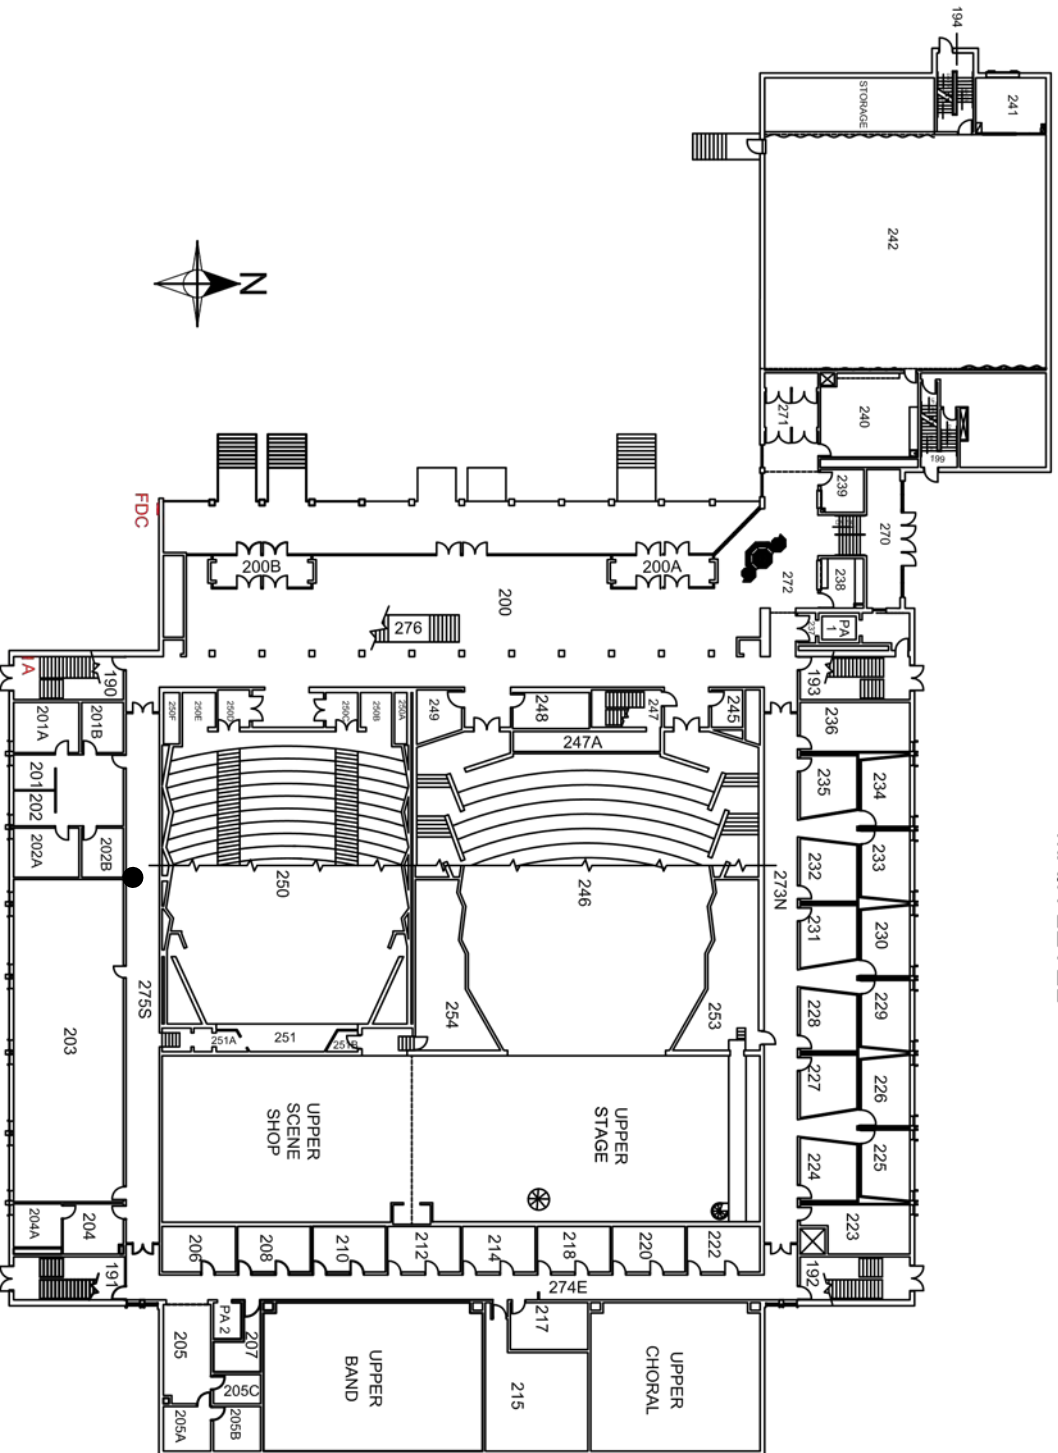

PERFORMING ARTS CENTER MAIN LEVEL

A - Annunciator Panel
 F - Fire Panel
 FDC - Fire Dept. Connection

MINNESOTA STATE UNIVERSITY,
 MANKATO

Performing Arts Center
 Main Level

FACILITIES MANAGEMENT

Scale: 1" = 30' Date: 2/21/2012
 Drawn By: Travis Keanaaha