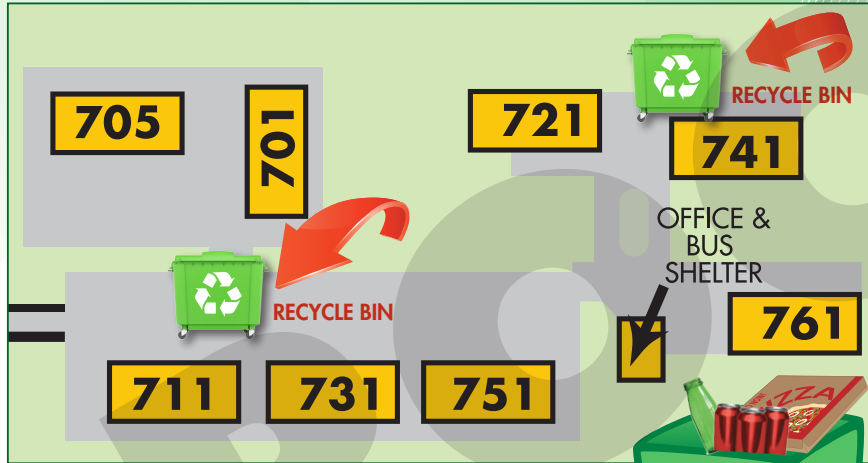

STADIUM HEIGHTS RESIDENCE COMMUNITY RECYCLING GUIDE

Recycle These Items

- Aluminum containers and cans
- Plastic containers #1 - #7
- Glass beverage containers
- Paper, newspaper, junk mail, greeting cards
- Magazines
- Phone books
- Paperback books
- Paperboard boxes (pizza boxes can be recycled as long as there is very little food and/or grease contamination)
- Cardboard boxes (flatten and place next to paper recycling bin)

Not Recyclable

- Styrofoam cups, plates and/or packaging
- Wraps, film or plastic 6-pack holders
- Coffee filters, tea bags
- Candy and gum wrappers
- Potato chip bags
- Gift paper, tissue paper or sticker release paper
- Bathroom waste paper
- Photos, slides, transparencies
- Incandescent light bulbs
- Disposable razors

Other

- Plastic shopping bags (turn in to any HyVee store)
- Glass test tubes, beakers, etc. (place in specially-marked containers in labs)
- Needles (place in sharps containers in restrooms)

LET'S ALL RECYCLE!