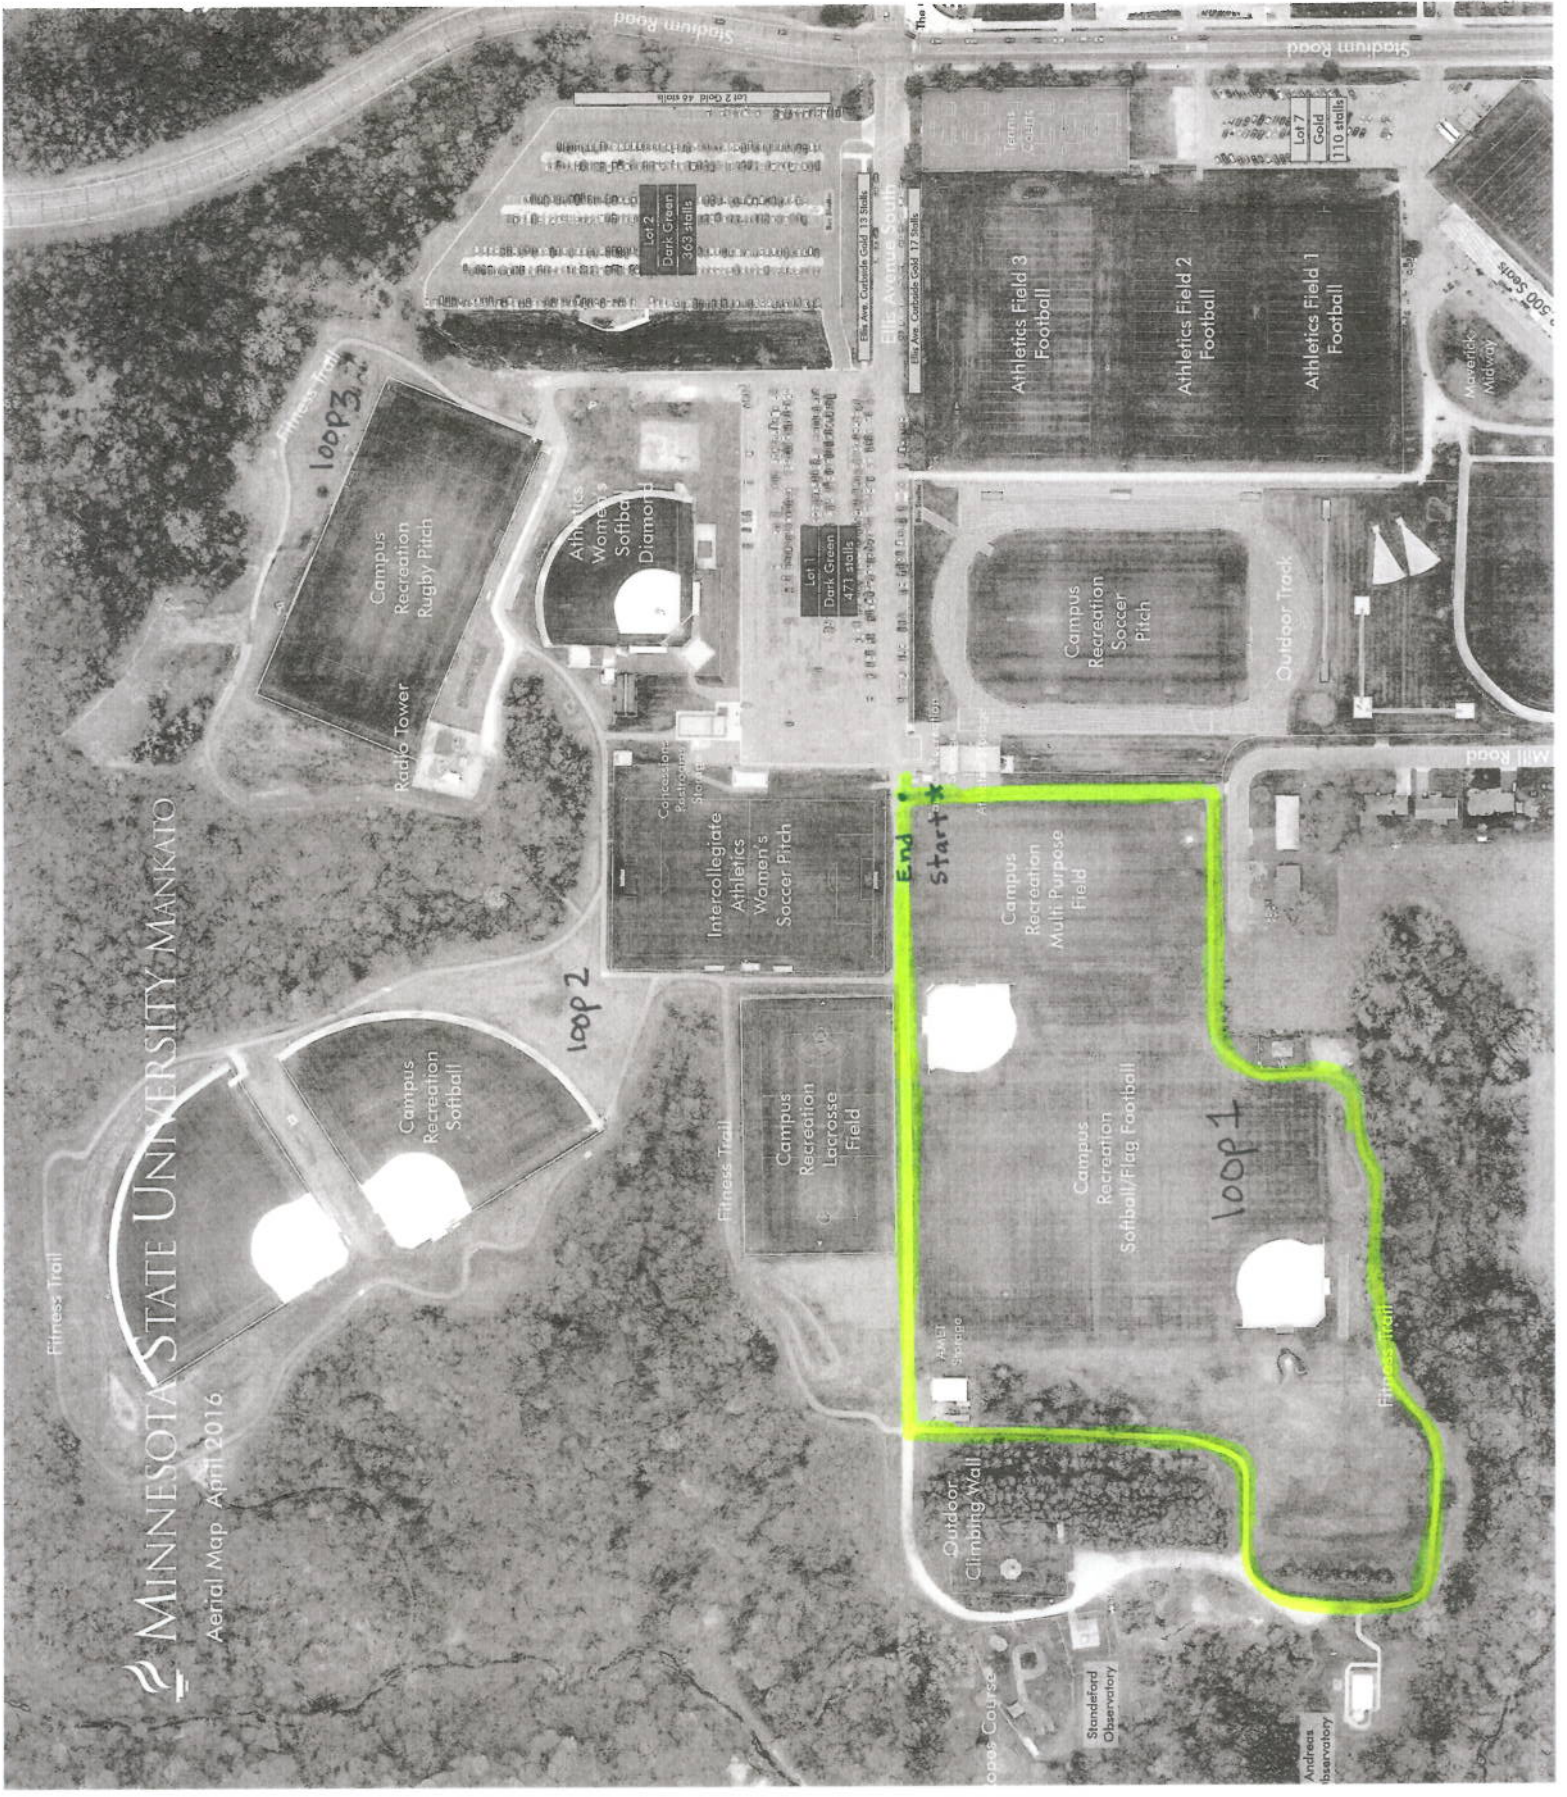

MSU
Fitness
Trail

*Start
and
End at
same
Place

complete
loop 1

.70 miles

MINNESOTA STATE UNIVERSITY MANKATO

Aerial Map April 2016