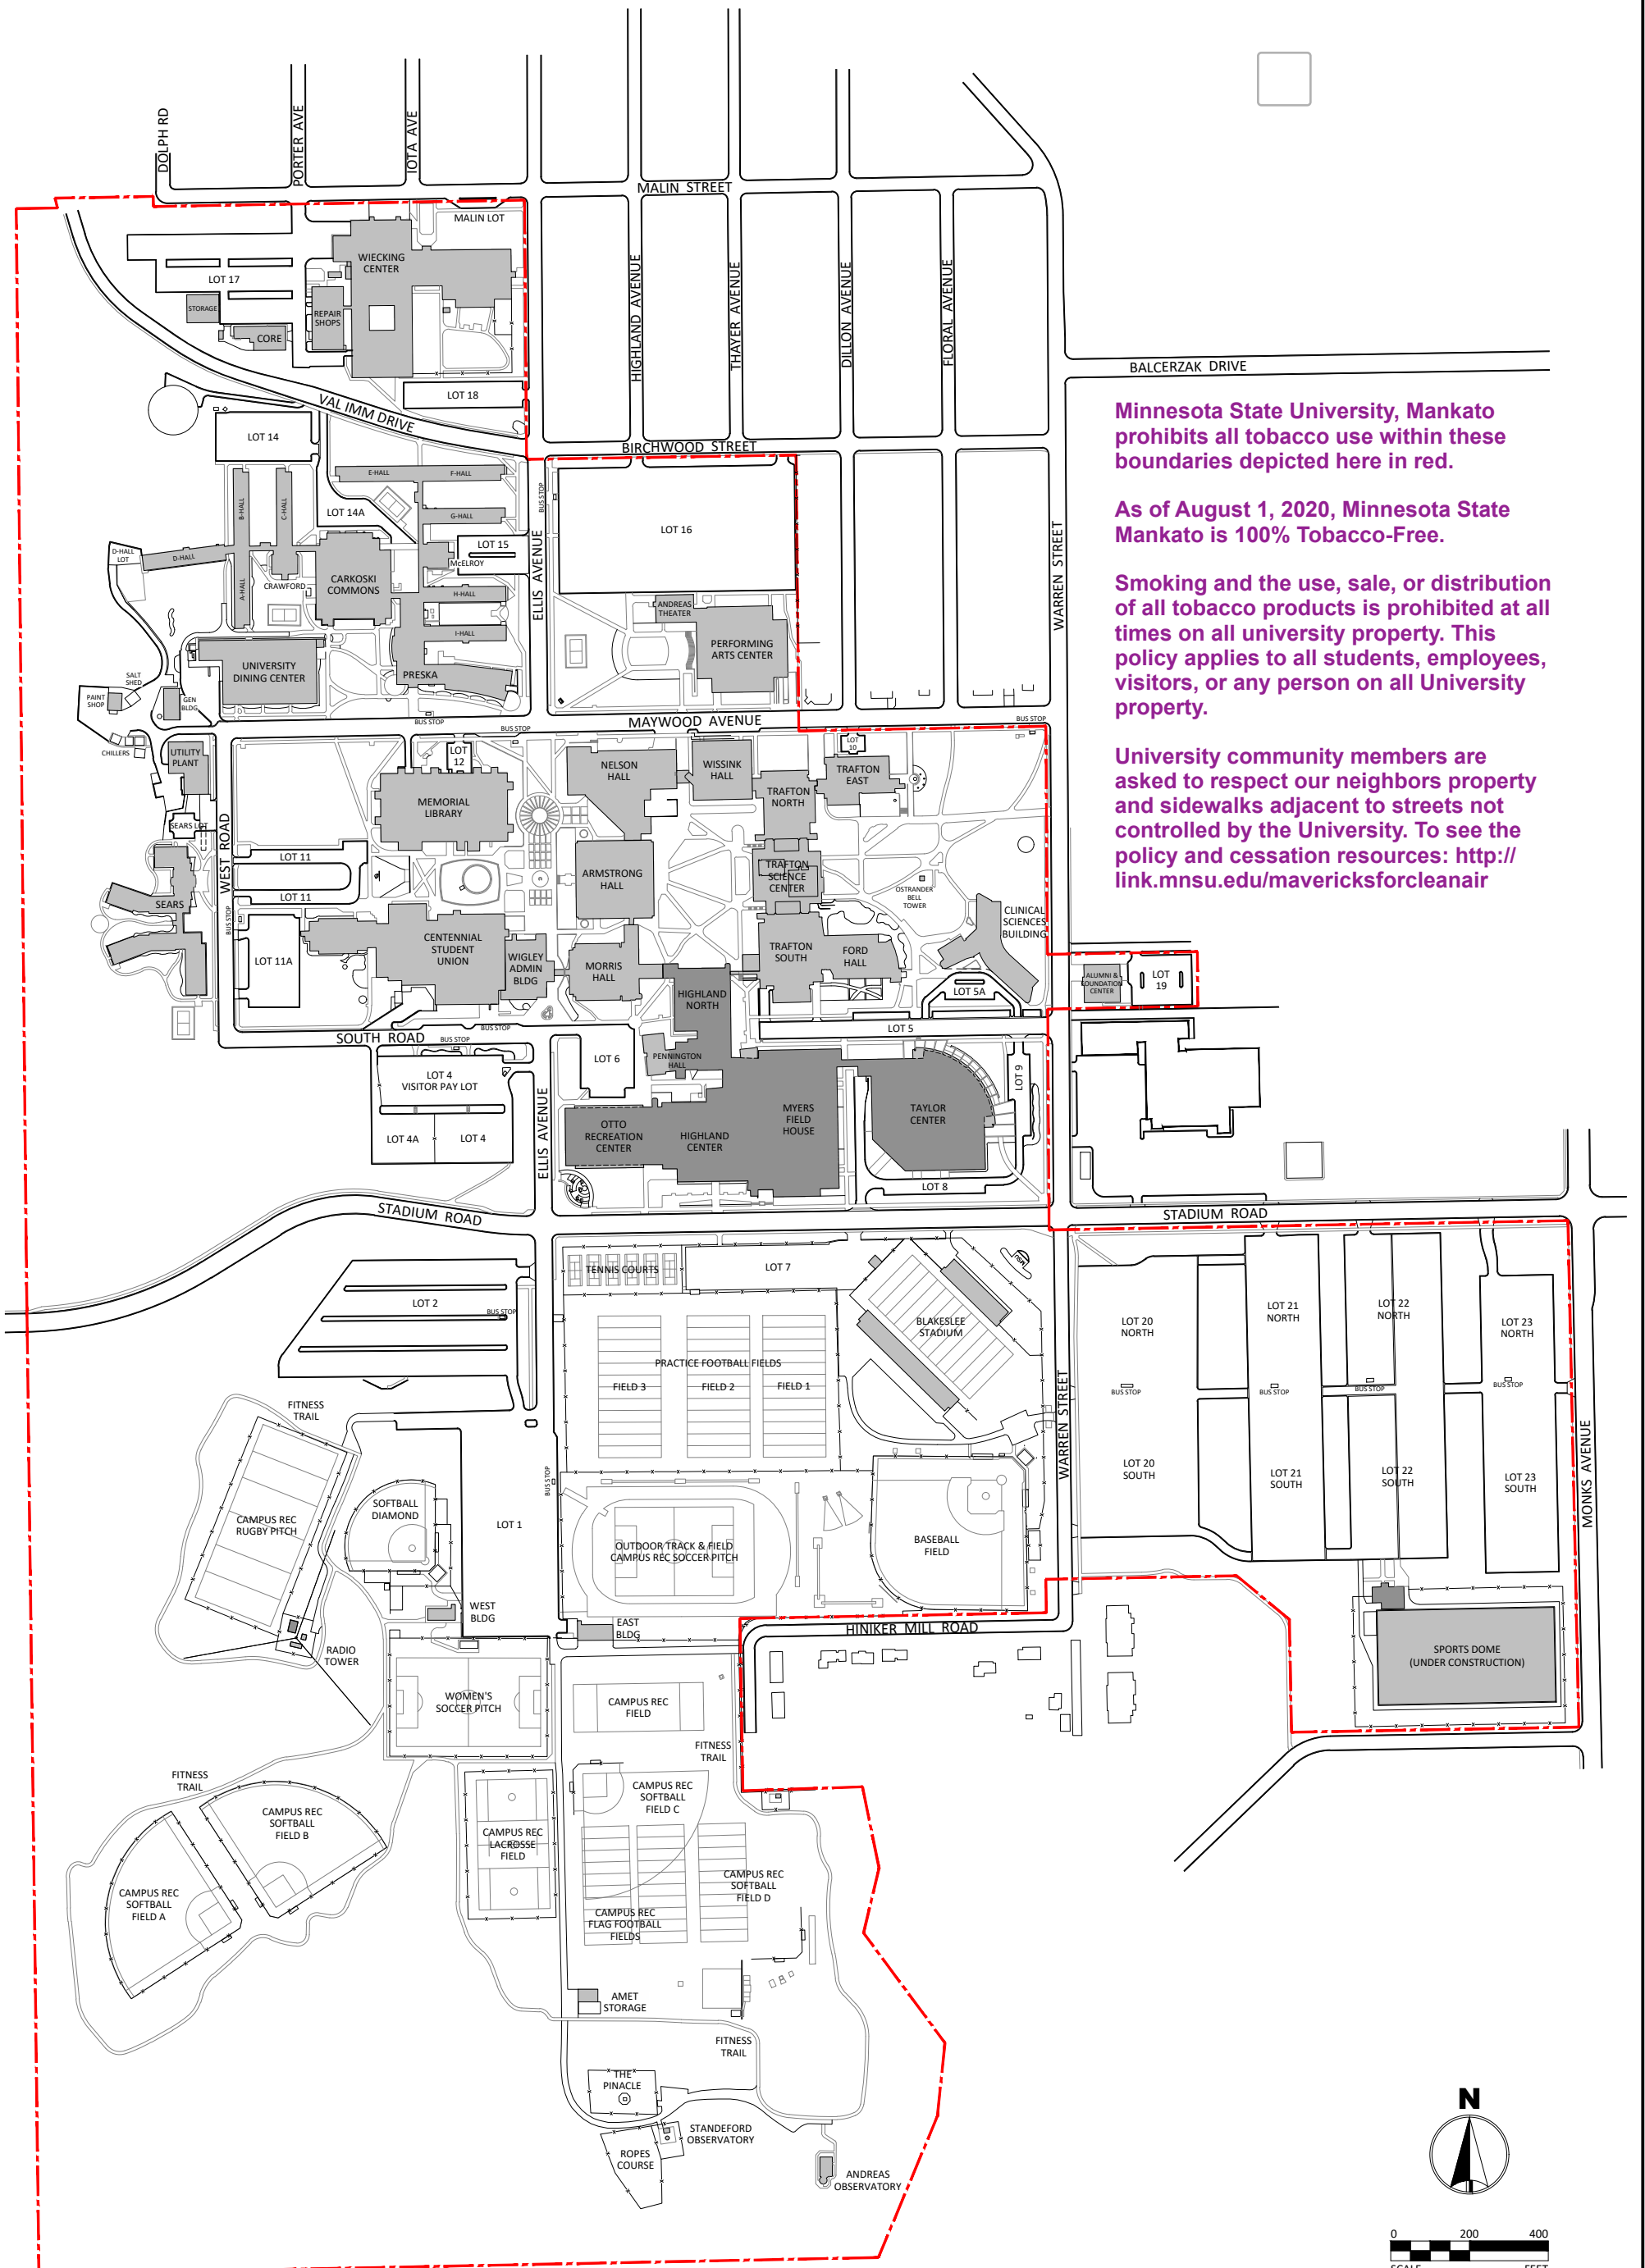

MINNESOTA STATE UNIVERSITY MANKATO

CAMPUS MAP

Minnesota State University, Mankato prohibits all tobacco use within these boundaries depicted here in red.

As of August 1, 2020, Minnesota State Mankato is 100% Tobacco-Free.

University community members are asked to respect our neighbors property and sidewalks adjacent to streets not controlled by the University. To see the policy and cessation resources: <http://link.mnsu.edu/mavericksforcleanair>