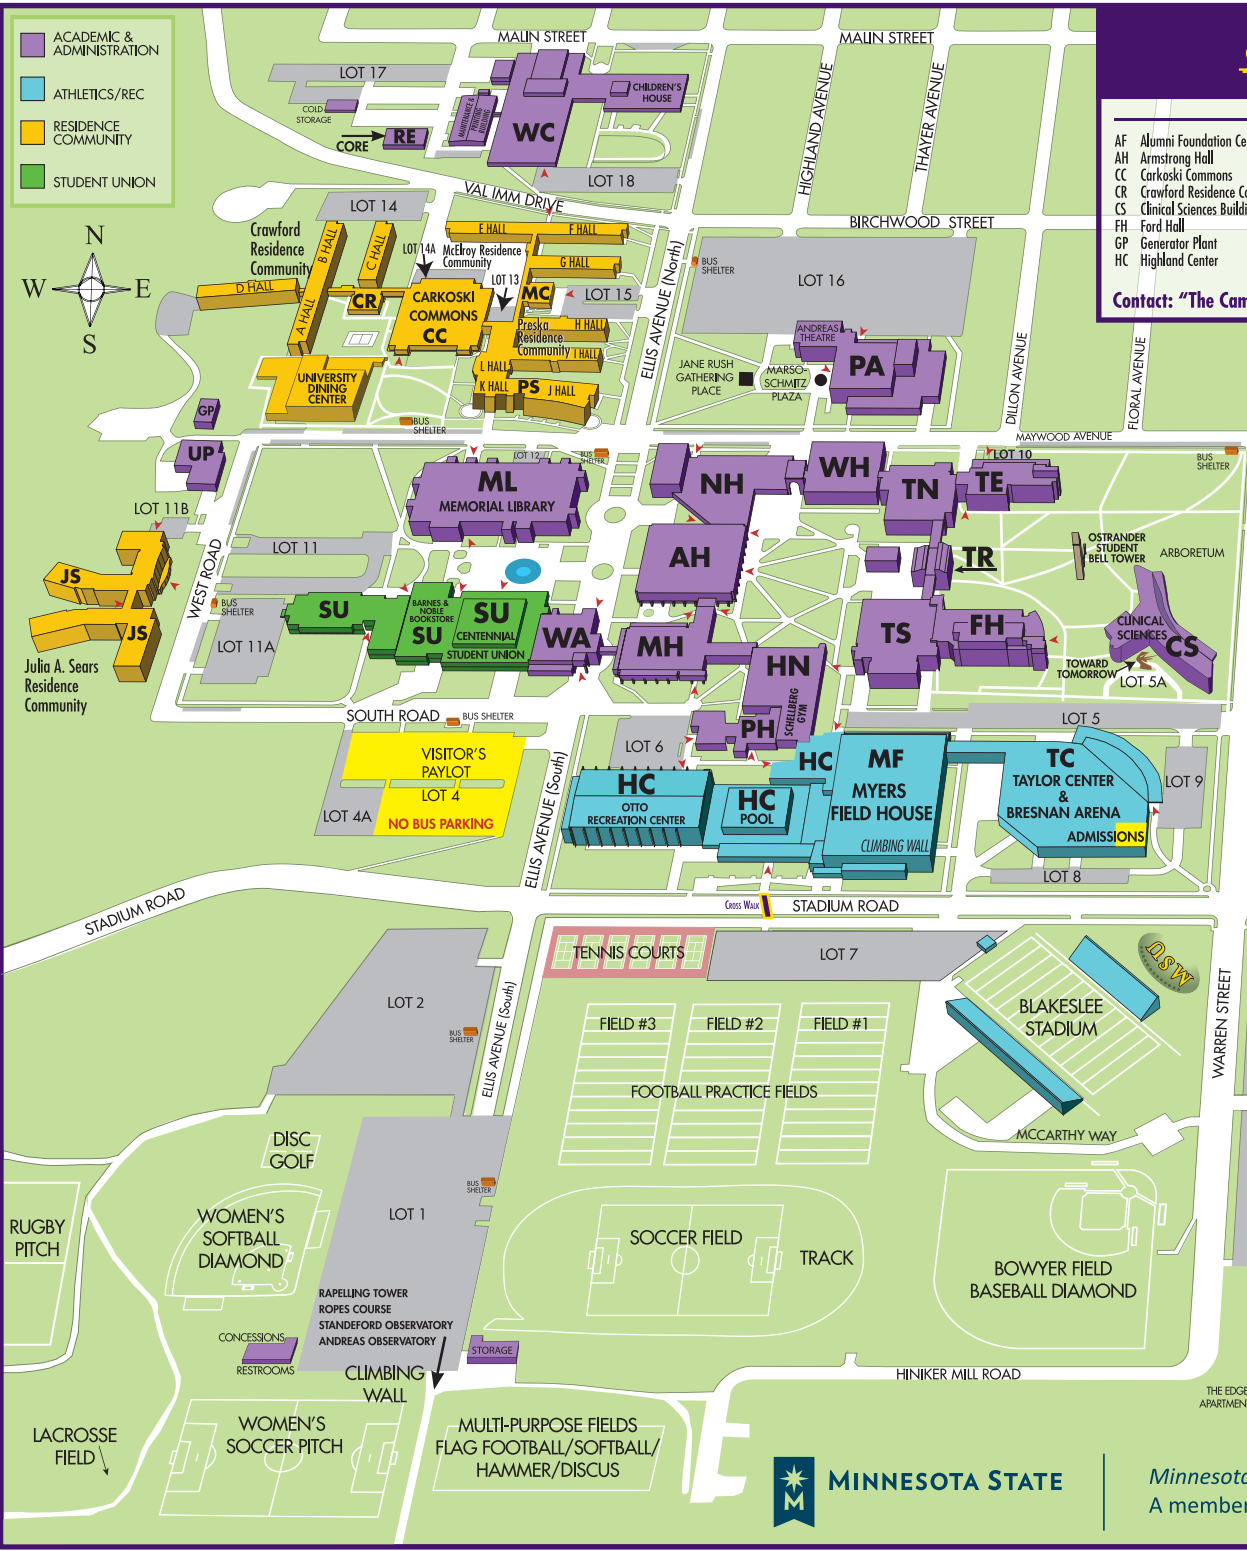

**BUILDING KEY**

AF	Alumni Foundation Center	HN	Highland Center N	PH	Pennington Hall	TR	Trafton Science Center
AH	Armstrong Hall	JS	Julia A. Sears Residence Community	PS	Margaret R. Preska Residence Community	TS	Trafton Science Center S
CC	Carkoski Commons	MC	McElroy Residence Community	RE	Center of Renewal Energy (CORE)	UP	Utility Plant
CR	Crawford Residence Community	MF	Myers Field House	SD	Maverick All-Sports Dome & Scheel's Field	WC	Wickling Center
CS	Clinical Sciences Building	ML	Memorial Library	SU	Centennial Student Union	WA	Wigley Administration Center
FH	Ford Hall	MH	Morris Hall	SH	Stadium Heights Residence Community	WH	Wissink Hall
GP	Generator Plant	NH	Nelson Hall	TC	Taylor Center		
HC	Highland Center	PA	Earley Center for Performing Arts	TE	Trafton Science Center E		
				TN	Trafton Science Center N		

Contact: "The Campus Hub" 507-389-1866 (V), 800-722-0544 (V) or 800-627-3529 or 711 (MRS/TTY) www.mnsu.edu

**CENTENNIAL STUDENT UNION**

- Upper Level**  
 Jazzman's Café & Bakery  
 Taco Bell  
 Garbonzo Mediterranean Grill  
 Toss  
 Chic-fil-A  
 Sandella's  
 Union Grill

**ON CAMPUS EATERIES**

- Myers Field House**  
 Einstein Bros Bagels  
**Carkoski Commons**  
 Chet's Place  
**Julia A. Sears Res. Hall**  
 1872 Grill  
**University Dining Center**

**UNIVERSITY SQUARE MALL (PRIVATE PROPERTY)**

AF LOT 19  
 KMSU-FM (RADIO STATION)  
 UNIVERSITY SQUARE MALL

**MINNESOTA STATE UNIVERSITY MANKATO**