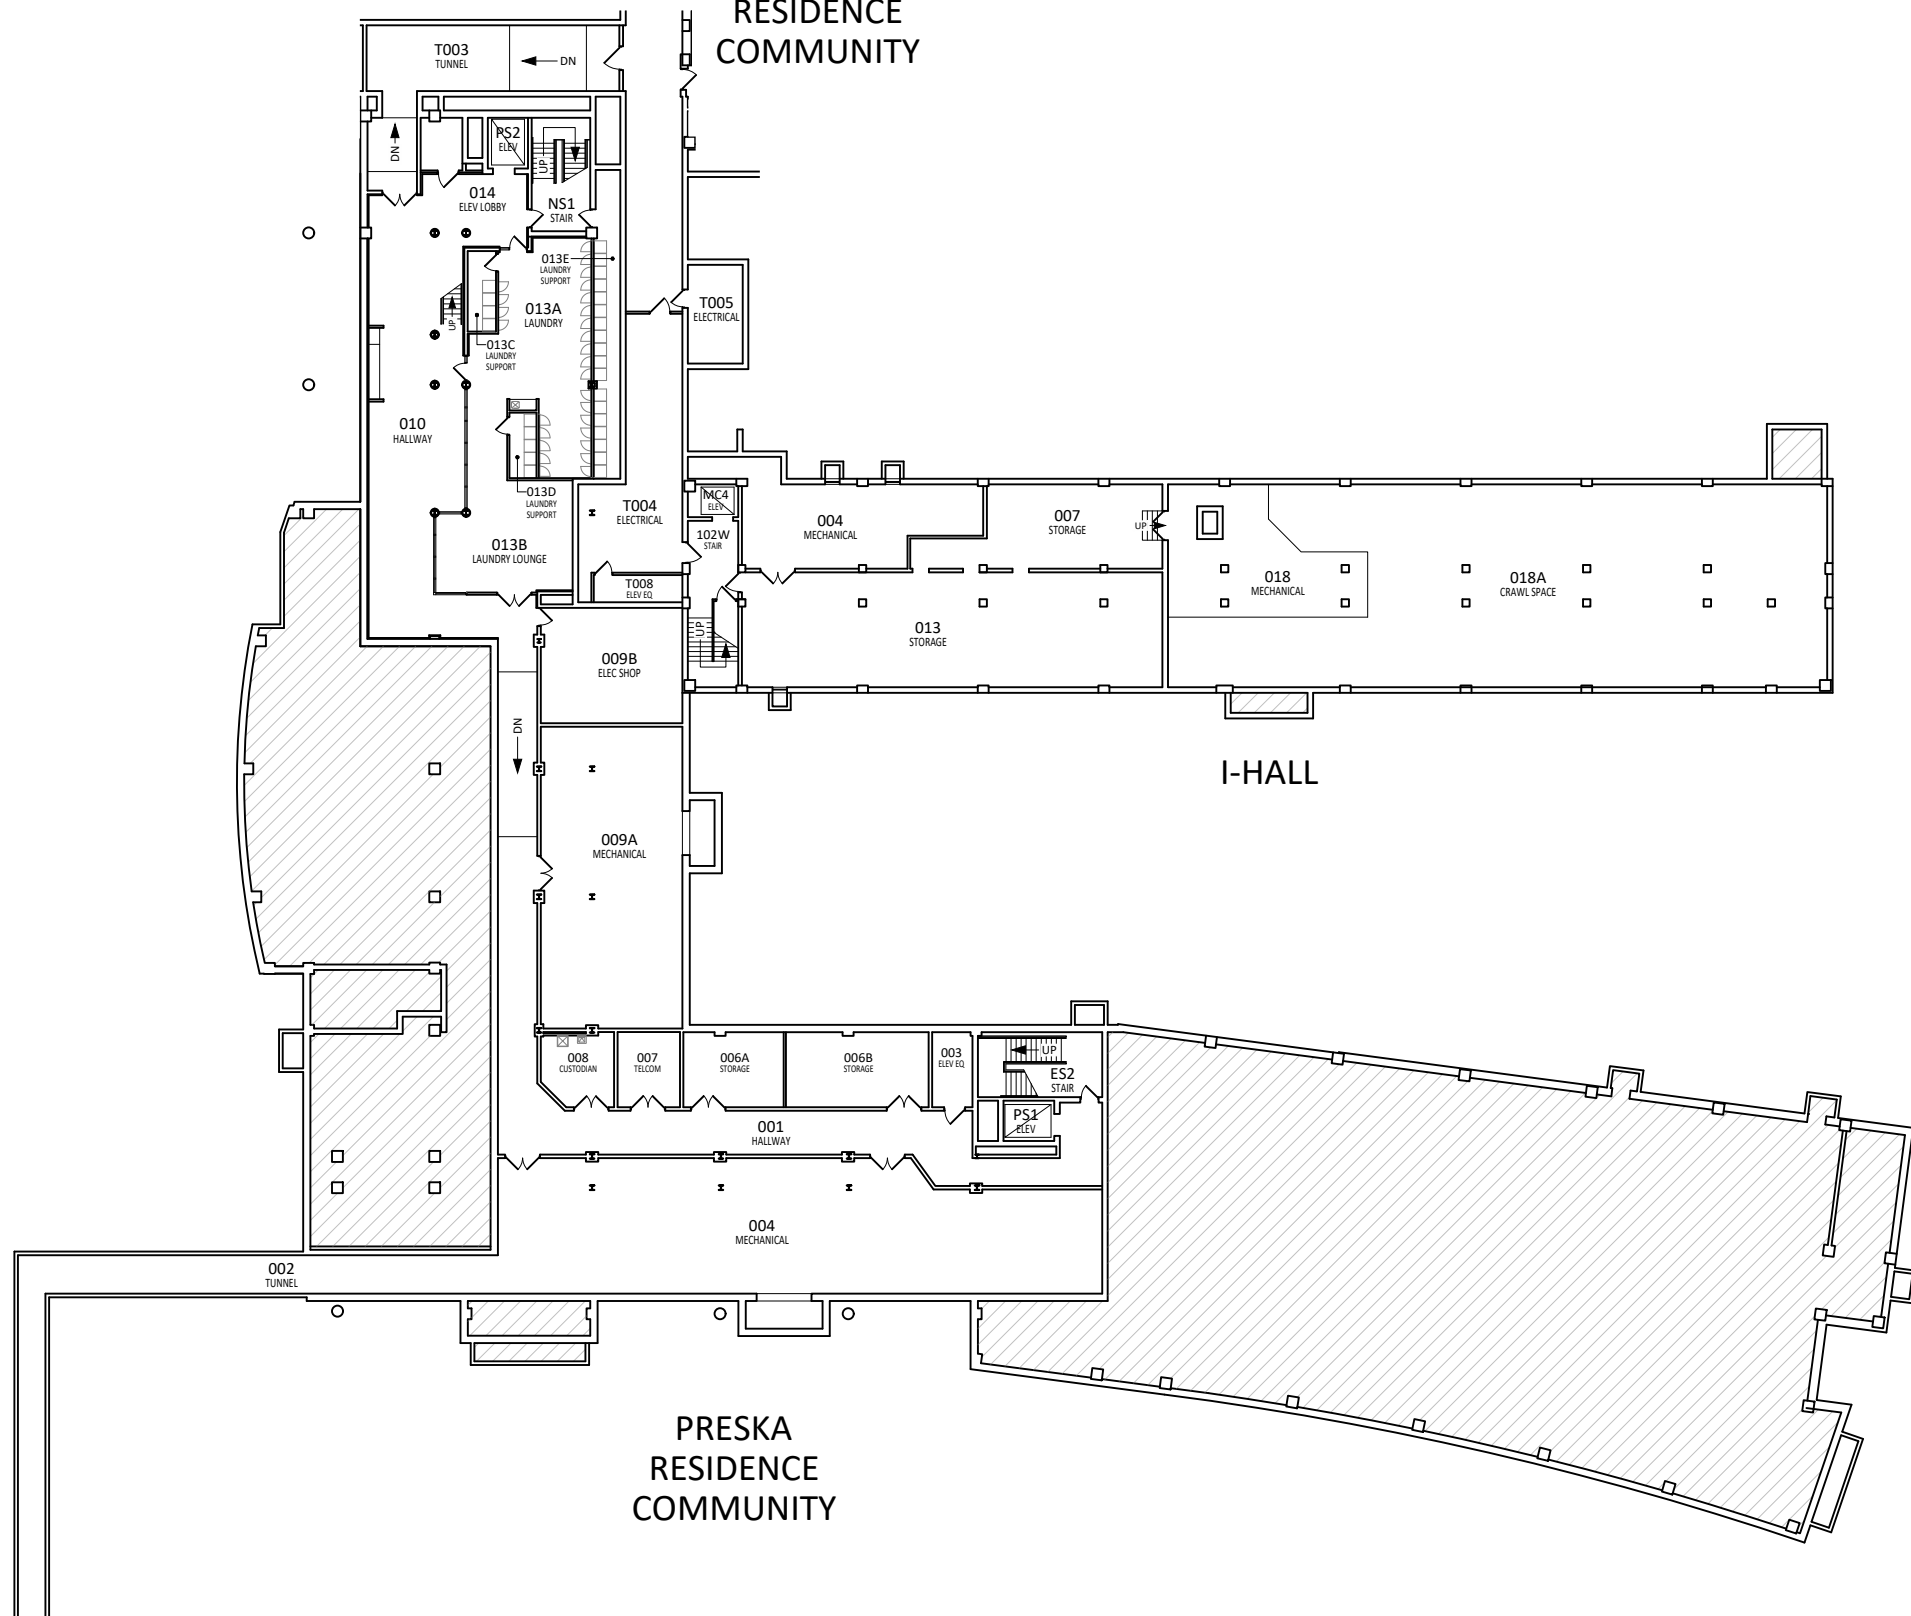

McELROY
RESIDENCE
COMMUNITY

PRESKA
RESIDENCE
COMMUNITY

MINNESOTA STATE
UNIVERSITY
MANKATO
PLANNING & CONSTRUCTION

PRESKA
RESIDENCE COMMUNITY
LOWER LEVEL
FLOOR PLAN

DRAWN BY: G. BORCHERT April 2021