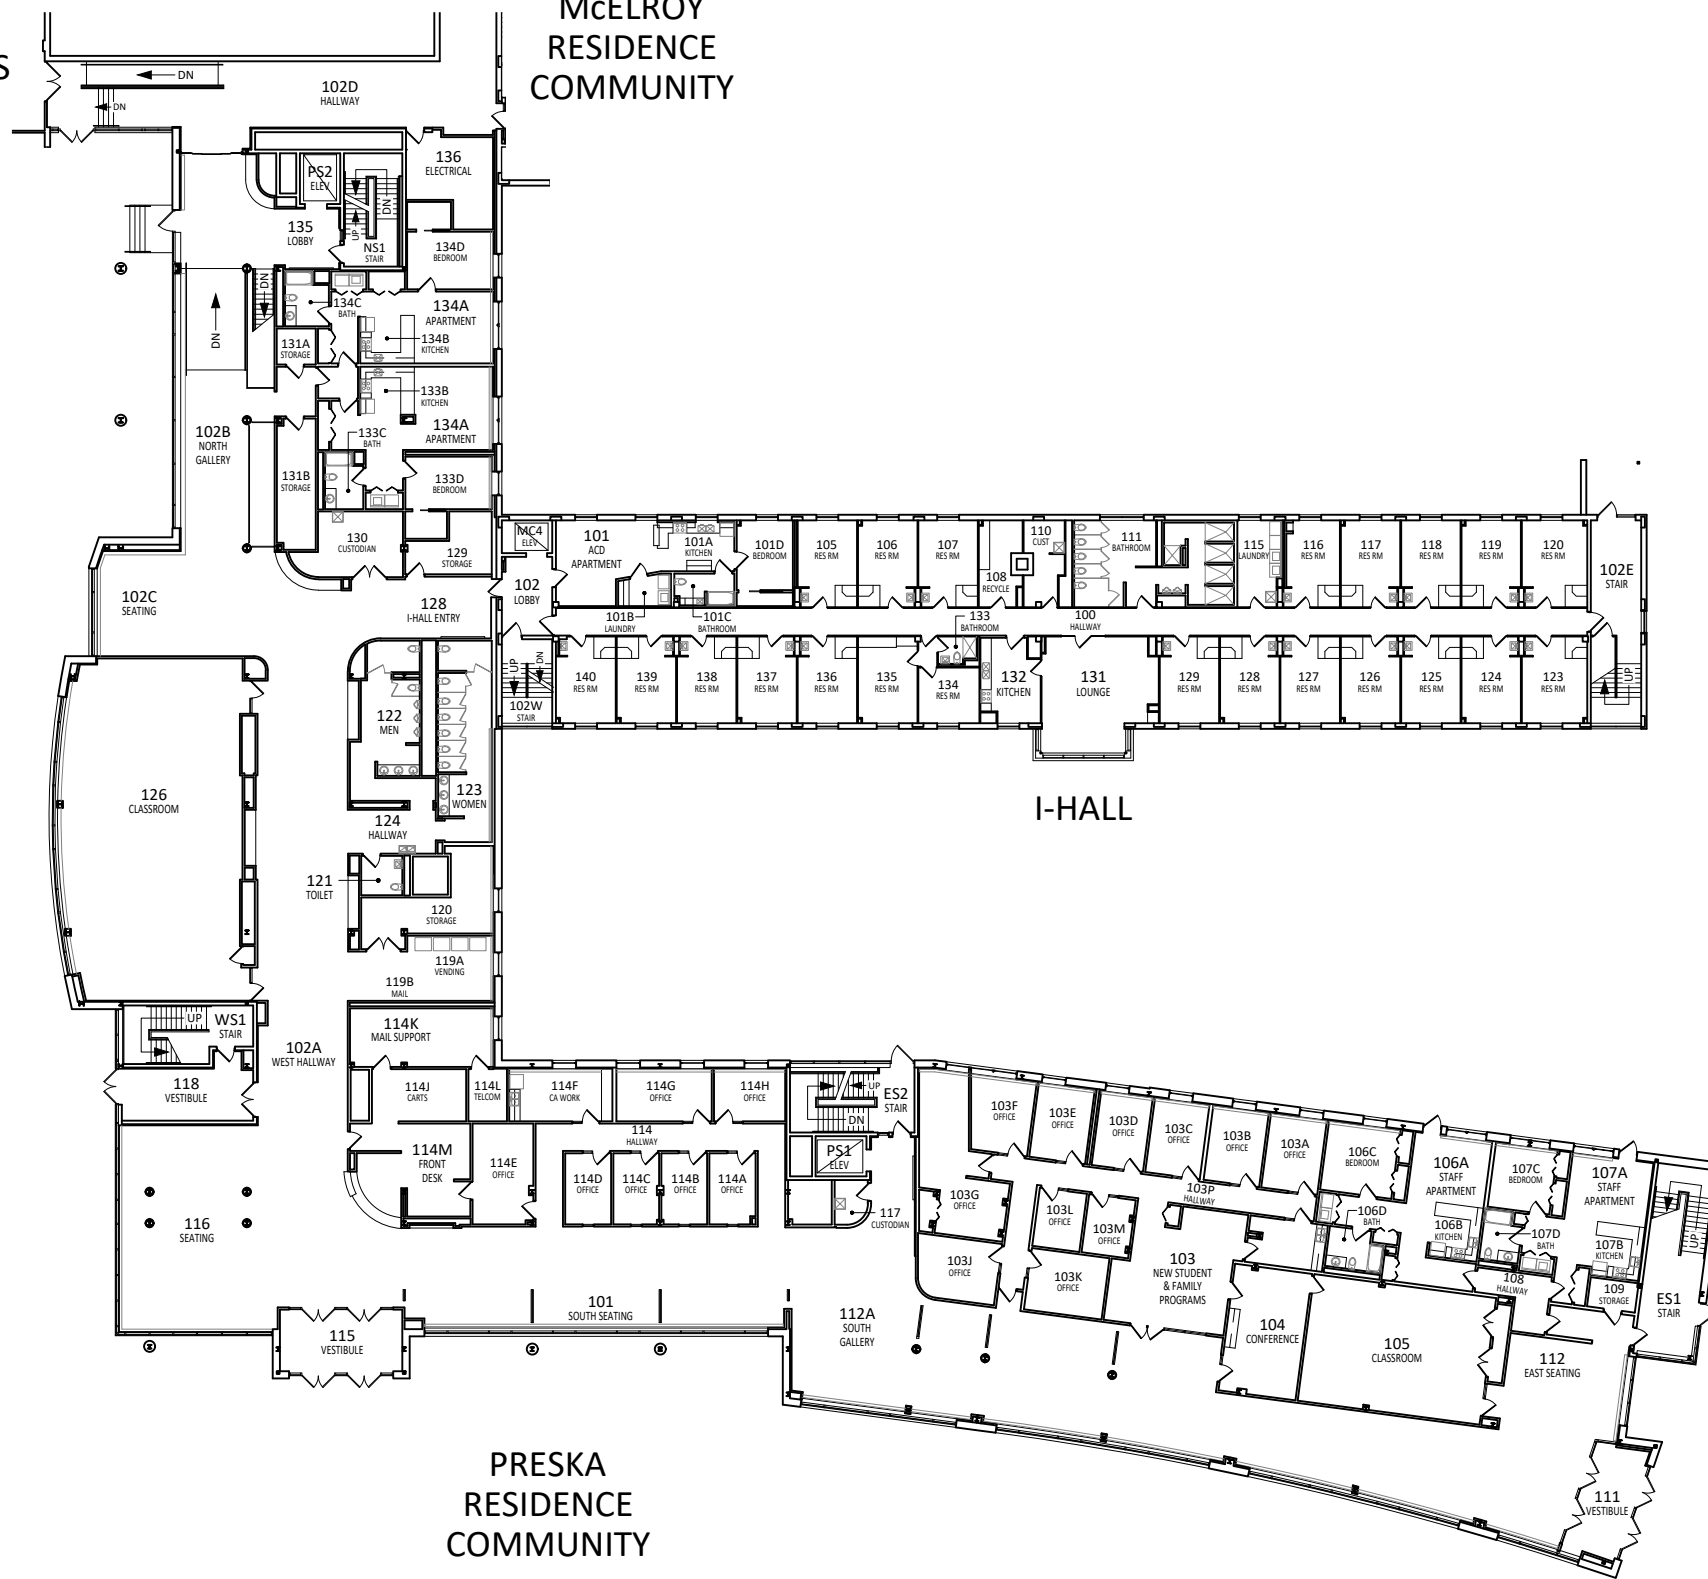

CARKOSKI COMMONS

McELROY RESIDENCE COMMUNITY

MINNESOTA STATE UNIVERSITY
MANKATO
PLANNING & CONSTRUCTION

PRESKA RESIDENCE COMMUNITY
FIRST FLOOR FLOOR PLAN

DRAWN BY: G. BORCHERT April 2021